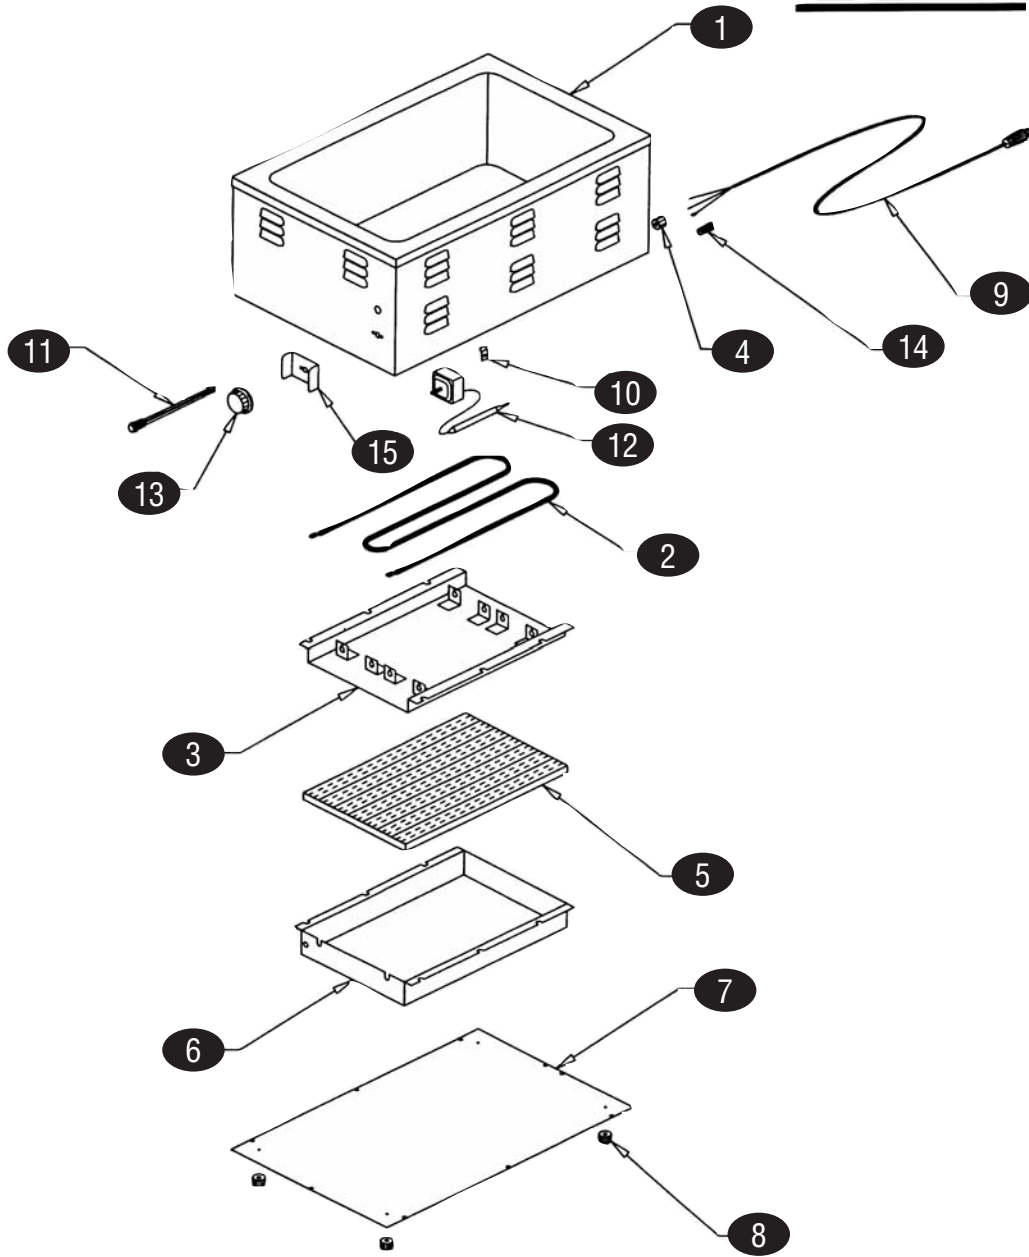

warming

CW-2A COOKER/WARMER®

WARMERS

HAGAR

KEY	PART #	DESCRIPTION	KEY	PART #	DESCRIPTION
A	APWCW-2A	Cooker/Warmer, Complete Unit, 120V 1500W	12	APW60320	Thermostat
1	APW55973	Pan & Wrapper Assembly	13	APW60321	Thermostat Knob
2	APW56322	Heating Element, 120V-1500W	14	APW89475	Wire Nut
	APW55441	Heating Element, 240V-1600W	15	APW54801	Knob Guard
3	APW56506	Reflector Pan		APW88961	Hex Nut, #10-24 Green
4	APW89101	Strain Relief Bushing		APW89061	Hex Nut, #10-24
5	APW56547	Insulation		APW89025	Speed Nut, #10-25
6	APW55610	Element cover		APW89059	Lockwasher, #10 External
7	APW55895	Bottom Cover		APW89073	Sheet Metal Screw, #8x1/2"
8	APW55768	Rubber Foot		APW89425	Fiberglass Sleeving
9	APW55947	Cord, 120V		APW55719	Wire Harness
10	APW89120	Jiffy Clip			
11	APW56530	Indicator Light			