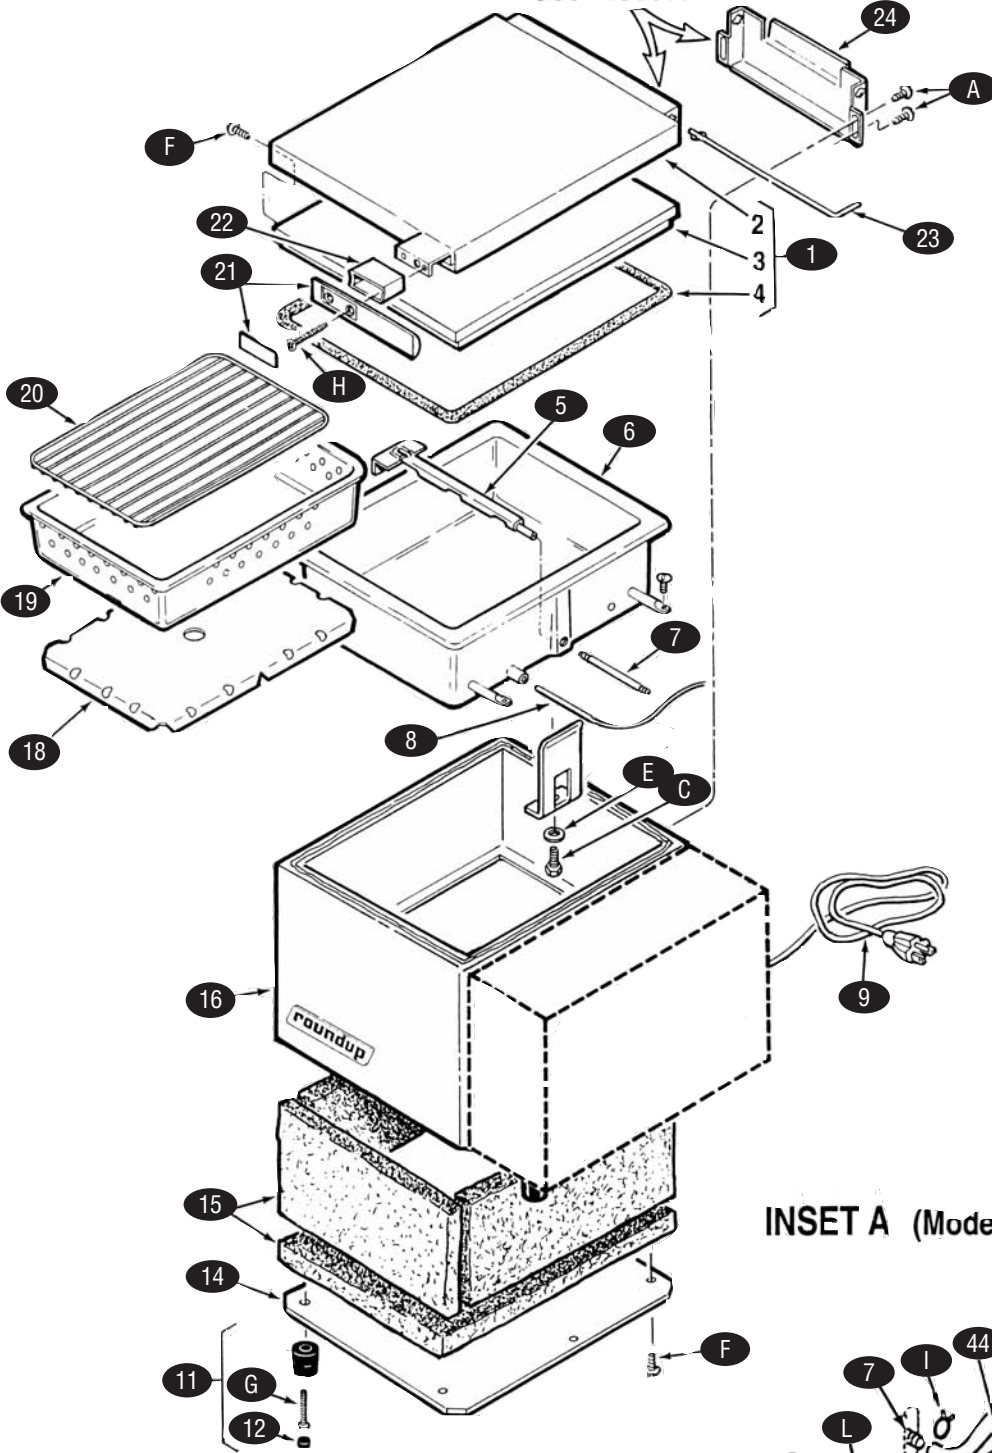

warming

STEAMERS

DFW/DFWT 100CF

HAGAR

roundup
FOOD EQUIPMENT DIVISION

See Inset A

KEY	PART #	DESCRIPTION	KEY	PART #	DESCRIPTION
1	RU0011115	Top Cover Assembly, DFW Series (incl. items #2, 3 & 4)	33	RU7000134	Silicone Tube Kit (incl. 2 Tubes)
	RU0011154	Top Cover Assembly, DFWT Series (incl. items #2, 3 & 4)	35	RU4010166	Operate Switch
	RU0011162	Top Cover Assembly, DFWT Special Model (incl. items #2, 3 & 4)	36	RU4010151	Power Switch, 120 VAC
2	RU0020578	Top Cover Shell, DFW Series		RU4010137	Power Switch, 230 VAC
	RU0020577	Top Cover Shell, DFWT Series	37	RU7000154	Control Board, Manual Models
	RU0020453	Top Cover Shell, DFWT Special Model	39	RU7000319	Transformer
3	RU0021065	Top Cover Liner, DFW Series	40	RU7000652	Solid State Relay
	RU0021090	Top Cover Liner, DFWT Series	41	RU7000135	Hi-Limit Thermostat
4	RU7000122	Gasket, Top Cover, DFW Series	42	RU7000142	Terminal Block Kit (incl. item #43)
	RU7000123	Gasket, Top Cover, DFWT Series	43	RU100P967	Marking Label
5	RU0010145	Spray Tube Assembly, DFW	44	RU7000137	Water Pump Kit (incl. item #33)
	RU0010146	Spray Tube Assembly, DFWT	n/s	RU0010159	Filter Assembly, Water Tank
6	RU7000124	Steam Generator, DFW, 120 VAC	57	RU7000170	Check Valve
	RU7000147	Steam Generator, DFW, 120 VAC (special 1500W)			Note: Following items available in pkgs. of 10
	RU7000125	Steam Generator, DFW, 230 VAC	A	RU308P104	Screw, #8-32x3/8", Stainless Steel
	RU7000126	Steam Generator, DFWT, 120 VAC	B	RU211P127	Retaining Ring
	RU7000127	Steam Generator, DFWT, 230 VAC	C	RU325P109	Hex Screw
7	RU7000448	Steam Generator Tube	D	RU325P154	Lock Washer
8	RU4050210	Thermistor (Manual Models)	E	RU325P104	Flat Washer
9	RU0700451	Power Cord, 14/3 5-20P, 120 VAC	F	RU308P103	Screw, #8-32x1/4", Stainless Steel
	RU0700463	Power Cord, 14/3 5-15P, 120 VAC	G	RU308P164	Screw, #8-32x1", Stainless Steel
10	RU0400258	Strain Relief	H	RU308P132	Screw, #8-32x3/4" Flat, Stainless Steel
11	RU7000130	Leg Kit (incl. items #12 & 13)	I	RU211P103	Hose Clamp, 1/2" Diameter
12	RU2180145	Cover, Leg	J	RU306P123	Screw, #6-32x7/8", Stainless Steel
13	NLA	Leg, 1"	K	RU308P124	Screw, #8-32x1/2", 1-Way, Stainless Steel
14	RU0503069	Base Plate, DFW Series	L	RU308P143	Hex Nut, #8-32 "KEPS"
	RU0503178	Base Plate, DFWT Series	M	RU306P101	Hex Nut, #6-32, Stainless Steel
15	RU7000131	Insulation Kit, DFW	N	RU308P108	Screw, #8-32x3/4", Stainless Steel
	RU7000132	Insulation Kit, DFWT	O	RU406P107	Cable Tie
16	RU0021055	Main Housing, DFW Series	P	RU300P102	"U" Type Tinnerman
	varies	Main Housing, DFWT Series	Q	RU306P130	Hex Nut, #6-32 "KEPS"
18	RU0503177	Diffuser Pan, DFW Series	n/s	RU306P103	Screw, #6-32x3/8", Stainless Steel
	RU0503182	Diffuser Pan	n/s	RU020P117	"O" Ring
19	RU2130102	Perforated Pan, DFW Series	T	RU211P101	Hose Clamp, 3/8" Diameter
	RU2130103	Perforated Pan, DFWT Series	U	RU306P104	Screw, #6-32x1/4", Stainless Steel
20	RU0800106	Trivet, DFW Series, 11"x8-3/4"	V	RU306P106	Spotweld Nut, #6-32
	RU0800109	Trivet, DFWT Series, 12"x11"			
21	RU7000133	Handle Kit (incl. item #22)			
22	RU0020964	Handle Bracket Cover			
23	RU0800219	Top Cover Hinge Pan			
24	RU0501569	Top Cover Hinge Base			
25	RU0800280	Hinge Pin, DFW Special Model			
26	RU0502719	Hinge Base, DFW Special Model			
27	RU0600125	Spring, DFW Special Model			
28	RU0020952	Hinge Beam, DFWT Special Model			
29	RU0502722	Pivot Bracket, DFWT Special Model			
n/s	RU2100170	Water Tank Knob			
n/s	RU0021063	Access Cover Assembly			
32	RU2090101	Water Line Filter (NLA)