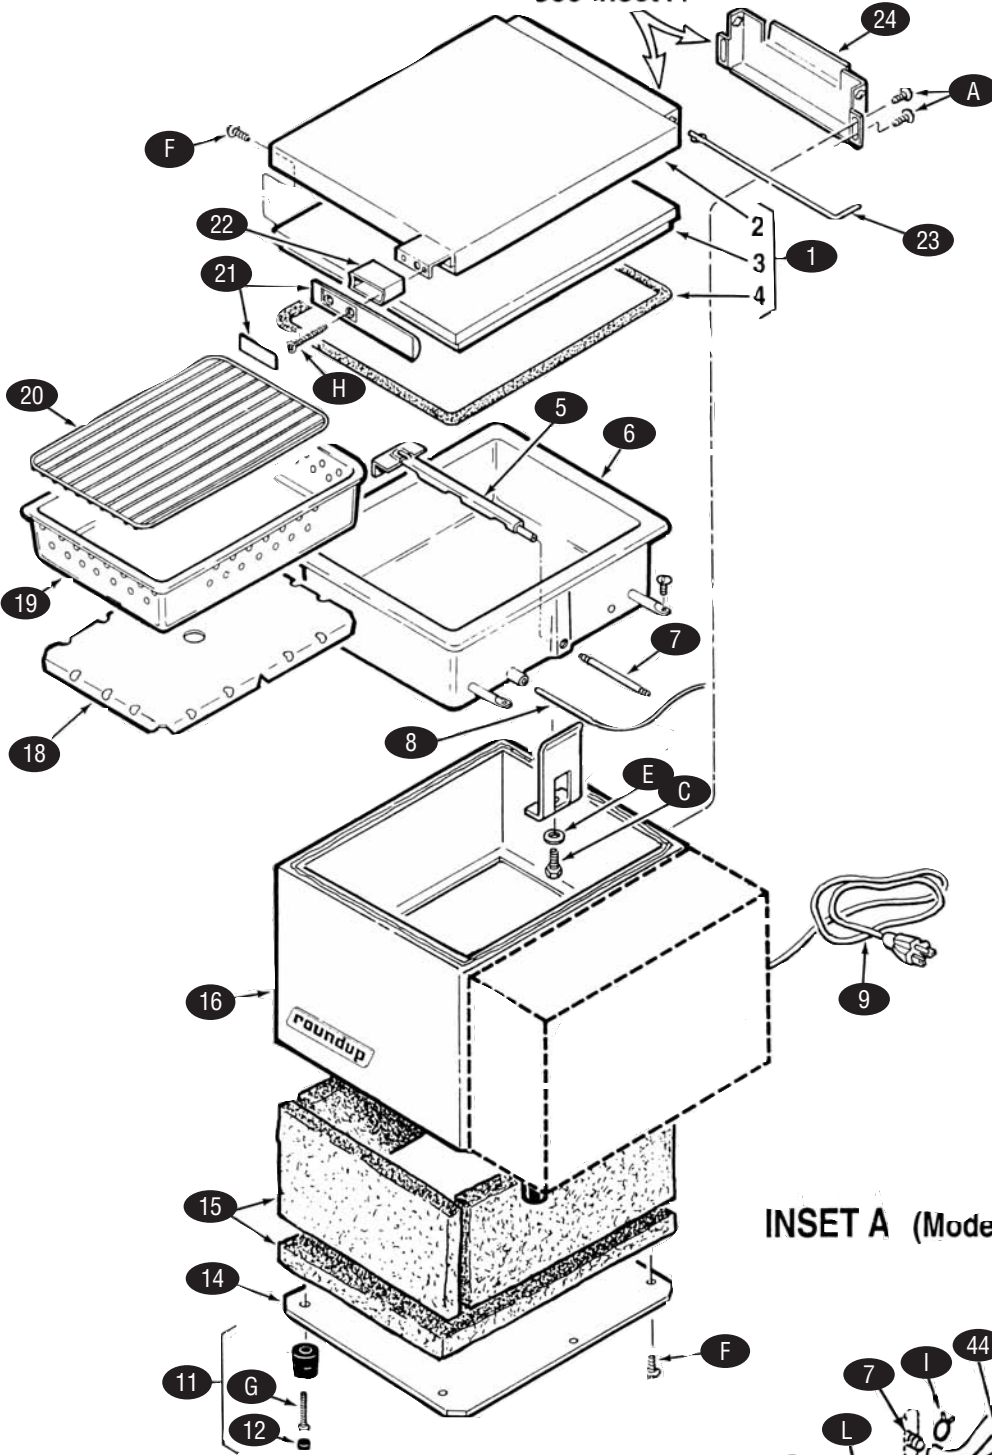

warming

STEAMERS

DFW/DFWT 100CF

HAGAR

roundup
FOOD EQUIPMENT DIVISION

See Inset A

KEY	PART #	DESCRIPTION	KEY	PART #	DESCRIPTION
1	RU0011115	Top Cover Assembly, DFW Series (incl. items #2, 3 & 4)	33	RU7000134	Silicone Tube Kit (incl. 2 Tubes)
	RU0011154	Top Cover Assembly, DFWT Series (incl. items #2, 3 & 4)	35	RU4010166	Operate Switch
	RU0011162	Top Cover Assembly, DFWT Special Model (incl. items #2, 3 & 4)	36	RU4010151	Power Switch, 120 VAC
2	RU0020578	Top Cover Shell, DFW Series		RU4010137	Power Switch, 230 VAC
	RU0020577	Top Cover Shell, DFWT Series	37	RU7000154	Control Board, Manual Models
	RU0020453	Top Cover Shell, DFWT Special Model	39	RU7000319	Transformer
3	RU0021065	Top Cover Liner, DFW Series	40	RU7000652	Solid State Relay
	RU0021090	Top Cover Liner, DFWT Series	41	RU7000135	Hi-Limit Thermostat
4	RU7000122	Gasket, Top Cover, DFW Series	42	RU7000142	Terminal Block Kit (incl. item #43)
	RU7000123	Gasket, Top Cover, DFWT Series	43	RU100P967	Marking Label
5	RU0010145	Spray Tube Assembly, DFW	44	RU7000137	Water Pump Kit (incl. item #33)
	RU0010146	Spray Tube Assembly, DFWT	n/s	RU0010159	Filter Assembly, Water Tank
6	RU7000124	Steam Generator, DFW, 120 VAC	57	RU7000170	Check Valve
	RU7000147	Steam Generator, DFW, 120 VAC (special 1500W)			Note: Following items available in pkgs. of 10
	RU7000125	Steam Generator, DFW, 230 VAC	A	RU308P104	Screw, #8-32x3/8", Stainless Steel
	RU7000126	Steam Generator, DFWT, 120 VAC	B	RU211P127	Retaining Ring
	RU7000127	Steam Generator, DFWT, 230 VAC	C	RU325P109	Hex Screw
7	RU7000448	Steam Generator Tube	D	RU325P154	Lock Washer
8	RU4050210	Thermistor (Manual Models)	E	RU325P104	Flat Washer
9	RU0700451	Power Cord, 14/3 5-20P, 120 VAC	F	RU308P103	Screw, #8-32x1/4", Stainless Steel
	RU0700463	Power Cord, 14/3 5-15P, 120 VAC	G	RU308P164	Screw, #8-32x1", Stainless Steel
10	RU0400258	Strain Relief	H	RU308P132	Screw, #8-32x3/4" Flat, Stainless Steel
11	RU7000130	Leg Kit (incl. items #12 & 13)	I	RU211P103	Hose Clamp, 1/2" Diameter
12	RU2180145	Cover, Leg	J	RU306P123	Screw, #6-32x7/8", Stainless Steel
13	NLA	Leg, 1"	K	RU308P124	Screw, #8-32x1/2", 1-Way, Stainless Steel
14	RU0503069	Base Plate, DFW Series	L	RU308P143	Hex Nut, #8-32 "KEPS"
	RU0503178	Base Plate, DFWT Series	M	RU306P101	Hex Nut, #6-32, Stainless Steel
15	RU7000131	Insulation Kit, DFW	N	RU308P108	Screw, #8-32x3/4", Stainless Steel
	RU7000132	Insulation Kit, DFWT	O	RU406P107	Cable Tie
16	RU0021055	Main Housing, DFW Series	P	RU300P102	"U" Type Tinnerman
	varies	Main Housing, DFWT Series	Q	RU306P130	Hex Nut, #6-32 "KEPS"
18	RU0503177	Diffuser Pan, DFW Series	n/s	RU306P103	Screw, #6-32x3/8", Stainless Steel
	RU0503182	Diffuser Pan	n/s	RU020P117	"O" Ring
19	RU2130102	Perforated Pan, DFW Series	T	RU211P101	Hose Clamp, 3/8" Diameter
	RU2130103	Perforated Pan, DFWT Series	U	RU306P104	Screw, #6-32x1/4", Stainless Steel
20	RU0800106	Trivet, DFW Series, 11"x8-3/4"	V	RU306P106	Spotweld Nut, #6-32
	RU0800109	Trivet, DFWT Series, 12"x11"			
21	RU7000133	Handle Kit (incl. item #22)			
22	RU0020964	Handle Bracket Cover			
23	RU0800219	Top Cover Hinge Pan			
24	RU0501569	Top Cover Hinge Base			
25	RU0800280	Hinge Pin, DFW Special Model			
26	RU0502719	Hinge Base, DFW Special Model			
27	RU0600125	Spring, DFW Special Model			
28	RU0020952	Hinge Beam, DFWT Special Model			
29	RU0502722	Pivot Bracket, DFWT Special Model			
n/s	RU2100170	Water Tank Knob			
n/s	RU0021063	Access Cover Assembly			
32	RU2090101	Water Line Filter (NLA)