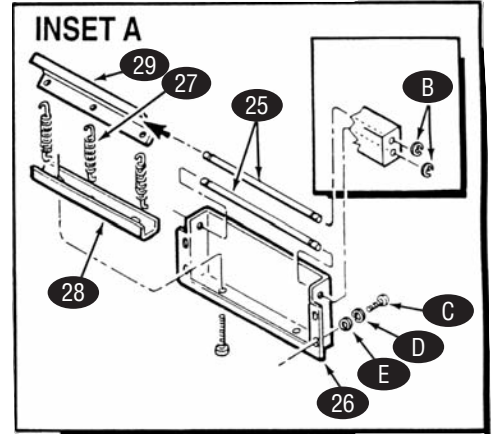

warming

STEAMERS

DFW/DFWT 100CF

HAGAR

roundup
FOOD EQUIPMENT DIVISION

See Inset A