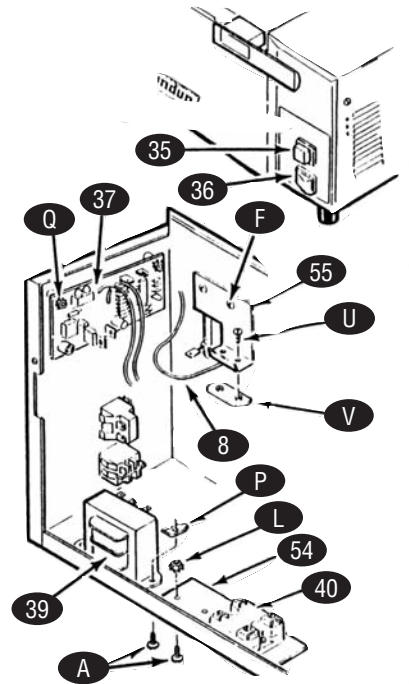

INSET B (Model 100)