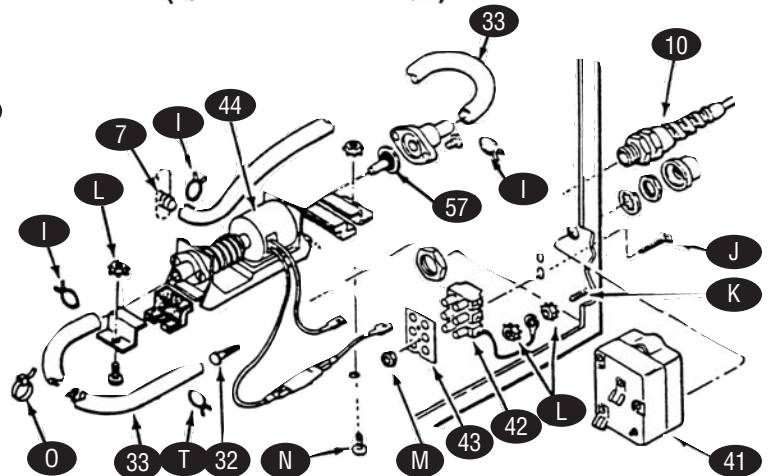

KEY	PART #	DESCRIPTION	KEY	PART #	DESCRIPTION
1	RU0011115	Top Cover Assembly, DFW Series (incl. items #2, 3 & 4)	33	RU7000134	Silicone Tube Kit (incl. 2 Tubes)
	RU0011154	Top Cover Assembly, DFWT Series (incl. items #2, 3 & 4)	35	RU4010166	Operate Switch
	RU0011162	Top Cover Assembly, DFWT Special Model (incl. items #2, 3 & 4)	36	RU4010151	Power Switch, 120 VAC
2	RU0020578	Top Cover Shell, DFW Series		RU4010137	Power Switch, 230 VAC
	RU0020577	Top Cover Shell, DFWT Series	37	RU7000154	Control Board, Manual Models
	RU0020453	Top Cover Shell, DFWT Special Model	39	RU7000319	Transformer
3	RU0021065	Top Cover Liner, DFW Series	40	RU7000652	Solid State Relay
	RU0021090	Top Cover Liner, DFWT Series	41	RU7000135	Hi-Limit Thermostat
4	RU7000122	Gasket, Top Cover, DFW Series	42	RU7000142	Terminal Block Kit (incl. item #43)
	RU7000123	Gasket, Top Cover, DFWT Series	43	RU100P967	Marking Label
5	RU0010145	Spray Tube Assembly, DFW	44	RU7000137	Water Pump Kit (incl. item #33)
	RU0010146	Spray Tube Assembly, DFWT	n/s	RU0010159	Filter Assembly, Water Tank
6	RU7000124	Steam Generator, DFW, 120 VAC	57	RU7000170	Check Valve
	RU7000147	Steam Generator, DFW, 120 VAC (special 1500W)			Note: Following items available in pkgs. of 10
	RU7000125	Steam Generator, DFW, 230 VAC	A	RU308P104	Screw, #8-32x3/8", Stainless Steel
	RU7000126	Steam Generator, DFWT, 120 VAC	B	RU211P127	Retaining Ring
	RU7000127	Steam Generator, DFWT, 230 VAC	C	RU325P109	Hex Screw
7	RU7000448	Steam Generator Tube	D	RU325P154	Lock Washer
8	RU4050210	Thermistor (Manual Models)	E	RU325P104	Flat Washer
9	RU0700451	Power Cord, 14/3 5-20P, 120 VAC	F	RU308P103	Screw, #8-32x1/4", Stainless Steel
	RU0700463	Power Cord, 14/3 5-15P, 120 VAC	G	RU308P164	Screw, #8-32x1", Stainless Steel
10	RU0400258	Strain Relief	H	RU308P132	Screw, #8-32x3/4" Flat, Stainless Steel
11	RU7000130	Leg Kit (incl. items #12 & 13)	I	RU211P103	Hose Clamp, 1/2" Diameter
12	RU2180145	Cover, Leg	J	RU306P123	Screw, #6-32x7/8", Stainless Steel
13	NLA	Leg, 1"	K	RU308P124	Screw, #8-32x1/2", 1-Way, Stainless Steel
14	RU0503069	Base Plate, DFW Series	L	RU308P143	Hex Nut, #8-32 "KEPS"
	RU0503178	Base Plate, DFWT Series	M	RU306P101	Hex Nut, #6-32, Stainless Steel
15	RU7000131	Insulation Kit, DFW	N	RU308P108	Screw, #8-32x3/4", Stainless Steel
	RU7000132	Insulation Kit, DFWT	O	RU406P107	Cable Tie
16	RU0021055	Main Housing, DFW Series	P	RU300P102	"U" Type Tinnerman
	varies	Main Housing, DFWT Series	Q	RU306P130	Hex Nut, #6-32 "KEPS"
18	RU0503177	Diffuser Pan, DFW Series	n/s	RU306P103	Screw, #6-32x3/8", Stainless Steel
	RU0503182	Diffuser Pan	n/s	RU020P117	"O" Ring
19	RU2130102	Perforated Pan, DFW Series	T	RU211P101	Hose Clamp, 3/8" Diameter
	RU2130103	Perforated Pan, DFWT Series	U	RU306P104	Screw, #6-32x1/4", Stainless Steel
20	RU0800106	Trivet, DFW Series, 11"x8-3/4"	V	RU306P106	Spotweld Nut, #6-32
	RU0800109	Trivet, DFWT Series, 12"x11"			
21	RU7000133	Handle Kit (incl. item #22)			
22	RU0020964	Handle Bracket Cover			
23	RU0800219	Top Cover Hinge Pan			
24	RU0501569	Top Cover Hinge Base			
25	RU0800280	Hinge Pin, DFW Special Model			
26	RU0502719	Hinge Base, DFW Special Model			
27	RU0600125	Spring, DFW Special Model			
28	RU0020952	Hinge Beam, DFWT Special Model			
29	RU0502722	Pivot Bracket, DFWT Special Model			
n/s	RU2100170	Water Tank Knob			
n/s	RU0021063	Access Cover Assembly			
32	RU2090101	Water Line Filter (NLA)			