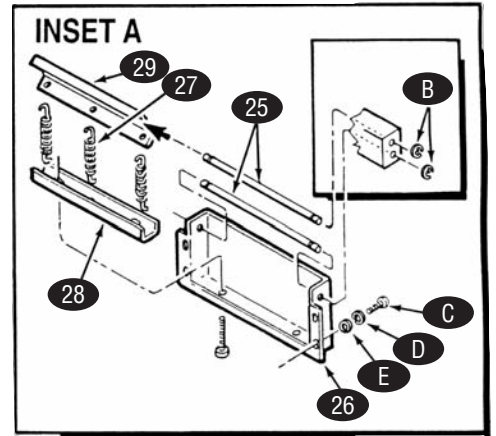

warming

STEAMERS

DFW/DFWT 100CF

HAGAR

roundup
FOOD EQUIPMENT DIVISION

See Inset A