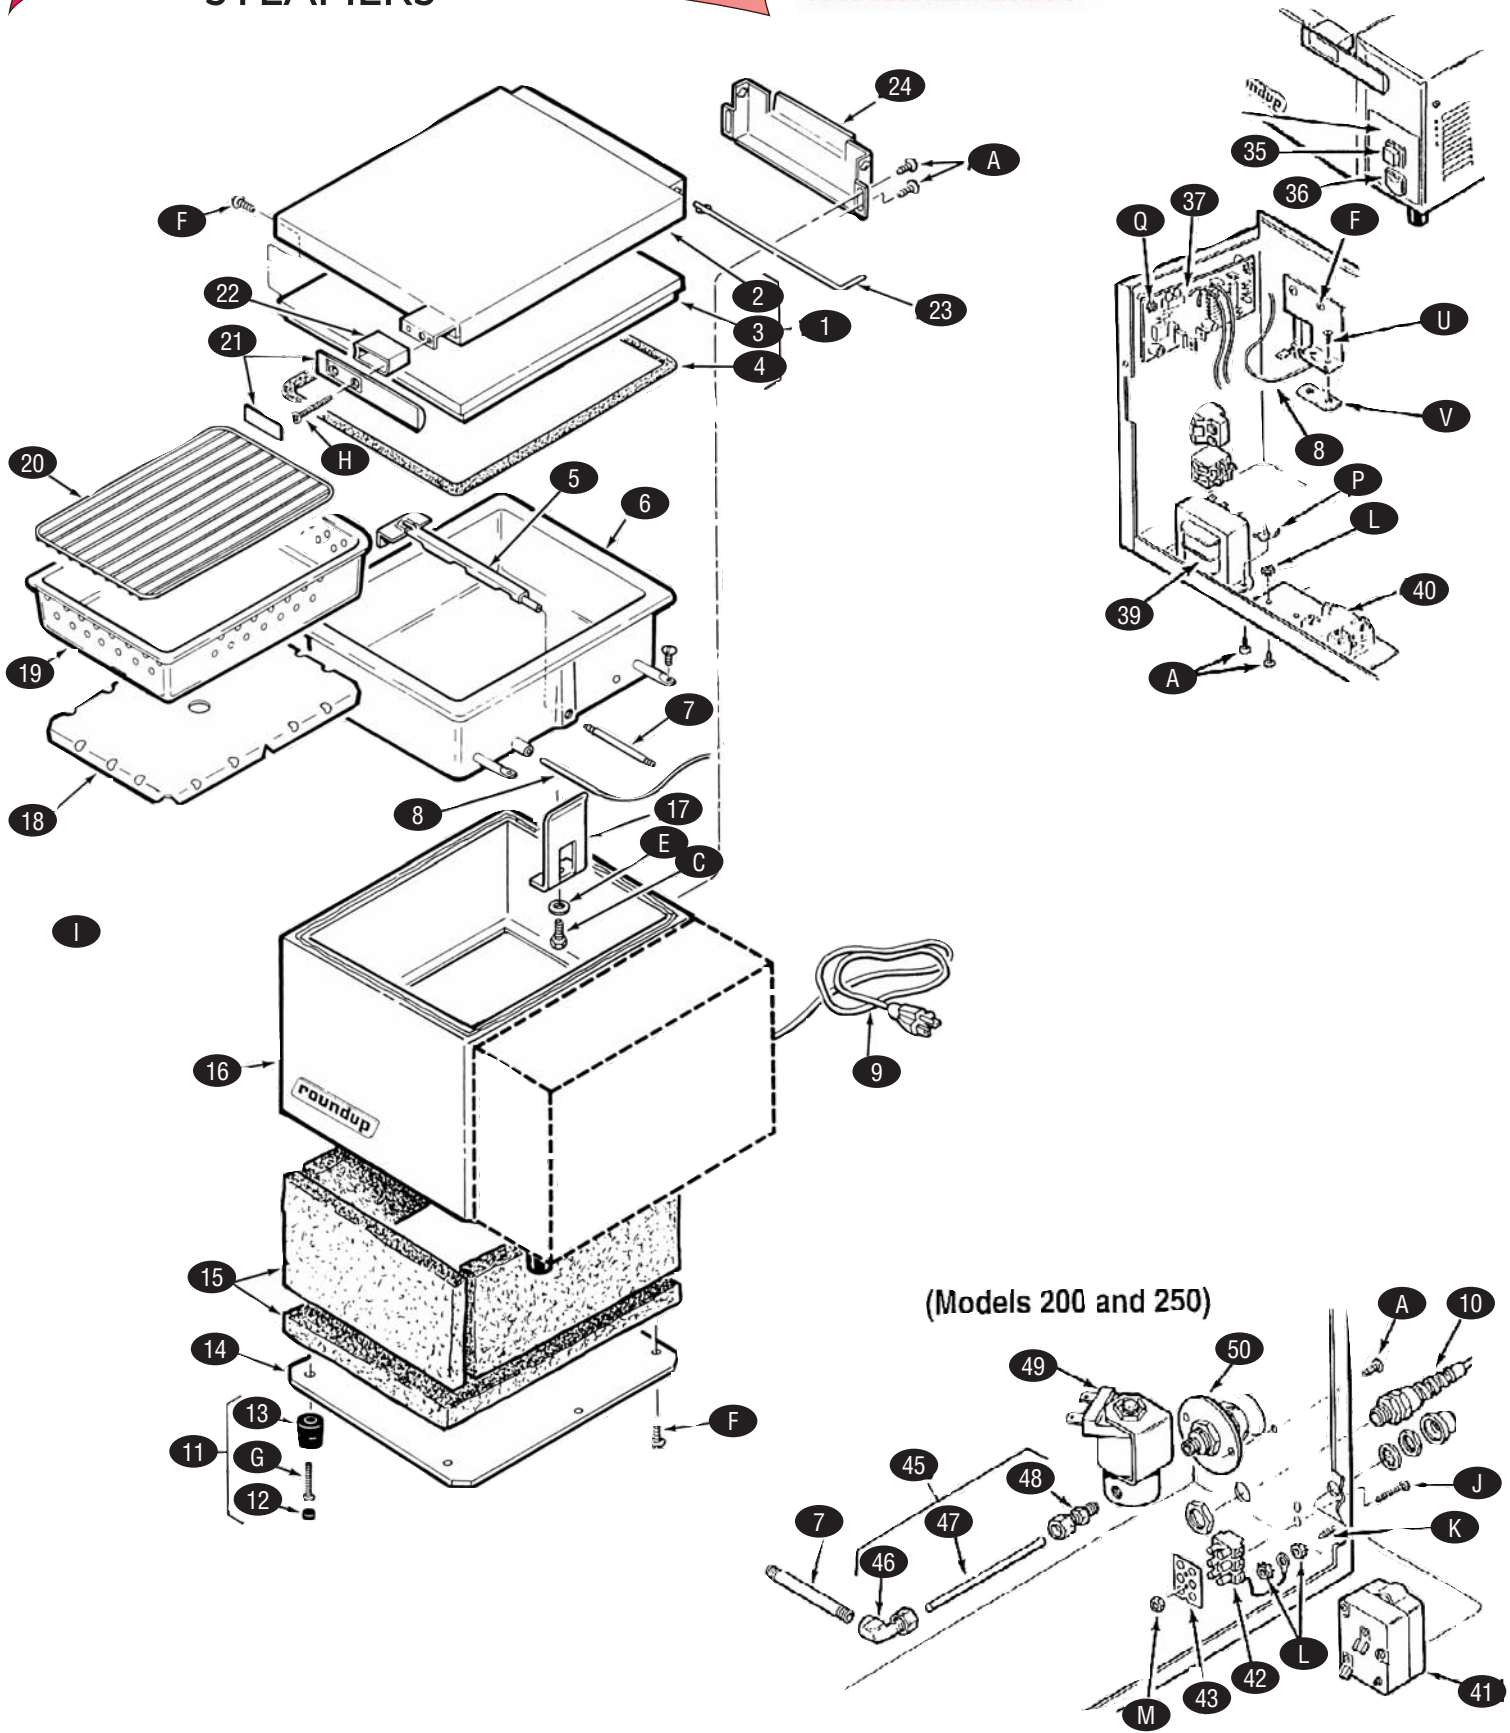

warming

STEAMERS

DFW/DFWT 200CF

HAGAR

roundup
FOOD EQUIPMENT DIVISION

KEY	PART #	DESCRIPTION	KEY	PART #	DESCRIPTION
1	RU0011115	Top Cover Assembly, DFW Series (incl. items #2, 3 & 4)	n/s	RU7000134	Silicone Tube Kit (incl. 2 Tubes)
	RU0011154	Top Cover Assembly, DFWT Series (incl. items #2, 3 & 4)	35	RU4010166	Operate Switch
	RU0011162	Top Cover Assembly, DFWT Special Model (incl. items #2, 3 & 4)	36	RU4010151	Power Switch, 120 VAC
2	RU0020578	Top Cover Shell, DFW Series		RU4010137	Power Switch, 230 VAC
	RU0020577	Top Cover Shell, DFWT Series	37	RU4070033	Control Board, Manual Models (for S/N 0705-0710)
	RU0020453	Top Cover Shell, DFWT Special Model	39	RU4010183	Transformer
3	RU0021065	Top Cover Liner, DFW Series	40	RU7000652	Solid State Relay
	RU0021090	Top Cover Liner, DFWT Series	41	RU7000135	Hi-Limit Thermostat
4	RU7000122	Gasket, Top Cover, DFW Series	42	RU7000136	Terminal Block Kit (incl. item #43)
	RU7000123	Gasket, Top Cover, DFWT Series	43	RU100P967	Marking Label
5	RU0010145	Spray Tube Assembly, DFW	45	RU7000142	Outlet Tube Kit (incl. items #46, 47 & 48)
	RU0010146	Spray Tube Assembly, DFWT	46	RU2040114	Female Elbow, 1/4" Tube
6	RU7000124	Steam Generator, DFW, 120 VAC	47	RU2000188	Outlet Tube
	RU7000147	Steam Generator, DFW, 120 VAC (special 1500W)	48	RU2040103	Male Connector, 1/4" Tube
	RU7000125	Steam Generator, DFW, 230 VAC	49	RU4040145	Solenoid
	RU7000126	Steam Generator, DFWT, 120 VAC	50	RU7000138	Quick Disconnect Body & Plate
	RU7000127	Steam Generator, DFWT, 230 VAC	n/s	RU0010159	Filter Assembly, Water Tank
7	RU7000447	Steam Generator Tube	n/s	RU0010584	Inlet Hose Assembly
8	RU4050210	Thermistor (Manual Models)	n/s	RU7000139	Quick Disconnect Kit
	RU4050209	Thermocouple (Timer Models)	A	RU308P104	Note: Following items available in pkgs. of 10
9	RU0700451	Power Cord, 14/3 5-20P, 120 VAC	B	RU211P127	Screw, #8-32x3/8", Stainless Steel
	RU0700463	Power Cord, 14/3 5-15P, 120 VAC	C	RU211P127	Retaining Ring
	RU0700453	Power Cord, CEE 7/7, 230 VAC	D	RU325P109	Hex Screw
	RU0700437	Power Cord, IEC-309, 230 VAC	E	RU325P154	Lock Washer
10	RU0400258	Strain Relief	F	RU325P104	Flat Washer
11	RU7000130	Leg Kit (incl. items #12 & 13)	G	RU308P103	Screw, #8-32x1/4", Stainless Steel
12	RU2180145	Cover, Leg	H	RU308P164	Screw, #8-32x1", Stainless Steel
13	RU2100230	Leg, 1"	I	RU308P132	Screw, #8-32x3/4" Flat, Stainless Steel
14	RU0503069	Base Plate, DFW Series	J	RU306P123	Screw, #6-32x7/8", Stainless Steel
	RU0503178	Base Plate, DFWT Series	K	RU308P124	Screw, #8-32x1/2", 1-Way, Stainless Steel
15	RU7000131	Insulation Kit, DFW	L	RU308P143	Hex Nut, #8-32 "KEPS"
	RU7000132	Insulation Kit, DFWT	M	RU306P101	Hex Nut, #6-32, Stainless Steel
16	RU0021055	Main Housing, DFW Series	P	RU300P102	"U" Type Tinnerman
	RU0021072	Main Housing, DFWT Series	Q	RU306P130	Hex Nut, #6-32 "KEPS"
	RU0021092	Main Housing, DFWT Special Model	U	RU306P104	Screw, #6-32x1/4", Stainless Steel
17	RU0503174	Generator Retainer	V	RU306P106	Spotweld Nut, #6-32
18	RU0503177	Diffuser Pan, DFW Series			
	RU0503182	Diffuser Pan			
19	RU2130102	Perforated Pan, DFW Series			
	RU2130103	Perforated Pan, DFWT Series			
20	RU0800106	Trivet, DFW Series, 11"x8-3/4"			
	RU0800109	Trivet, DFWT Series, 12"x11"			
21	RU7000133	Handle Kit (incl. item #22)			
22	RU0020964	Handle Bracket Cover			
23	RU0800219	Top Cover Hinge Pan			
24	RU0501569	Top Cover Hinge Base			
n/s	RU2100170	Water Tank Knob			
n/s	RU0503096	Access Cover Assembly			
n/s	RU2090101	Water Line Filter (NLA)			