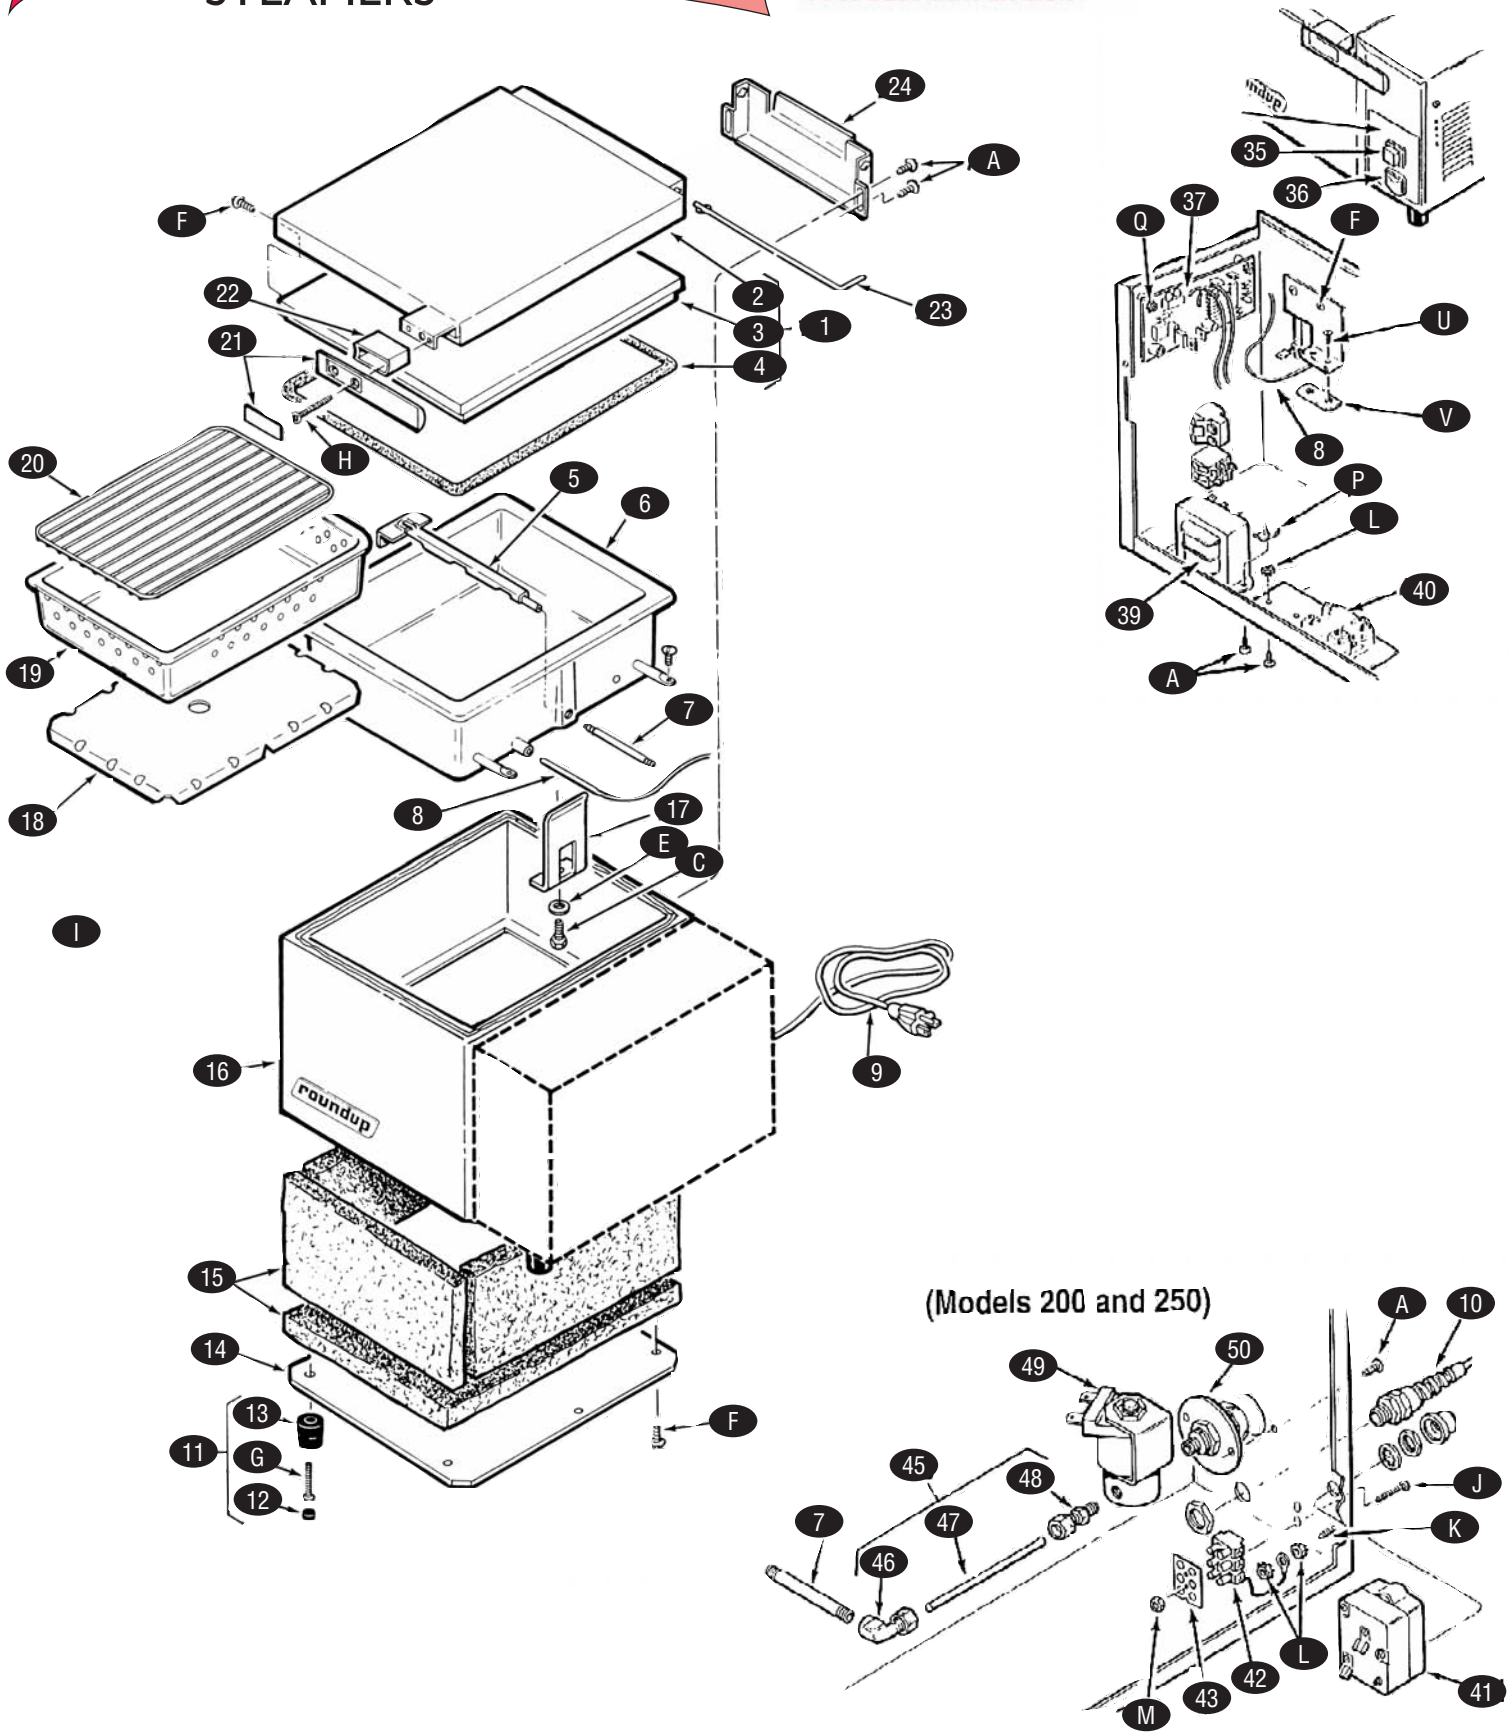

warming

STEAMERS

DFW/DFWT 200CF

HAGAR

roundup
FOOD EQUIPMENT DIVISION

KEY	PART #	DESCRIPTION	KEY	PART #	DESCRIPTION
1	RU0011115	Top Cover Assembly, DFW Series (incl. items #2, 3 & 4)	n/s	RU7000134	Silicone Tube Kit (incl. 2 Tubes)
	RU0011154	Top Cover Assembly, DFWT Series (incl. items #2, 3 & 4)	35	RU4010166	Operate Switch
	RU0011162	Top Cover Assembly, DFWT Special Model (incl. items #2, 3 & 4)	36	RU4010151	Power Switch, 120 VAC
2	RU0020578	Top Cover Shell, DFW Series		RU4010137	Power Switch, 230 VAC
	RU0020577	Top Cover Shell, DFWT Series	37	RU4070033	Control Board, Manual Models (for S/N 0705-0710)
	RU0020453	Top Cover Shell, DFWT Special Model	39	RU4010183	Transformer
3	RU0021065	Top Cover Liner, DFW Series	40	RU7000652	Solid State Relay
	RU0021090	Top Cover Liner, DFWT Series	41	RU7000135	Hi-Limit Thermostat
4	RU7000122	Gasket, Top Cover, DFW Series	42	RU7000136	Terminal Block Kit (incl. item #43)
	RU7000123	Gasket, Top Cover, DFWT Series	43	RU100P967	Marking Label
5	RU0010145	Spray Tube Assembly, DFW	45	RU7000142	Outlet Tube Kit (incl. items #46, 47 & 48)
	RU0010146	Spray Tube Assembly, DFWT	46	RU2040114	Female Elbow, 1/4" Tube
6	RU7000124	Steam Generator, DFW, 120 VAC	47	RU2000188	Outlet Tube
	RU7000147	Steam Generator, DFW, 120 VAC (special 1500W)	48	RU2040103	Male Connector, 1/4" Tube
	RU7000125	Steam Generator, DFW, 230 VAC	49	RU4040145	Solenoid
	RU7000126	Steam Generator, DFWT, 120 VAC	50	RU7000138	Quick Disconnect Body & Plate
	RU7000127	Steam Generator, DFWT, 230 VAC	n/s	RU0010159	Filter Assembly, Water Tank
7	RU7000447	Steam Generator Tube	n/s	RU0010584	Inlet Hose Assembly
8	RU4050210	Thermistor (Manual Models)	n/s	RU7000139	Quick Disconnect Kit
	RU4050209	Thermocouple (Timer Models)			
9	RU0700451	Power Cord, 14/3 5-20P, 120 VAC	A	RU308P104	Note: Following items available in pkgs. of 10
	RU0700463	Power Cord, 14/3 5-15P, 120 VAC	B	RU211P127	Screw, #8-32x3/8", Stainless Steel
	RU0700453	Power Cord, CEE 7/7, 230 VAC	C	RU325P109	Retaining Ring
	RU0700437	Power Cord, IEC-309, 230 VAC	D	RU325P154	Hex Screw
10	RU0400258	Strain Relief	E	RU325P104	Lock Washer
11	RU7000130	Leg Kit (incl. items #12 & 13)	F	RU308P103	Flat Washer
12	RU2180145	Cover, Leg	G	RU308P103	Screw, #8-32x1/4", Stainless Steel
13	RU2100230	Leg, 1"	H	RU308P164	Screw, #8-32x1", Stainless Steel
14	RU0503069	Base Plate, DFW Series	J	RU308P132	Screw, #8-32x3/4" Flat, Stainless Steel
	RU0503178	Base Plate, DFWT Series	K	RU306P123	Screw, #6-32x7/8", Stainless Steel
15	RU7000131	Insulation Kit, DFW	L	RU308P124	Screw, #8-32x1/2", 1-Way, Stainless Steel
	RU7000132	Insulation Kit, DFWT	M	RU308P143	Hex Nut, #8-32 "KEPS"
16	RU0021055	Main Housing, DFW Series	P	RU306P101	Hex Nut, #6-32, Stainless Steel
	RU0021072	Main Housing, DFWT Series	Q	RU300P102	"U" Type Tinnerman
	RU0021092	Main Housing, DFWT Special Model	R	RU306P130	Hex Nut, #6-32 "KEPS"
17	RU0503174	Generator Retainer	U	RU306P104	Screw, #6-32x1/4", Stainless Steel
18	RU0503177	Diffuser Pan, DFW Series	V	RU306P106	Spotweld Nut, #6-32
	RU0503182	Diffuser Pan			
19	RU2130102	Perforated Pan, DFW Series			
	RU2130103	Perforated Pan, DFWT Series			
20	RU0800106	Trivet, DFW Series, 11"x8-3/4"			
	RU0800109	Trivet, DFWT Series, 12"x11"			
21	RU7000133	Handle Kit (incl. item #22)			
22	RU0020964	Handle Bracket Cover			
23	RU0800219	Top Cover Hinge Pan			
24	RU0501569	Top Cover Hinge Base			
n/s	RU2100170	Water Tank Knob			
n/s	RU0503096	Access Cover Assembly			
n/s	RU2090101	Water Line Filter (NLA)			