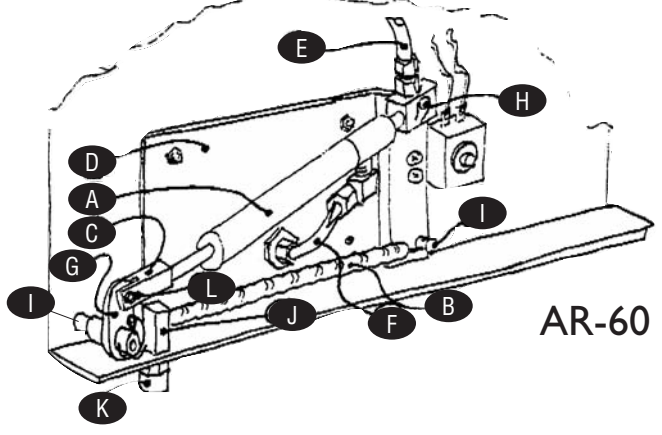

# HAGAR

EmberGlo

**NOTE:** Please pay close attention to model#, as it will affect part#!

KEY	PART #	DESCRIPTION	KEY	PART #	DESCRIPTION
<b>MODEL # AR-60</b>			41	EM566160	Spring Anchor
A	EM566000	Pump & Check Valve	42	varies	Left Water Pan Support
B	EM262530	Pump Spring	43	varies	Right Water Pan Support
C	EM263810	Pump Clevis	44	EM566180	Rear Foot
D	EM561720	Pump Bracket	45	varies	Steam Deflector
E	EM569300	Riser Tube Assembly	46	EM566300	Pump Rod End
F	EM569310	Dip Tube Assembly	47	EM566310	Slide Channel Stop
G	EM561790	Crank Arm Weldment	48	EM566325	Pump Link
H	EM262600	Check Valve Pin	49	EM566390	Food Drawer Nut Plate
I	EM140800	Spring Retainer	50	EM842321	Toggle On-Off Switch
J	EM565520	Crank Stop Post		EM842314	Lighted Rocker On-Off Switch
K	EM561780	Foot/Bolt	51	EM842508	Thermostat
L	HDW	Shoulder Bolt	52	EM844500	Ball Knob
n/s	EM568800	Water Pan Assembly	53	EM844501	Cover Knob
n/s	EM568350	Food Pan	54	EM844504	Black Vinyl Grip
n/s	EM568250	Food Grid	55	EM845011	Woodruff Key, 3/32"x5/8"
n/s	EM560220	Gasket, Clean Out Cover	56	EM845019	Nyliner, 3/8"
n/s	EM568200	Slide Channel Rivetment	57	EM845025	Rubber Foot Cover
			59	EM845144	Filter Cone
			n/s	EM560058	O-Ring Discharge Plate
<b>MODEL # AR-30</b>					
1	EM140200	Spec Plate			Note: Following Kits also available:
2	EM169400	Caution Label	60	EM260880	Carriage Bolt Kit 845136 w/Nuts & Washers
3	EM261800	Cord Set	n/s	EM560435	Dip Tube Spring Assembly w/Nut
4	EM560950	Water Pan Baffle	n/s	EM560590	Cam Pin w/Hitch Pins
5	EM262530	Pump Spring	n/s	EM560950	Water Pan Baffles, 2 ct.
6	EM560140	Generator Insulation	n/s	EM561510	Pump Handle w/Nyliner, Woodruff Key & Cotter Pin
7	EM560220	Clean-out Cover Gasket	n/s	EM562720	Clean-Out Cover, Cover Gaskets w/Slotted Round Head Screws, #10 Split Lockwashers & Celsidot Label
8	EM560190	Clean-out Cover			
9	EM560435	Dip Tube Spring Assembly	n/s	EM565965	Crank w/Cotter Pin & Woodruff Key
11	EM560520	Cam Pin	n/s	EM566105	Pump Tube Assembly w/Nut & Ferrule
12	EM560700	Slide Channel Rivetment	n/s	EM566325	Pump Links only
13	EM560850	Food Pan Grid	n/s	EM566350	Pump/Check Valves, Pump Chassis Weldment, Crank, Pump Links, Cam Pins, Pump Rod End, Hitch Pins, Hex Nuts & Split Lockwasher
14	EM560900	Water Pan Weldment			
15	EM561300	Cabinet Top	n/s	EM566360	Wire Assemblies Black (#854313 & 14), Wire Sets White & Black
16	EM561510	Pump Handle	n/s	EM566370	Riser Tube w/Tube Sleeves & Tube Nuts
17	EM561690	Strain Relief			
18	EM562200	Steam Range Nameplate			
19	EM562600	Food Pan			
20	EM564800	Pilot Light Assembly			
21	EM260813	Discharge Plate			
22	EM565590	Generator, 120V			
25	EM565880	Food Drawer Weldment			
27	EM565965	Crank			
28	EM565990	Rear Leg			
29	EM566000	Pump/Check Valves			
30	EM566010	Pump Chassis Weldment			
33	NLA	Food Door (not sold separately)			
36	EM566370	Riser Tube			
37	EM566105	Pump Tube Assembly			