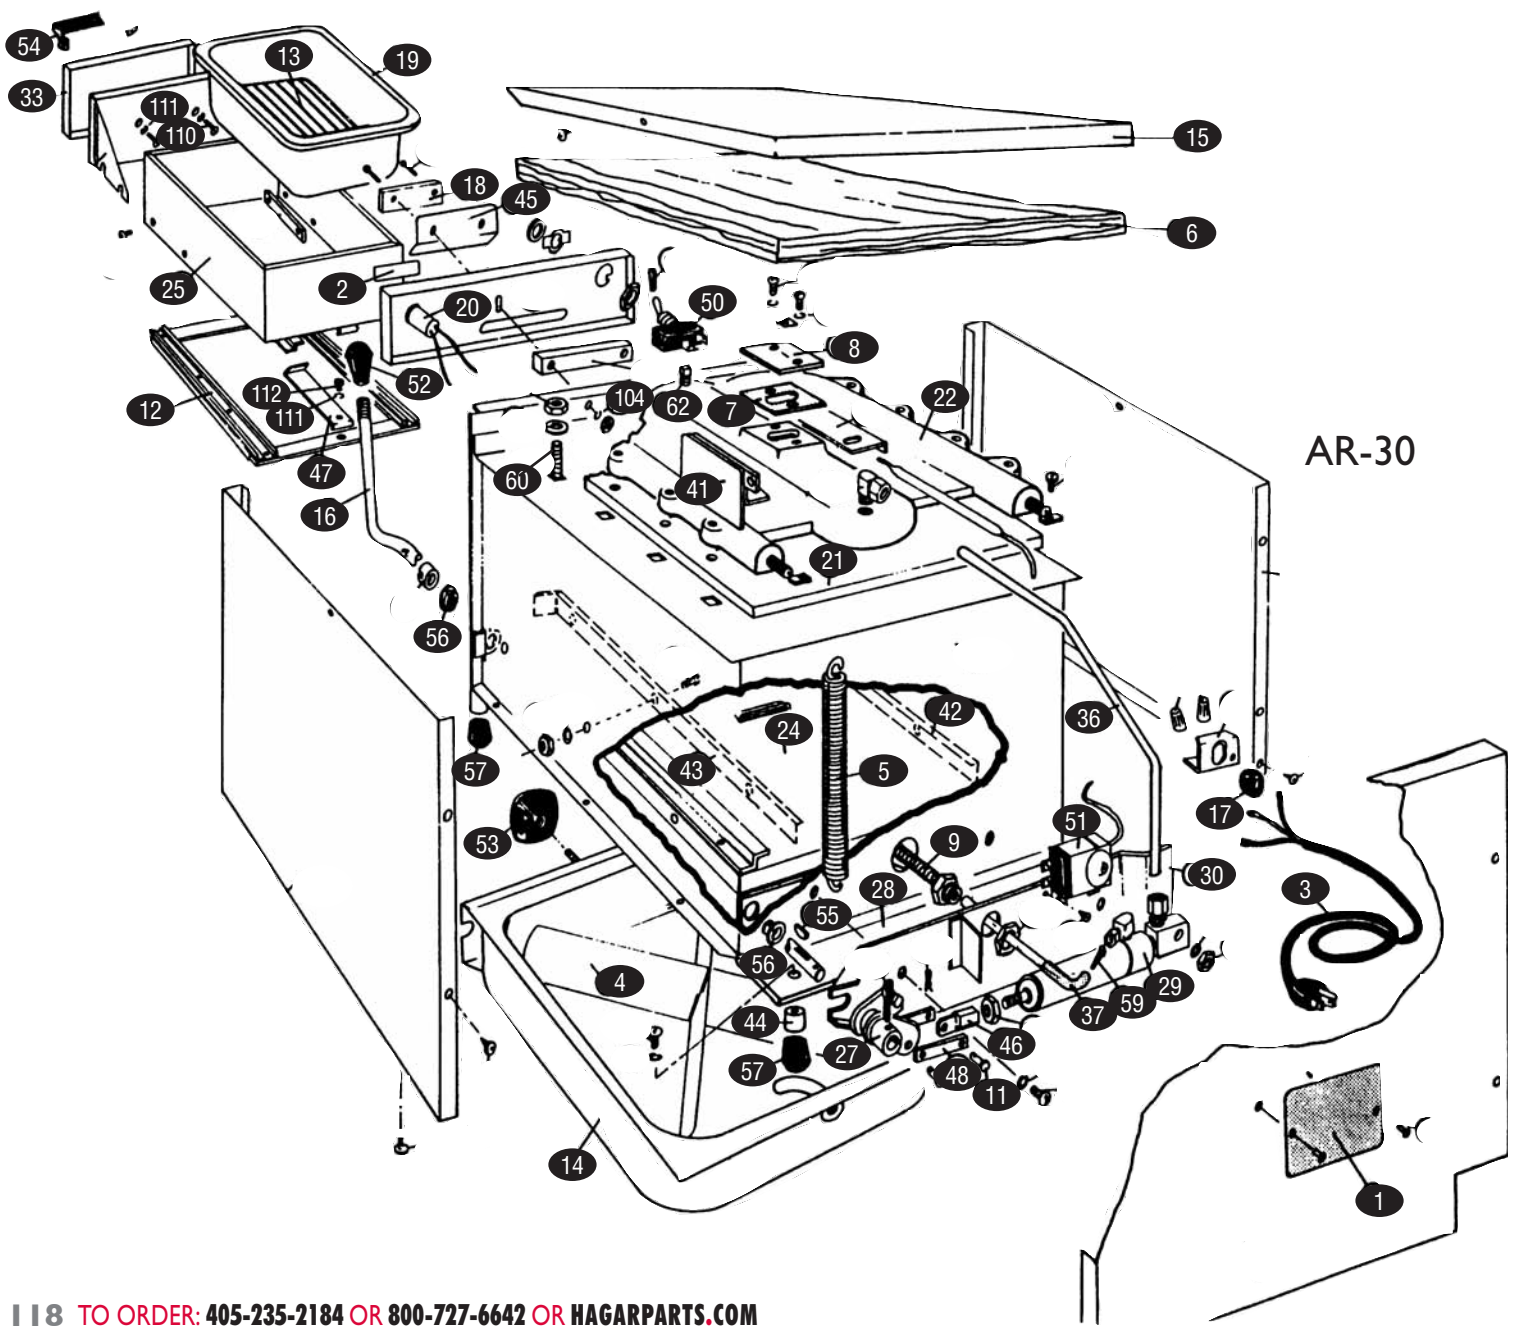

# HAGAR

EmberGlo

**NOTE:** Please pay close attention to model#, as it will affect part#!

KEY	PART #	DESCRIPTION	KEY	PART #	DESCRIPTION
<b>MODEL # AR-60</b>			41	EM566160	Spring Anchor
A	EM566000	Pump & Check Valve	42	varies	Left Water Pan Support
B	EM262530	Pump Spring	43	varies	Right Water Pan Support
C	EM263810	Pump Clevis	44	EM566180	Rear Foot
D	EM561720	Pump Bracket	45	varies	Steam Deflector
E	EM569300	Riser Tube Assembly	46	EM566300	Pump Rod End
F	EM569310	Dip Tube Assembly	47	EM566310	Slide Channel Stop
G	EM561790	Crank Arm Weldment	48	EM566325	Pump Link
H	EM262600	Check Valve Pin	49	EM566390	Food Drawer Nut Plate
I	EM140800	Spring Retainer	50	EM842321	Toggle On-Off Switch
J	EM565520	Crank Stop Post		EM842314	Lighted Rocker On-Off Switch
K	EM561780	Foot/Bolt	51	EM842508	Thermostat
L	HDW	Shoulder Bolt	52	EM844500	Ball Knob
n/s	EM568800	Water Pan Assembly	53	EM844501	Cover Knob
n/s	EM568350	Food Pan	54	EM844504	Black Vinyl Grip
n/s	EM568250	Food Grid	55	EM845011	Woodruff Key, 3/32"x5/8"
n/s	EM560220	Gasket, Clean Out Cover	56	EM845019	Nyliner, 3/8"
n/s	EM568200	Slide Channel Rivetment	57	EM845025	Rubber Foot Cover
			59	EM845144	Filter Cone
			n/s	EM560058	O-Ring Discharge Plate
<b>MODEL # AR-30</b>					
1	EM140200	Spec Plate			Note: Following Kits also available:
2	EM169400	Caution Label	60	EM260880	Carriage Bolt Kit 845136 w/Nuts & Washers
3	EM261800	Cord Set	n/s	EM560435	Dip Tube Spring Assembly w/Nut
4	EM560950	Water Pan Baffle	n/s	EM560590	Cam Pin w/Hitch Pins
5	EM262530	Pump Spring	n/s	EM560950	Water Pan Baffles, 2 ct.
6	EM560140	Generator Insulation	n/s	EM561510	Pump Handle w/Nyliner, Woodruff Key & Cotter Pin
7	EM560220	Clean-out Cover Gasket	n/s	EM562720	Clean-Out Cover, Cover Gaskets w/Slotted Round Head Screws, #10 Split Lockwashers & Celsidot Label
8	EM560190	Clean-out Cover			
9	EM560435	Dip Tube Spring Assembly	n/s	EM565965	Crank w/Cotter Pin & Woodruff Key
11	EM560520	Cam Pin	n/s	EM566105	Pump Tube Assembly w/Nut & Ferrule
12	EM560700	Slide Channel Rivetment	n/s	EM566325	Pump Links only
13	EM560850	Food Pan Grid	n/s	EM566350	Pump/Check Valves, Pump Chassis Weldment, Crank, Pump Links, Cam Pins, Pump Rod End, Hitch Pins, Hex Nuts & Split Lockwasher
14	EM560900	Water Pan Weldment			
15	EM561300	Cabinet Top	n/s	EM566360	Wire Assemblies Black (#854313 & 14), Wire Sets White & Black
16	EM561510	Pump Handle	n/s	EM566370	Riser Tube w/Tube Sleeves & Tube Nuts
17	EM561690	Strain Relief			
18	EM562200	Steam Range Nameplate			
19	EM562600	Food Pan			
20	EM564800	Pilot Light Assembly			
21	EM260813	Discharge Plate			
22	EM565590	Generator, 120V			
25	EM565880	Food Drawer Weldment			
27	EM565965	Crank			
28	EM565990	Rear Leg			
29	EM566000	Pump/Check Valves			
30	EM566010	Pump Chassis Weldment			
33	NLA	Food Door (not sold separately)			
36	EM566370	Riser Tube			
37	EM566105	Pump Tube Assembly			