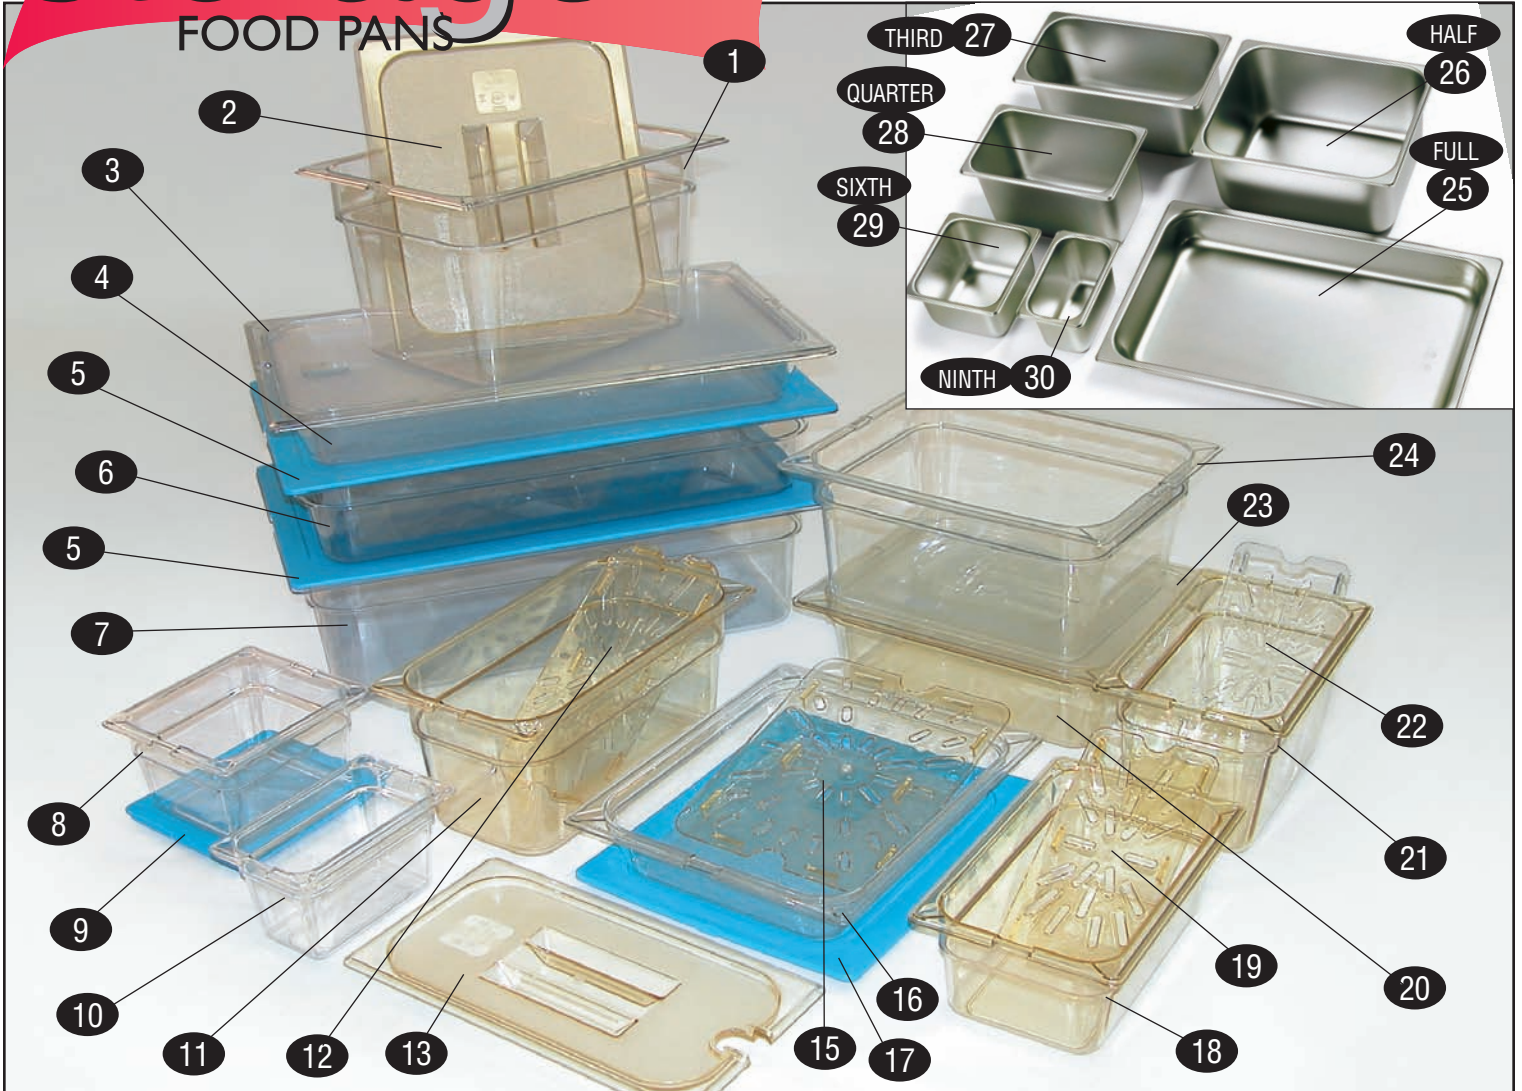

storage

FOOD CONTAINERS

HAGAR

FOOD PANS

KEY	PART #	DESCRIPTION	KEY	PART #	DESCRIPTION
1	H30075	Pan, Half Size, Clear, 8"D	n/s	H30110	Lid, Notched, Fourth Size, High Heat, Amber
n/s	H30073	Pan, Half Size, Clear, 4"D	13	H30084	Lid, Notched, Third Size, Clear
2	H30076	Lid, Solid, Half Size, Clear	n/s	H30083	Lid, Solid, Third Size, Clear
3	H30070	Lid, Solid, Full Size, Clear	n/s	H30085	Lid, Soft Snap-On, Third Size
4	H30067	Pan, Full Size, 2-1/2"D	15	H30101	Drain Tray, Half Size, High Heat, Amber
5	H30071	Lid, Soft Snap-On, Full Size	16	H30072	Pan, Half Size, Clear, 2-1/2"D
6	H30068	Pan, Full Size, 4"D	17	H30077	Lid, Soft Snap-On, Half Size
7	H30069	Pan, Full Size, 6"D	18	H30086	Pan, Fourth Size, Clear, 4"D
8	H30093	Pan, Sixth Size, Sandwich, Clear, 4"D	19	H30111	Drain Tray, Fourth Size, High Heat, Amber
n/s	H30094	Pan, Sixth Size, Sandwich, Clear, 6"D	20	H30099	Pan, Half Size, High Heat, Amber, 4"D
n/s	H30095	Lid, Solid, Sixth Size, Clear	21	H30087	Pan, Fourth Size, Clear, 6"D
9	H30097	Lid, Soft Snap-On, Sixth Size	n/s	H30088	Lid, Solid, Fourth Size, Clear
10	H30098	Pan, Ninth Size, Clear, 4"D	n/s	H30089	Lid, Notched, Fourth Size, Clear
11	H30082	Pan, Third Size, Clear, 6"D	n/s	H30090	Lid, Soft Snap-On, Fourth Size
n/s	H30081	Pan, Third Size, Clear, 4"D	22	H30091	Drain Tray, Fourth Size, Clear
12	H30106	Drain Tray, Third Size, High Heat, Amber	23	H30100	Lid, Half Size, High Heat, Amber
n/s	H30102	Pan, Third Size, High Heat, Amber, 4"D	24	H30074	Pan, Half Size, Clear, 6"D
n/s	H30103	Pan, Third Size, High Heat, Amber, 6"D	25	H30023	Pan, Full Size, S/S, 2-1/2"D
n/s	H30104	Lid, Solid, Third Size, High Heat, Amber	n/s	H30024	Pan, Full Size, S/S, 4"D
n/s	H30105	Lid, Notched, Third Size, High Heat, Amber	n/s	H30025	Pan, Full Size, S/S, 6"D
n/s	H30107	Pan, Fourth Size, High Heat, Amber, 4"D	n/s	H30022	Lid, Solid, Full Size, S/S
n/s	H30108	Pan, Fourth Size, High Heat, Amber, 6"D	26	H30006	Pan, Hotdog, Half Size, S/S, 10qt
n/s	H30109	Lid, Solid, Fourth Size, High Heat, Amber	n/s	H30005	Pan, Half Size, S/S, 4"D
			n/s	H30004	Pan, Half Size, S/S, 2-1/2"D