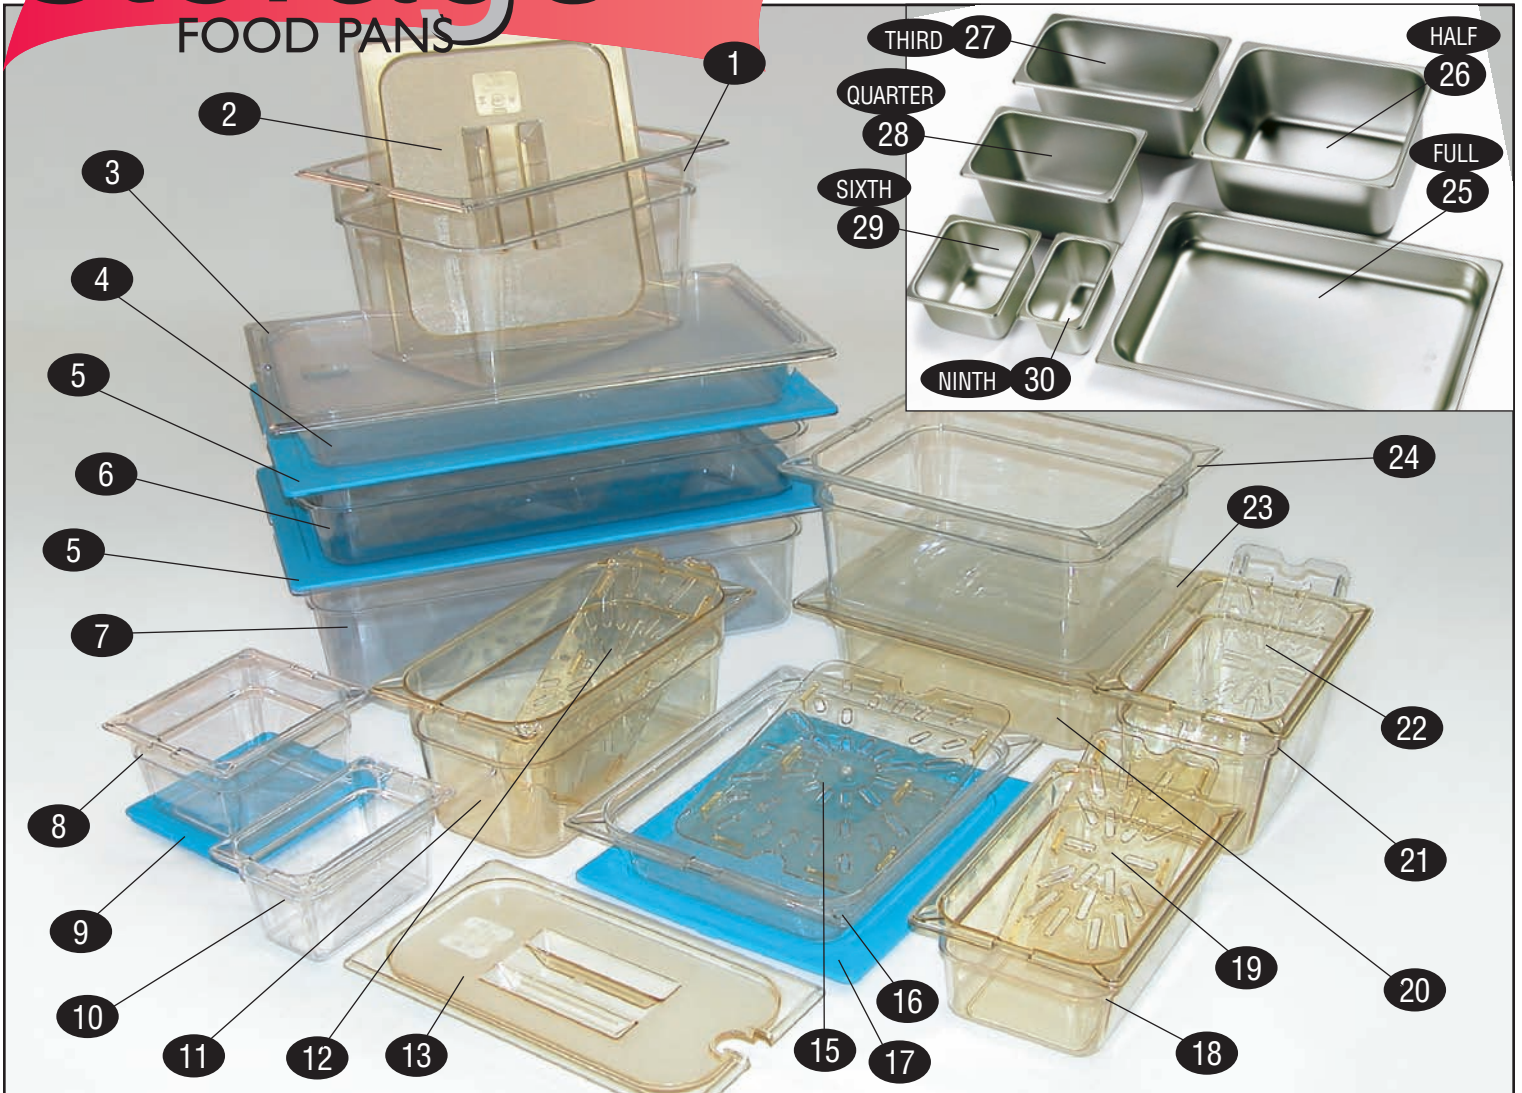

storage

FOOD CONTAINERS

HAGAR

FOOD PANS

KEY	PART #	DESCRIPTION	KEY	PART #	DESCRIPTION
1	H30075	Pan, Half Size, Clear, 8"D	n/s	H30110	Lid, Notched, Fourth Size, High Heat, Amber
n/s	H30073	Pan, Half Size, Clear, 4"D	13	H30084	Lid, Notched, Third Size, Clear
2	H30076	Lid, Solid, Half Size, Clear	n/s	H30083	Lid, Solid, Third Size, Clear
3	H30070	Lid, Solid, Full Size, Clear	n/s	H30085	Lid, Soft Snap-On, Third Size
4	H30067	Pan, Full Size, 2-1/2"D	15	H30101	Drain Tray, Half Size, High Heat, Amber
5	H30071	Lid, Soft Snap-On, Full Size	16	H30072	Pan, Half Size, Clear, 2-1/2"D
6	H30068	Pan, Full Size, 4"D	17	H30077	Lid, Soft Snap-On, Half Size
7	H30069	Pan, Full Size, 6"D	18	H30086	Pan, Fourth Size, Clear, 4"D
8	H30093	Pan, Sixth Size, Sandwich, Clear, 4"D	19	H30111	Drain Tray, Fourth Size, High Heat, Amber
n/s	H30094	Pan, Sixth Size, Sandwich, Clear, 6"D	20	H30099	Pan, Half Size, High Heat, Amber, 4"D
n/s	H30095	Lid, Solid, Sixth Size, Clear	21	H30087	Pan, Fourth Size, Clear, 6"D
9	H30097	Lid, Soft Snap-On, Sixth Size	n/s	H30088	Lid, Solid, Fourth Size, Clear
10	H30098	Pan, Ninth Size, Clear, 4"D	n/s	H30089	Lid, Notched, Fourth Size, Clear
11	H30082	Pan, Third Size, Clear, 6"D	n/s	H30090	Lid, Soft Snap-On, Fourth Size
n/s	H30081	Pan, Third Size, Clear, 4"D	22	H30091	Drain Tray, Fourth Size, Clear
12	H30106	Drain Tray, Third Size, High Heat, Amber	23	H30100	Lid, Half Size, High Heat, Amber
n/s	H30102	Pan, Third Size, High Heat, Amber, 4"D	24	H30074	Pan, Half Size, Clear, 6"D
n/s	H30103	Pan, Third Size, High Heat, Amber, 6"D	25	H30023	Pan, Full Size, S/S, 2-1/2"D
n/s	H30104	Lid, Solid, Third Size, High Heat, Amber	n/s	H30024	Pan, Full Size, S/S, 4"D
n/s	H30105	Lid, Notched, Third Size, High Heat, Amber	n/s	H30025	Pan, Full Size, S/S, 6"D
n/s	H30107	Pan, Fourth Size, High Heat, Amber, 4"D	n/s	H30022	Lid, Solid, Full Size, S/S
n/s	H30108	Pan, Fourth Size, High Heat, Amber, 6"D	26	H30006	Pan, Hotdog, Half Size, S/S, 10qt
n/s	H30109	Lid, Solid, Fourth Size, High Heat, Amber	n/s	H30005	Pan, Half Size, S/S, 4"D
			n/s	H30004	Pan, Half Size, S/S, 2-1/2"D