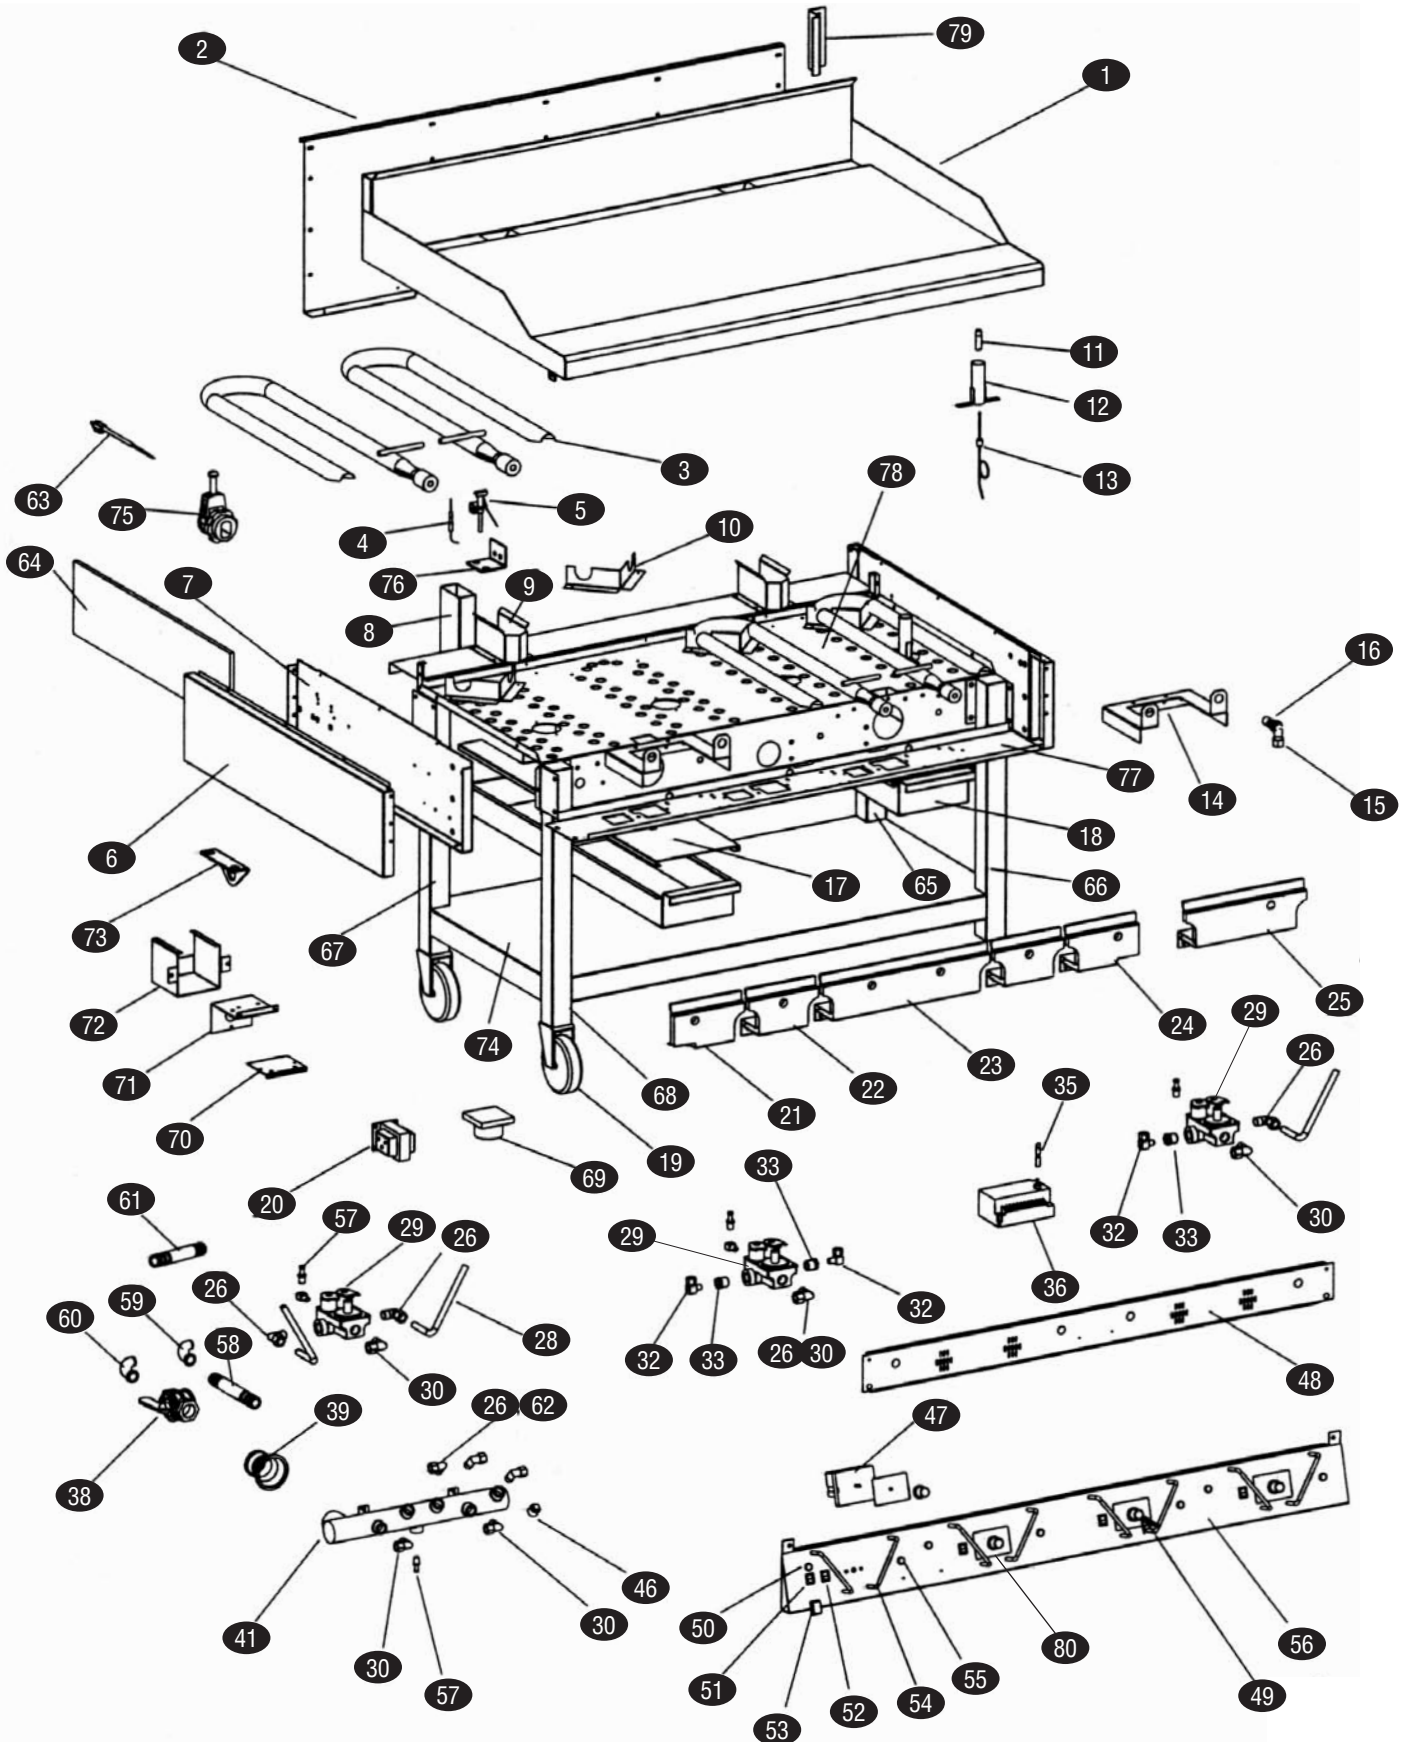

GRILLS

KEY	PART #	DESCRIPTION	KEY	PART #	DESCRIPTION
1	GA2428699	Griddle Plate Assembly, 48"	49	GA4516847	Knob Kit
	GA2428699	Griddle Plate Assembly, 60"	50	GAG04055-2	Light, Green
2	GA2403500	Flue Panel, 48"	51	GA2423301	Switch
	GA2403700	Flue Panel, 60"	52	GA2423300	Switch
3	GA2405201	Burner Assembly, Left	53	GA2423400	Protection Cap
	GA2405201	Burner Assembly, Right	54	GA2432100	Handle (Knob Guard)
4	GA1466100	Flame Sensor	55	GAG04055-1	Light, Amber
5	GA2290400	Pilot Assembly, Natural Gas	56	GA2402399	Lower Front Panel, 48"
	GA2290401	Pilot Assembly, Propane		GA2440699	Lower Front Panel, 60"
6	GA2428798	Side Panel, Left	57	GAG02251-1	Test Spigot
	GA2428799	Side Panel, Right	58	GAG01738-4	NPT Nipple, 3/4"x2-1/2"
	GA2513899	Side Panel Assembly	59	GAG01474-3	NPT Elbow Reducer, 90°, 3/4" to 1"
7	GA2409298	Body End Assembly, Left, Old Style (pre 6/95)	60	GAG01474-5	NPT Elbow, 3/4"
	GA2409299	Body End Assembly, Right, Old Style	63	GAG2840-2	Cord & Plug Set, SJT, 120v, 15A, 3/4"
	GA2513798	Body End Assembly, Left	64	GA078100-15	Insulation, 32-1/2"x8"x1/2"
	GA2513799	Body End Assembly, Right	65	GA2409498	Rear R/H Leg Assembly, Caster, Old Style
8	GA2401499	Grease Chute Assembly		GA2409495	Rear R/H Leg Assembly, Foot, Old Style
9	GA2429900	Grease Chute Seal		GA2409496	Rear Counter Leg Assembly, Old Style
10	GA2408900	Rear Burner Support		GA2517699	Rear R/H Leg Assembly, Caster
11	GA2423600	Bayonet Adapter		GA2517697	Rear R/H Leg Assembly, Foot
12	GA2400699	Probe Shield Assembly		GA2517695	Counter Leg Assembly
13	GA4522537	J Thermocouple	66	GA2409598	Front R/H Leg Assembly, Caster, Old Style
14	GA2403000	Double Burner Mounting Bracket		GA2409595	Front R/H Leg Assembly, Foot, Old Style
	GA2403000	Single Burner Mounting Bracket		GA2409596	Front Counter Leg Assembly, Old Style
15	GA2431900	Orifice Fitting		GA2517598	Front L/H Leg Assembly, Caster
16	GAM8-38	Orifice Hood, Natural Gas		GA2517596	Front L/H Front Leg Assembly, Foot
	GAM8-52	Orifice Hood, Propane		GA2517695	Counter Leg Assembly
17	GA2429000	Pan Slide	67	GA2409499	Rear L/H Leg Assembly, Caster, Old Style
18	GA2430099	Rear Grease Pan		GA2409497	Rear L/H Leg Assembly, Foot, Old Style
	GA2430098	Grease Pan (Wendy's style option)		GA2409496	Rear Counter Leg Assembly, Old Style
19	GA2442000	Front Caster		GA2517698	Rear L/H Leg Assembly, Caster
	GA2442100	Rear Caster		GA2517696	Rear L/H Leg Assembly, Foot
20	GAG03559-1	Transformer, 48", 120v		GA2517695	Counter Leg Assembly
	GA2444500	Transformer, 60", 120v	68	GA2409599	Front L/H Leg Assembly, Caster, Old Style
	GA2283700	Transformer, 48", 208v & 240v		GA2409597	Front L/H Leg Assembly, Foot, Old Style
	GA2582500	Transformer, 60", 115v, 208v & 240v		GA2409596	Front Counter Leg Assembly, Old Style
21	GA2399498	Radiation Shield, Left, 48" & 60"		GA2517699	Front R/H Leg Assembly, Caster
22	GA2403199	Radiation Shield, 48" & 60"		GA2517697	Front R/H Leg Assembly, Foot
23	GA2399399	Radiation Shield, Double, 48" & 60"		GA2517695	Counter Leg Assembly
24	GA2399499	Radiation Shield, Right, 48" & 60"	69	GAG02954-1	Foot
25	GA2443299	Radiation Shield, 60" only	70	GA2437500	Transformer Support Bracket, 48" (G03559-1)
26	GA076050-26	Comp. Elbow, 3/8"x3/8"		GA2437400	Transformer Support Bracket, 48" Exp. (2283700)
28	GA2439200	Burner Tube	71	GA2501200	Electrical Box, Top
29	GA2405100	Gas Control/Regulator, Natural Gas, 60hz	72	GA2501300	Electrical Box, Bottom
	GA2405102	Gas Control/Regulator, Natural Gas, 50hz	73	GA2452800	Restraining Bracket
	GA2405101	Gas Control/Regulator, Propane, 60hz	74	GA2489399	Caster for Frame Assembly, 48"
	GA2405103	Gas Control/Regulator, Propane, 50hz		GA2489396	Caster for Frame Assembly, 60"
30	GAG02352-1	Comp. Elbow, 7/16"ccX3/8", N.P.T.		GA2489392	Feet for Frame Assembly, 48"
32	GAG03674-3	Pilot Valve, 1/8", N.P.T		GA2489391	Feet for Frame Assembly, 60"
33	GA076029-144	Reducing Bushing, 3/8"x1/8"	75	GAG01497-1	Strain Relief
35	GA20423600	Spark Plug Connector	76	GA2426700	Pilot Bracket
36	GA2152700	Ignition Control	77	GA2435600	Valve Panel, 48"
38	GAG01518-1	Shut-Off Valve		GA2441000	Valve Panel, 60"
39	GA2437100	Reducing Adapter, 1"x3/4"	78	GA2409101	Body Frame, 48", Old Style
41	GA2411099	Manifold Assembly		GA2440800	Body Frame, 60", Old Style
46	GAG01747-3	Pipe Plug, 3/8"		GA2516702	Body Frame, 48"
47	GA2432000	Electronic Thermostat w/Overlay Knob		GA2516703	Body Frame, 60"
48	GA2402200	Upper Front Panel, 48"	79	GA2428900	Flue Spacer
	GA2440500	Upper Front Panel, 60"	80	GA4515805	Overlay/Decal