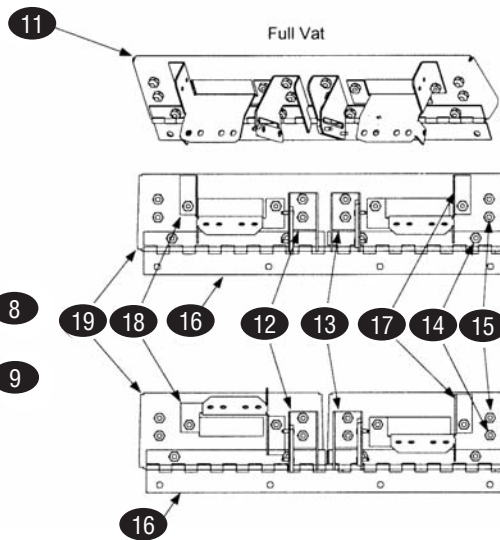

ELEMENTS & COMPONENTS

KEY	PART #	DESCRIPTION	KEY	PART #	DESCRIPTION
3	FM826-2149	Heating Element, 208V, 7kW	16	FM810-0035	Hinge, Split, 14", S/S
	FM826-2150	Heating Element, 208V, 8.5kW	17	FM901-8509	Bracket, Element Support, Left
	FM826-2154	Heating Element, 240V, 7kW	18	FM902-8509	Bracket, Element Support, Right
	FM826-2155	Heating Element, 240V, 8.5kW/220V, 7kW	19	FM910-9640	Tilt Plate, Full Vat
4	FM826-1526	Temperature Probe	n/s	FM826-1001	Hi Limit, Models #9701 & before
5	FM816-0480	Dome Plug, Full Vat only, .3750D	n/s	FM826-1177	Hi Limit, Models #9702 & after
6	FM809-518	Screw, #8, 32x3/8"			
7	FM910-2042	Clamp, Element			
8	FM910-3681	Support, Element, Full Vat			
9	FM910-5022	Bracket, Temperature Probe			
10	FM910-5213	Clamp, Element			
11	FM106-0003SP	Tilt Plate Assembly			
12	FM106-0573SP	Spring Slot Bracket Assembly, RH			
13	FM106-0572SP	Spring Slot Bracket Assembly, LH			
		Tilt Plate Assembly Individual Components			
14	FM826-1330	Screw, 10-32x3/8", pkg of 25			
15	FM826-1376	Nut, 10-32, pkg of 10			