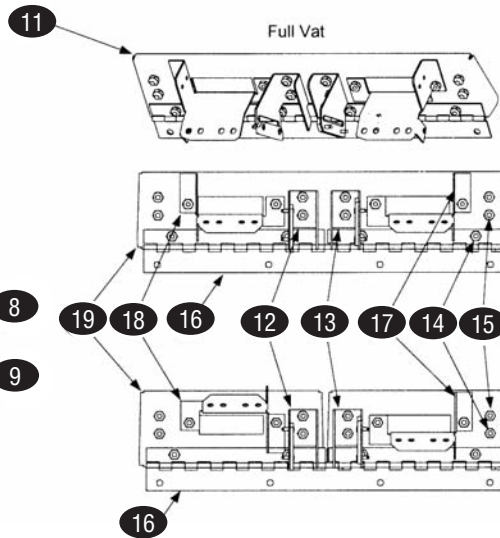

ELEMENTS  
&  
COMPONENTS

KEY	PART #	DESCRIPTION	KEY	PART #	DESCRIPTION
3	FM826-2149	Heating Element, 208V, 7kW	16	FM810-0035	Hinge, Split, 14", S/S
	FM826-2150	Heating Element, 208V, 8.5kW	17	FM901-8509	Bracket, Element Support, Left
	FM826-2154	Heating Element, 240V, 7kW	18	FM902-8509	Bracket, Element Support, Right
	FM826-2155	Heating Element, 240V, 8.5kW/220V, 7kW	19	FM910-9640	Tilt Plate, Full Vat
4	FM826-1526	Temperature Probe	n/s	FM826-1001	Hi Limit, Models #9701 & before
5	FM816-0480	Dome Plug, Full Vat only, .3750D	n/s	FM826-1177	Hi Limit, Models #9702 & after
6	FM809-518	Screw, #8, 32x3/8"			
7	FM910-2042	Clamp, Element			
8	FM910-3681	Support, Element, Full Vat			
9	FM910-5022	Bracket, Temperature Probe			
10	FM910-5213	Clamp, Element			
11	FM106-0003SP	Tilt Plate Assembly			
12	FM106-0573SP	Spring Slot Bracket Assembly, RH			
13	FM106-0572SP	Spring Slot Bracket Assembly, LH			
		Tilt Plate Assembly Individual Components			
14	FM826-1330	Screw, 10-32x3/8", pkg of 25			
15	FM826-1376	Nut, 10-32, pkg of 10			