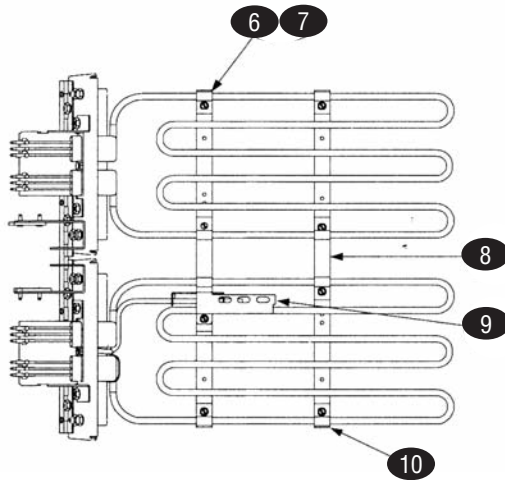

ELEMENTS  
&  
COMPONENTS

KEY	PART #	DESCRIPTION	KEY	PART #	DESCRIPTION
3	FM826-2149	Heating Element, 208V, 7kW	16	FM810-0035	Hinge, Split, 14", S/S
	FM826-2150	Heating Element, 208V, 8.5kW	17	FM901-8509	Bracket, Element Support, Left
	FM826-2154	Heating Element, 240V, 7kW	18	FM902-8509	Bracket, Element Support, Right
	FM826-2155	Heating Element, 240V, 8.5kW/220V, 7kW	19	FM910-9640	Tilt Plate, Full Vat
4	FM826-1526	Temperature Probe	n/s	FM826-1001	Hi Limit, Models #9701 & before
5	FM816-0480	Dome Plug, Full Vat only, .3750D	n/s	FM826-1177	Hi Limit, Models #9702 & after
6	FM809-518	Screw, #8, 32x3/8"			
7	FM910-2042	Clamp, Element			
8	FM910-3681	Support, Element, Full Vat			
9	FM910-5022	Bracket, Temperature Probe			
10	FM910-5213	Clamp, Element			
11	FM106-0003SP	Tilt Plate Assembly			
12	FM106-0573SP	Spring Slot Bracket Assembly, RH			
13	FM106-0572SP	Spring Slot Bracket Assembly, LH			
		Tilt Plate Assembly Individual Components			
14	FM826-1330	Screw, 10-32x3/8", pkg of 25			
15	FM826-1376	Nut, 10-32, pkg of 10			