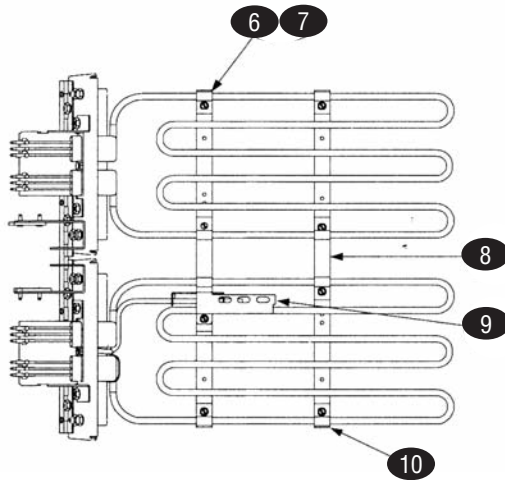

ELEMENTS & COMPONENTS

KEY	PART #	DESCRIPTION	KEY	PART #	DESCRIPTION
3	FM826-2149	Heating Element, 208V, 7kW	16	FM810-0035	Hinge, Split, 14", S/S
	FM826-2150	Heating Element, 208V, 8.5kW	17	FM901-8509	Bracket, Element Support, Left
	FM826-2154	Heating Element, 240V, 7kW	18	FM902-8509	Bracket, Element Support, Right
	FM826-2155	Heating Element, 240V, 8.5kW/220V, 7kW	19	FM910-9640	Tilt Plate, Full Vat
4	FM826-1526	Temperature Probe	n/s	FM826-1001	Hi Limit, Models #9701 & before
5	FM816-0480	Dome Plug, Full Vat only, .3750D	n/s	FM826-1177	Hi Limit, Models #9702 & after
6	FM809-518	Screw, #8, 32x3/8"			
7	FM910-2042	Clamp, Element			
8	FM910-3681	Support, Element, Full Vat			
9	FM910-5022	Bracket, Temperature Probe			
10	FM910-5213	Clamp, Element			
11	FM106-0003SP	Tilt Plate Assembly			
12	FM106-0573SP	Spring Slot Bracket Assembly, RH			
13	FM106-0572SP	Spring Slot Bracket Assembly, LH			
		Tilt Plate Assembly Individual Components			
14	FM826-1330	Screw, 10-32x3/8", pkg of 25			
15	FM826-1376	Nut, 10-32, pkg of 10			