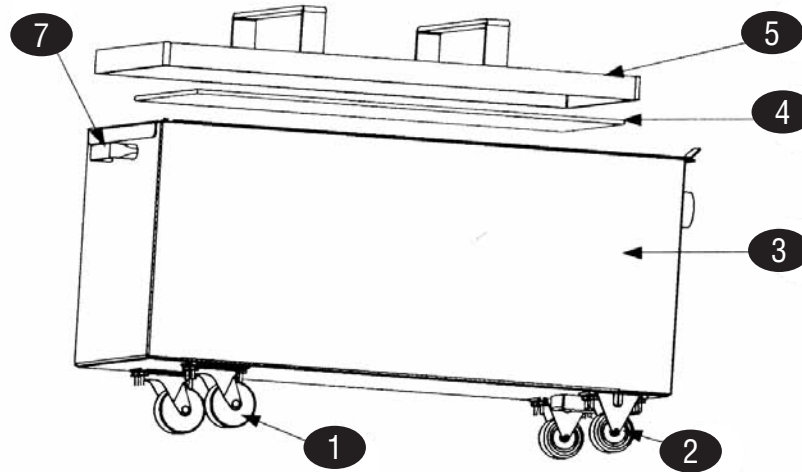

FILTER MAGIC II
1-PIECE ASSEMBLIES
& COMPONENTS
AFTER 7/2000

KEY	PART #	DESCRIPTION	KEY	PART #	DESCRIPTION
1	FM810-2805	Caster, Swivel			
2	FM810-2807	Caster, Rigid			
	FM106-0361SP	Pan Assembly, manufactured after 7/2000			
3	FM823-2828SP	Filter Pan for above Assembly			
4	FM900-8933	Filter Screen, SanaGrid, for above Assembly			
5	FM823-2899	Ring, Hold Down for above Assembly			
	FM806-9449SP	Pan Assembly, manufactured between 3/99 & 8/2000			
3	FM823-2751SP	Filter Pan for above Assembly			
4	FM900-8827	Filter Screen, SanaGrid, for above Assembly			
5	FM810-1406	Ring, Hold Down, 11-1/4"x21"			
6	FM824-0416	Crumb Screen, 13"x11-1/2"			
7	FM810-0180	Handle, Filter Pan			
n/s	FM826-1360	Screw, Slot Head, #10-24x5/16", pkg of 25			