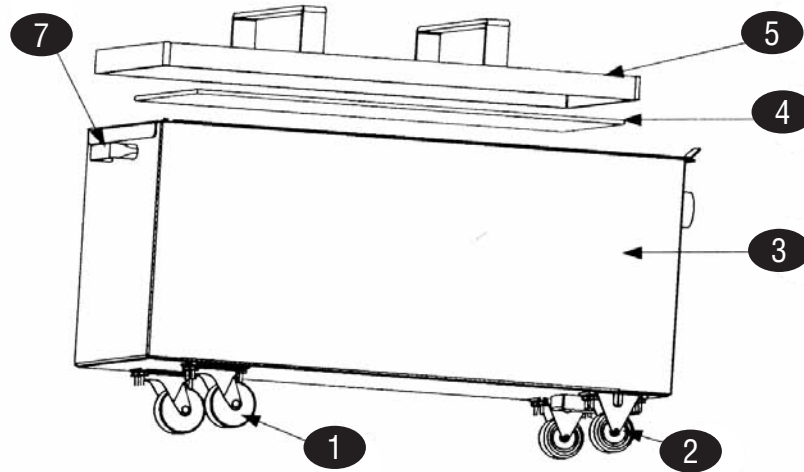

FILTER MAGIC II  
1-PIECE ASSEMBLIES  
& COMPONENTS  
AFTER 7/2000

KEY	PART #	DESCRIPTION	KEY	PART #	DESCRIPTION
1	FM810-2805	Caster, Swivel			
2	FM810-2807	Caster, Rigid			
	FM106-0361SP	Pan Assembly, manufactured after 7/2000			
3	FM823-2828SP	Filter Pan for above Assembly			
4	FM900-8933	Filter Screen, SanaGrid, for above Assembly			
5	FM823-2899	Ring, Hold Down for above Assembly			
	FM806-9449SP	Pan Assembly, manufactured between 3/99 & 8/2000			
3	FM823-2751SP	Filter Pan for above Assembly			
4	FM900-8827	Filter Screen, SanaGrid, for above Assembly			
5	FM810-1406	Ring, Hold Down, 11-1/4"x21"			
6	FM824-0416	Crumb Screen, 13"x11-1/2"			
7	FM810-0180	Handle, Filter Pan			
n/s	FM826-1360	Screw, Slot Head, #10-24x5/16", pkg of 25			