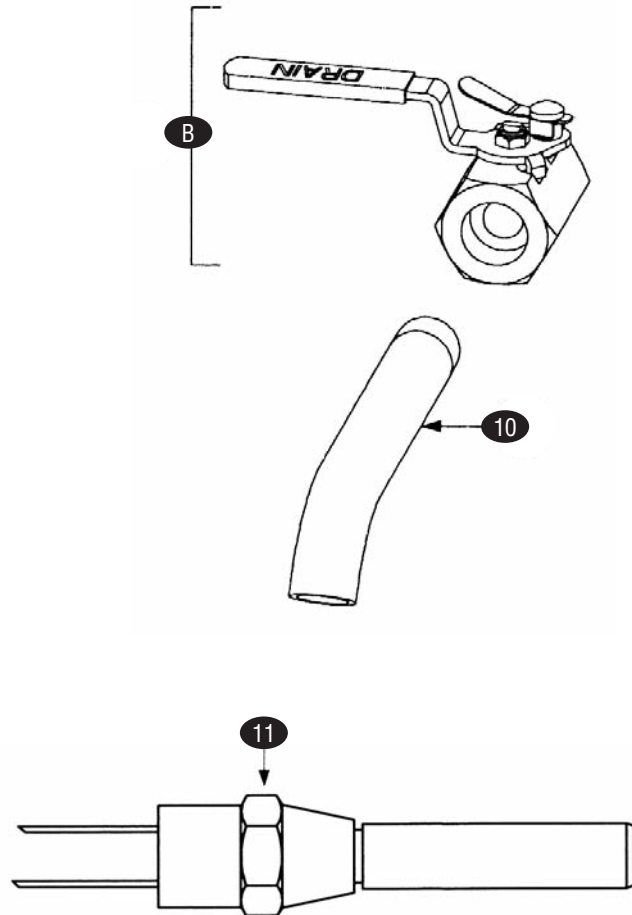

### DRAIN VALVE ASSEMBLIES FOR UNITS W/OUT BUILT-IN FILTRATION

### HI-LIMIT THERMOSTAT

KEY	PART #	DESCRIPTION	KEY	PART #	DESCRIPTION
A	FM806-7434SP	Valve Assembly, Full Vat			
2	FM807-2103	Switch, Drain Safety			
3	FM816-0220	Insulation, Drain Safety Switch			
4	FM814-0047	Sleeve, Valve Handle, Red			
5	FM826-1366	Nut, Keps Hex, 4-40, pkg of 25			
6	FM810-1020	Valve, 1-1/4" Inlet x 1" Outlet			
7	FM806-8137	Bracket Assembly, Drain Safety Switch, Full Vat			
8	FM900-2609	Handle, Drain Valve, Full Vat			
9	FM809-0540	Nut, 2-way Locking Hex, 1/2"-13			
B	FM810-1569	Valve Assembly, Non-Filter Drain, Full Vat			
10	FM812-1226	Extension, Drain Valve, Full Vat, 1-1/4"			
11	FM826-1177	Hi-Limit Thermostat, Full Vat, Non-CE, Black			