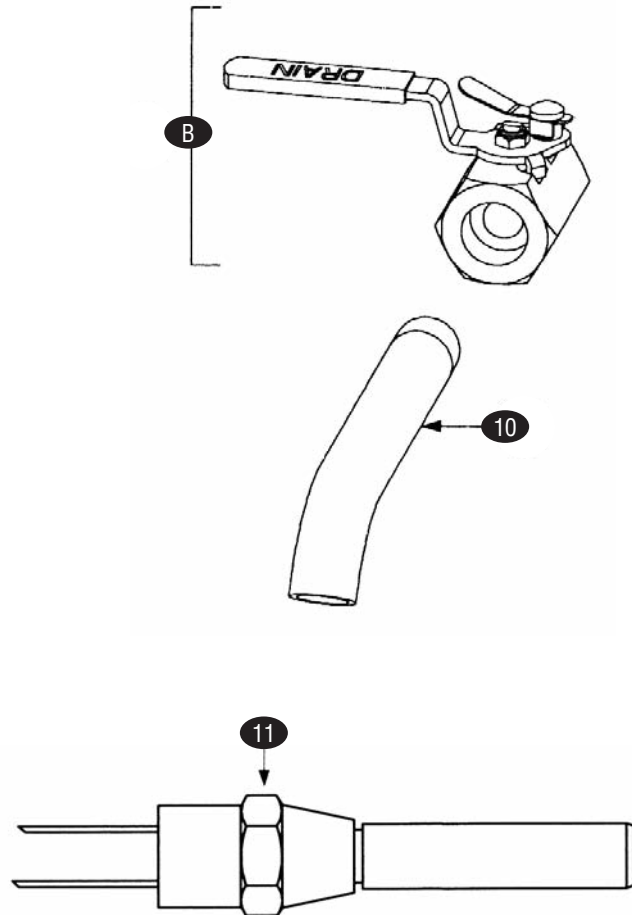

DRAIN VALVE ASSEMBLIES FOR UNITS W/OUT BUILT-IN FILTRATION

DRAIN VALVE ASSEMBLIES FOR UNITS W/OUT BUILT-IN FILTRATION

HI-LIMIT THERMOSTAT

KEY	PART #	DESCRIPTION	KEY	PART #	DESCRIPTION
A	FM806-7434SP	Valve Assembly, Full Vat			
2	FM807-2103	Switch, Drain Safety			
3	FM816-0220	Insulation, Drain Safety Switch			
4	FM814-0047	Sleeve, Valve Handle, Red			
5	FM826-1366	Nut, Keps Hex, 4-40, pkg of 25			
6	FM810-1020	Valve, 1-1/4" Inlet x 1" Outlet			
7	FM806-8137	Bracket Assembly, Drain Safety Switch, Full Vat			
8	FM900-2609	Handle, Drain Valve, Full Vat			
9	FM809-0540	Nut, 2-way Locking Hex, 1/2"-13			
B	FM810-1569	Valve Assembly, Non-Filter Drain, Full Vat			
10	FM812-1226	Extension, Drain Valve, Full Vat, 1-1/4"			
11	FM826-1177	Hi-Limit Thermostat, Full Vat, Non-CE, Black			