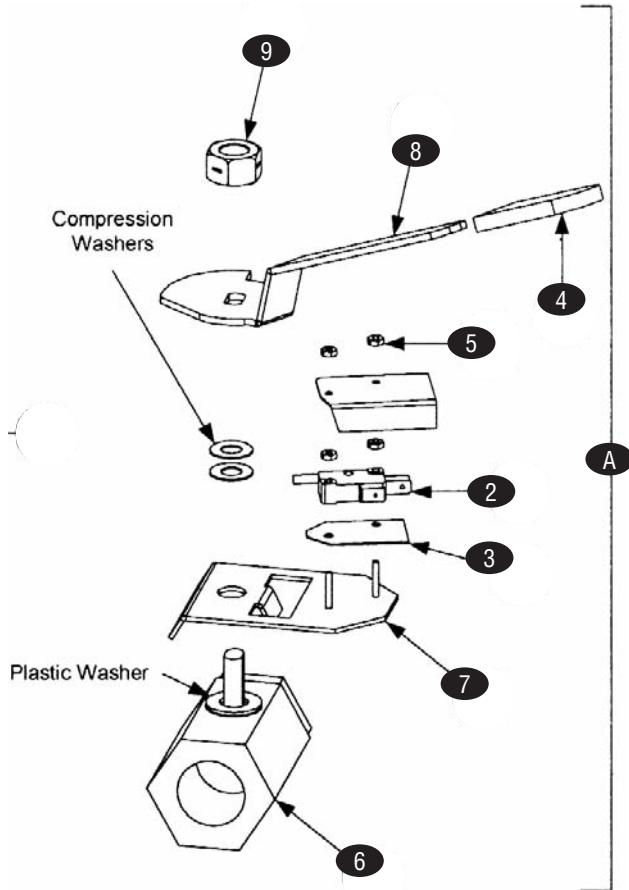

DRAIN VALVE ASSEMBLIES FOR UNITS W/OUT BUILT-IN FILTRATION

DRAIN VALVE ASSEMBLIES FOR UNITS W/OUT BUILT-IN FILTRATION

HI-LIMIT THERMOSTAT

KEY	PART #	DESCRIPTION	KEY	PART #	DESCRIPTION
A	FM806-7434SP	Valve Assembly, Full Vat			
2	FM807-2103	Switch, Drain Safety			
3	FM816-0220	Insulation, Drain Safety Switch			
4	FM814-0047	Sleeve, Valve Handle, Red			
5	FM826-1366	Nut, Keps Hex, 4-40, pkg of 25			
6	FM810-1020	Valve, 1-1/4" Inlet x 1" Outlet			
7	FM806-8137	Bracket Assembly, Drain Safety Switch, Full Vat			
8	FM900-2609	Handle, Drain Valve, Full Vat			
9	FM809-0540	Nut, 2-way Locking Hex, 1/2"-13			
B	FM810-1569	Valve Assembly, Non-Filter Drain, Full Vat			
10	FM812-1226	Extension, Drain Valve, Full Vat, 1-1/4"			
11	FM826-1177	Hi-Limit Thermostat, Full Vat, Non-CE, Black			