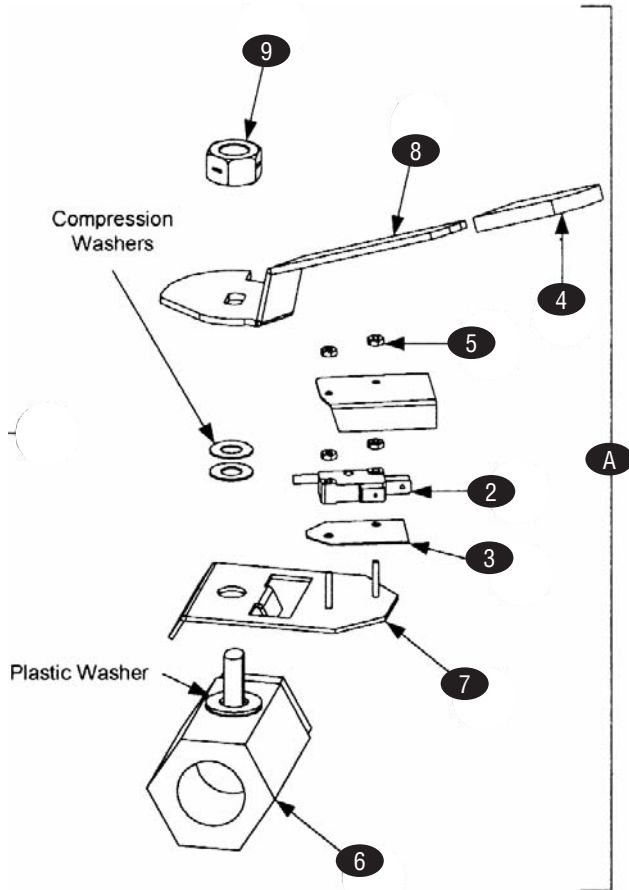

### DRAIN VALVE ASSEMBLIES FOR UNITS W/OUT BUILT-IN FILTRATION

### HI-LIMIT THERMOSTAT

KEY	PART #	DESCRIPTION	KEY	PART #	DESCRIPTION
A	FM806-7434SP	Valve Assembly, Full Vat			
2	FM807-2103	Switch, Drain Safety			
3	FM816-0220	Insulation, Drain Safety Switch			
4	FM814-0047	Sleeve, Valve Handle, Red			
5	FM826-1366	Nut, Keps Hex, 4-40, pkg of 25			
6	FM810-1020	Valve, 1-1/4" Inlet x 1" Outlet			
7	FM806-8137	Bracket Assembly, Drain Safety Switch, Full Vat			
8	FM900-2609	Handle, Drain Valve, Full Vat			
9	FM809-0540	Nut, 2-way Locking Hex, 1/2"-13			
B	FM810-1569	Valve Assembly, Non-Filter Drain, Full Vat			
10	FM812-1226	Extension, Drain Valve, Full Vat, 1-1/4"			
11	FM826-1177	Hi-Limit Thermostat, Full Vat, Non-CE, Black			