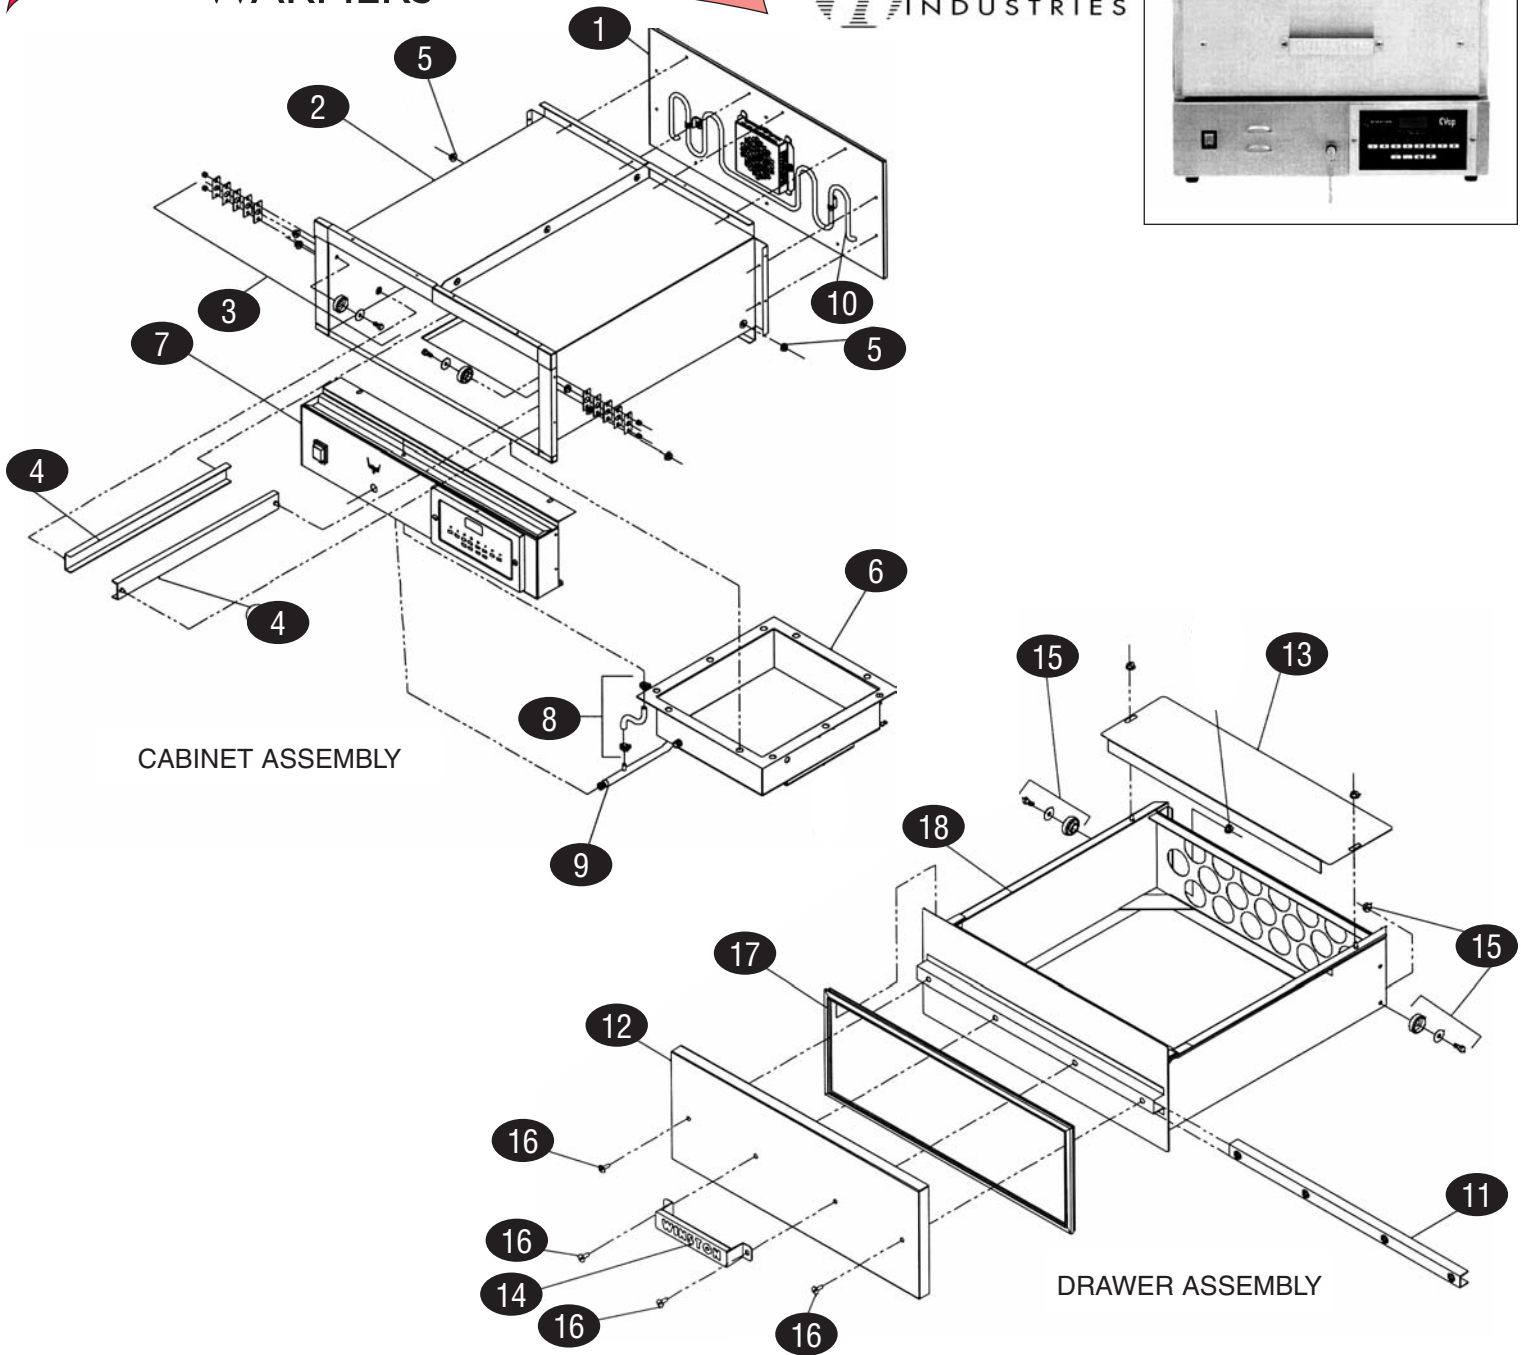

warming

#HB85DIAE WARMER DRAWER

HAGAR

WARMERS

KEY	PART #	DESCRIPTION	KEY	PART #	DESCRIPTION
CABINET ASSEMBLY			DRAWER ASSEMBLY		
1	WP6255V55	Back Interior Assembly, 120v	11	WP937V04	Channel Mount
2	WP1153W21	Cavity Weld	12	WP936N01	Cover, Exterior
3	WPPS2181-2	Roller Kit, pkg 2	13	WPPS2213	Drawer Cover Kit
4	WPPS2227	Rail Drawer Weld, pkg 2	14	WPPS1393	Handle Kit
5	WP4098K270	Nut, Keps, 1/4-20, pkg 2	15	WPPS2181-2	Roller Kit, pkg 2
6	WP8886X07	Tank Assembly, 120v	16	WP4107K35	Screw, Phillips, 1/4-20x.625, pkg 4
7	WP3056Y97	Escutcheon/Control Assembly, 120v	17	WPPS2195	Gasket, Drawer
8	WPPS2319	Site Tube & Clamps			
9	WPPS1280-3	O-Ring & Drain Pipe Kit, pkg 3			
10	WPPS2705	Heater, 120V-840W			

DRAWER CABINET ASSEMBLY

ESCUTCHEON CONTROL ASSEMBLY

KEY	PART #	DESCRIPTION	KEY	PART #	DESCRIPTION
DRAWER CABINET ASSEMBLY			ESCUTCHEON CONTROL ASSEMBLY		
1	WP2333Y239	Cabinet Assembly	11	WPPS2474	Controller, HB85 Models
2	WP942N01	Cover, Exterior	12	WP2742Y09	Weld, Escutcheon
3	WP1960W13	Bottom Assembly	13	WP1893Y23	Housing Assembly, Rear
4	WP1127W20	Cover, Back	14	WPPS2304	Switch Kit, Power (replacement for Old Models)
5	WP978W20	Bottom Cover, Exterior	15	WPPS2304	Switch Kit, Power
6	WP7231T08	Drawer Assembly			
7	WPPS1654	Drain Cap Assembly			
8	WPPS2649	Relay			
9	WPPS1393	Handle			