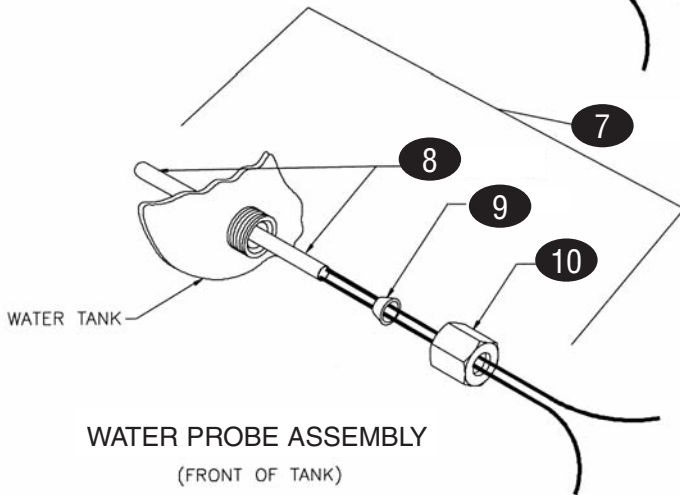

KEY	PART #	DESCRIPTION	KEY	PART #	DESCRIPTION
TANK ASSEMBLY			BACK INTERIOR ASSEMBLY		
1	WP6121W01	Cover, Heater	6	WP963X10	Cavity, Back Interior Weld
2	WPPS2706	Heater, 120v, 600w	7	WP695M01	Clamp, Heater, pkg 2
	WPPS2198	Heater, 120v, 600w, Old Style (pre-5/02)	8	WP6071W01	Cover, Fan
3	WP4098K27	Lock Nut, Flange, 1/4"-20, pkg 4	9	WPPS2705	Heater, 120v, 840w
4	WP6122W01	Plate, Heater		WPPS2197	Heater, 120v, 840w, Old Style (pre-8/02)
5	WP965U08	Tank Weld	10	WPPS1233-6	Nut, Hex, #10-32, S/S, pkg 4
			11	WPPS2704	Fan Motor Assembly
			12	WP4098K29	Nut, Keps, #10-32, pkg 10
			13	WPPS1784-3	O-Ring, .301 ID x .446 OD, pkg 2
			14	WP204M01	O-Ring Retainer, Heater, pkg 2
			15	WP1122N01	Washer, pkg 2
			16	WPPS2199	Thermostat, 250°
			17	WP4098N53	Nut, Nylon Insert, #10-32, pkg 4

WARMERS

BOTTOM ASSEMBLY

AIR PROBE ASSEMBLY
(REAR OF TANK)

WATER PROBE ASSEMBLY
(FRONT OF TANK)

FAN ASSEMBLY

KEY	PART #	DESCRIPTION	KEY	PART #	DESCRIPTION
BOTTOM ASSEMBLY					
1	WP945W11	Bottom	11	WP4098W78	Nut, Jam, 1/4"-20
2	WPPS2670-4	Bumper Feet, pkg 4	12	WPPS2544	Fan, 4"Diam, Aluminum
3	WP4091K03	Grommet Screw, #10, pkg 9	n/s	WPPS2188	Fan Blade, Plastic
AIR PROBE ASSEMBLY					
4	WPPS2472	Air Probe	13	WP6159W01	Fan Gasket Assembly
5	WP1160N01	Plate	14	WPPS2196	Motor, 120v
6	NLA	Nut (not sold separately)	15	WP176W08	Mount Fan
WATER PROBE ASSEMBLY					
7	WPPS2440	Water Probe Assembly	16	WP4098N53	Nut for Nylon Insert, #10-32
8	NLA	Water Probe (not sold separately)	17	WP4098Q58	Nut for Nylon Insert, #8-32
9	NLA	Ferrule (not sold separately)	18	WP1070W02	Retainer Shaft
10	NLA	Nut (not sold separately)	19	WP6106W01	Plate Weld
			20	WP4023W21	Washer Slinger
			21	WPPS2704	Fan & Motor Assembly, Complete