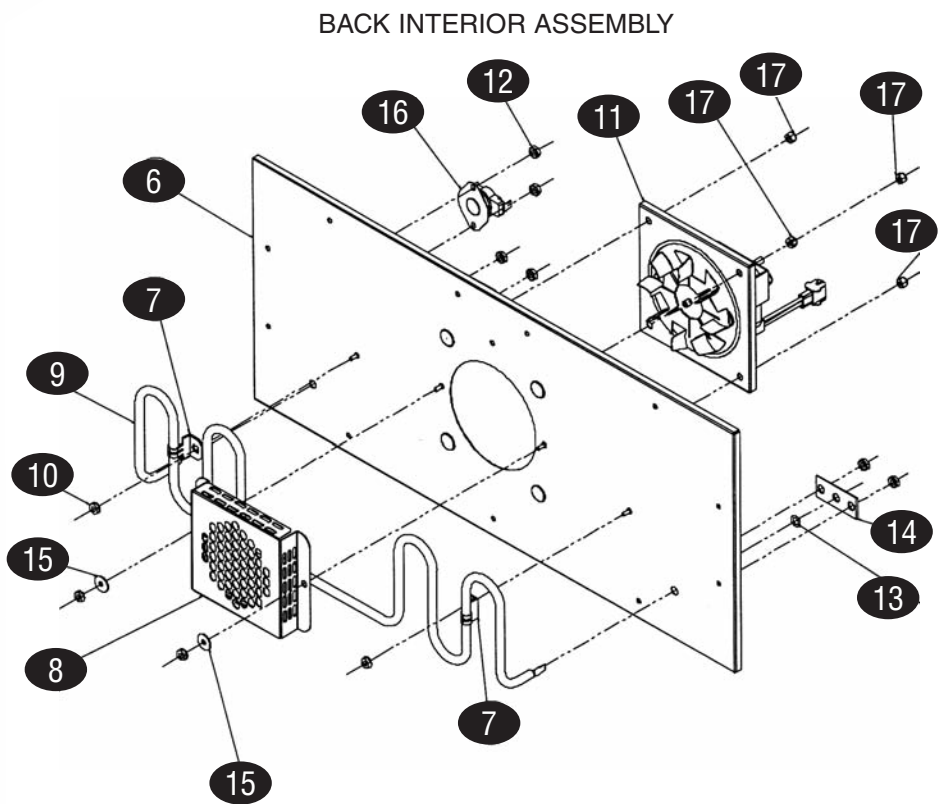

warming

#HB85DIAE WARMER DRAWER

HAGAR

WARMERS

CABINET ASSEMBLY

DRAWER ASSEMBLY

KEY	PART #	DESCRIPTION	KEY	PART #	DESCRIPTION
CABINET ASSEMBLY			DRAWER ASSEMBLY		
1	WP6255V55	Back Interior Assembly, 120v	11	WP937V04	Channel Mount
2	WP1153W21	Cavity Weld	12	WP936N01	Cover, Exterior
3	WPPS2181-2	Roller Kit, pkg 2	13	WPPS2213	Drawer Cover Kit
4	WPPS2227	Rail Drawer Weld, pkg 2	14	WPPS1393	Handle Kit
5	WP4098K270	Nut, Keps, 1/4-20, pkg 2	15	WPPS2181-2	Roller Kit, pkg 2
6	WP8886X07	Tank Assembly, 120v	16	WP4107K35	Screw, Phillips, 1/4-20x.625, pkg 4
7	WP3056Y97	Escutcheon/Control Assembly, 120v	17	WPPS2195	Gasket, Drawer
8	WPPS2319	Site Tube & Clamps			
9	WPPS1280-3	O-Ring & Drain Pipe Kit, pkg 3			
10	WPPS2705	Heater, 120V-840W			

DRAWER CABINET ASSEMBLY

ESCUTCHEON CONTROL ASSEMBLY

KEY	PART #	DESCRIPTION	KEY	PART #	DESCRIPTION
DRAWER CABINET ASSEMBLY			ESCUTCHEON CONTROL ASSEMBLY		
1	WP2333Y239	Cabinet Assembly	11	WPPS2474	Controller, HB85 Models
2	WP942N01	Cover, Exterior	12	WP2742Y09	Weld, Escutcheon
3	WP1960W13	Bottom Assembly	13	WP1893Y23	Housing Assembly, Rear
4	WP1127W20	Cover, Back	14	WPPS2304	Switch Kit, Power (replacement for Old Models)
5	WP978W20	Bottom Cover, Exterior	15	WPPS2304	Switch Kit, Power
6	WP7231T08	Drawer Assembly			
7	WPPS1654	Drain Cap Assembly			
8	WPPS2649	Relay			
9	WPPS1393	Handle			