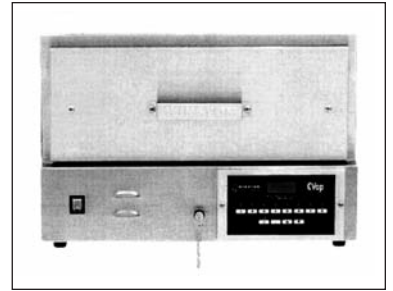

warming

#HB85DIAE WARMER DRAWER

HAGAR

WARMERS

CABINET ASSEMBLY

DRAWER ASSEMBLY

KEY	PART #	DESCRIPTION	KEY	PART #	DESCRIPTION
CABINET ASSEMBLY			DRAWER ASSEMBLY		
1	WP6255V55	Back Interior Assembly, 120v	11	WP937V04	Channel Mount
2	WP1153W21	Cavity Weld	12	WP936N01	Cover, Exterior
3	WPPS2181-2	Roller Kit, pkg 2	13	WPPS2213	Drawer Cover Kit
4	WPPS2227	Rail Drawer Weld, pkg 2	14	WPPS1393	Handle Kit
5	WP4098K270	Nut, Keps, 1/4-20, pkg 2	15	WPPS2181-2	Roller Kit, pkg 2
6	WP8886X07	Tank Assembly, 120v	16	WP4107K35	Screw, Phillips, 1/4-20x.625, pkg 4
7	WP3056Y97	Escutcheon/Control Assembly, 120v	17	WPPS2195	Gasket, Drawer
8	WPPS2319	Site Tube & Clamps			
9	WPPS1280-3	O-Ring & Drain Pipe Kit, pkg 3			
10	WPPS2705	Heater, 120V-840W			