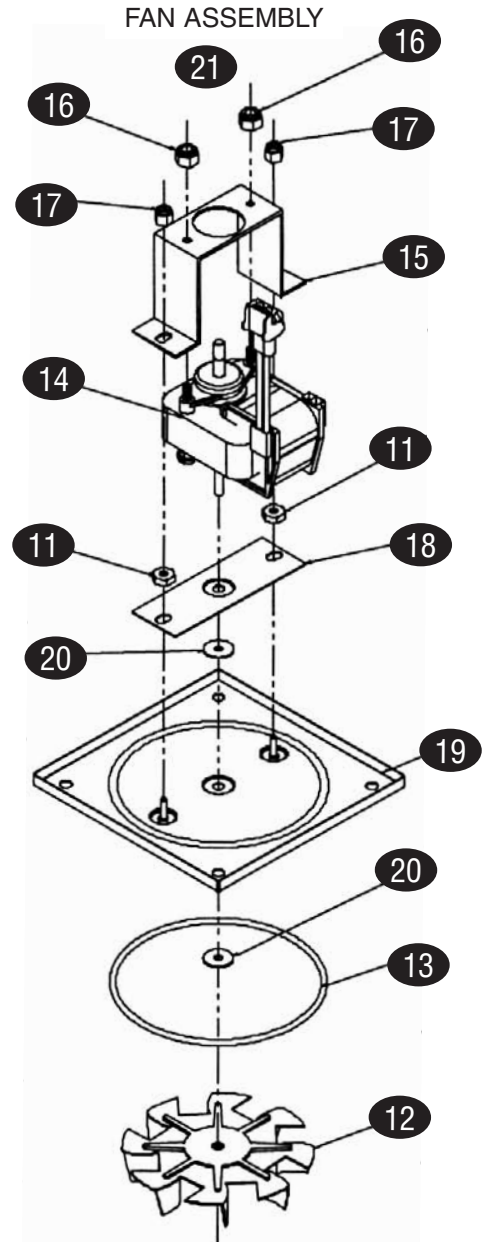

KEY	PART #	DESCRIPTION	KEY	PART #	DESCRIPTION
TANK ASSEMBLY			BACK INTERIOR ASSEMBLY		
1	WP6121W01	Cover, Heater	6	WP963X10	Cavity, Back Interior Weld
2	WPPS2706	Heater, 120v, 600w	7	WP695M01	Clamp, Heater, pkg 2
3	WPPS2198	Heater, 120v, 600w, Old Style (pre-5/02)	8	WP6071W01	Cover, Fan
4	WP4098K27	Lock Nut, Flange, 1/4"-20, pkg 4	9	WPPS2705	Heater, 120v, 840w
5	WP6122W01	Plate, Heater	10	WPPS2197	Heater, 120v, 840w, Old Style (pre-8/02)
	WP965U08	Tank Weld	11	WPPS1233-6	Nut, Hex, #10-32, S/S, pkg 4
			12	WPPS2704	Fan Motor Assembly
			13	WP4098K29	Nut, Keps, #10-32, pkg 10
			14	WPPS1784-3	O-Ring, .301 ID x .446 OD, pkg 2
			15	WP204M01	O-Ring Retainer, Heater, pkg 2
			16	WP1122N01	Washer, pkg 2
			17	WPPS2199	Thermostat, 250°
				WP4098N53	Nut, Nylon Insert, #10-32, pkg 4

WARMERS

BOTTOM ASSEMBLY

AIR PROBE ASSEMBLY
(REAR OF TANK)

WATER PROBE ASSEMBLY
(FRONT OF TANK)

FAN ASSEMBLY

KEY	PART #	DESCRIPTION	KEY	PART #	DESCRIPTION
BOTTOM ASSEMBLY					
1	WP945W11	Bottom	11	WP4098W78	Nut, Jam, 1/4"-20
2	WPPS2670-4	Bumper Feet, pkg 4	12	WPPS2544	Fan, 4"Diam, Aluminum
3	WP4091K03	Grommet Screw, #10, pkg 9	n/s	WPPS2188	Fan Blade, Plastic
AIR PROBE ASSEMBLY					
4	WPPS2472	Air Probe	13	WP6159W01	Fan Gasket Assembly
5	WP1160N01	Plate	14	WPPS2196	Motor, 120v
6	NLA	Nut (not sold separately)	15	WP176W08	Mount Fan
WATER PROBE ASSEMBLY					
7	WPPS2440	Water Probe Assembly	16	WP4098N53	Nut for Nylon Insert, #10-32
8	NLA	Water Probe (not sold separately)	17	WP4098Q58	Nut for Nylon Insert, #8-32
9	NLA	Ferrule (not sold separately)	18	WP1070W02	Retainer Shaft
10	NLA	Nut (not sold separately)	19	WP6106W01	Plate Weld
			20	WP4023W21	Washer Slinger
			21	WPPS2704	Fan & Motor Assembly, Complete