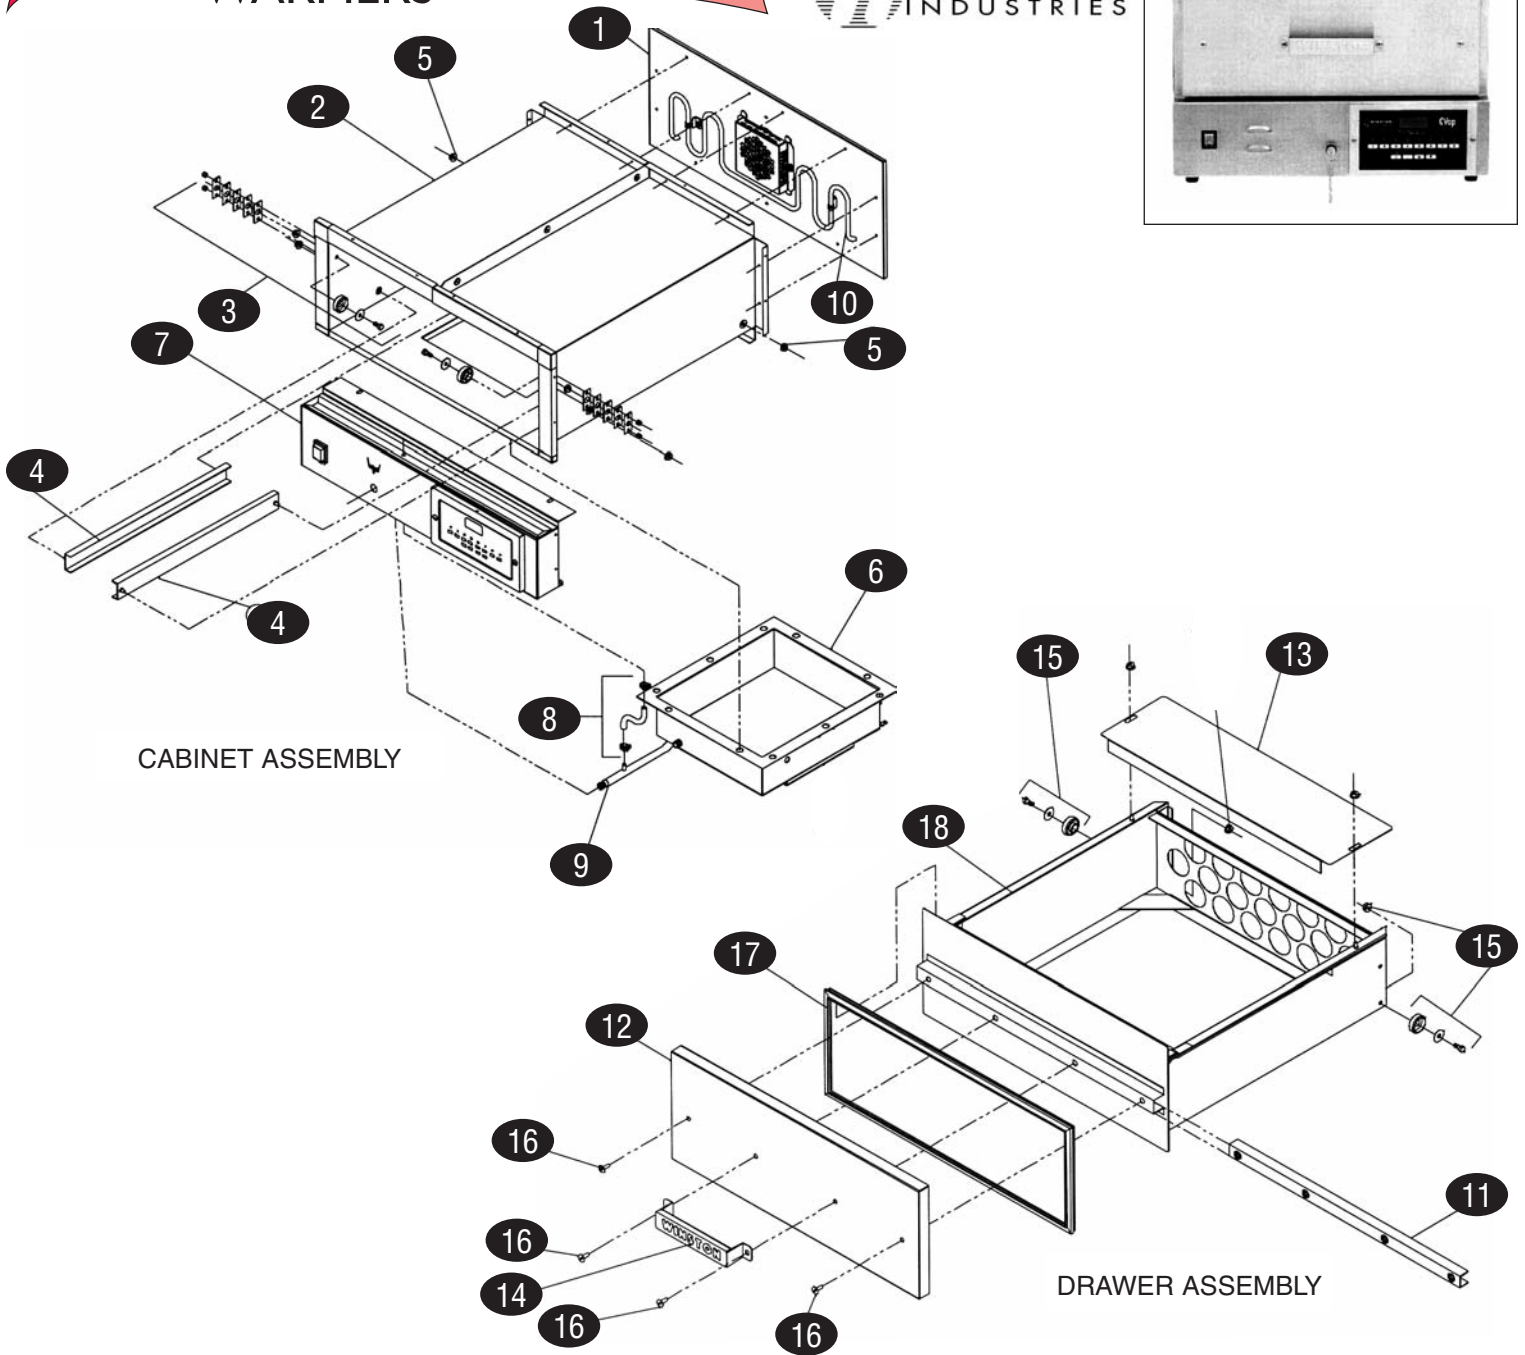

warming

#HB85DIAE WARMER DRAWER

HAGAR

WARMERS

CABINET ASSEMBLY

DRAWER ASSEMBLY

KEY	PART #	DESCRIPTION	KEY	PART #	DESCRIPTION
CABINET ASSEMBLY			DRAWER ASSEMBLY		
1	WP6255V55	Back Interior Assembly, 120v	11	WP937V04	Channel Mount
2	WP1153W21	Cavity Weld	12	WP936N01	Cover, Exterior
3	WPPS2181-2	Roller Kit, pkg 2	13	WPPS2213	Drawer Cover Kit
4	WPPS2227	Rail Drawer Weld, pkg 2	14	WPPS1393	Handle Kit
5	WP4098K270	Nut, Keps, 1/4-20, pkg 2	15	WPPS2181-2	Roller Kit, pkg 2
6	WP8886X07	Tank Assembly, 120v	16	WP4107K35	Screw, Phillips, 1/4-20x.625, pkg 4
7	WP3056Y97	Escutcheon/Control Assembly, 120v	17	WPPS2195	Gasket, Drawer
8	WPPS2319	Site Tube & Clamps			
9	WPPS1280-3	O-Ring & Drain Pipe Kit, pkg 3			
10	WPPS2705	Heater, 120V-840W			

DRAWER CABINET ASSEMBLY

ESCUTCHEON CONTROL ASSEMBLY

KEY	PART #	DESCRIPTION	KEY	PART #	DESCRIPTION
DRAWER CABINET ASSEMBLY			ESCUTCHEON CONTROL ASSEMBLY		
1	WP2333Y239	Cabinet Assembly	11	WPPS2474	Controller, HB85 Models
2	WP942N01	Cover, Exterior	12	WP2742Y09	Weld, Escutcheon
3	WP1960W13	Bottom Assembly	13	WP1893Y23	Housing Assembly, Rear
4	WP1127W20	Cover, Back	14	WPPS2304	Switch Kit, Power (replacement for Old Models)
5	WP978W20	Bottom Cover, Exterior	15	WPPS2304	Switch Kit, Power
6	WP7231T08	Drawer Assembly			
7	WPPS1654	Drain Cap Assembly			
8	WPPS2649	Relay			
9	WPPS1393	Handle			