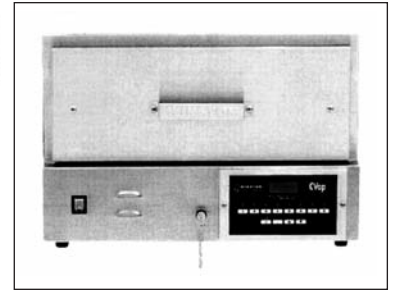

KEY	PART #	DESCRIPTION	KEY	PART #	DESCRIPTION
TANK ASSEMBLY			BACK INTERIOR ASSEMBLY		
1	WP6121W01	Cover, Heater	6	WP963X10	Cavity, Back Interior Weld
2	WPPS2706	Heater, 120v, 600w	7	WP695M01	Clamp, Heater, pkg 2
	WPPS2198	Heater, 120v, 600w, Old Style (pre-5/02)	8	WP6071W01	Cover, Fan
3	WP4098K27	Lock Nut, Flange, 1/4"-20, pkg 4	9	WPPS2705	Heater, 120v, 840w
4	WP6122W01	Plate, Heater		WPPS2197	Heater, 120v, 840w, Old Style (pre-8/02)
5	WP965U08	Tank Weld	10	WPPS1233-6	Nut, Hex, #10-32, S/S, pkg 4
			11	WPPS2704	Fan Motor Assembly
			12	WP4098K29	Nut, Keps, #10-32, pkg 10
			13	WPPS1784-3	O-Ring, .301 ID x .446 OD, pkg 2
			14	WP204M01	O-Ring Retainer, Heater, pkg 2
			15	WP1122N01	Washer, pkg 2
			16	WPPS2199	Thermostat, 250°
			17	WP4098N53	Nut, Nylon Insert, #10-32, pkg 4