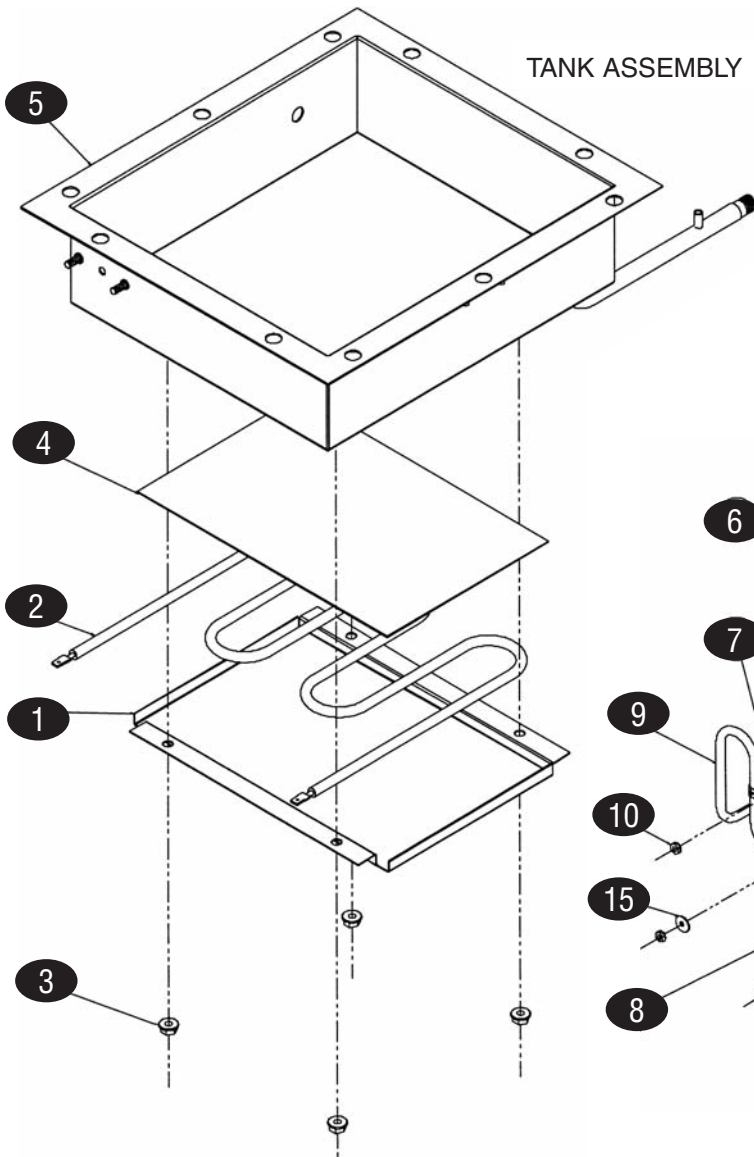

warming

#HB85DIAE WARMER DRAWER

HAGAR

WARMERS

KEY	PART #	DESCRIPTION	KEY	PART #	DESCRIPTION
CABINET ASSEMBLY			DRAWER ASSEMBLY		
1	WP6255V55	Back Interior Assembly, 120v	11	WP937V04	Channel Mount
2	WP1153W21	Cavity Weld	12	WP936N01	Cover, Exterior
3	WPPS2181-2	Roller Kit, pkg 2	13	WPPS2213	Drawer Cover Kit
4	WPPS2227	Rail Drawer Weld, pkg 2	14	WPPS1393	Handle Kit
5	WP4098K270	Nut, Keps, 1/4-20, pkg 2	15	WPPS2181-2	Roller Kit, pkg 2
6	WP8886X07	Tank Assembly, 120v	16	WP4107K35	Screw, Phillips, 1/4-20x.625, pkg 4
7	WP3056Y97	Escutcheon/Control Assembly, 120v	17	WPPS2195	Gasket, Drawer
8	WPPS2319	Site Tube & Clamps			
9	WPPS1280-3	O-Ring & Drain Pipe Kit, pkg 3			
10	WPPS2705	Heater, 120V-840W			

DRAWER CABINET ASSEMBLY

ESCUTCHEON CONTROL ASSEMBLY

KEY	PART #	DESCRIPTION	KEY	PART #	DESCRIPTION
DRAWER CABINET ASSEMBLY			ESCUTCHEON CONTROL ASSEMBLY		
1	WP2333Y239	Cabinet Assembly	11	WPPS2474	Controller, HB85 Models
2	WP942N01	Cover, Exterior	12	WP2742Y09	Weld, Escutcheon
3	WP1960W13	Bottom Assembly	13	WP1893Y23	Housing Assembly, Rear
4	WP1127W20	Cover, Back	14	WPPS2304	Switch Kit, Power (replacement for Old Models)
5	WP978W20	Bottom Cover, Exterior	15	WPPS2304	Switch Kit, Power
6	WP7231T08	Drawer Assembly			
7	WPPS1654	Drain Cap Assembly			
8	WPPS2649	Relay			
9	WPPS1393	Handle			