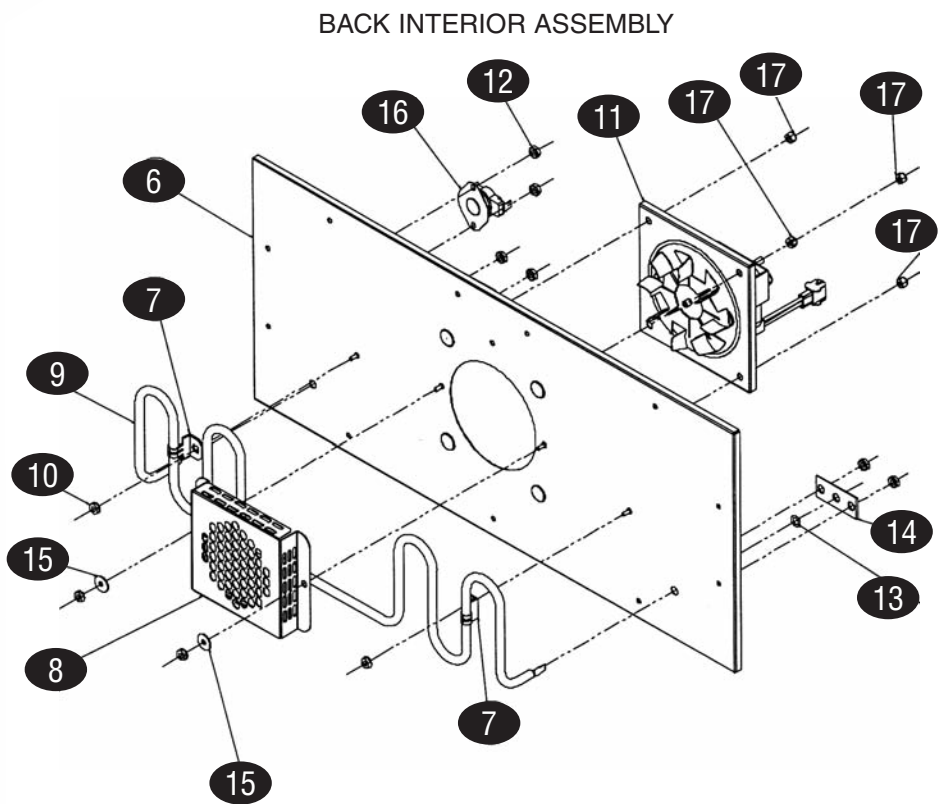

warming

#HB85DIAE WARMER DRAWER

HAGAR

WARMERS

KEY	PART #	DESCRIPTION	KEY	PART #	DESCRIPTION
CABINET ASSEMBLY			DRAWER ASSEMBLY		
1	WP6255V55	Back Interior Assembly, 120v	11	WP937V04	Channel Mount
2	WP1153W21	Cavity Weld	12	WP936N01	Cover, Exterior
3	WPPS2181-2	Roller Kit, pkg 2	13	WPPS2213	Drawer Cover Kit
4	WPPS2227	Rail Drawer Weld, pkg 2	14	WPPS1393	Handle Kit
5	WP4098K270	Nut, Keps, 1/4-20, pkg 2	15	WPPS2181-2	Roller Kit, pkg 2
6	WP8886X07	Tank Assembly, 120v	16	WP4107K35	Screw, Phillips, 1/4-20x.625, pkg 4
7	WP3056Y97	Escutcheon/Control Assembly, 120v	17	WPPS2195	Gasket, Drawer
8	WPPS2319	Site Tube & Clamps			
9	WPPS1280-3	O-Ring & Drain Pipe Kit, pkg 3			
10	WPPS2705	Heater, 120V-840W			

DRAWER CABINET ASSEMBLY

ESCUTCHEON CONTROL ASSEMBLY

KEY	PART #	DESCRIPTION	KEY	PART #	DESCRIPTION
DRAWER CABINET ASSEMBLY			ESCUTCHEON CONTROL ASSEMBLY		
1	WP2333Y239	Cabinet Assembly	11	WPPS2474	Controller, HB85 Models
2	WP942N01	Cover, Exterior	12	WP2742Y09	Weld, Escutcheon
3	WP1960W13	Bottom Assembly	13	WP1893Y23	Housing Assembly, Rear
4	WP1127W20	Cover, Back	14	WPPS2304	Switch Kit, Power (replacement for Old Models)
5	WP978W20	Bottom Cover, Exterior	15	WPPS2304	Switch Kit, Power
6	WP7231T08	Drawer Assembly			
7	WPPS1654	Drain Cap Assembly			
8	WPPS2649	Relay			
9	WPPS1393	Handle			