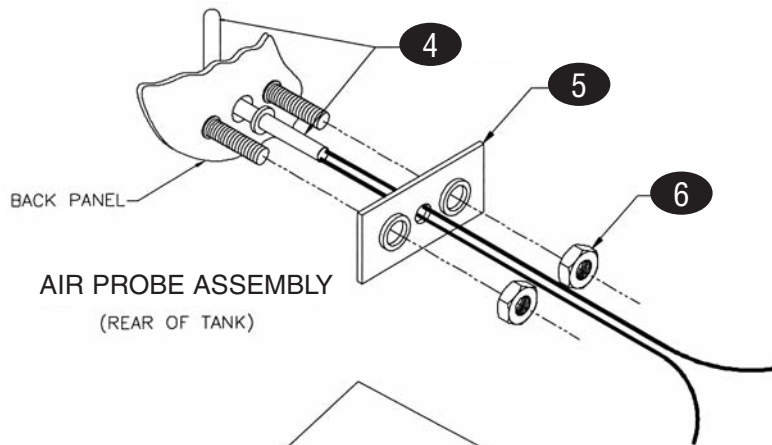

BOTTOM ASSEMBLY