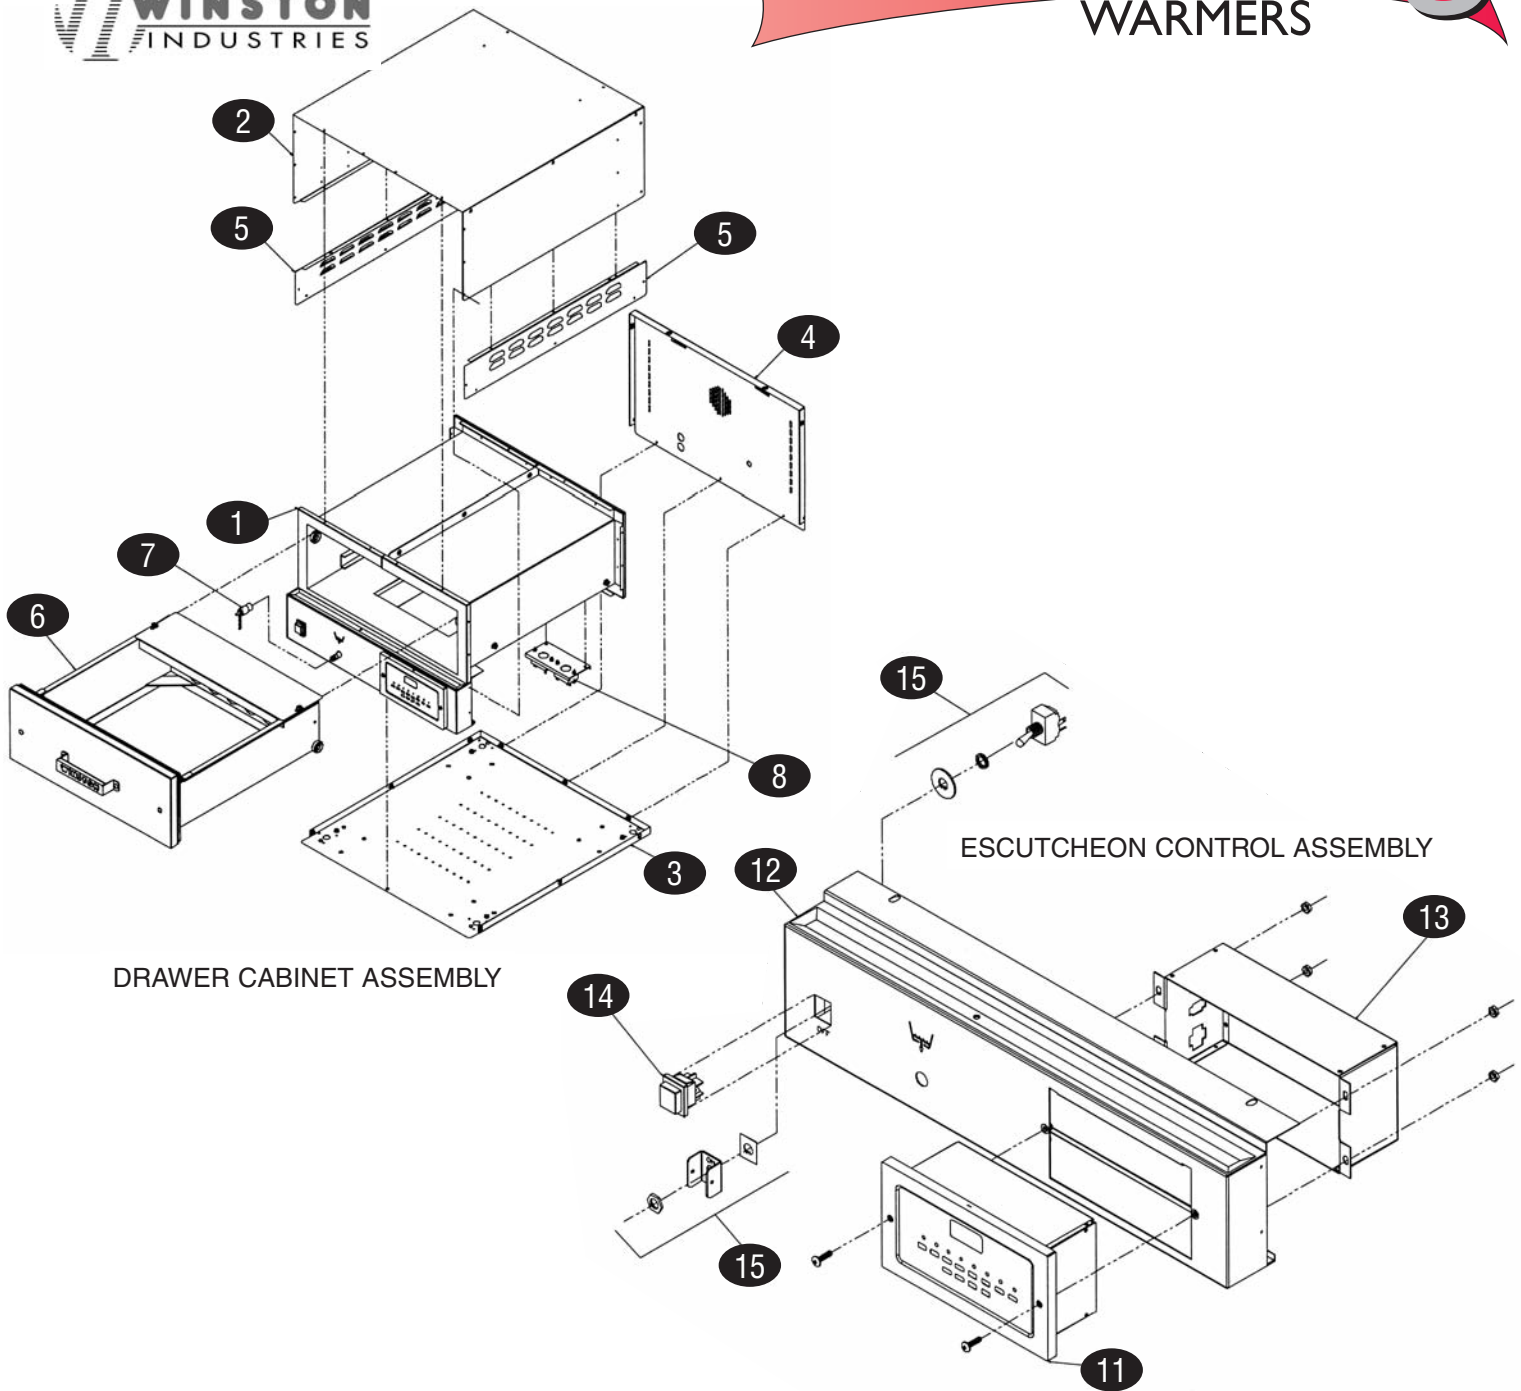

warming

#HB85DIAE WARMER DRAWER

HAGAR

WARMERS

CABINET ASSEMBLY

DRAWER ASSEMBLY

KEY	PART #	DESCRIPTION	KEY	PART #	DESCRIPTION
CABINET ASSEMBLY			DRAWER ASSEMBLY		
1	WP6255V55	Back Interior Assembly, 120v	11	WP937V04	Channel Mount
2	WP1153W21	Cavity Weld	12	WP936N01	Cover, Exterior
3	WPPS2181-2	Roller Kit, pkg 2	13	WPPS2213	Drawer Cover Kit
4	WPPS2227	Rail Drawer Weld, pkg 2	14	WPPS1393	Handle Kit
5	WP4098K270	Nut, Keps, 1/4-20, pkg 2	15	WPPS2181-2	Roller Kit, pkg 2
6	WP8886X07	Tank Assembly, 120v	16	WP4107K35	Screw, Phillips, 1/4-20x.625, pkg 4
7	WP3056Y97	Escutcheon/Control Assembly, 120v	17	WPPS2195	Gasket, Drawer
8	WPPS2319	Site Tube & Clamps			
9	WPPS1280-3	O-Ring & Drain Pipe Kit, pkg 3			
10	WPPS2705	Heater, 120V-840W			

DRAWER CABINET ASSEMBLY

ESCUTCHEON CONTROL ASSEMBLY

KEY	PART #	DESCRIPTION	KEY	PART #	DESCRIPTION
DRAWER CABINET ASSEMBLY			ESCUTCHEON CONTROL ASSEMBLY		
1	WP2333Y239	Cabinet Assembly	11	WPPS2474	Controller, HB85 Models
2	WP942N01	Cover, Exterior	12	WP2742Y09	Weld, Escutcheon
3	WP1960W13	Bottom Assembly	13	WP1893Y23	Housing Assembly, Rear
4	WP1127W20	Cover, Back	14	WPPS2304	Switch Kit, Power (replacement for Old Models)
5	WP978W20	Bottom Cover, Exterior	15	WPPS2304	Switch Kit, Power
6	WP7231T08	Drawer Assembly			
7	WPPS1654	Drain Cap Assembly			
8	WPPS2649	Relay			
9	WPPS1393	Handle			