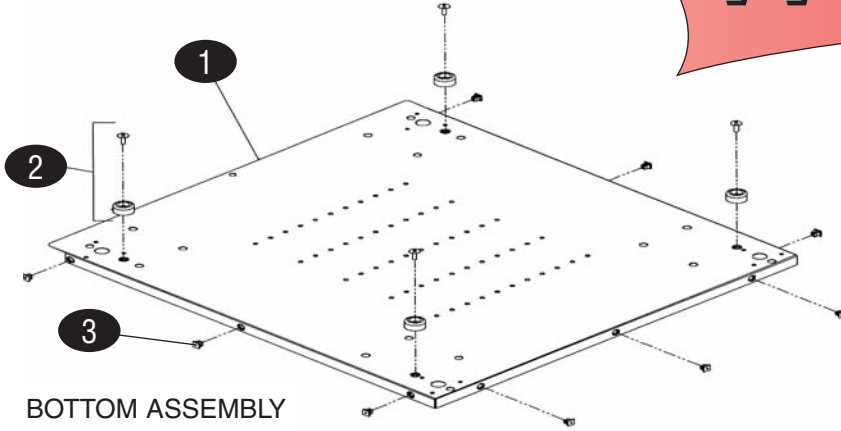

WARMERS

KEY	PART #	DESCRIPTION	KEY	PART #	DESCRIPTION
BOTTOM ASSEMBLY					
1	WP945W11	Bottom	11	WP4098W78	Nut, Jam, 1/4"-20
2	WPPS2670-4	Bumper Feet, pkg 4	12	WPPS2544	Fan, 4"Diam, Aluminum
3	WP4091K03	Grommet Screw, #10, pkg 9	n/s	WPPS2188	Fan Blade, Plastic
AIR PROBE ASSEMBLY					
4	WPPS2472	Air Probe	13	WP6159W01	Fan Gasket Assembly
5	WP1160N01	Plate	14	WPPS2196	Motor, 120v
6	NLA	Nut (not sold separately)	15	WP176W08	Mount Fan
WATER PROBE ASSEMBLY					
7	WPPS2440	Water Probe Assembly	16	WP4098N53	Nut for Nylon Insert, #10-32
8	NLA	Water Probe (not sold separately)	17	WP4098Q58	Nut for Nylon Insert, #8-32
9	NLA	Ferrule (not sold separately)	18	WP1070W02	Retainer Shaft
10	NLA	Nut (not sold separately)	19	WP6106W01	Plate Weld
			20	WP4023W21	Washer Slinger
			21	WPPS2704	Fan & Motor Assembly, Complete