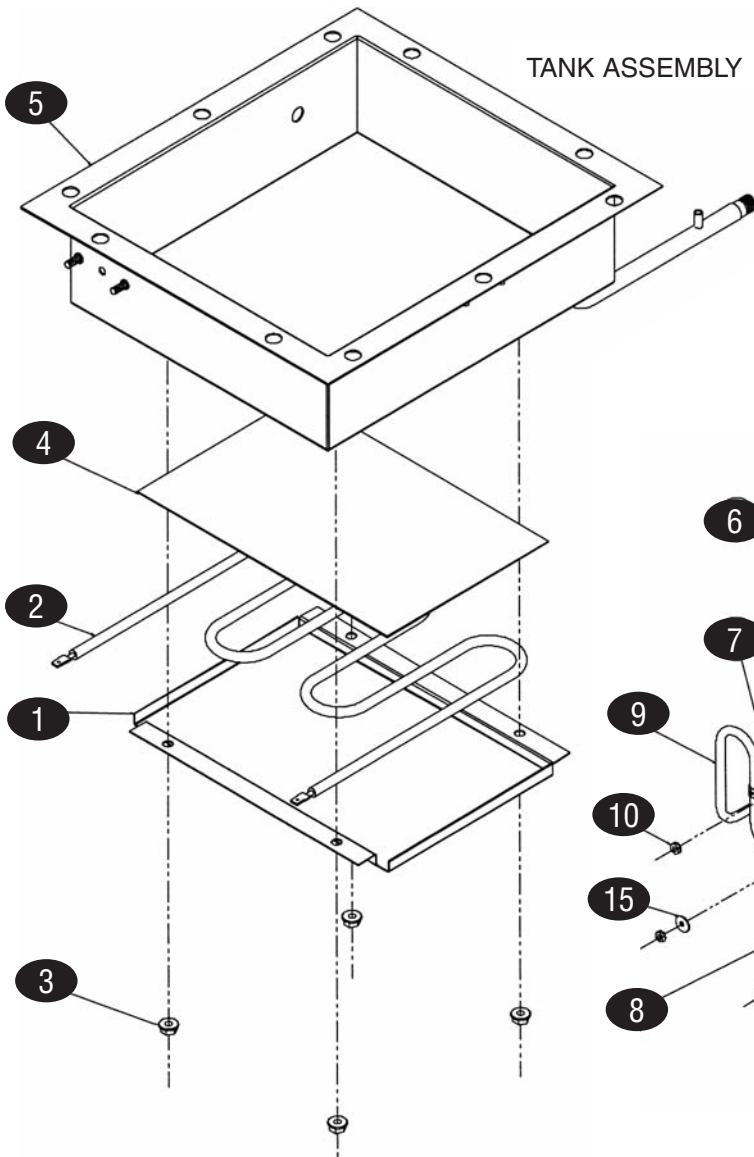

warming

#HB85DIAE WARMER DRAWER

HAGAR

WARMERS

CABINET ASSEMBLY

DRAWER ASSEMBLY

KEY	PART #	DESCRIPTION	KEY	PART #	DESCRIPTION
CABINET ASSEMBLY			DRAWER ASSEMBLY		
1	WP6255V55	Back Interior Assembly, 120v	11	WP937V04	Channel Mount
2	WP1153W21	Cavity Weld	12	WP936N01	Cover, Exterior
3	WPPS2181-2	Roller Kit, pkg 2	13	WPPS2213	Drawer Cover Kit
4	WPPS2227	Rail Drawer Weld, pkg 2	14	WPPS1393	Handle Kit
5	WP4098K270	Nut, Keps, 1/4-20, pkg 2	15	WPPS2181-2	Roller Kit, pkg 2
6	WP8886X07	Tank Assembly, 120v	16	WP4107K35	Screw, Phillips, 1/4-20x.625, pkg 4
7	WP3056Y97	Escutcheon/Control Assembly, 120v	17	WPPS2195	Gasket, Drawer
8	WPPS2319	Site Tube & Clamps			
9	WPPS1280-3	O-Ring & Drain Pipe Kit, pkg 3			
10	WPPS2705	Heater, 120V-840W			

DRAWER CABINET ASSEMBLY

ESCUTCHEON CONTROL ASSEMBLY

KEY	PART #	DESCRIPTION	KEY	PART #	DESCRIPTION
DRAWER CABINET ASSEMBLY			ESCUTCHEON CONTROL ASSEMBLY		
1	WP2333Y239	Cabinet Assembly	11	WPPS2474	Controller, HB85 Models
2	WP942N01	Cover, Exterior	12	WP2742Y09	Weld, Escutcheon
3	WP1960W13	Bottom Assembly	13	WP1893Y23	Housing Assembly, Rear
4	WP1127W20	Cover, Back	14	WPPS2304	Switch Kit, Power (replacement for Old Models)
5	WP978W20	Bottom Cover, Exterior	15	WPPS2304	Switch Kit, Power
6	WP7231T08	Drawer Assembly			
7	WPPS1654	Drain Cap Assembly			
8	WPPS2649	Relay			
9	WPPS1393	Handle			