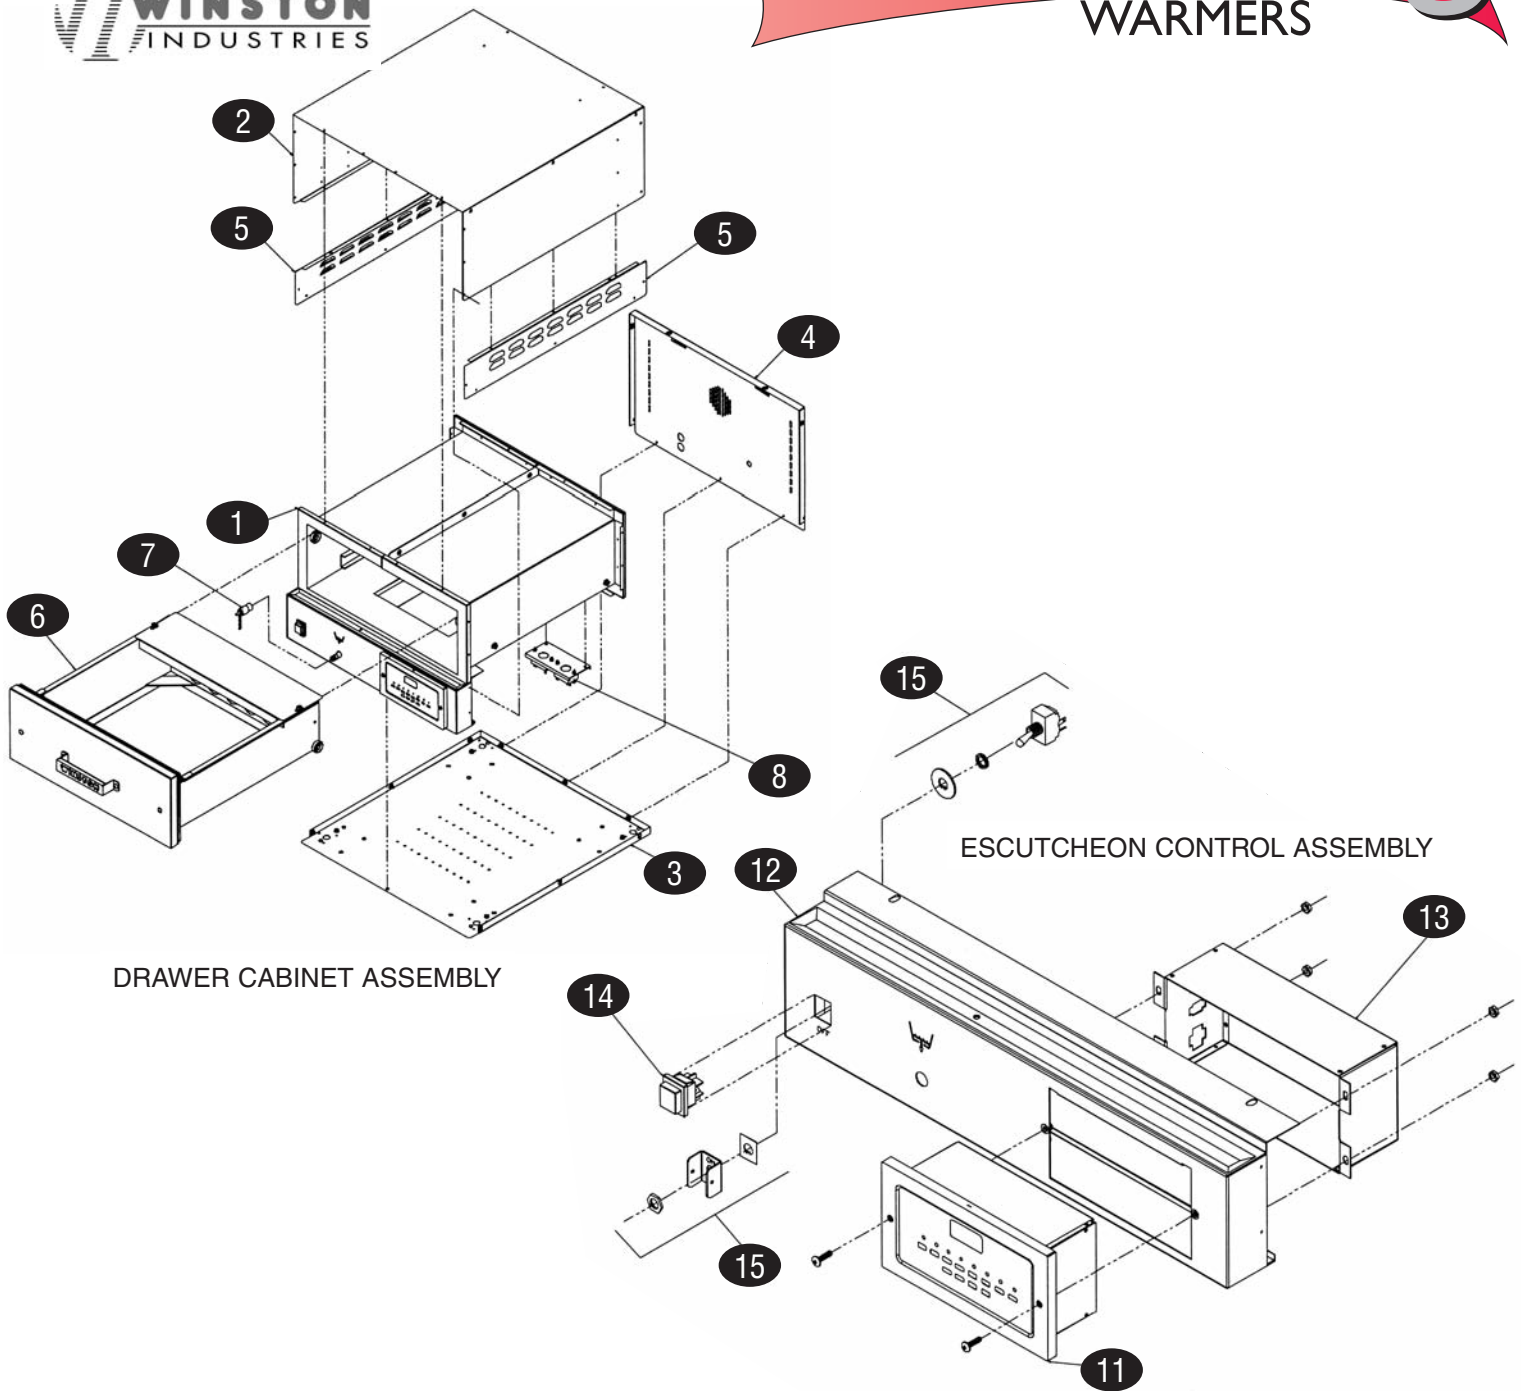

warming

#HB85DIAE WARMER DRAWER

HAGAR

WARMERS

KEY	PART #	DESCRIPTION	KEY	PART #	DESCRIPTION
CABINET ASSEMBLY			DRAWER ASSEMBLY		
1	WP6255V55	Back Interior Assembly, 120v	11	WP937V04	Channel Mount
2	WP1153W21	Cavity Weld	12	WP936N01	Cover, Exterior
3	WPPS2181-2	Roller Kit, pkg 2	13	WPPS2213	Drawer Cover Kit
4	WPPS2227	Rail Drawer Weld, pkg 2	14	WPPS1393	Handle Kit
5	WP4098K270	Nut, Keps, 1/4-20, pkg 2	15	WPPS2181-2	Roller Kit, pkg 2
6	WP8886X07	Tank Assembly, 120v	16	WP4107K35	Screw, Phillips, 1/4-20x.625, pkg 4
7	WP3056Y97	Escutcheon/Control Assembly, 120v	17	WPPS2195	Gasket, Drawer
8	WPPS2319	Site Tube & Clamps			
9	WPPS1280-3	O-Ring & Drain Pipe Kit, pkg 3			
10	WPPS2705	Heater, 120V-840W			

DRAWER CABINET ASSEMBLY

ESCUTCHEON CONTROL ASSEMBLY

KEY	PART #	DESCRIPTION	KEY	PART #	DESCRIPTION
DRAWER CABINET ASSEMBLY			ESCUTCHEON CONTROL ASSEMBLY		
1	WP2333Y239	Cabinet Assembly	11	WPPS2474	Controller, HB85 Models
2	WP942N01	Cover, Exterior	12	WP2742Y09	Weld, Escutcheon
3	WP1960W13	Bottom Assembly	13	WP1893Y23	Housing Assembly, Rear
4	WP1127W20	Cover, Back	14	WPPS2304	Switch Kit, Power (replacement for Old Models)
5	WP978W20	Bottom Cover, Exterior	15	WPPS2304	Switch Kit, Power
6	WP7231T08	Drawer Assembly			
7	WPPS1654	Drain Cap Assembly			
8	WPPS2649	Relay			
9	WPPS1393	Handle			