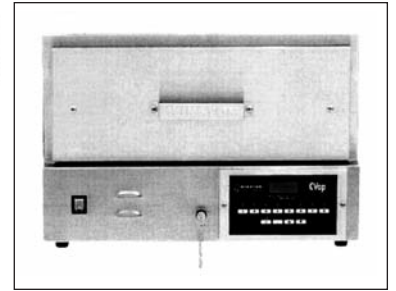

KEY	PART #	DESCRIPTION	KEY	PART #	DESCRIPTION
TANK ASSEMBLY			BACK INTERIOR ASSEMBLY		
1	WP6121W01	Cover, Heater	6	WP963X10	Cavity, Back Interior Weld
2	WPPS2706	Heater, 120v, 600w	7	WP695M01	Clamp, Heater, pkg 2
3	WPPS2198	Heater, 120v, 600w, Old Style (pre-5/02)	8	WP6071W01	Cover, Fan
4	WP4098K27	Lock Nut, Flange, 1/4"-20, pkg 4	9	WPPS2705	Heater, 120v, 840w
5	WP6122W01	Plate, Heater	10	WPPS2197	Heater, 120v, 840w, Old Style (pre-8/02)
	WP965U08	Tank Weld	11	WPPS1233-6	Nut, Hex, #10-32, S/S, pkg 4
			12	WPPS2704	Fan Motor Assembly
			13	WP4098K29	Nut, Keps, #10-32, pkg 10
			14	WPPS1784-3	O-Ring, .301 ID x .446 OD, pkg 2
			15	WP204M01	O-Ring Retainer, Heater, pkg 2
			16	WP1122N01	Washer, pkg 2
			17	WPPS2199	Thermostat, 250°
				WP4098N53	Nut, Nylon Insert, #10-32, pkg 4