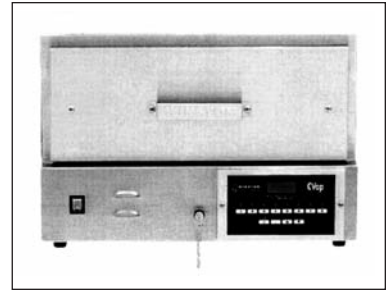

warming

#HB85DIAE WARMER DRAWER

HAGAR

WARMERS

KEY	PART #	DESCRIPTION	KEY	PART #	DESCRIPTION
CABINET ASSEMBLY			DRAWER ASSEMBLY		
1	WP6255V55	Back Interior Assembly, 120v	11	WP937V04	Channel Mount
2	WP1153W21	Cavity Weld	12	WP936N01	Cover, Exterior
3	WPPS2181-2	Roller Kit, pkg 2	13	WPPS2213	Drawer Cover Kit
4	WPPS2227	Rail Drawer Weld, pkg 2	14	WPPS1393	Handle Kit
5	WP4098K270	Nut, Keps, 1/4-20, pkg 2	15	WPPS2181-2	Roller Kit, pkg 2
6	WP8886X07	Tank Assembly, 120v	16	WP4107K35	Screw, Phillips, 1/4-20x.625, pkg 4
7	WP3056Y97	Escutcheon/Control Assembly, 120v	17	WPPS2195	Gasket, Drawer
8	WPPS2319	Site Tube & Clamps			
9	WPPS1280-3	O-Ring & Drain Pipe Kit, pkg 3			
10	WPPS2705	Heater, 120V-840W			