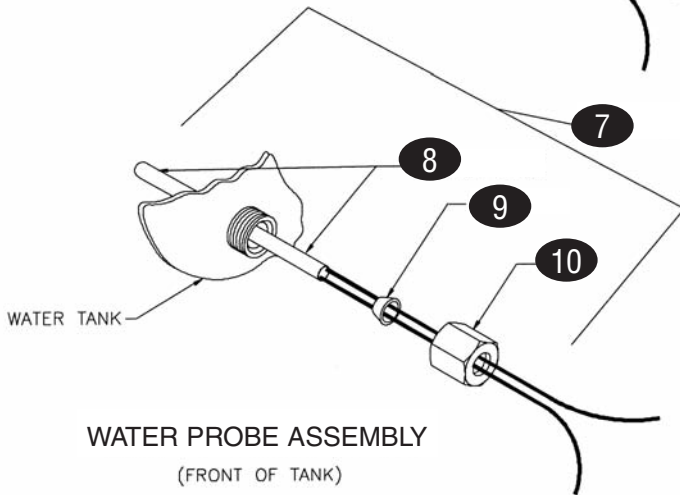

KEY	PART #	DESCRIPTION	KEY	PART #	DESCRIPTION
TANK ASSEMBLY			BACK INTERIOR ASSEMBLY		
1	WP6121W01	Cover, Heater	6	WP963X10	Cavity, Back Interior Weld
2	WPPS2706	Heater, 120v, 600w	7	WP695M01	Clamp, Heater, pkg 2
3	WPPS2198	Heater, 120v, 600w, Old Style (pre-5/02)	8	WP6071W01	Cover, Fan
4	WP4098K27	Lock Nut, Flange, 1/4"-20, pkg 4	9	WPPS2705	Heater, 120v, 840w
5	WP6122W01	Plate, Heater	10	WPPS2197	Heater, 120v, 840w, Old Style (pre-8/02)
	WP965U08	Tank Weld	11	WPPS1233-6	Nut, Hex, #10-32, S/S, pkg 4
			12	WPPS2704	Fan Motor Assembly
			13	WP4098K29	Nut, Keps, #10-32, pkg 10
			14	WPPS1784-3	O-Ring, .301 ID x .446 OD, pkg 2
			15	WP204M01	O-Ring Retainer, Heater, pkg 2
			16	WP1122N01	Washer, pkg 2
			17	WPPS2199	Thermostat, 250°
				WP4098N53	Nut, Nylon Insert, #10-32, pkg 4

WARMERS

BOTTOM ASSEMBLY

AIR PROBE ASSEMBLY
(REAR OF TANK)

WATER PROBE ASSEMBLY
(FRONT OF TANK)

FAN ASSEMBLY

KEY	PART #	DESCRIPTION	KEY	PART #	DESCRIPTION
BOTTOM ASSEMBLY					
1	WP945W11	Bottom	11	WP4098W78	Nut, Jam, 1/4"-20
2	WPPS2670-4	Bumper Feet, pkg 4	12	WPPS2544	Fan, 4"Diam, Aluminum
3	WP4091K03	Grommet Screw, #10, pkg 9	n/s	WPPS2188	Fan Blade, Plastic
AIR PROBE ASSEMBLY					
4	WPPS2472	Air Probe	13	WP6159W01	Fan Gasket Assembly
5	WP1160N01	Plate	14	WPPS2196	Motor, 120v
6	NLA	Nut (not sold separately)	15	WP176W08	Mount Fan
WATER PROBE ASSEMBLY					
7	WPPS2440	Water Probe Assembly	16	WP4098N53	Nut for Nylon Insert, #10-32
8	NLA	Water Probe (not sold separately)	17	WP4098Q58	Nut for Nylon Insert, #8-32
9	NLA	Ferrule (not sold separately)	18	WP1070W02	Retainer Shaft
10	NLA	Nut (not sold separately)	19	WP6106W01	Plate Weld
			20	WP4023W21	Washer Slinger
			21	WPPS2704	Fan & Motor Assembly, Complete