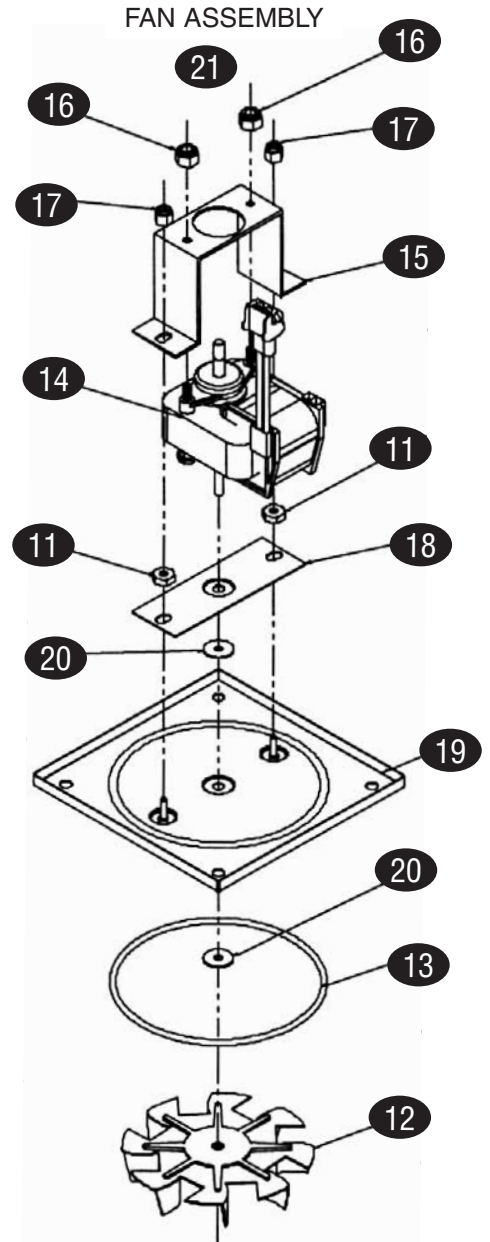

KEY	PART #	DESCRIPTION	KEY	PART #	DESCRIPTION
TANK ASSEMBLY			BACK INTERIOR ASSEMBLY		
1	WP6121W01	Cover, Heater	6	WP963X10	Cavity, Back Interior Weld
2	WPPS2706	Heater, 120v, 600w	7	WP695M01	Clamp, Heater, pkg 2
	WPPS2198	Heater, 120v, 600w, Old Style (pre-5/02)	8	WP6071W01	Cover, Fan
3	WP4098K27	Lock Nut, Flange, 1/4"-20, pkg 4	9	WPPS2705	Heater, 120v, 840w
4	WP6122W01	Plate, Heater		WPPS2197	Heater, 120v, 840w, Old Style (pre-8/02)
5	WP965U08	Tank Weld	10	WPPS1233-6	Nut, Hex, #10-32, S/S, pkg 4
			11	WPPS2704	Fan Motor Assembly
			12	WP4098K29	Nut, Keps, #10-32, pkg 10
			13	WPPS1784-3	O-Ring, .301 ID x .446 OD, pkg 2
			14	WP204M01	O-Ring Retainer, Heater, pkg 2
			15	WP1122N01	Washer, pkg 2
			16	WPPS2199	Thermostat, 250°
			17	WP4098N53	Nut, Nylon Insert, #10-32, pkg 4

WARMERS

BOTTOM ASSEMBLY

AIR PROBE ASSEMBLY
(REAR OF TANK)

WATER PROBE ASSEMBLY
(FRONT OF TANK)

FAN ASSEMBLY

KEY	PART #	DESCRIPTION	KEY	PART #	DESCRIPTION
BOTTOM ASSEMBLY					
1	WP945W11	Bottom	11	WP4098W78	Nut, Jam, 1/4"-20
2	WPPS2670-4	Bumper Feet, pkg 4	12	WPPS2544	Fan, 4"Diam, Aluminum
3	WP4091K03	Grommet Screw, #10, pkg 9	n/s	WPPS2188	Fan Blade, Plastic
AIR PROBE ASSEMBLY					
4	WPPS2472	Air Probe	13	WP6159W01	Fan Gasket Assembly
5	WP1160N01	Plate	14	WPPS2196	Motor, 120v
6	NLA	Nut (not sold separately)	15	WP176W08	Mount Fan
WATER PROBE ASSEMBLY					
7	WPPS2440	Water Probe Assembly	16	WP4098N53	Nut for Nylon Insert, #10-32
8	NLA	Water Probe (not sold separately)	17	WP4098Q58	Nut for Nylon Insert, #8-32
9	NLA	Ferrule (not sold separately)	18	WP1070W02	Retainer Shaft
10	NLA	Nut (not sold separately)	19	WP6106W01	Plate Weld
			20	WP4023W21	Washer Slinger
			21	WPPS2704	Fan & Motor Assembly, Complete