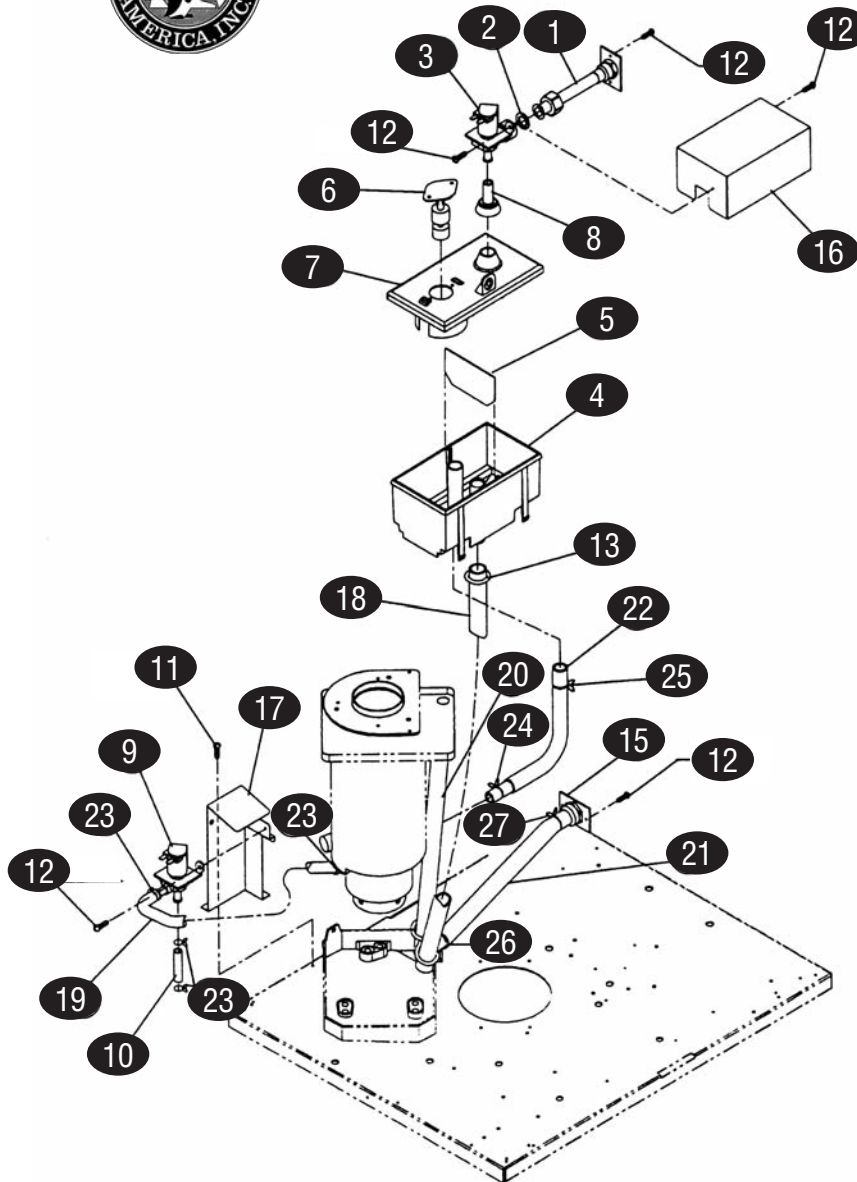

refrigeration

MODEL #F-1000

HAGAR

MODULAR FLAKER ICE MACHINES

KEY	PART #	DESCRIPTION	KEY	PART #	DESCRIPTION
1	HOSH52029	Gear Motor			
2	HOSSA2031	Barrier for Gear Motor			
3	HOS4A1297-01	Coupling, Spline			
4	HOS2A0947G01	Housing			
5	HOS7616-G065	O-Ring			
6	HOS432492-01	Mechanical Seal			
8	HOS2A1227G01	Evaporator			
9	HOS3A2176G01	Extruding Head, 70N			
10	HOS429121-01	Cap Screw, Socket Head			
11	HOS427184-01	Washer			
12	HOS327145-01	Cutter			
13	HOS713S-0416	Dowel Pin			
14	HOS7B02-1030	Bolt			

KEY	PART #	DESCRIPTION	KEY	PART #	DESCRIPTION
1	HOS4A0891G01	Water Supply Pipe	15	HOS4A0776G01	Fitting
2	HOS4A0867-01	Washer	16	HOS3A0553-01	Water Valve Bracket
3	HOS4A0865-01	Water Valve	17	HOS3A0554-01	Water Valve Bracket, D
4	HOS2A0753-01	Reservoir	18	HOS7730-1822	Hose, Silicone
5	HOS4A1255-01	Reservoir Separator	19	HOS7730-0912	Hose, Silicone
6	HOS435490-01	Float Switch		HOS773013896	Hose, Silicone
7	HOS214810-01	Reservoir Cover	20	HOS7725-1923	Hose, Vinyl
8	HOS4A0869-01	Inlet Reservoir	21	HOS7716-2025	Hose, Vinyl
9	HOS4A2772-01	Water Valve	22	HOS4A1165-01	Reservoir Hose
10	HOS773013812	Hose, Vinyl	23	HOSHS-0112	Hose Clamp
	HOS7716-0913	Hose, Vinyl		HOS4A2017-08	Hose Clamp
11	HOST20408S	Screw, T2	24	HOSHS-0112	Hose Clamp
12	HOS4A2017-09	Screw	25	HOSHS-0112	Hose Clamp
n/s	HOS435934-06	Clamp	26	HOSHS-0112	Hose Clamp
n/s	HOS4A2017-09	Clamp	27	HOSHS-0112	Hose Clamp
13	HOS8911-0100	Cable Tie			
n/s	HOS4A2017-07	Clamp			