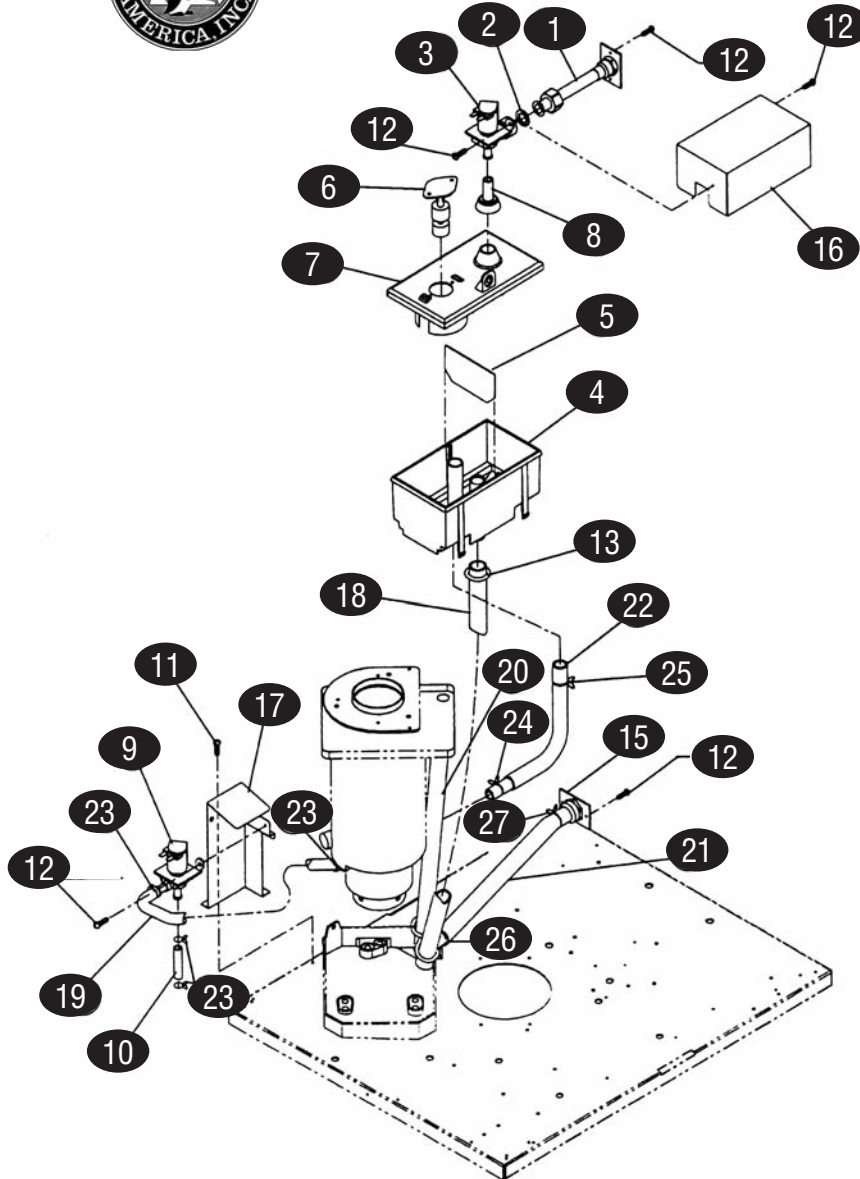

refrigeration

MODEL #F-1000

HAGAR

MODULAR FLAKER ICE MACHINES

KEY	PART #	DESCRIPTION	KEY	PART #	DESCRIPTION
1	HOSH52029	Gear Motor			
2	HOSSA2031	Barrier for Gear Motor			
3	HOS4A1297-01	Coupling, Spline			
4	HOS2A0947G01	Housing			
5	HOS7616-G065	O-Ring			
6	HOS432492-01	Mechanical Seal			
8	HOS2A1227G01	Evaporator			
9	HOS3A2176G01	Extruding Head, 70N			
10	HOS429121-01	Cap Screw, Socket Head			
11	HOS427184-01	Washer			
12	HOS327145-01	Cutter			
13	HOS713S-0416	Dowel Pin			
14	HOS7B02-1030	Bolt			

KEY	PART #	DESCRIPTION	KEY	PART #	DESCRIPTION
1	HOS4A0891G01	Water Supply Pipe	15	HOS4A0776G01	Fitting
2	HOS4A0867-01	Washer	16	HOS3A0553-01	Water Valve Bracket
3	HOS4A0865-01	Water Valve	17	HOS3A0554-01	Water Valve Bracket, D
4	HOS2A0753-01	Reservoir	18	HOS7730-1822	Hose, Silicone
5	HOS4A1255-01	Reservoir Separator	19	HOS7730-0912	Hose, Silicone
6	HOS435490-01	Float Switch		HOS773013896	Hose, Silicone
7	HOS214810-01	Reservoir Cover	20	HOS7725-1923	Hose, Vinyl
8	HOS4A0869-01	Inlet Reservoir	21	HOS7716-2025	Hose, Vinyl
9	HOS4A2772-01	Water Valve	22	HOS4A1165-01	Reservoir Hose
10	HOS773013812	Hose, Vinyl	23	HOSHS-0112	Hose Clamp
	HOS7716-0913	Hose, Vinyl		HOS4A2017-08	Hose Clamp
11	HOST20408S	Screw, T2	24	HOSHS-0112	Hose Clamp
12	HOS4A2017-09	Screw	25	HOSHS-0112	Hose Clamp
n/s	HOS435934-06	Clamp	26	HOSHS-0112	Hose Clamp
n/s	HOS4A2017-09	Clamp	27	HOSHS-0112	Hose Clamp
13	HOS8911-0100	Cable Tie			
n/s	HOS4A2017-07	Clamp			