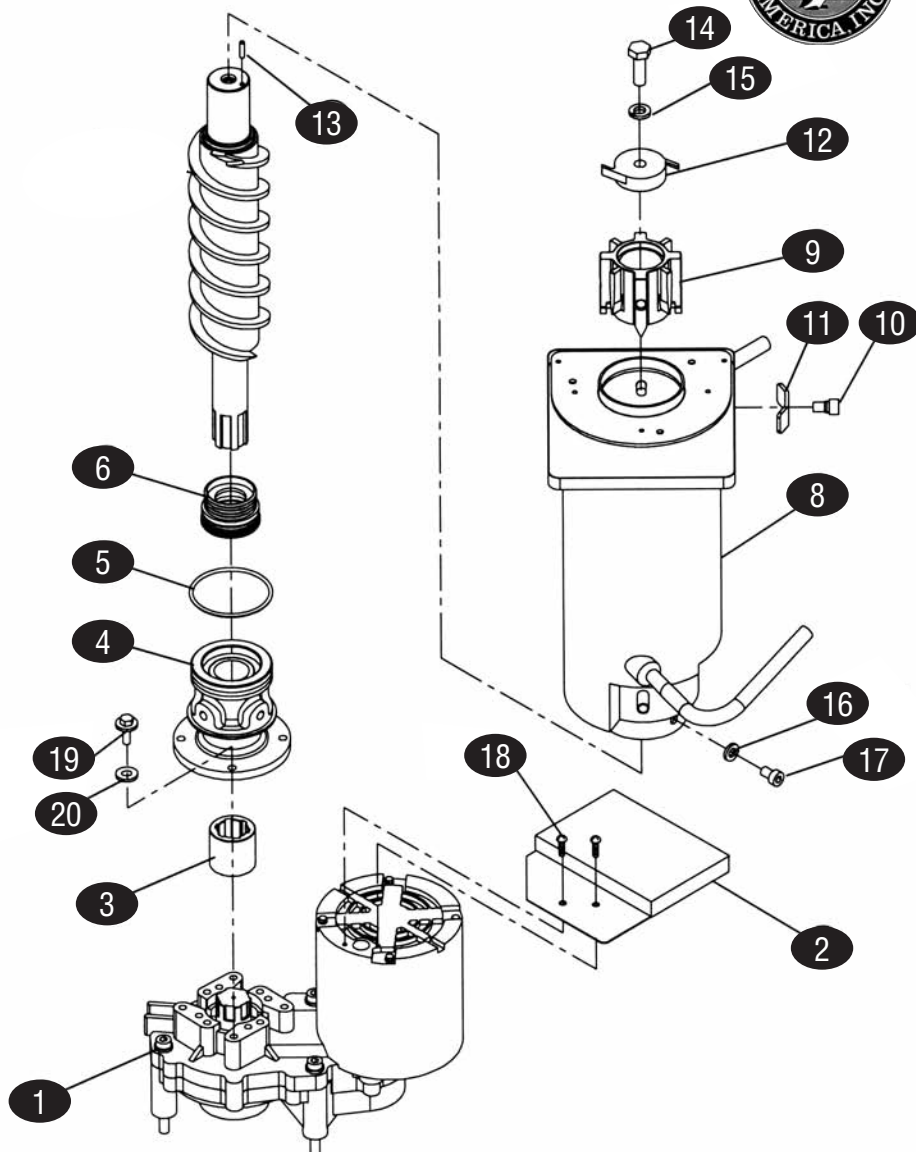

refrigeration

MODEL #F-1000

HAGAR

MODULAR FLAKER ICE MACHINES

KEY	PART #	DESCRIPTION	KEY	PART #	DESCRIPTION
1	HOSH52029	Gear Motor			
2	HOSSA2031	Barrier for Gear Motor			
3	HOS4A1297-01	Coupling, Spline			
4	HOS2A0947G01	Housing			
5	HOS7616-G065	O-Ring			
6	HOS432492-01	Mechanical Seal			
8	HOS2A1227G01	Evaporator			
9	HOS3A2176G01	Extruding Head, 70N			
10	HOS429121-01	Cap Screw, Socket Head			
11	HOS427184-01	Washer			
12	HOS327145-01	Cutter			
13	HOS713S-0416	Dowel Pin			
14	HOS7B02-1030	Bolt			

KEY	PART #	DESCRIPTION	KEY	PART #	DESCRIPTION
1	HOS4A0891G01	Water Supply Pipe	15	HOS4A0776G01	Fitting
2	HOS4A0867-01	Washer	16	HOS3A0553-01	Water Valve Bracket
3	HOS4A0865-01	Water Valve	17	HOS3A0554-01	Water Valve Bracket, D
4	HOS2A0753-01	Reservoir	18	HOS7730-1822	Hose, Silicone
5	HOS4A1255-01	Reservoir Separator	19	HOS7730-0912	Hose, Silicone
6	HOS435490-01	Float Switch		HOS773013896	Hose, Silicone
7	HOS214810-01	Reservoir Cover	20	HOS7725-1923	Hose, Vinyl
8	HOS4A0869-01	Inlet Reservoir	21	HOS7716-2025	Hose, Vinyl
9	HOS4A2772-01	Water Valve	22	HOS4A1165-01	Reservoir Hose
10	HOS773013812	Hose, Vinyl	23	HOSHS-0112	Hose Clamp
	HOS7716-0913	Hose, Vinyl		HOS4A2017-08	Hose Clamp
11	HOST20408S	Screw, T2	24	HOSHS-0112	Hose Clamp
12	HOS4A2017-09	Screw	25	HOSHS-0112	Hose Clamp
n/s	HOS435934-06	Clamp	26	HOSHS-0112	Hose Clamp
n/s	HOS4A2017-09	Clamp	27	HOSHS-0112	Hose Clamp
13	HOS8911-0100	Cable Tie			
n/s	HOS4A2017-07	Clamp			