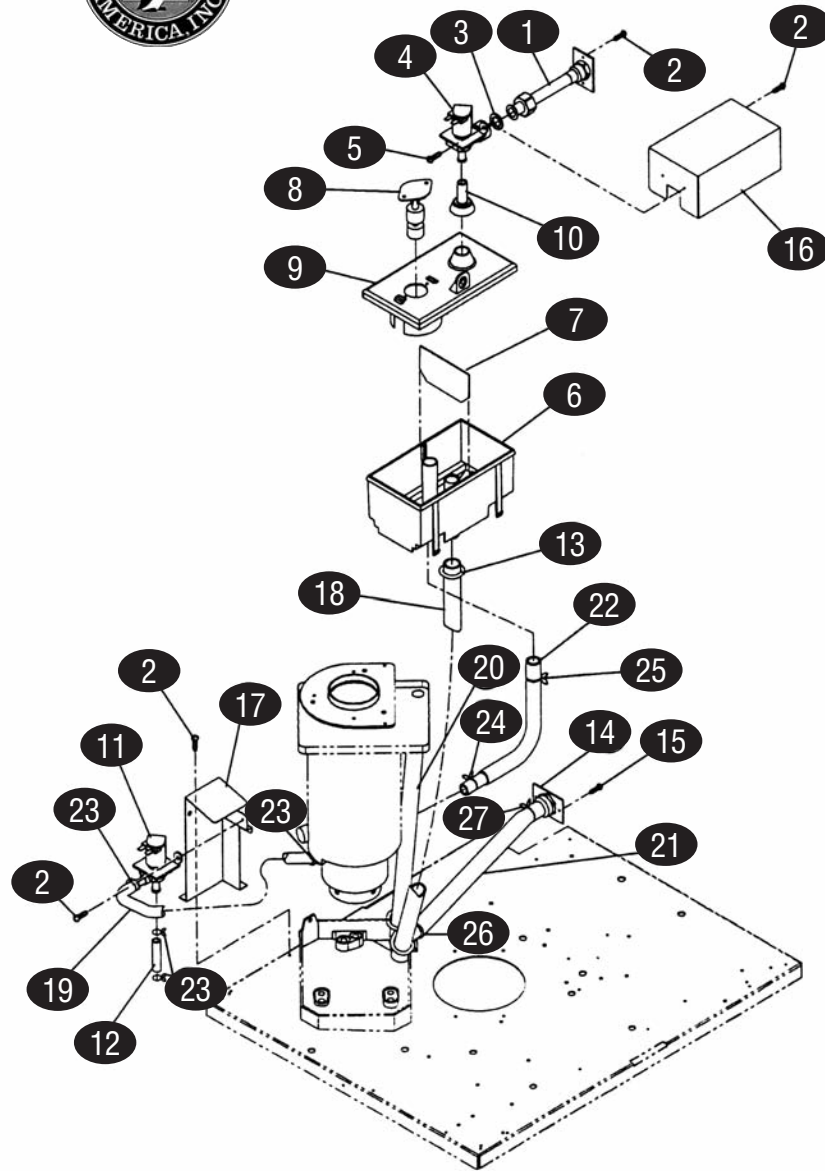

refrigeration

MODEL #F-1001

HAGAR

MODULAR FLAKER ICE MACHINES

KEY	PART #	DESCRIPTION	KEY	PART #	DESCRIPTION
1	HOSH52029	Gear Motor	16	HOS7B02-1030	Bolt, Hex Head
2	HOS3A1762-01	Barrier for Gear Motor	17	HOS7L22-1000	Washer, Split Lock
3	HOS7C32-0408	Screw, Truss Head	18	HOS713S-0416	Dowel Pin
4	HOS414137-01	Coupling, Spline	19	HOS7B02-0830	Hex Bolt
5	HOS2A1977G01	Housing	20	HOS7W22-0800	Washer, Plain
6	HOS7919-G065	O-Ring	21	HOS7L22-0800	Washer, Split Lock
7	HOS432492-01	Mechanical Seal			
8	HOS2A2151G03	Auger			
9	HOS2A1227G01	Evaporator			
10	HOS7S12-0812	Cap Screw, Socket Head			
11	HOS7L22-0800	Washer			
12	HOS3A2176G01	Cutter			
13	HOS429121-01	Bolt, Hex Head			
14	HOS427184-01	Washer, Plain			
15	HOS327145-01	Cutter			

KEY	PART #	DESCRIPTION	KEY	PART #	DESCRIPTION
1	HOS4A0891G01	Water Supply Pipe	n/s	HOS4A2017-09	Clamp
2	HOS7P31-0408	Screw, T2	14	HOS4A0776G01	Fitting
3	HOS4A0867-01	Washer	15	HOS7P31-0406	Screw, T2
4	HOS4A0865-01	Water Valve	16	HOS3A0553-01	Water Valve Bracket
5	HOS7P32-0408	Screw, T2	17	HOS3A0554-01	Water Valve Bracket, D
6	HOS2A0753-01	Reservoir	18	HOS7730-1822	Hose, Silicone
7	HOS4A1255-01	Reservoir Separator	19	HOS7730I3896	Hose, Silicone
8	HOS435490-01	Float Switch	20	HOS7725-1923	Hose, Vinyl
9	HOS2144810-01	Reservoir Cover	21	HOSHS-0112	Hose, Vinyl
10	HOS4A0869-01	Inlet Reservoir	22	HOS4A1165-06	Reservoir Hose
11	HOS4A2772-01	Water Valve	23	HOS4A2017-08	Hose Clamp
12	HOS7730I3812	Hose, Vinyl	24	HOSHS-0112	Hose Clamp
n/s	HOS435934-06	Clamp	25	HOSHS-0112	Hose Clamp
n/s	HOS4A2017-09	Clamp	26	HOSHS-0112	Hose Clamp
13	HOS8911-0100	Cable Tie	27	HOSHS-0112	Hose Clamp