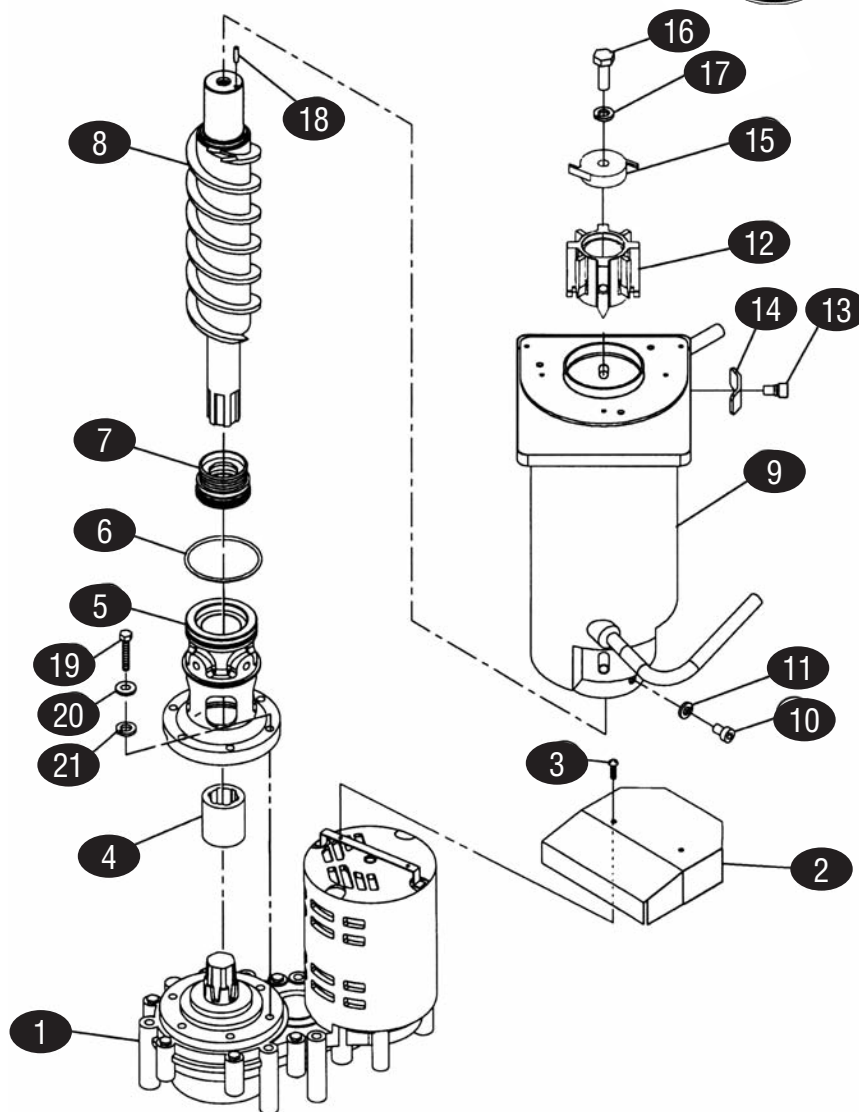

refrigeration

MODEL #F-1001

HAGAR

MODULAR FLAKER ICE MACHINES

KEY	PART #	DESCRIPTION	KEY	PART #	DESCRIPTION
1	HOSH52029	Gear Motor	16	HOS7B02-1030	Bolt, Hex Head
2	HOS3A1762-01	Barrier for Gear Motor	17	HOS7L22-1000	Washer, Split Lock
3	HOS7C32-0408	Screw, Truss Head	18	HOS713S-0416	Dowel Pin
4	HOS414137-01	Coupling, Spline	19	HOS7B02-0830	Hex Bolt
5	HOS2A1977G01	Housing	20	HOS7W22-0800	Washer, Plain
6	HOS7919-G065	O-Ring	21	HOS7L22-0800	Washer, Split Lock
7	HOS432492-01	Mechanical Seal			
8	HOS2A2151G03	Auger			
9	HOS2A1227G01	Evaporator			
10	HOS7S12-0812	Cap Screw, Socket Head			
11	HOS7L22-0800	Washer			
12	HOS3A2176G01	Cutter			
13	HOS429121-01	Bolt, Hex Head			
14	HOS427184-01	Washer, Plain			
15	HOS327145-01	Cutter			

KEY	PART #	DESCRIPTION	KEY	PART #	DESCRIPTION
1	HOS4A0891G01	Water Supply Pipe	n/s	HOS4A2017-09	Clamp
2	HOS7P31-0408	Screw, T2	14	HOS4A0776G01	Fitting
3	HOS4A0867-01	Washer	15	HOS7P31-0406	Screw, T2
4	HOS4A0865-01	Water Valve	16	HOS3A0553-01	Water Valve Bracket
5	HOS7P32-0408	Screw, T2	17	HOS3A0554-01	Water Valve Bracket, D
6	HOS2A0753-01	Reservoir	18	HOS7730-1822	Hose, Silicone
7	HOS4A1255-01	Reservoir Separator	19	HOS7730I3896	Hose, Silicone
8	HOS435490-01	Float Switch	20	HOS7725-1923	Hose, Vinyl
9	HOS2144810-01	Reservoir Cover	21	HOSHS-0112	Hose, Vinyl
10	HOS4A0869-01	Inlet Reservoir	22	HOS4A1165-06	Reservoir Hose
11	HOS4A2772-01	Water Valve	23	HOS4A2017-08	Hose Clamp
12	HOS7730I3812	Hose, Vinyl	24	HOSHS-0112	Hose Clamp
n/s	HOS435934-06	Clamp	25	HOSHS-0112	Hose Clamp
n/s	HOS4A2017-09	Clamp	26	HOSHS-0112	Hose Clamp
13	HOS8911-0100	Cable Tie	27	HOSHS-0112	Hose Clamp