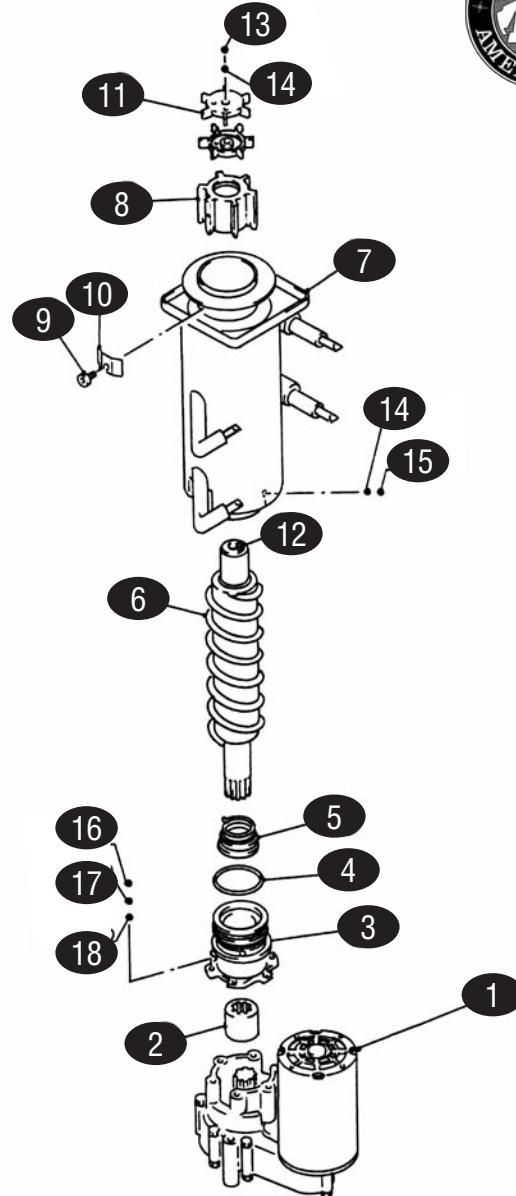

refrigeration

MODEL #F-2000

HAGAR

MODULAR ICE MACHINES

KEY	PART #	DESCRIPTION	KEY	PART #	DESCRIPTION
1	HOS2U0129-01	Gear Motor	14	HOS7L22-1000	Washer, Split Lock
2	HOS420372-01	Coupling, Spline	15	HOS7S12-1020	Socket Head Cap
3	HOS206509G02	Housing	16	HOS7B02-0825	Hex Head Bolt
4	HOS7616-G090	O-Ring	17	HOS7L22-0800	Washer, Split Lock
5	HOS432493-01	Mechanical Seal	18	HOS7W22-0800	Washer, Plain
6	HOS233811G02	Auger			
7	HOS228196G01	Evaporator			
8	HOS216407G01	Extruding Head, 95F			
	HOS2A1594G01	Extruding Head, 95N			
9	HOS429121-02	Cap Screw, Socket Head			
10	HOS425277-01	Washer			
11	HOS327026-01	Cutter, 3 Style			
	HOS328292-02	Cutter, 3-C Style			
12	HOS713S-0526	Dowel Pin			
13	HOS7B02-1035	Bolt, Hex Head			

KEY	PART #	DESCRIPTION	KEY	PART #	DESCRIPTION
1	HOS4A0891G01	Water Supply Pipe	16	HOS7730-1721	Hose, Silicone
2	HOS453961-01	Bracket for Water Valve	17	HOS7725-1923	Hose, Vinyl
3	HOS4A0865-01	Water Valve	18	HOS7716-2025	Hose, Vinyl
4	HOS4A0867-01	Washer	19	HOS4A2017-09	Clamp
5	HOS4A0869-01	Inlet Reservoir	n/s	HOS4A2017-08	Clamp, Hose
6	HOS208125-01	Reservoir	20	HOS435934-06	Clamp
7	HOS208126-01	Reservoir Cover	n/s	HOSHS-0112	Clamp, Hose
8	HOS435490-01	Float Switch	21	HOS8911-0100	Cable Tie
9	HOS423538-02	Reservoir Separator	22	HOSHS-0112	Hose Clamp
10	HOS4A0776G01	Fitting	23	HOSHS-0112	Hose Clamp
11	HOS340315-01	Water Valve Bracket, B	24	HOS423416-03	Collar
12	HOS4A2772-01	Water Valve	25	HOS415949G04	Screw, Thumb
	HOS4A2772-01	Water Valve	26	HOS7C31-0408	Screw, Truss Head
13	HOS7725-0912	Hose, Vinyl	27	HOS7F31-0408	Screw, FT
14	HOS773013812	Hose, Vinyl	28	HOS7P31-0408	Screw, T2
n/s	HOS773013896	Hose, Silicone			
15	HOS7730-1519	Hose, Silicone			