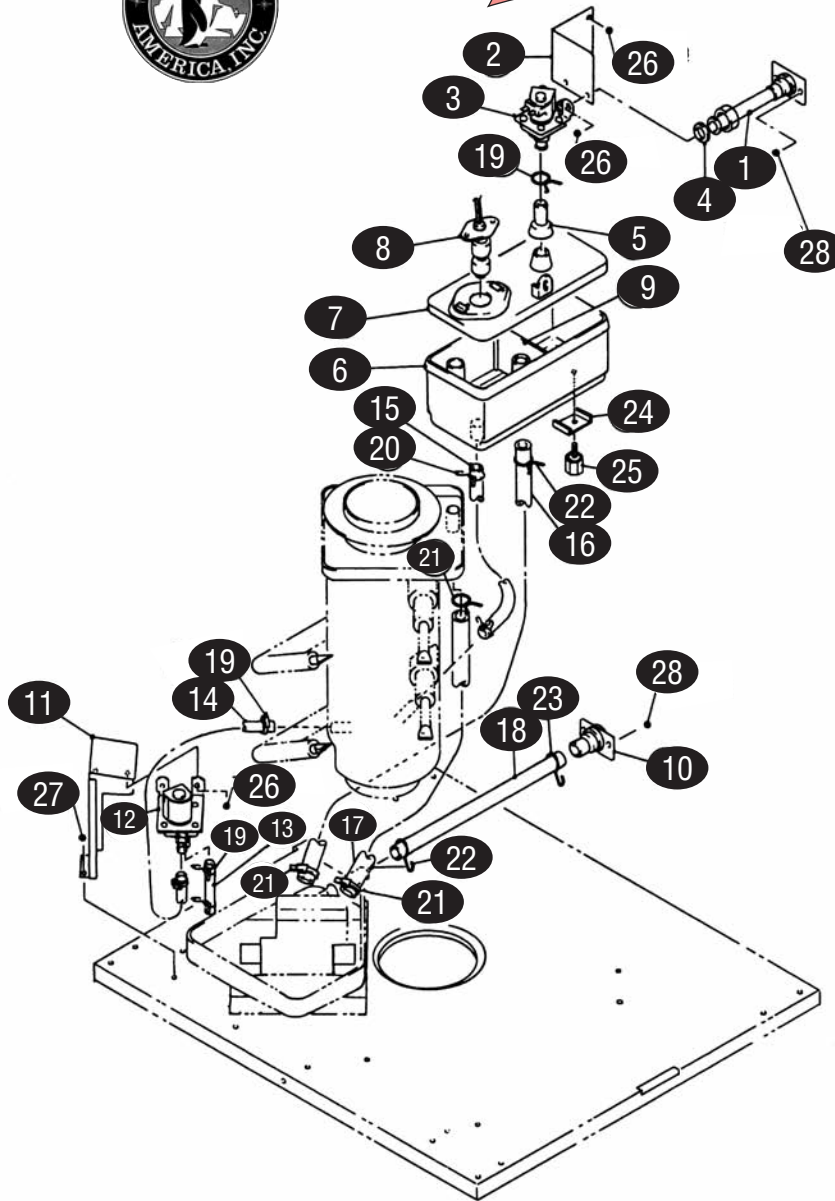

refrigeration

MODEL #F-2000

HAGAR

MODULAR ICE MACHINES

KEY	PART #	DESCRIPTION	KEY	PART #	DESCRIPTION
1	HOS2U0129-01	Gear Motor	14	HOS7L22-1000	Washer, Split Lock
2	HOS420372-01	Coupling, Spline	15	HOS7S12-1020	Socket Head Cap
3	HOS206509G02	Housing	16	HOS7B02-0825	Hex Head Bolt
4	HOS7616-G090	O-Ring	17	HOS7L22-0800	Washer, Split Lock
5	HOS432493-01	Mechanical Seal	18	HOS7W22-0800	Washer, Plain
6	HOS233811G02	Auger			
7	HOS228196G01	Evaporator			
8	HOS216407G01	Extruding Head, 95F			
	HOS2A1594G01	Extruding Head, 95N			
9	HOS429121-02	Cap Screw, Socket Head			
10	HOS425277-01	Washer			
11	HOS327026-01	Cutter, 3 Style			
	HOS328292-02	Cutter, 3-C Style			
12	HOS713S-0526	Dowel Pin			
13	HOS7B02-1035	Bolt, Hex Head			

KEY	PART #	DESCRIPTION	KEY	PART #	DESCRIPTION
1	HOS4A0891G01	Water Supply Pipe	16	HOS7730-1721	Hose, Silicone
2	HOS453961-01	Bracket for Water Valve	17	HOS7725-1923	Hose, Vinyl
3	HOS4A0865-01	Water Valve	18	HOS7716-2025	Hose, Vinyl
4	HOS4A0867-01	Washer	19	HOS4A2017-09	Clamp
5	HOS4A0869-01	Inlet Reservoir	n/s	HOS4A2017-08	Clamp, Hose
6	HOS208125-01	Reservoir	20	HOS435934-06	Clamp
7	HOS208126-01	Reservoir Cover	n/s	HOSHS-0112	Clamp, Hose
8	HOS435490-01	Float Switch	21	HOS8911-0100	Cable Tie
9	HOS423538-02	Reservoir Separator	22	HOSHS-0112	Hose Clamp
10	HOS4A0776G01	Fitting	23	HOSHS-0112	Hose Clamp
11	HOS340315-01	Water Valve Bracket, B	24	HOS423416-03	Collar
12	HOS4A2772-01	Water Valve	25	HOS415949G04	Screw, Thumb
	HOS4A2772-01	Water Valve	26	HOS7C31-0408	Screw, Truss Head
13	HOS7725-0912	Hose, Vinyl	27	HOS7F31-0408	Screw, FT
14	HOS773013812	Hose, Vinyl	28	HOS7P31-0408	Screw, T2
n/s	HOS773013896	Hose, Silicone			
15	HOS7730-1519	Hose, Silicone			