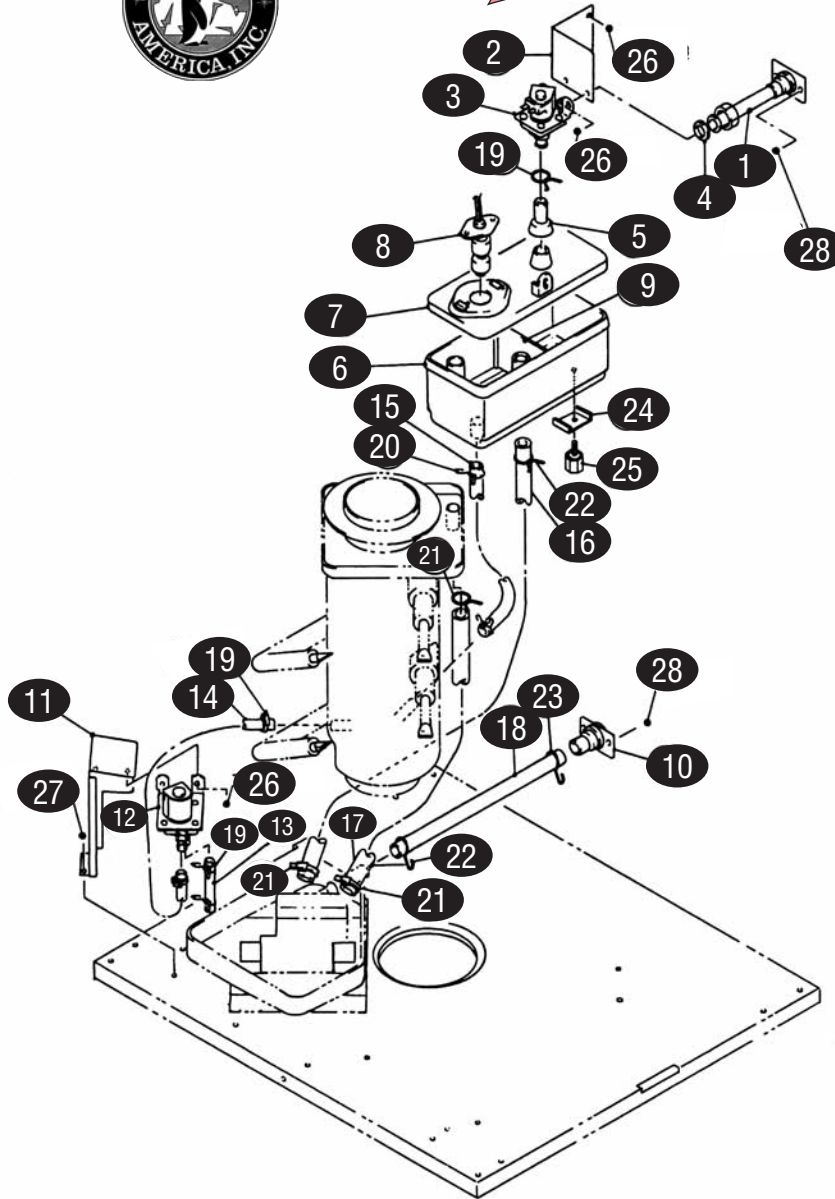

refrigeration

MODEL #F-2000

HAGAR

MODULAR ICE MACHINES

KEY	PART #	DESCRIPTION	KEY	PART #	DESCRIPTION
1	HOS2U0129-01	Gear Motor	14	HOS7L22-1000	Washer, Split Lock
2	HOS420372-01	Coupling, Spline	15	HOS7S12-1020	Socket Head Cap
3	HOS206509G02	Housing	16	HOS7B02-0825	Hex Head Bolt
4	HOS7616-G090	O-Ring	17	HOS7L22-0800	Washer, Split Lock
5	HOS432493-01	Mechanical Seal	18	HOS7W22-0800	Washer, Plain
6	HOS233811G02	Auger			
7	HOS228196G01	Evaporator			
8	HOS216407G01	Extruding Head, 95F			
	HOS2A1594G01	Extruding Head, 95N			
9	HOS429121-02	Cap Screw, Socket Head			
10	HOS425277-01	Washer			
11	HOS327026-01	Cutter, 3 Style			
	HOS328292-02	Cutter, 3-C Style			
12	HOS713S-0526	Dowel Pin			
13	HOS7B02-1035	Bolt, Hex Head			

KEY	PART #	DESCRIPTION	KEY	PART #	DESCRIPTION
1	HOS4A0891G01	Water Supply Pipe	16	HOS7730-1721	Hose, Silicone
2	HOS453961-01	Bracket for Water Valve	17	HOS7725-1923	Hose, Vinyl
3	HOS4A0865-01	Water Valve	18	HOS7716-2025	Hose, Vinyl
4	HOS4A0867-01	Washer	19	HOS4A2017-09	Clamp
5	HOS4A0869-01	Inlet Reservoir	n/s	HOS4A2017-08	Clamp, Hose
6	HOS208125-01	Reservoir	20	HOS435934-06	Clamp
7	HOS208126-01	Reservoir Cover	n/s	HOSHS-0112	Clamp, Hose
8	HOS435490-01	Float Switch	21	HOS8911-0100	Cable Tie
9	HOS423538-02	Reservoir Separator	22	HOSHS-0112	Hose Clamp
10	HOS4A0776G01	Fitting	23	HOSHS-0112	Hose Clamp
11	HOS340315-01	Water Valve Bracket, B	24	HOS423416-03	Collar
12	HOS4A2772-01	Water Valve	25	HOS415949G04	Screw, Thumb
	HOS4A2772-01	Water Valve	26	HOS7C31-0408	Screw, Truss Head
13	HOS7725-0912	Hose, Vinyl	27	HOS7F31-0408	Screw, FT
14	HOS773013812	Hose, Vinyl	28	HOS7P31-0408	Screw, T2
n/s	HOS773013896	Hose, Silicone			
15	HOS7730-1519	Hose, Silicone			