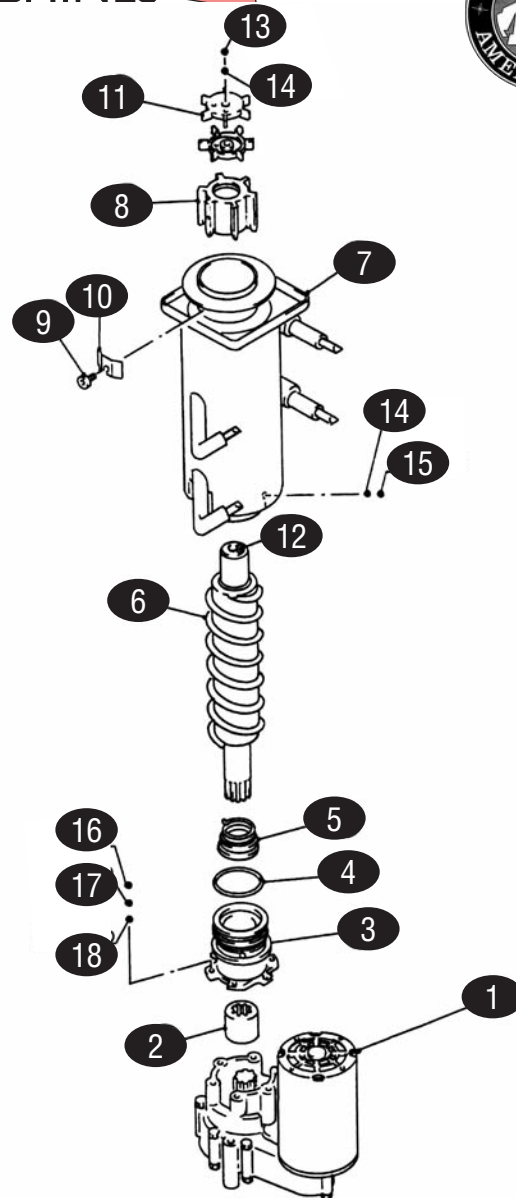

refrigeration

MODEL #F-2000

HAGAR

MODULAR ICE MACHINES

KEY	PART #	DESCRIPTION	KEY	PART #	DESCRIPTION
1	HOS2U0129-01	Gear Motor	14	HOS7L22-1000	Washer, Split Lock
2	HOS420372-01	Coupling, Spline	15	HOS7S12-1020	Socket Head Cap
3	HOS206509G02	Housing	16	HOS7B02-0825	Hex Head Bolt
4	HOS7616-G090	O-Ring	17	HOS7L22-0800	Washer, Split Lock
5	HOS432493-01	Mechanical Seal	18	HOS7W22-0800	Washer, Plain
6	HOS233811G02	Auger			
7	HOS228196G01	Evaporator			
8	HOS216407G01	Extruding Head, 95F			
	HOS2A1594G01	Extruding Head, 95N			
9	HOS429121-02	Cap Screw, Socket Head			
10	HOS425277-01	Washer			
11	HOS327026-01	Cutter, 3 Style			
	HOS328292-02	Cutter, 3-C Style			
12	HOS713S-0526	Dowel Pin			
13	HOS7B02-1035	Bolt, Hex Head			

KEY	PART #	DESCRIPTION	KEY	PART #	DESCRIPTION
1	HOS4A0891G01	Water Supply Pipe	16	HOS7730-1721	Hose, Silicone
2	HOS453961-01	Bracket for Water Valve	17	HOS7725-1923	Hose, Vinyl
3	HOS4A0865-01	Water Valve	18	HOS7716-2025	Hose, Vinyl
4	HOS4A0867-01	Washer	19	HOS4A2017-09	Clamp
5	HOS4A0869-01	Inlet Reservoir	n/s	HOS4A2017-08	Clamp, Hose
6	HOS208125-01	Reservoir	20	HOS435934-06	Clamp
7	HOS208126-01	Reservoir Cover	n/s	HOSHS-0112	Clamp, Hose
8	HOS435490-01	Float Switch	21	HOS8911-0100	Cable Tie
9	HOS423538-02	Reservoir Separator	22	HOSHS-0112	Hose Clamp
10	HOS4A0776G01	Fitting	23	HOSHS-0112	Hose Clamp
11	HOS340315-01	Water Valve Bracket, B	24	HOS423416-03	Collar
12	HOS4A2772-01	Water Valve	25	HOS415949G04	Screw, Thumb
	HOS4A2772-01	Water Valve	26	HOS7C31-0408	Screw, Truss Head
13	HOS7725-0912	Hose, Vinyl	27	HOS7F31-0408	Screw, FT
14	HOS773013812	Hose, Vinyl	28	HOS7P31-0408	Screw, T2
n/s	HOS773013896	Hose, Silicone			
15	HOS7730-1519	Hose, Silicone			