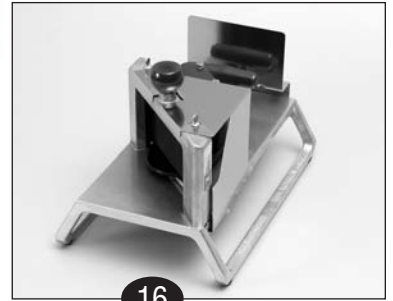

# HAGAR

Lincoln REDCO  
Foodservice Products, Inc.

KEY	PART #	DESCRIPTION	KEY	PART #	DESCRIPTION
1	RE369211	Thumb Screw	13	RE353	Nut, Guide Rod
2	RE379063	Knob	14	RE379078	Rubber Foot
3	RE379064	Bridge Casting	15	RE379079	Base
4	RE15112	Blade Assembly, 7/32"	n/s	RE379065	Guard
	RE15113	Blade Assembly, 1/4", 12 Blades	16	H80037R	Insta-Slice Unit, 3/16"
	RE15114	Blade Assembly, 3/8", 8 Blades			
	RE15115	Blade Assembly, 3/16", 16 Blades			
5	RE379069	Bolt for Pusher Head Assembly			
6	RE379070	Pusher Head Assembly, 7/32"			
	RE379071	Pusher Head Assembly, 1/4"			
	RE397072	Pusher Head Assembly, 3/16" & 3/8"			
7	RE379073	Bolt, Shoulder			
8	RE379074	Handle Assembly			
9	RE379075	Guide Rod, long			
10	RE379076	Table Stop			
11	RE379049	Washer, Guide Rod			
12	RE379077	Guide Rod, short			