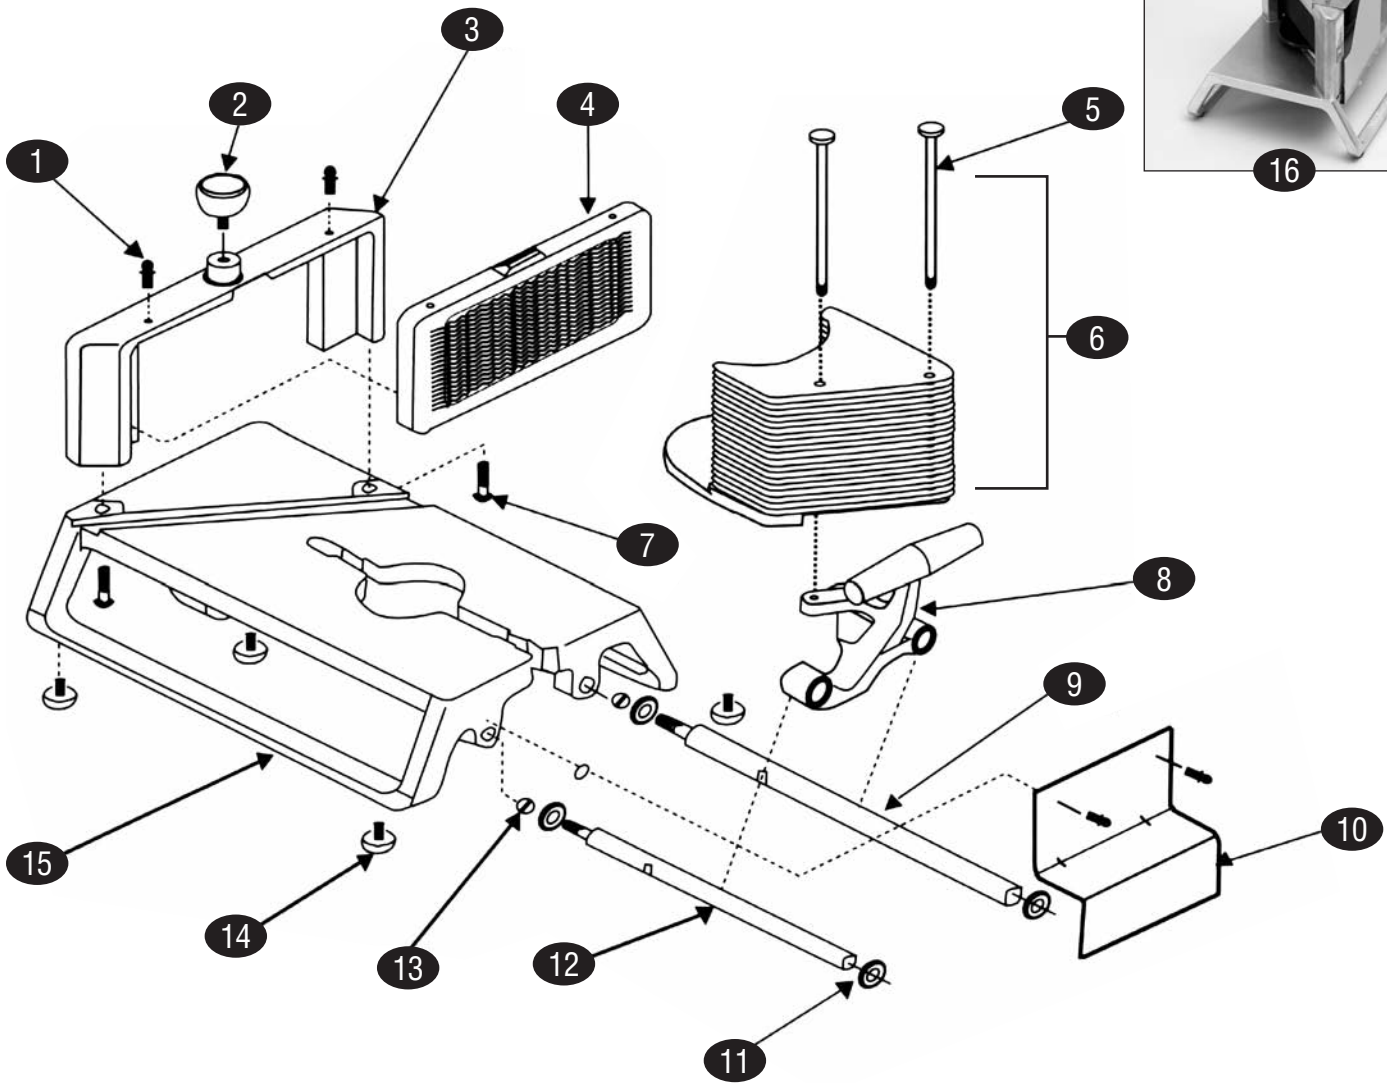

prep

TOMATO SLICERS

INSTA-SLICE

HAGAR

Lincoln REDCO
Foodservice Products, Inc.

KEY	PART #	DESCRIPTION	KEY	PART #	DESCRIPTION
1	RE369211	Thumb Screw	13	RE353	Nut, Guide Rod
2	RE379063	Knob	14	RE379078	Rubber Foot
3	RE379064	Bridge Casting	15	RE379079	Base
4	RE15112	Blade Assembly, 7/32"	n/s	RE379065	Guard
	RE15113	Blade Assembly, 1/4", 12 Blades	16	H80037R	Insta-Slice Unit, 3/16"
	RE15114	Blade Assembly, 3/8", 8 Blades			
	RE15115	Blade Assembly, 3/16", 16 Blades			
5	RE379069	Bolt for Pusher Head Assembly			
6	RE379070	Pusher Head Assembly, 7/32"			
	RE379071	Pusher Head Assembly, 1/4"			
	RE397072	Pusher Head Assembly, 3/16" & 3/8"			
7	RE379073	Bolt, Shoulder			
8	RE379074	Handle Assembly			
9	RE379075	Guide Rod, long			
10	RE379076	Table Stop			
11	RE379049	Washer, Guide Rod			
12	RE379077	Guide Rod, short			