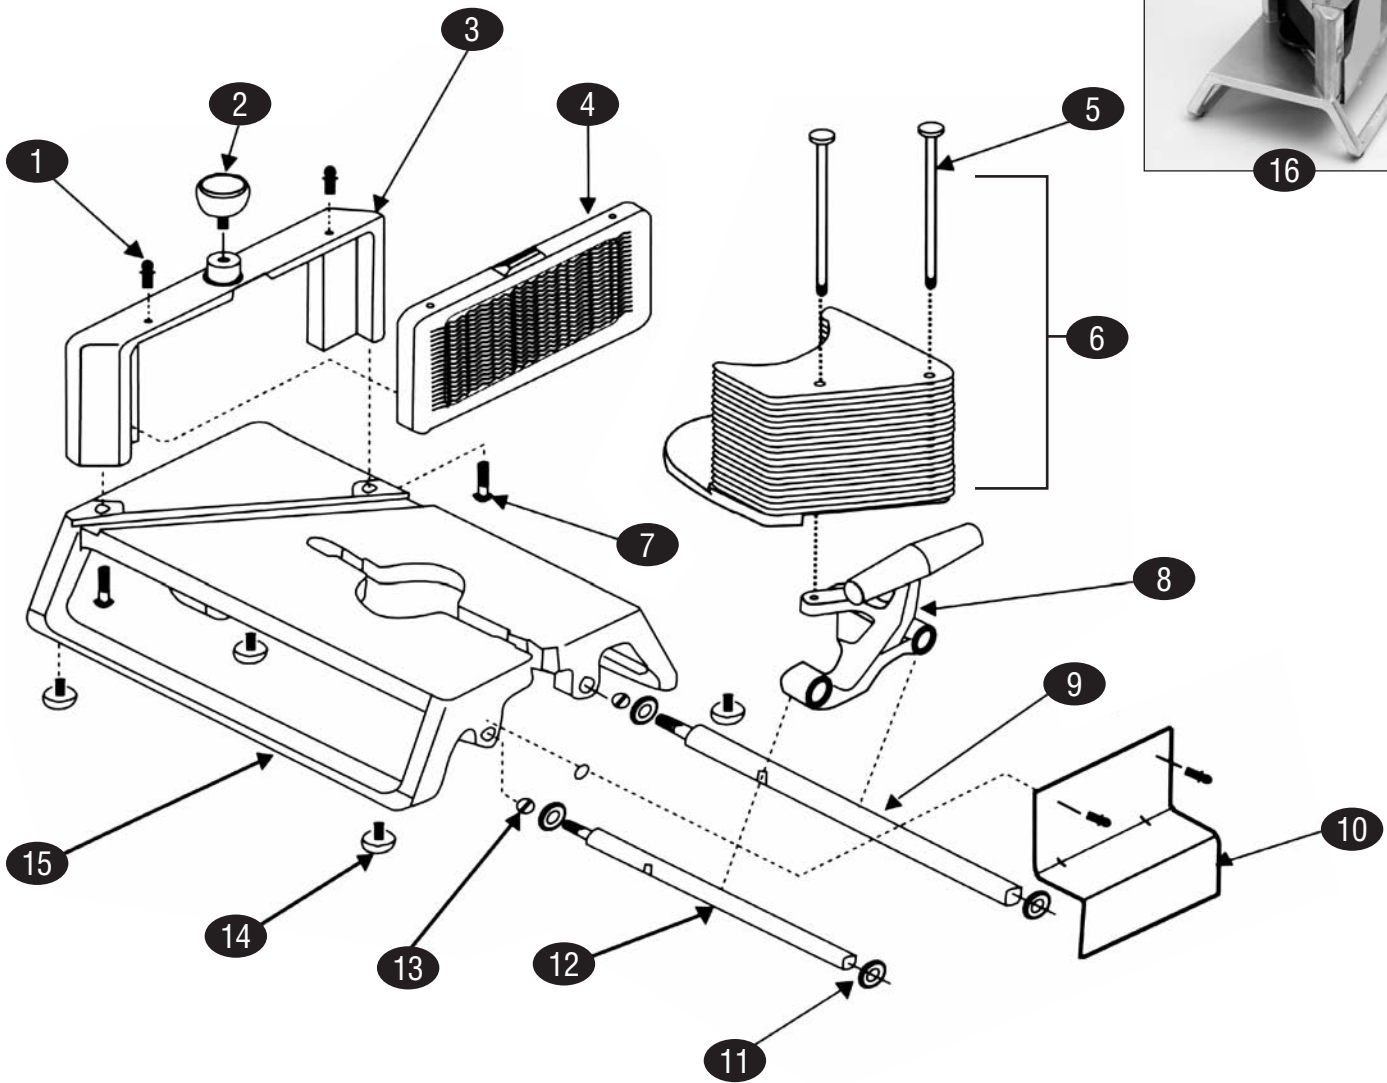

# HAGAR

Lincoln REDCO  
Foodservice Products, Inc.

KEY	PART #	DESCRIPTION	KEY	PART #	DESCRIPTION
1	RE369211	Thumb Screw	13	RE353	Nut, Guide Rod
2	RE379063	Knob	14	RE379078	Rubber Foot
3	RE379064	Bridge Casting	15	RE379079	Base
4	RE15112	Blade Assembly, 7/32"	n/s	RE379065	Guard
	RE15113	Blade Assembly, 1/4", 12 Blades	16	H80037R	Insta-Slice Unit, 3/16"
	RE15114	Blade Assembly, 3/8", 8 Blades			
	RE15115	Blade Assembly, 3/16", 16 Blades			
5	RE379069	Bolt for Pusher Head Assembly			
6	RE379070	Pusher Head Assembly, 7/32"			
	RE379071	Pusher Head Assembly, 1/4"			
	RE397072	Pusher Head Assembly, 3/16" & 3/8"			
7	RE379073	Bolt, Shoulder			
8	RE379074	Handle Assembly			
9	RE379075	Guide Rod, long			
10	RE379076	Table Stop			
11	RE379049	Washer, Guide Rod			
12	RE379077	Guide Rod, short			