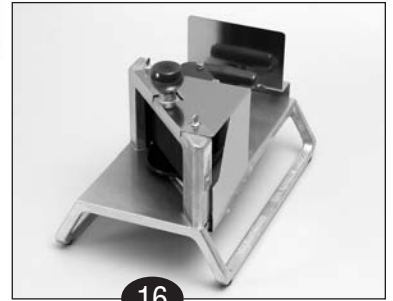

prep

TOMATO SLICERS

INSTA-SLICE

HAGAR

Lincoln REDCO
Foodservice Products, Inc.

KEY	PART #	DESCRIPTION	KEY	PART #	DESCRIPTION
1	RE369211	Thumb Screw	13	RE353	Nut, Guide Rod
2	RE379063	Knob	14	RE379078	Rubber Foot
3	RE379064	Bridge Casting	15	RE379079	Base
4	RE15112	Blade Assembly, 7/32"	n/s	RE379065	Guard
	RE15113	Blade Assembly, 1/4", 12 Blades	16	H80037R	Insta-Slice Unit, 3/16"
	RE15114	Blade Assembly, 3/8", 8 Blades			
	RE15115	Blade Assembly, 3/16", 16 Blades			
5	RE379069	Bolt for Pusher Head Assembly			
6	RE379070	Pusher Head Assembly, 7/32"			
	RE379071	Pusher Head Assembly, 1/4"			
	RE397072	Pusher Head Assembly, 3/16" & 3/8"			
7	RE379073	Bolt, Shoulder			
8	RE379074	Handle Assembly			
9	RE379075	Guide Rod, long			
10	RE379076	Table Stop			
11	RE379049	Washer, Guide Rod			
12	RE379077	Guide Rod, short			