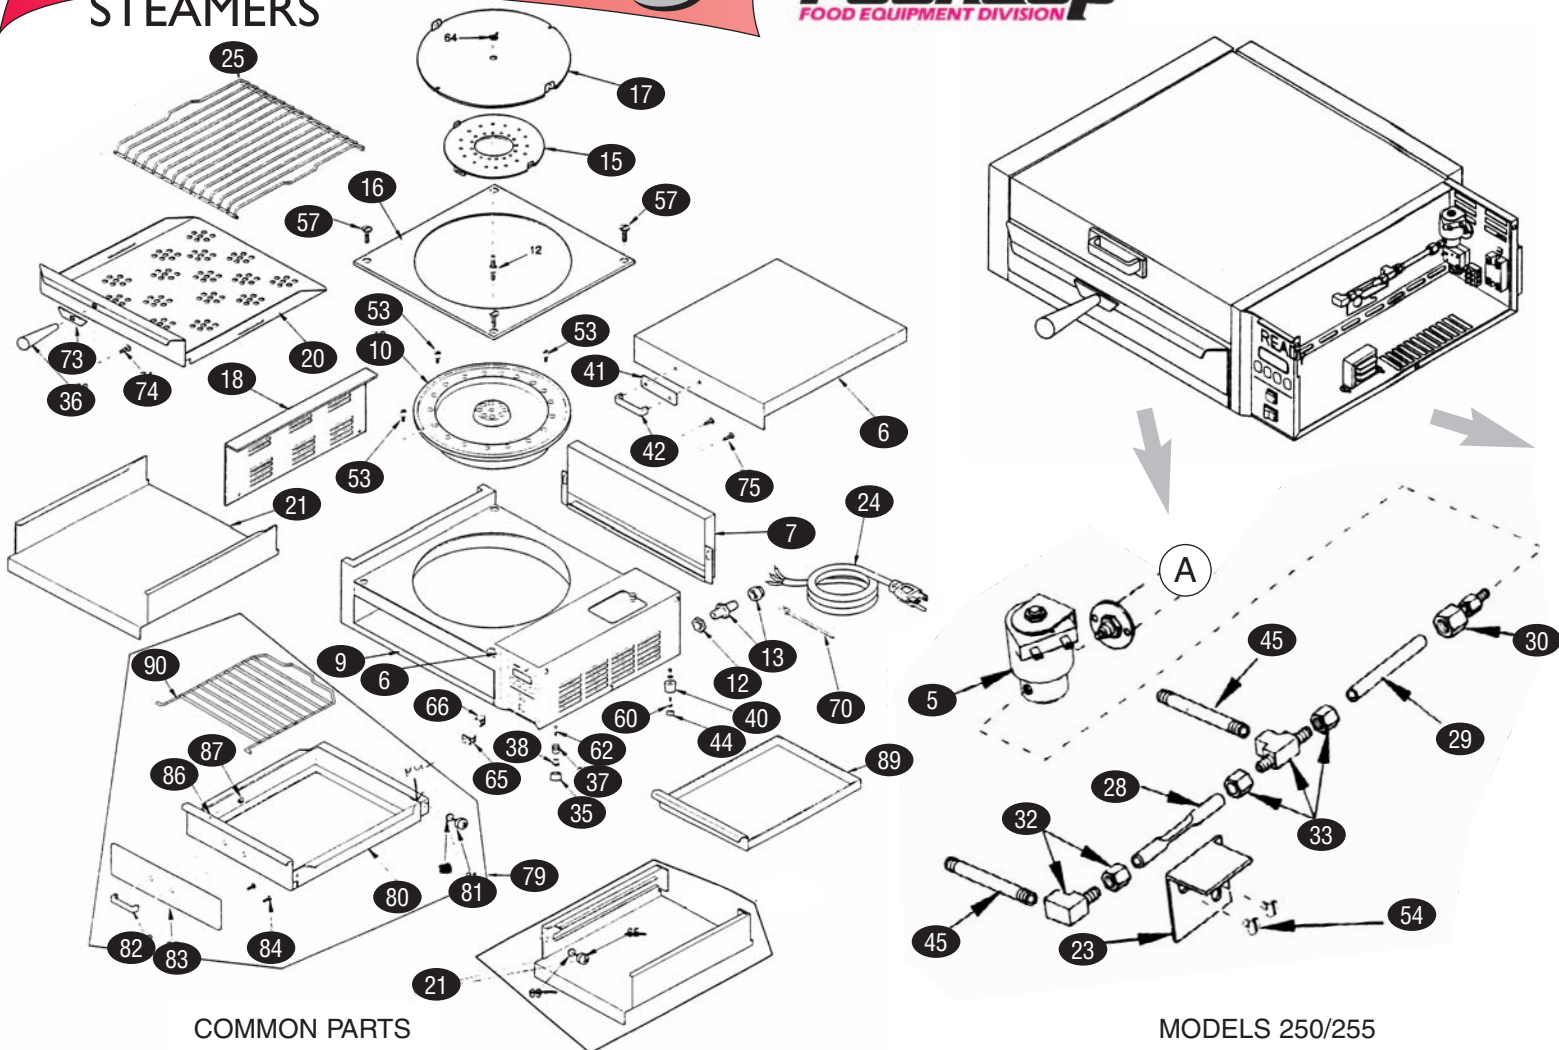

### STEAMERS

**roundup**  
FOOD EQUIPMENT DIVISION

COMMON PARTS

MODELS 250/255

KEY	PART #	DESCRIPTION	KEY	PART #	DESCRIPTION
1	RU0010759	Filter Assembly, Water Tank (MS-150)	24	RU0700452	Power Cord, NEMA 6-20P
2	RU0010583	Relay Heat Sink	25	RU0800359	Trivet, Spatula (MS-150/250 only)
3	RU0010584	Inlet Hose Assembly (MS-250)	n/s	RU1000967	Label, Marking
4	RU0011114	Pump/Tube Assembly, 24v (MS-150)	27	RU1001036	Label, Control Panel
5	RU0011123	Solenoid Valve Assembly (MS-250)	28	RU2000203	Tube, Restrictor, 1/4"
6	RU0011289	Top Cover Assembly	29	RU2000207	Tube, Inlet, 1/4"x2-1/2"L (MS250)
7	RU0011314	Chimney Assembly	30	RU2040103	Connector, Male, 1/4"x1/8" NPT (MS250)
9	RU0021179	Access Cover Weldment (MS-150)	31	RU2040106	Adapter Tube Hose (MS-150)
10	RU7000245	Generator, 208V-3300W	32	RU2040145	Elbow, Female 1/8"x1/4"
	RU7000246	Generator, 230V-3300W	33	RU2040146	Tee, Female 1/8"x1/4"
	RU7000300	Generator, 120V-3300W	34	RU2090101	Filter, Water Line (NLA)
n/s	RU0300129	Stud, Cover, Hold Down	35	RU210K108	Rubber Foot, 4 pk
12	RU0400138	Nut, Lock, 1/2"	36	RU2100119	Handle, Spatula (MS-150/250 only)
13	RU0400251	Strain Relief	37	RU2100158	Leg Cup
14	RU0502199	Spacer	38	RU2100159	Adjuster, Leg
15	RU0503431	Diffuser, Steam	39	RU2100170	Knob, Chrome (MS-150)
16	RU0503432	Bracket, Filler	40	RU2100230	Bumper, Recess Leg, 1"
17	RU0503433	Cover, Generator	41	RU2100258	Handle, Guard
18	RU0503434	Cover, End Housing	42	RU2100257	Grip, Guard Handle
19	RU0503435	Retainer, Thermocouple	43	RU2110101	Clamp, Hose, 3/8" (MS-150)
20	RU0503438	Spatula (MS-150/250 only)	44	RU2110103	Clamp, Hose, 1/2" (MS-150)
21	RU0503440	Liner, Cavity (MS-150/250 only)	45	RU2180145	Bumper Cover, Leg
22	RU0503441	Access Cover (MS-250)	46	RU7000449	Generator Tube, Teflon, 4-1/2"large
23	RU0503472	Bracket, Hi-Limit Support	47	RU2190105	Generator Tube