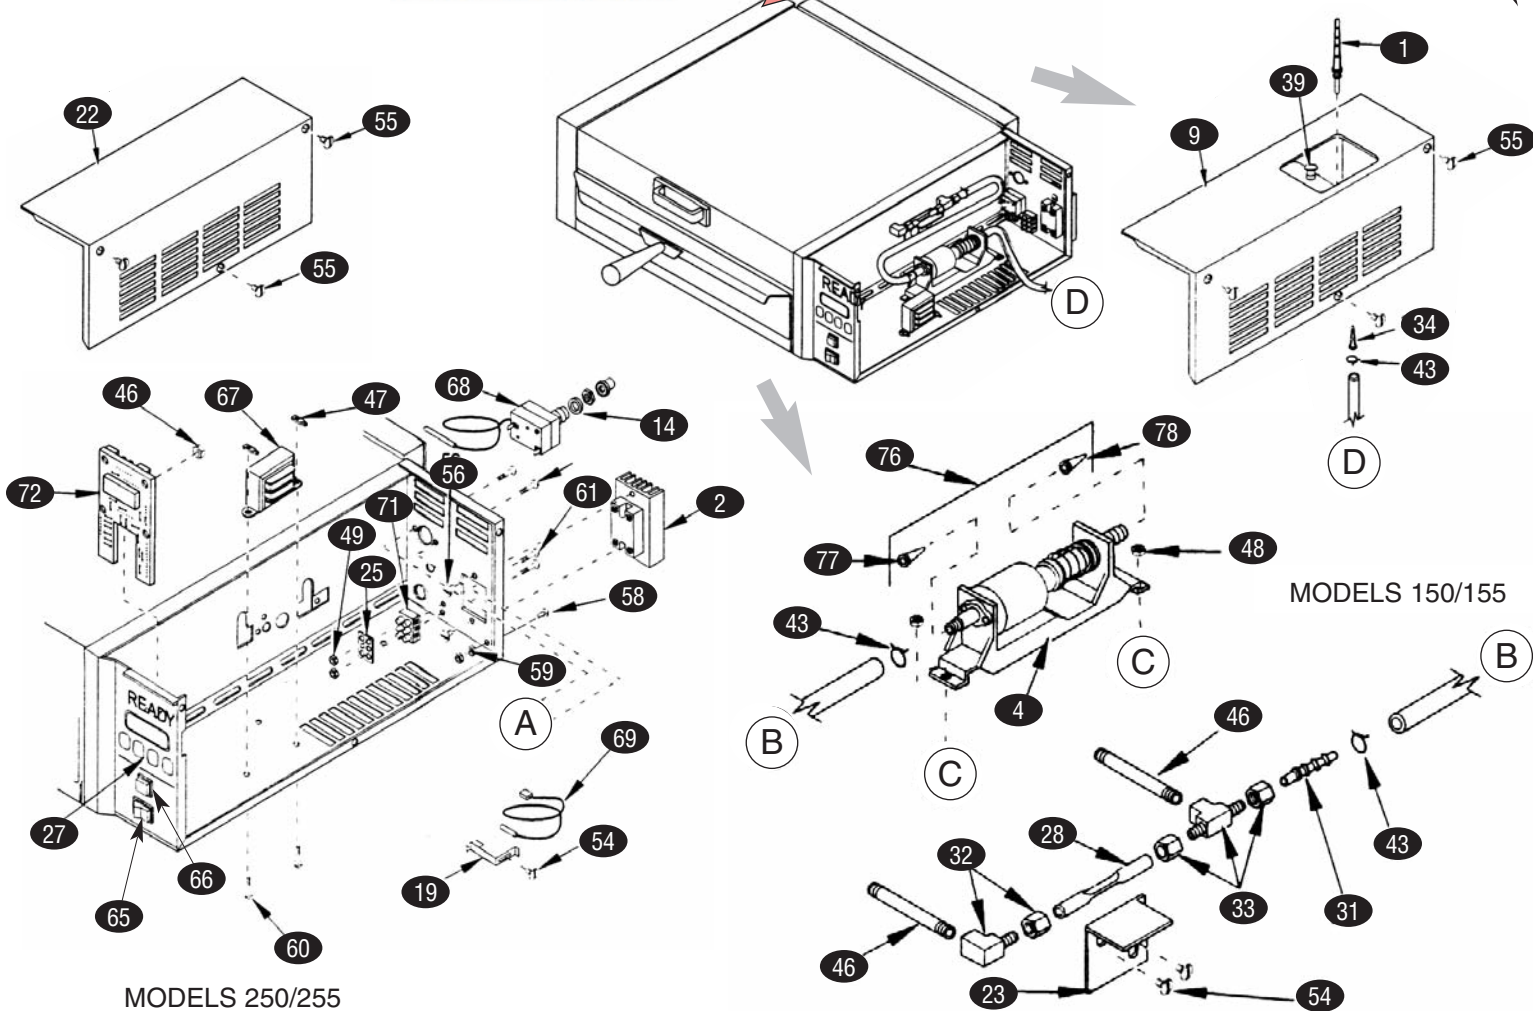

### STEAMERS

**roundup**  
FOOD EQUIPMENT DIVISION

COMMON PARTS

MODELS 250/255

KEY	PART #	DESCRIPTION	KEY	PART #	DESCRIPTION
1	RU0010759	Filter Assembly, Water Tank (MS-150)	24	RU0700452	Power Cord, NEMA 6-20P
2	RU0010583	Relay Heat Sink	25	RU0800359	Trivet, Spatula (MS-150/250 only)
3	RU0010584	Inlet Hose Assembly (MS-250)	n/s	RU1000967	Label, Marking
4	RU0011114	Pump/Tube Assembly, 24v (MS-150)	27	RU1001036	Label, Control Panel
5	RU0011123	Solenoid Valve Assembly (MS-250)	28	RU2000203	Tube, Restrictor, 1/4"
6	RU0011289	Top Cover Assembly	29	RU2000207	Tube, Inlet, 1/4"x2-1/2"L (MS250)
7	RU0011314	Chimney Assembly	30	RU2040103	Connector, Male, 1/4"x1/8" NPT (MS250)
9	RU0021179	Access Cover Weldment (MS-150)	31	RU2040106	Adapter Tube Hose (MS-150)
10	RU7000245	Generator, 208V-3300W	32	RU2040145	Elbow, Female 1/8"x1/4"
	RU7000246	Generator, 230V-3300W	33	RU2040146	Tee, Female 1/8"x1/4"
	RU7000300	Generator, 120V-3300W	34	RU2090101	Filter, Water Line (NLA)
n/s	RU0300129	Stud, Cover, Hold Down	35	RU210K108	Rubber Foot, 4 pk
12	RU0400138	Nut, Lock, 1/2"	36	RU2100119	Handle, Spatula (MS-150/250 only)
13	RU0400251	Strain Relief	37	RU2100158	Leg Cup
14	RU0502199	Spacer	38	RU2100159	Adjuster, Leg
15	RU0503431	Diffuser, Steam	39	RU2100170	Knob, Chrome (MS-150)
16	RU0503432	Bracket, Filler	40	RU2100230	Bumper, Recess Leg, 1"
17	RU0503433	Cover, Generator	41	RU2100258	Handle, Guard
18	RU0503434	Cover, End Housing	42	RU2100257	Grip, Guard Handle
19	RU0503435	Retainer, Thermocouple	43	RU2110101	Clamp, Hose, 3/8" (MS-150)
20	RU0503438	Spatula (MS-150/250 only)	44	RU2110103	Clamp, Hose, 1/2" (MS-150)
21	RU0503440	Liner, Cavity (MS-150/250 only)	45	RU2180145	Bumper Cover, Leg
22	RU0503441	Access Cover (MS-250)	46	RU7000449	Generator Tube, Teflon, 4-1/2"large
23	RU0503472	Bracket, Hi-Limit Support	47	RU2190105	Generator Tube