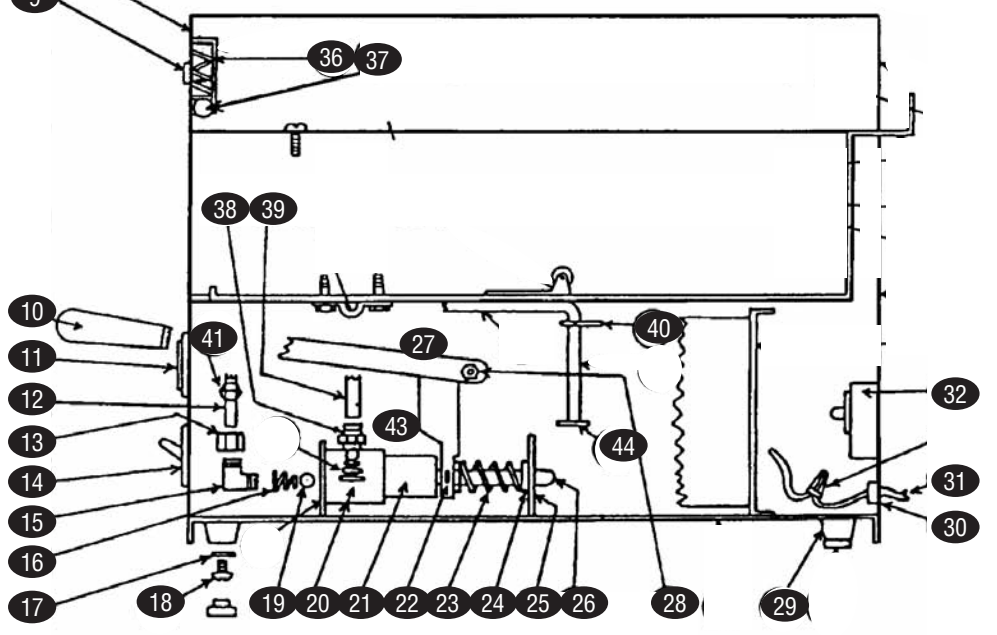

### HAGAR

(formerly Toastswell)

KEY	PART #	DESCRIPTION	KEY	PART #	DESCRIPTION
1	SM09-07-0075	Knob, Water Pan	44	SM10-07-0015	Pump Tube Strainer
2	SM08-07-0230	Screw, #10-24, for Water Pan Knob	n/s	SM08-07-0148	Hose Connector
3	SM30-FS-0199	Water Pan	45	SM09-07-0022	Drawer Handle
4	SMK8	Splash Baffle	46	SM30-FS-0017	Drawer Front
5	SM08-07-0038	Screw, Hex Head, #6-32	47	SM04-FS-0002	Food Pan
6	SMK10	Water Inlet Valve	48	SM09-FS-0004	Roller
7	SM30-FS-0002	Casting & Element Assembly	n/s	SM30-07-0003	Inner Drawer Track, RH
8	SM50-FS-0011	Front	n/s	SM30-07-0004	Inner Drawer Track, LH
9	SMK15	Drawer Lock Screw	n/s	SM04-FS-0072	Outer Drawer Track, LH
n/s	SM04-FS-0001	Food Rack	n/s	SM04-07-0036	Outer Drawer Track, RH
n/s	SMK18	Drawer Frame Roller	49	SM30-07-0002	Drawer Assembly Complete
n/s	SMK21	Roller only, for Slide			
10	SMZ5845	Pump Handle			
	SM09-07-0016	Pump Handle Cap			
11	SMK23	Pilot Light, Round			
n/s	SM05-07-0040	Pilot Light, Rectangle			
12	SM40-FS-0001	Water Line Casting to Pump			
13	SMK25	Water Line Nut			
14	SM05-07-0011	On/Off Switch			
15	SM10-07-0017	Elbow			
16	SM10-07-0016	Inner Spring, Pump to Casting			
n/s	SM10-07-0011	Inner Spring, Pump to Pan			
17	SMK29	Washer			
18	SM08-07-0114	Leg Screw			
19	SM09-07-0074	Ball			
20	SM04-FS-0058	Brass Housing			
21	SM10-FS-0001	Pump Cylinder			
n/s	SM51-FS-0009	Cylinder Cap & Sleeve			
22	SM08-07-0101	Cotter Pin			
23	SM10-07-0005	Pump Spring			
24	SM10-07-0012	Brass Bushing			
25	SM04-FS-0057	Large Welded Pump Frame			
n/s	SM04-FS-0054	Small Pump Frame Bracket			
26	SM52-FS-0008	Pump Piston Ring Assembly			
27	SMZ5841	Pump Lever			
n/s	SMK38A	Piston Ring Only			
28	SM40-FS-0049	Pump Nut & Screw Assembly			
29	SMK42	Leg Metal			
30	SMK44	Cord Grommet			
31	SMK45	Power Cord			
32	SM05-FS-0003	Thermostat			
33	SM08-07-0009	Aluminum Steam Plate Screw			
34	SM04-07-0013	Thermostat Bulb Holder			
35	SM08-07-0241	Screw for Bulb Holder			
36	SMK65	Drawer Lock Spring			
37	SMK66	Drawer Lock Ball			
38	SM10-07-0014	Pump Housing Connector			
39	SM40-FS-0002	Waterline Pump to Reservoir			
40	SM50-FS-0014	Rubber Water Tube			
41	SMK77	Pipe Sleeve for Waterline			
42	SM10-07-0017	Elbow Casting Waterline Connector			
43	SM30-FS-0008	Pump Assembly Complete			