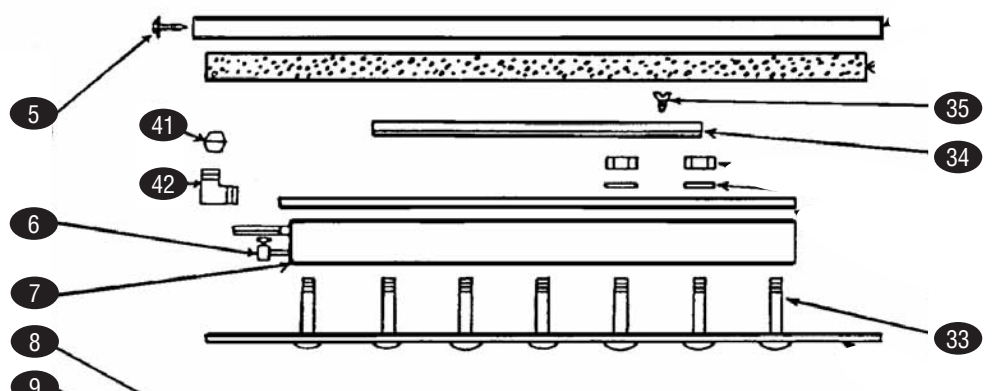

### HAGAR

(formerly Toastswell)

KEY	PART #	DESCRIPTION	KEY	PART #	DESCRIPTION
1	SM09-07-0075	Knob, Water Pan	44	SM10-07-0015	Pump Tube Strainer
2	SM08-07-0230	Screw, #10-24, for Water Pan Knob	n/s	SM08-07-0148	Hose Connector
3	SM30-FS-0199	Water Pan	45	SM09-07-0022	Drawer Handle
4	SMK8	Splash Baffle	46	SM30-FS-0017	Drawer Front
5	SM08-07-0038	Screw, Hex Head, #6-32	47	SM04-FS-0002	Food Pan
6	SMK10	Water Inlet Valve	48	SM09-FS-0004	Roller
7	SM30-FS-0002	Casting & Element Assembly	n/s	SM30-07-0003	Inner Drawer Track, RH
8	SM50-FS-0011	Front	n/s	SM30-07-0004	Inner Drawer Track, LH
9	SMK15	Drawer Lock Screw	n/s	SM04-FS-0072	Outer Drawer Track, LH
n/s	SM04-FS-0001	Food Rack	n/s	SM04-07-0036	Outer Drawer Track, RH
n/s	SMK18	Drawer Frame Roller	49	SM30-07-0002	Drawer Assembly Complete
n/s	SMK21	Roller only, for Slide			
10	SMZ5845	Pump Handle			
	SM09-07-0016	Pump Handle Cap			
11	SMK23	Pilot Light, Round			
n/s	SM05-07-0040	Pilot Light, Rectangle			
12	SM40-FS-0001	Water Line Casting to Pump			
13	SMK25	Water Line Nut			
14	SM05-07-0011	On/Off Switch			
15	SM10-07-0017	Elbow			
16	SM10-07-0016	Inner Spring, Pump to Casting			
n/s	SM10-07-0011	Inner Spring, Pump to Pan			
17	SMK29	Washer			
18	SM08-07-0114	Leg Screw			
19	SM09-07-0074	Ball			
20	SM04-FS-0058	Brass Housing			
21	SM10-FS-0001	Pump Cylinder			
n/s	SM51-FS-0009	Cylinder Cap & Sleeve			
22	SM08-07-0101	Cotter Pin			
23	SM10-07-0005	Pump Spring			
24	SM10-07-0012	Brass Bushing			
25	SM04-FS-0057	Large Welded Pump Frame			
n/s	SM04-FS-0054	Small Pump Frame Bracket			
26	SM52-FS-0008	Pump Piston Ring Assembly			
27	SMZ5841	Pump Lever			
n/s	SMK38A	Piston Ring Only			
28	SM40-FS-0049	Pump Nut & Screw Assembly			
29	SMK42	Leg Metal			
30	SMK44	Cord Grommet			
31	SMK45	Power Cord			
32	SM05-FS-0003	Thermostat			
33	SM08-07-0009	Aluminum Steam Plate Screw			
34	SM04-07-0013	Thermostat Bulb Holder			
35	SM08-07-0241	Screw for Bulb Holder			
36	SMK65	Drawer Lock Spring			
37	SMK66	Drawer Lock Ball			
38	SM10-07-0014	Pump Housing Connector			
39	SM40-FS-0002	Waterline Pump to Reservoir			
40	SM50-FS-0014	Rubber Water Tube			
41	SMK77	Pipe Sleeve for Waterline			
42	SM10-07-0017	Elbow Casting Waterline Connector			
43	SM30-FS-0008	Pump Assembly Complete			