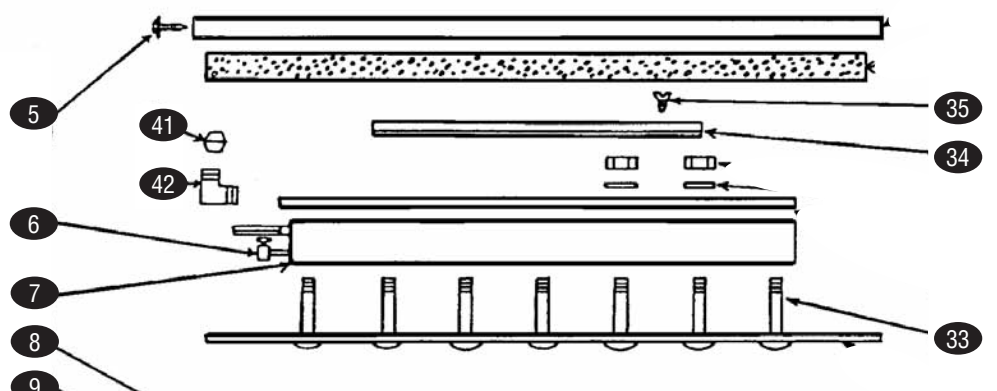

warming

STEAMERS

NFS STEAMER

HAGAR

(formerly Toastswell)

KEY	PART #	DESCRIPTION	KEY	PART #	DESCRIPTION
1	SM09-07-0075	Knob, Water Pan	44	SM10-07-0015	Pump Tube Strainer
2	SM08-07-0230	Screw, #10-24, for Water Pan Knob	n/s	SM08-07-0148	Hose Connector
3	SM30-FS-0199	Water Pan	45	SM09-07-0022	Drawer Handle
4	SMK8	Splash Baffle	46	SM30-FS-0017	Drawer Front
5	SM08-07-0038	Screw, Hex Head, #6-32	47	SM04-FS-0002	Food Pan
6	SMK10	Water Inlet Valve	48	SM09-FS-0004	Roller
7	SM30-FS-0002	Casting & Element Assembly	n/s	SM30-07-0003	Inner Drawer Track, RH
8	SM50-FS-0011	Front	n/s	SM30-07-0004	Inner Drawer Track, LH
9	SMK15	Drawer Lock Screw	n/s	SM04-FS-0072	Outer Drawer Track, LH
n/s	SM04-FS-0001	Food Rack	n/s	SM04-07-0036	Outer Drawer Track, RH
n/s	SMK18	Drawer Frame Roller	49	SM30-07-0002	Drawer Assembly Complete
n/s	SMK21	Roller only, for Slide			
10	SMZ5845	Pump Handle			
	SM09-07-0016	Pump Handle Cap			
11	SMK23	Pilot Light, Round			
n/s	SM05-07-0040	Pilot Light, Rectangle			
12	SM40-FS-0001	Water Line Casting to Pump			
13	SMK25	Water Line Nut			
14	SM05-07-0011	On/Off Switch			
15	SM10-07-0017	Elbow			
16	SM10-07-0016	Inner Spring, Pump to Casting			
n/s	SM10-07-0011	Inner Spring, Pump to Pan			
17	SMK29	Washer			
18	SM08-07-0114	Leg Screw			
19	SM09-07-0074	Ball			
20	SM04-FS-0058	Brass Housing			
21	SM10-FS-0001	Pump Cylinder			
n/s	SM51-FS-0009	Cylinder Cap & Sleeve			
22	SM08-07-0101	Cotter Pin			
23	SM10-07-0005	Pump Spring			
24	SM10-07-0012	Brass Bushing			
25	SM04-FS-0057	Large Welded Pump Frame			
n/s	SM04-FS-0054	Small Pump Frame Bracket			
26	SM52-FS-0008	Pump Piston Ring Assembly			
27	SMZ5841	Pump Lever			
n/s	SMK38A	Piston Ring Only			
28	SM40-FS-0049	Pump Nut & Screw Assembly			
29	SMK42	Leg Metal			
30	SMK44	Cord Grommet			
31	SMK45	Power Cord			
32	SM05-FS-0003	Thermostat			
33	SM08-07-0009	Aluminum Steam Plate Screw			
34	SM04-07-0013	Thermostat Bulb Holder			
35	SM08-07-0241	Screw for Bulb Holder			
36	SMK65	Drawer Lock Spring			
37	SMK66	Drawer Lock Ball			
38	SM10-07-0014	Pump Housing Connector			
39	SM40-FS-0002	Waterline Pump to Reservoir			
40	SM50-FS-0014	Rubber Water Tube			
41	SMK77	Pipe Sleeve for Waterline			
42	SM10-07-0017	Elbow Casting Waterline Connector			
43	SM30-FS-0008	Pump Assembly Complete			