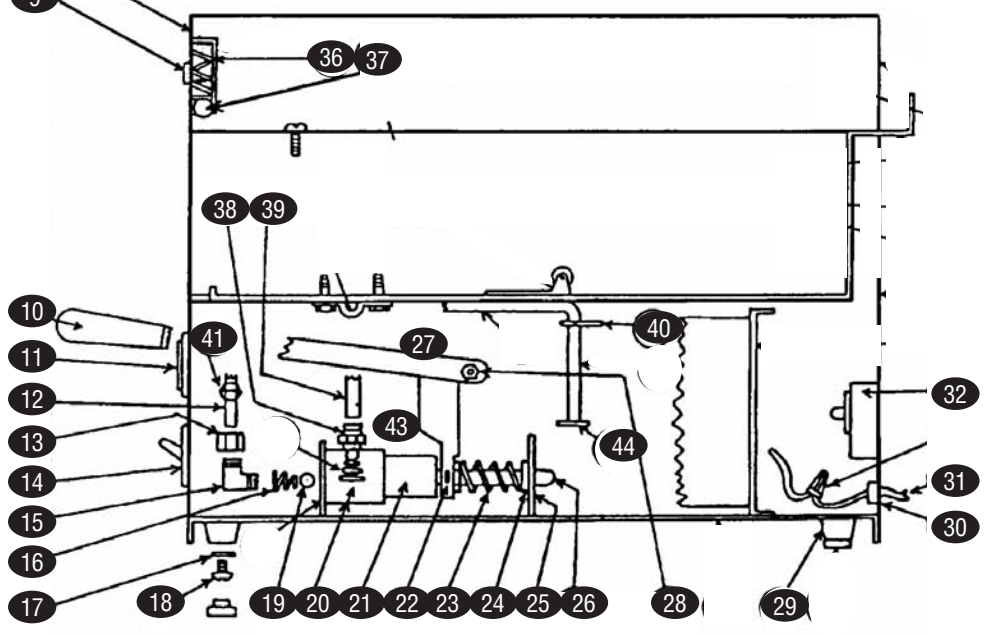

warming

STEAMERS

NFS STEAMER

HAGAR

(formerly Toastswell)

KEY	PART #	DESCRIPTION	KEY	PART #	DESCRIPTION
1	SM09-07-0075	Knob, Water Pan	44	SM10-07-0015	Pump Tube Strainer
2	SM08-07-0230	Screw, #10-24, for Water Pan Knob	n/s	SM08-07-0148	Hose Connector
3	SM30-FS-0199	Water Pan	45	SM09-07-0022	Drawer Handle
4	SMK8	Splash Baffle	46	SM30-FS-0017	Drawer Front
5	SM08-07-0038	Screw, Hex Head, #6-32	47	SM04-FS-0002	Food Pan
6	SMK10	Water Inlet Valve	48	SM09-FS-0004	Roller
7	SM30-FS-0002	Casting & Element Assembly	n/s	SM30-07-0003	Inner Drawer Track, RH
8	SM50-FS-0011	Front	n/s	SM30-07-0004	Inner Drawer Track, LH
9	SMK15	Drawer Lock Screw	n/s	SM04-FS-0072	Outer Drawer Track, LH
n/s	SM04-FS-0001	Food Rack	n/s	SM04-07-0036	Outer Drawer Track, RH
n/s	SMK18	Drawer Frame Roller	49	SM30-07-0002	Drawer Assembly Complete
n/s	SMK21	Roller only, for Slide			
10	SMZ5845	Pump Handle			
	SM09-07-0016	Pump Handle Cap			
11	SMK23	Pilot Light, Round			
n/s	SM05-07-0040	Pilot Light, Rectangle			
12	SM40-FS-0001	Water Line Casting to Pump			
13	SMK25	Water Line Nut			
14	SM05-07-0011	On/Off Switch			
15	SM10-07-0017	Elbow			
16	SM10-07-0016	Inner Spring, Pump to Casting			
n/s	SM10-07-0011	Inner Spring, Pump to Pan			
17	SMK29	Washer			
18	SM08-07-0114	Leg Screw			
19	SM09-07-0074	Ball			
20	SM04-FS-0058	Brass Housing			
21	SM10-FS-0001	Pump Cylinder			
n/s	SM51-FS-0009	Cylinder Cap & Sleeve			
22	SM08-07-0101	Cotter Pin			
23	SM10-07-0005	Pump Spring			
24	SM10-07-0012	Brass Bushing			
25	SM04-FS-0057	Large Welded Pump Frame			
n/s	SM04-FS-0054	Small Pump Frame Bracket			
26	SM52-FS-0008	Pump Piston Ring Assembly			
27	SMZ5841	Pump Lever			
n/s	SMK38A	Piston Ring Only			
28	SM40-FS-0049	Pump Nut & Screw Assembly			
29	SMK42	Leg Metal			
30	SMK44	Cord Grommet			
31	SMK45	Power Cord			
32	SM05-FS-0003	Thermostat			
33	SM08-07-0009	Aluminum Steam Plate Screw			
34	SM04-07-0013	Thermostat Bulb Holder			
35	SM08-07-0241	Screw for Bulb Holder			
36	SMK65	Drawer Lock Spring			
37	SMK66	Drawer Lock Ball			
38	SM10-07-0014	Pump Housing Connector			
39	SM40-FS-0002	Waterline Pump to Reservoir			
40	SM50-FS-0014	Rubber Water Tube			
41	SMK77	Pipe Sleeve for Waterline			
42	SM10-07-0017	Elbow Casting Waterline Connector			
43	SM30-FS-0008	Pump Assembly Complete			