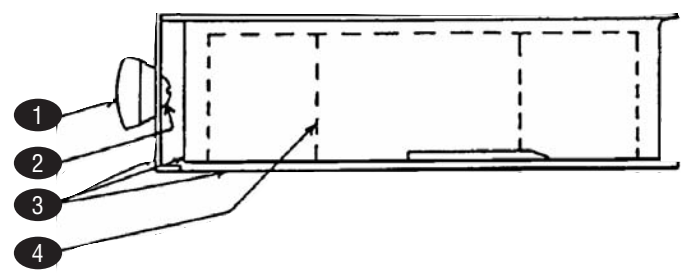

### HAGAR

(formerly Toastswell)

KEY	PART #	DESCRIPTION	KEY	PART #	DESCRIPTION
1	SM09-07-0075	Knob, Water Pan	44	SM10-07-0015	Pump Tube Strainer
2	SM08-07-0230	Screw, #10-24, for Water Pan Knob	n/s	SM08-07-0148	Hose Connector
3	SM30-FS-0199	Water Pan	45	SM09-07-0022	Drawer Handle
4	SMK8	Splash Baffle	46	SM30-FS-0017	Drawer Front
5	SM08-07-0038	Screw, Hex Head, #6-32	47	SM04-FS-0002	Food Pan
6	SMK10	Water Inlet Valve	48	SM09-FS-0004	Roller
7	SM30-FS-0002	Casting & Element Assembly	n/s	SM30-07-0003	Inner Drawer Track, RH
8	SM50-FS-0011	Front	n/s	SM30-07-0004	Inner Drawer Track, LH
9	SMK15	Drawer Lock Screw	n/s	SM04-FS-0072	Outer Drawer Track, LH
n/s	SM04-FS-0001	Food Rack	n/s	SM04-07-0036	Outer Drawer Track, RH
n/s	SMK18	Drawer Frame Roller	49	SM30-07-0002	Drawer Assembly Complete
n/s	SMK21	Roller only, for Slide			
10	SMZ5845	Pump Handle			
	SM09-07-0016	Pump Handle Cap			
11	SMK23	Pilot Light, Round			
n/s	SM05-07-0040	Pilot Light, Rectangle			
12	SM40-FS-0001	Water Line Casting to Pump			
13	SMK25	Water Line Nut			
14	SM05-07-0011	On/Off Switch			
15	SM10-07-0017	Elbow			
16	SM10-07-0016	Inner Spring, Pump to Casting			
n/s	SM10-07-0011	Inner Spring, Pump to Pan			
17	SMK29	Washer			
18	SM08-07-0114	Leg Screw			
19	SM09-07-0074	Ball			
20	SM04-FS-0058	Brass Housing			
21	SM10-FS-0001	Pump Cylinder			
n/s	SM51-FS-0009	Cylinder Cap & Sleeve			
22	SM08-07-0101	Cotter Pin			
23	SM10-07-0005	Pump Spring			
24	SM10-07-0012	Brass Bushing			
25	SM04-FS-0057	Large Welded Pump Frame			
n/s	SM04-FS-0054	Small Pump Frame Bracket			
26	SM52-FS-0008	Pump Piston Ring Assembly			
27	SMZ5841	Pump Lever			
n/s	SMK38A	Piston Ring Only			
28	SM40-FS-0049	Pump Nut & Screw Assembly			
29	SMK42	Leg Metal			
30	SMK44	Cord Grommet			
31	SMK45	Power Cord			
32	SM05-FS-0003	Thermostat			
33	SM08-07-0009	Aluminum Steam Plate Screw			
34	SM04-07-0013	Thermostat Bulb Holder			
35	SM08-07-0241	Screw for Bulb Holder			
36	SMK65	Drawer Lock Spring			
37	SMK66	Drawer Lock Ball			
38	SM10-07-0014	Pump Housing Connector			
39	SM40-FS-0002	Waterline Pump to Reservoir			
40	SM50-FS-0014	Rubber Water Tube			
41	SMK77	Pipe Sleeve for Waterline			
42	SM10-07-0017	Elbow Casting Waterline Connector			
43	SM30-FS-0008	Pump Assembly Complete			