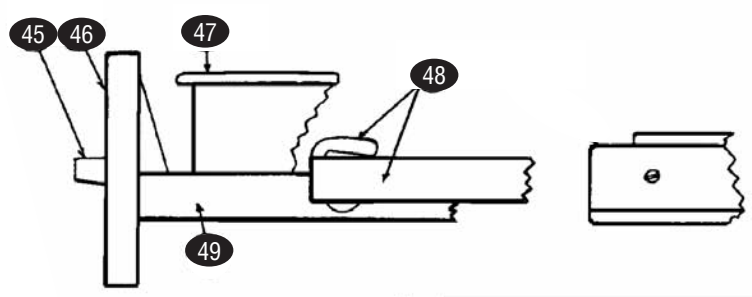

### HAGAR

(formerly Toastswell)

KEY	PART #	DESCRIPTION	KEY	PART #	DESCRIPTION
1	SM09-07-0075	Knob, Water Pan	44	SM10-07-0015	Pump Tube Strainer
2	SM08-07-0230	Screw, #10-24, for Water Pan Knob	n/s	SM08-07-0148	Hose Connector
3	SM30-FS-0199	Water Pan	45	SM09-07-0022	Drawer Handle
4	SMK8	Splash Baffle	46	SM30-FS-0017	Drawer Front
5	SM08-07-0038	Screw, Hex Head, #6-32	47	SM04-FS-0002	Food Pan
6	SMK10	Water Inlet Valve	48	SM09-FS-0004	Roller
7	SM30-FS-0002	Casting & Element Assembly	n/s	SM30-07-0003	Inner Drawer Track, RH
8	SM50-FS-0011	Front	n/s	SM30-07-0004	Inner Drawer Track, LH
9	SMK15	Drawer Lock Screw	n/s	SM04-FS-0072	Outer Drawer Track, LH
n/s	SM04-FS-0001	Food Rack	n/s	SM04-07-0036	Outer Drawer Track, RH
n/s	SMK18	Drawer Frame Roller	49	SM30-07-0002	Drawer Assembly Complete
n/s	SMK21	Roller only, for Slide			
10	SMZ5845	Pump Handle			
	SM09-07-0016	Pump Handle Cap			
11	SMK23	Pilot Light, Round			
n/s	SM05-07-0040	Pilot Light, Rectangle			
12	SM40-FS-0001	Water Line Casting to Pump			
13	SMK25	Water Line Nut			
14	SM05-07-0011	On/Off Switch			
15	SM10-07-0017	Elbow			
16	SM10-07-0016	Inner Spring, Pump to Casting			
n/s	SM10-07-0011	Inner Spring, Pump to Pan			
17	SMK29	Washer			
18	SM08-07-0114	Leg Screw			
19	SM09-07-0074	Ball			
20	SM04-FS-0058	Brass Housing			
21	SM10-FS-0001	Pump Cylinder			
n/s	SM51-FS-0009	Cylinder Cap & Sleeve			
22	SM08-07-0101	Cotter Pin			
23	SM10-07-0005	Pump Spring			
24	SM10-07-0012	Brass Bushing			
25	SM04-FS-0057	Large Welded Pump Frame			
n/s	SM04-FS-0054	Small Pump Frame Bracket			
26	SM52-FS-0008	Pump Piston Ring Assembly			
27	SMZ5841	Pump Lever			
n/s	SMK38A	Piston Ring Only			
28	SM40-FS-0049	Pump Nut & Screw Assembly			
29	SMK42	Leg Metal			
30	SMK44	Cord Grommet			
31	SMK45	Power Cord			
32	SM05-FS-0003	Thermostat			
33	SM08-07-0009	Aluminum Steam Plate Screw			
34	SM04-07-0013	Thermostat Bulb Holder			
35	SM08-07-0241	Screw for Bulb Holder			
36	SMK65	Drawer Lock Spring			
37	SMK66	Drawer Lock Ball			
38	SM10-07-0014	Pump Housing Connector			
39	SM40-FS-0002	Waterline Pump to Reservoir			
40	SM50-FS-0014	Rubber Water Tube			
41	SMK77	Pipe Sleeve for Waterline			
42	SM10-07-0017	Elbow Casting Waterline Connector			
43	SM30-FS-0008	Pump Assembly Complete			