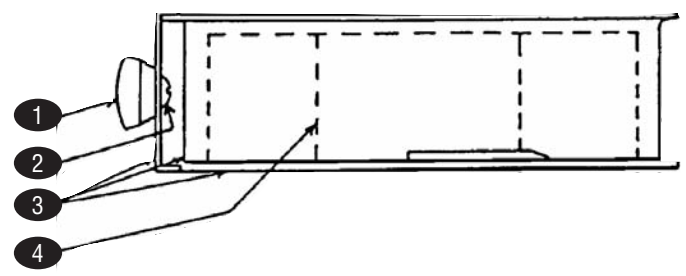

warming

STEAMERS

NFS STEAMER

HAGAR

(formerly Toastswell)

KEY	PART #	DESCRIPTION	KEY	PART #	DESCRIPTION
1	SM09-07-0075	Knob, Water Pan	44	SM10-07-0015	Pump Tube Strainer
2	SM08-07-0230	Screw, #10-24, for Water Pan Knob	n/s	SM08-07-0148	Hose Connector
3	SM30-FS-0199	Water Pan	45	SM09-07-0022	Drawer Handle
4	SMK8	Splash Baffle	46	SM30-FS-0017	Drawer Front
5	SM08-07-0038	Screw, Hex Head, #6-32	47	SM04-FS-0002	Food Pan
6	SMK10	Water Inlet Valve	48	SM09-FS-0004	Roller
7	SM30-FS-0002	Casting & Element Assembly	n/s	SM30-07-0003	Inner Drawer Track, RH
8	SM50-FS-0011	Front	n/s	SM30-07-0004	Inner Drawer Track, LH
9	SMK15	Drawer Lock Screw	n/s	SM04-FS-0072	Outer Drawer Track, LH
n/s	SM04-FS-0001	Food Rack	n/s	SM04-07-0036	Outer Drawer Track, RH
n/s	SMK18	Drawer Frame Roller	49	SM30-07-0002	Drawer Assembly Complete
n/s	SMK21	Roller only, for Slide			
10	SMZ5845	Pump Handle			
	SM09-07-0016	Pump Handle Cap			
11	SMK23	Pilot Light, Round			
n/s	SM05-07-0040	Pilot Light, Rectangle			
12	SM40-FS-0001	Water Line Casting to Pump			
13	SMK25	Water Line Nut			
14	SM05-07-0011	On/Off Switch			
15	SM10-07-0017	Elbow			
16	SM10-07-0016	Inner Spring, Pump to Casting			
n/s	SM10-07-0011	Inner Spring, Pump to Pan			
17	SMK29	Washer			
18	SM08-07-0114	Leg Screw			
19	SM09-07-0074	Ball			
20	SM04-FS-0058	Brass Housing			
21	SM10-FS-0001	Pump Cylinder			
n/s	SM51-FS-0009	Cylinder Cap & Sleeve			
22	SM08-07-0101	Cotter Pin			
23	SM10-07-0005	Pump Spring			
24	SM10-07-0012	Brass Bushing			
25	SM04-FS-0057	Large Welded Pump Frame			
n/s	SM04-FS-0054	Small Pump Frame Bracket			
26	SM52-FS-0008	Pump Piston Ring Assembly			
27	SMZ5841	Pump Lever			
n/s	SMK38A	Piston Ring Only			
28	SM40-FS-0049	Pump Nut & Screw Assembly			
29	SMK42	Leg Metal			
30	SMK44	Cord Grommet			
31	SMK45	Power Cord			
32	SM05-FS-0003	Thermostat			
33	SM08-07-0009	Aluminum Steam Plate Screw			
34	SM04-07-0013	Thermostat Bulb Holder			
35	SM08-07-0241	Screw for Bulb Holder			
36	SMK65	Drawer Lock Spring			
37	SMK66	Drawer Lock Ball			
38	SM10-07-0014	Pump Housing Connector			
39	SM40-FS-0002	Waterline Pump to Reservoir			
40	SM50-FS-0014	Rubber Water Tube			
41	SMK77	Pipe Sleeve for Waterline			
42	SM10-07-0017	Elbow Casting Waterline Connector			
43	SM30-FS-0008	Pump Assembly Complete			