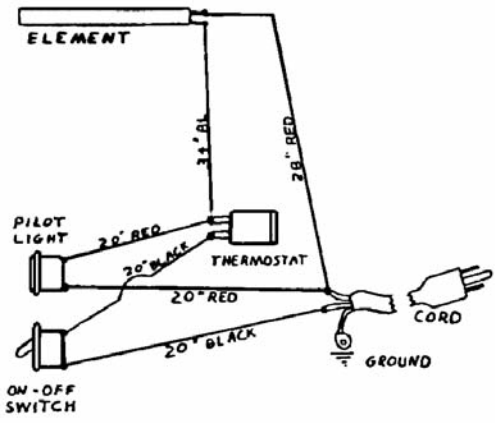

warming

STEAMERS

NFS STEAMER

HAGAR

(formerly Toastswell)

KEY	PART #	DESCRIPTION	KEY	PART #	DESCRIPTION
1	SM09-07-0075	Knob, Water Pan	44	SM10-07-0015	Pump Tube Strainer
2	SM08-07-0230	Screw, #10-24, for Water Pan Knob	n/s	SM08-07-0148	Hose Connector
3	SM30-FS-0199	Water Pan	45	SM09-07-0022	Drawer Handle
4	SMK8	Splash Baffle	46	SM30-FS-0017	Drawer Front
5	SM08-07-0038	Screw, Hex Head, #6-32	47	SM04-FS-0002	Food Pan
6	SMK10	Water Inlet Valve	48	SM09-FS-0004	Roller
7	SM30-FS-0002	Casting & Element Assembly	n/s	SM30-07-0003	Inner Drawer Track, RH
8	SM50-FS-0011	Front	n/s	SM30-07-0004	Inner Drawer Track, LH
9	SMK15	Drawer Lock Screw	n/s	SM04-FS-0072	Outer Drawer Track, LH
n/s	SM04-FS-0001	Food Rack	n/s	SM04-07-0036	Outer Drawer Track, RH
n/s	SMK18	Drawer Frame Roller	49	SM30-07-0002	Drawer Assembly Complete
n/s	SMK21	Roller only, for Slide			
10	SMZ5845	Pump Handle			
	SM09-07-0016	Pump Handle Cap			
11	SMK23	Pilot Light, Round			
n/s	SM05-07-0040	Pilot Light, Rectangle			
12	SM40-FS-0001	Water Line Casting to Pump			
13	SMK25	Water Line Nut			
14	SM05-07-0011	On/Off Switch			
15	SM10-07-0017	Elbow			
16	SM10-07-0016	Inner Spring, Pump to Casting			
n/s	SM10-07-0011	Inner Spring, Pump to Pan			
17	SMK29	Washer			
18	SM08-07-0114	Leg Screw			
19	SM09-07-0074	Ball			
20	SM04-FS-0058	Brass Housing			
21	SM10-FS-0001	Pump Cylinder			
n/s	SM51-FS-0009	Cylinder Cap & Sleeve			
22	SM08-07-0101	Cotter Pin			
23	SM10-07-0005	Pump Spring			
24	SM10-07-0012	Brass Bushing			
25	SM04-FS-0057	Large Welded Pump Frame			
n/s	SM04-FS-0054	Small Pump Frame Bracket			
26	SM52-FS-0008	Pump Piston Ring Assembly			
27	SMZ5841	Pump Lever			
n/s	SMK38A	Piston Ring Only			
28	SM40-FS-0049	Pump Nut & Screw Assembly			
29	SMK42	Leg Metal			
30	SMK44	Cord Grommet			
31	SMK45	Power Cord			
32	SM05-FS-0003	Thermostat			
33	SM08-07-0009	Aluminum Steam Plate Screw			
34	SM04-07-0013	Thermostat Bulb Holder			
35	SM08-07-0241	Screw for Bulb Holder			
36	SMK65	Drawer Lock Spring			
37	SMK66	Drawer Lock Ball			
38	SM10-07-0014	Pump Housing Connector			
39	SM40-FS-0002	Waterline Pump to Reservoir			
40	SM50-FS-0014	Rubber Water Tube			
41	SMK77	Pipe Sleeve for Waterline			
42	SM10-07-0017	Elbow Casting Waterline Connector			
43	SM30-FS-0008	Pump Assembly Complete			