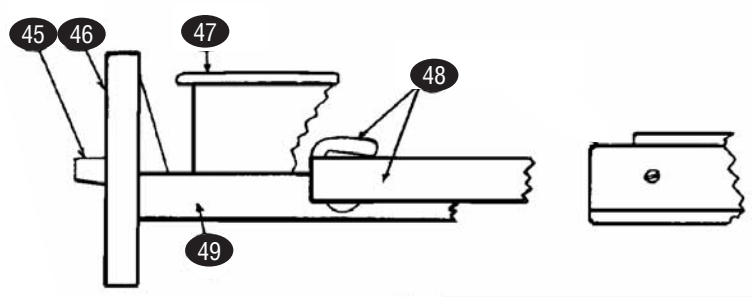

warming

STEAMERS

NFS STEAMER

HAGAR

(formerly Toastswell)

KEY	PART #	DESCRIPTION	KEY	PART #	DESCRIPTION
1	SM09-07-0075	Knob, Water Pan	44	SM10-07-0015	Pump Tube Strainer
2	SM08-07-0230	Screw, #10-24, for Water Pan Knob	n/s	SM08-07-0148	Hose Connector
3	SM30-FS-0199	Water Pan	45	SM09-07-0022	Drawer Handle
4	SMK8	Splash Baffle	46	SM30-FS-0017	Drawer Front
5	SM08-07-0038	Screw, Hex Head, #6-32	47	SM04-FS-0002	Food Pan
6	SMK10	Water Inlet Valve	48	SM09-FS-0004	Roller
7	SM30-FS-0002	Casting & Element Assembly	n/s	SM30-07-0003	Inner Drawer Track, RH
8	SM50-FS-0011	Front	n/s	SM30-07-0004	Inner Drawer Track, LH
9	SMK15	Drawer Lock Screw	n/s	SM04-FS-0072	Outer Drawer Track, LH
n/s	SM04-FS-0001	Food Rack	n/s	SM04-07-0036	Outer Drawer Track, RH
n/s	SMK18	Drawer Frame Roller	49	SM30-07-0002	Drawer Assembly Complete
n/s	SMK21	Roller only, for Slide			
10	SMZ5845	Pump Handle			
	SM09-07-0016	Pump Handle Cap			
11	SMK23	Pilot Light, Round			
n/s	SM05-07-0040	Pilot Light, Rectangle			
12	SM40-FS-0001	Water Line Casting to Pump			
13	SMK25	Water Line Nut			
14	SM05-07-0011	On/Off Switch			
15	SM10-07-0017	Elbow			
16	SM10-07-0016	Inner Spring, Pump to Casting			
n/s	SM10-07-0011	Inner Spring, Pump to Pan			
17	SMK29	Washer			
18	SM08-07-0114	Leg Screw			
19	SM09-07-0074	Ball			
20	SM04-FS-0058	Brass Housing			
21	SM10-FS-0001	Pump Cylinder			
n/s	SM51-FS-0009	Cylinder Cap & Sleeve			
22	SM08-07-0101	Cotter Pin			
23	SM10-07-0005	Pump Spring			
24	SM10-07-0012	Brass Bushing			
25	SM04-FS-0057	Large Welded Pump Frame			
n/s	SM04-FS-0054	Small Pump Frame Bracket			
26	SM52-FS-0008	Pump Piston Ring Assembly			
27	SMZ5841	Pump Lever			
n/s	SMK38A	Piston Ring Only			
28	SM40-FS-0049	Pump Nut & Screw Assembly			
29	SMK42	Leg Metal			
30	SMK44	Cord Grommet			
31	SMK45	Power Cord			
32	SM05-FS-0003	Thermostat			
33	SM08-07-0009	Aluminum Steam Plate Screw			
34	SM04-07-0013	Thermostat Bulb Holder			
35	SM08-07-0241	Screw for Bulb Holder			
36	SMK65	Drawer Lock Spring			
37	SMK66	Drawer Lock Ball			
38	SM10-07-0014	Pump Housing Connector			
39	SM40-FS-0002	Waterline Pump to Reservoir			
40	SM50-FS-0014	Rubber Water Tube			
41	SMK77	Pipe Sleeve for Waterline			
42	SM10-07-0017	Elbow Casting Waterline Connector			
43	SM30-FS-0008	Pump Assembly Complete			