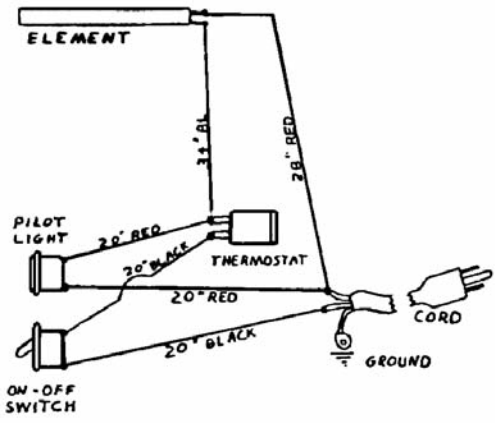

### HAGAR

(formerly Toastswell)

KEY	PART #	DESCRIPTION	KEY	PART #	DESCRIPTION
1	SM09-07-0075	Knob, Water Pan	44	SM10-07-0015	Pump Tube Strainer
2	SM08-07-0230	Screw, #10-24, for Water Pan Knob	n/s	SM08-07-0148	Hose Connector
3	SM30-FS-0199	Water Pan	45	SM09-07-0022	Drawer Handle
4	SMK8	Splash Baffle	46	SM30-FS-0017	Drawer Front
5	SM08-07-0038	Screw, Hex Head, #6-32	47	SM04-FS-0002	Food Pan
6	SMK10	Water Inlet Valve	48	SM09-FS-0004	Roller
7	SM30-FS-0002	Casting & Element Assembly	n/s	SM30-07-0003	Inner Drawer Track, RH
8	SM50-FS-0011	Front	n/s	SM30-07-0004	Inner Drawer Track, LH
9	SMK15	Drawer Lock Screw	n/s	SM04-FS-0072	Outer Drawer Track, LH
n/s	SM04-FS-0001	Food Rack	n/s	SM04-07-0036	Outer Drawer Track, RH
n/s	SMK18	Drawer Frame Roller	49	SM30-07-0002	Drawer Assembly Complete
n/s	SMK21	Roller only, for Slide			
10	SMZ5845	Pump Handle			
	SM09-07-0016	Pump Handle Cap			
11	SMK23	Pilot Light, Round			
n/s	SM05-07-0040	Pilot Light, Rectangle			
12	SM40-FS-0001	Water Line Casting to Pump			
13	SMK25	Water Line Nut			
14	SM05-07-0011	On/Off Switch			
15	SM10-07-0017	Elbow			
16	SM10-07-0016	Inner Spring, Pump to Casting			
n/s	SM10-07-0011	Inner Spring, Pump to Pan			
17	SMK29	Washer			
18	SM08-07-0114	Leg Screw			
19	SM09-07-0074	Ball			
20	SM04-FS-0058	Brass Housing			
21	SM10-FS-0001	Pump Cylinder			
n/s	SM51-FS-0009	Cylinder Cap & Sleeve			
22	SM08-07-0101	Cotter Pin			
23	SM10-07-0005	Pump Spring			
24	SM10-07-0012	Brass Bushing			
25	SM04-FS-0057	Large Welded Pump Frame			
n/s	SM04-FS-0054	Small Pump Frame Bracket			
26	SM52-FS-0008	Pump Piston Ring Assembly			
27	SMZ5841	Pump Lever			
n/s	SMK38A	Piston Ring Only			
28	SM40-FS-0049	Pump Nut & Screw Assembly			
29	SMK42	Leg Metal			
30	SMK44	Cord Grommet			
31	SMK45	Power Cord			
32	SM05-FS-0003	Thermostat			
33	SM08-07-0009	Aluminum Steam Plate Screw			
34	SM04-07-0013	Thermostat Bulb Holder			
35	SM08-07-0241	Screw for Bulb Holder			
36	SMK65	Drawer Lock Spring			
37	SMK66	Drawer Lock Ball			
38	SM10-07-0014	Pump Housing Connector			
39	SM40-FS-0002	Waterline Pump to Reservoir			
40	SM50-FS-0014	Rubber Water Tube			
41	SMK77	Pipe Sleeve for Waterline			
42	SM10-07-0017	Elbow Casting Waterline Connector			
43	SM30-FS-0008	Pump Assembly Complete			