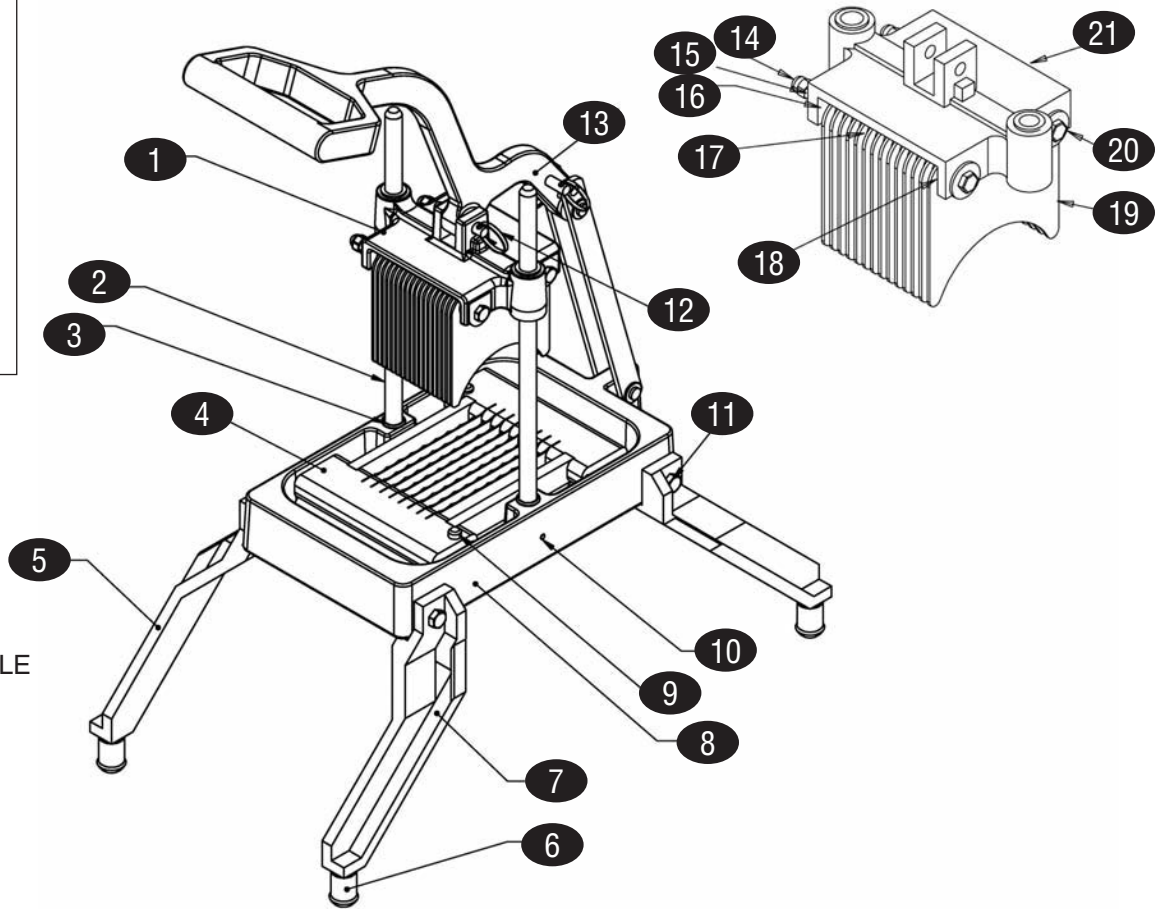

NEW STYLE

KEY	PART #	DESCRIPTION	KEY	PART #	DESCRIPTION
1	NEM56540	Pusher Assembly, 3/16"	17	NEM55534-1	Middle Spacer, 3/16"
	NEM56540-2	Pusher Assembly, 1/4"		NEM55534-3	Middle Spacer, 1/4"
	NEM56540-3	Pusher Assembly, 3/8"		NEM55534-5	Middle Spacer, 3/8"
	NEM56540-4	Pusher Assembly, 1/2"		NEM55534-7	Middle Spacer, 1/2"
2	NEM55481	Guide Rod	18	NEM55534-2	End Spacer, 3/16", Red
3	NEM45404	O-Ring		NEM55534-4	End Spacer, 1/4", Blue
4	NEM56539-1	Blade Assembly, 3/16"		NEM55534-6	End Spacer, 3/8", Green
	NEM56539-2	Blade Assembly, 1/4"	19	NEM55522	Push Plate
	NEM56539-3	Blade Assembly, 3/8"	20	NEM45655	Hex Head Screws, 1/4-20x5"
	NEM56539-4	Blade Assembly, 1/2"			
5	NEM55473	Leg	21	NEM56541	Pusher Body Assembly (includes parts below)
6	NEM45457	Crutch Tip		NEM55529-1	Pusher
7	NEM55472	Leg		NEM55419	Bushing
8	NEM55530	Frame	22	NEM56750-4	Onion Slicer Unit, 1/2"
9	NEM56138	Locating Pin			
10	NEM45296	Grooved Pin			
11	NEM45640	Hex Head Screws			
12	NEM45298	Ring Pin			
13	NEM55531	Lever			
14	NEM45063	Acorn Nut			
15	NEM45051	Hex Head Nut			
16	NEM55535-1	End Spacer, 3/16" & 1/4"			
	NEM55535-2	End Spacer, 3/8" & 1/2"