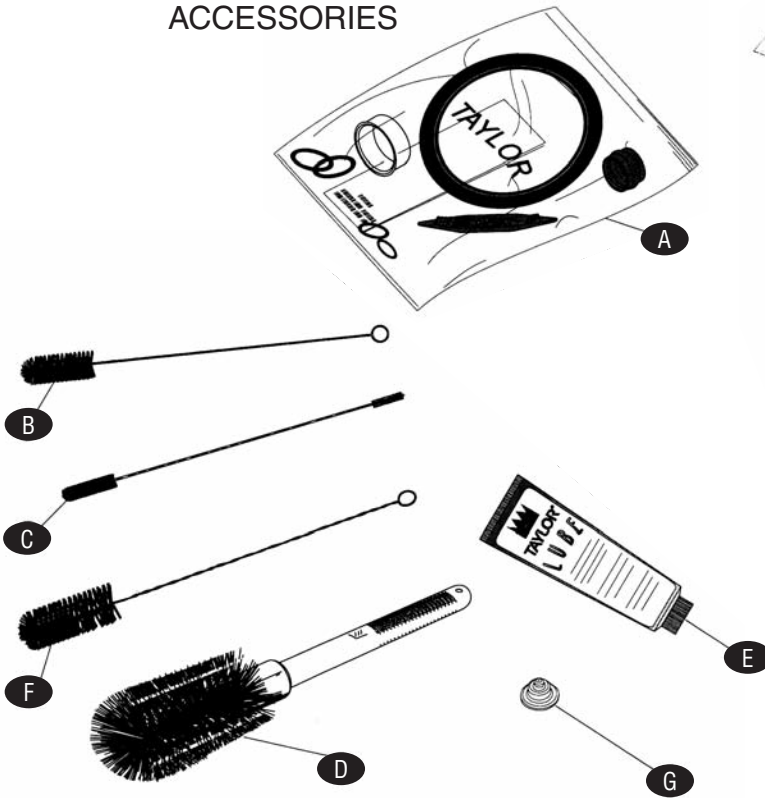

MODEL #342 ACCESSORIES

MODEL #8756 ACCESSORIES

KEY	PART #	DESCRIPTION	KEY	PART #	DESCRIPTION
		— #342 —			— #8756 —
A	TLX39969	Tune Up Kit		TLX35800	Brush Kit, Cleaning, includes #1-6 below
B	TL013071	Bearing Brush, Rear	1	TL023316	Brush, Mix Pump Body
C	TL013072	Double Ended Brush	2	TL027647	Pressure Switch Brush
D	TL023316	Brush, Mix Pump Body	3	TL021101	Feed Tube Brush
E	TL047518	Lubricant, Taylor Lube	4	TL013072	Double Ended Brush
F	TL013073	Draw Valve Brush	5	TL013071	Rear Bearing Brush
G	TL020213	Restrictor Cap	6	TL013073	Draw Valve Brush
			7	TL047518	Taylor Lubricant, 4oz
			8	TLKAY-5	Kay-5 Sanitizer
			9	TL013163	Mix Pail, 10 Qt.
			10	TLX49463-15	Tune Up Kit, 1-Spout
				TLX49463-2	Tune Up Kit, New Style, models #8756 & 8757
				TLX36567	Tune Up Kit, Old Style Door, model #8756