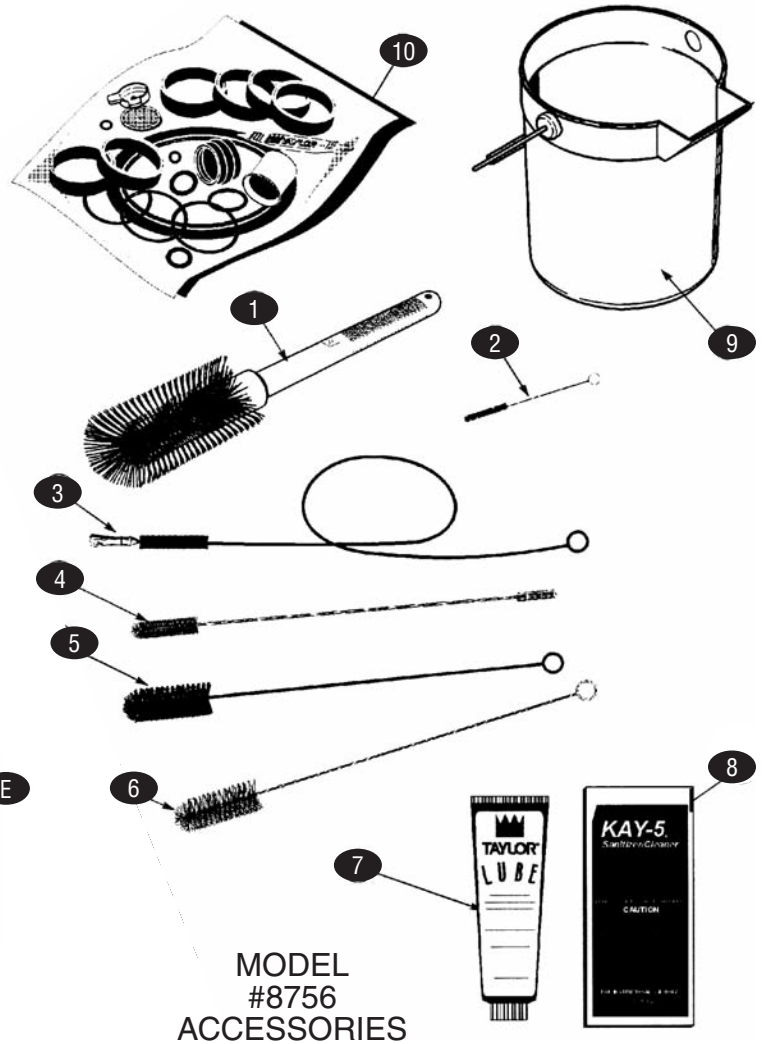

MODEL #342 ACCESSORIES

MODEL #8756 ACCESSORIES

KEY	PART #	DESCRIPTION	KEY	PART #	DESCRIPTION
		— #342 —			— #8756 —
A	TLX39969	Tune Up Kit		TLX35800	Brush Kit, Cleaning, includes #1-6 below
B	TL013071	Bearing Brush, Rear	1	TL023316	Brush, Mix Pump Body
C	TL013072	Double Ended Brush	2	TL027647	Pressure Switch Brush
D	TL023316	Brush, Mix Pump Body	3	TL021101	Feed Tube Brush
E	TL047518	Lubricant, Taylor Lube	4	TL013072	Double Ended Brush
F	TL013073	Draw Valve Brush	5	TL013071	Rear Bearing Brush
G	TL020213	Restrictor Cap	6	TL013073	Draw Valve Brush
			7	TL047518	Taylor Lubricant, 4oz
			8	TLKAY-5	Kay-5 Sanitizer
			9	TL013163	Mix Pail, 10 Qt.
			10	TLX49463-15	Tune Up Kit, 1-Spout
				TLX49463-2	Tune Up Kit, New Style, models #8756 & 8757
				TLX36567	Tune Up Kit, Old Style Door, model #8756