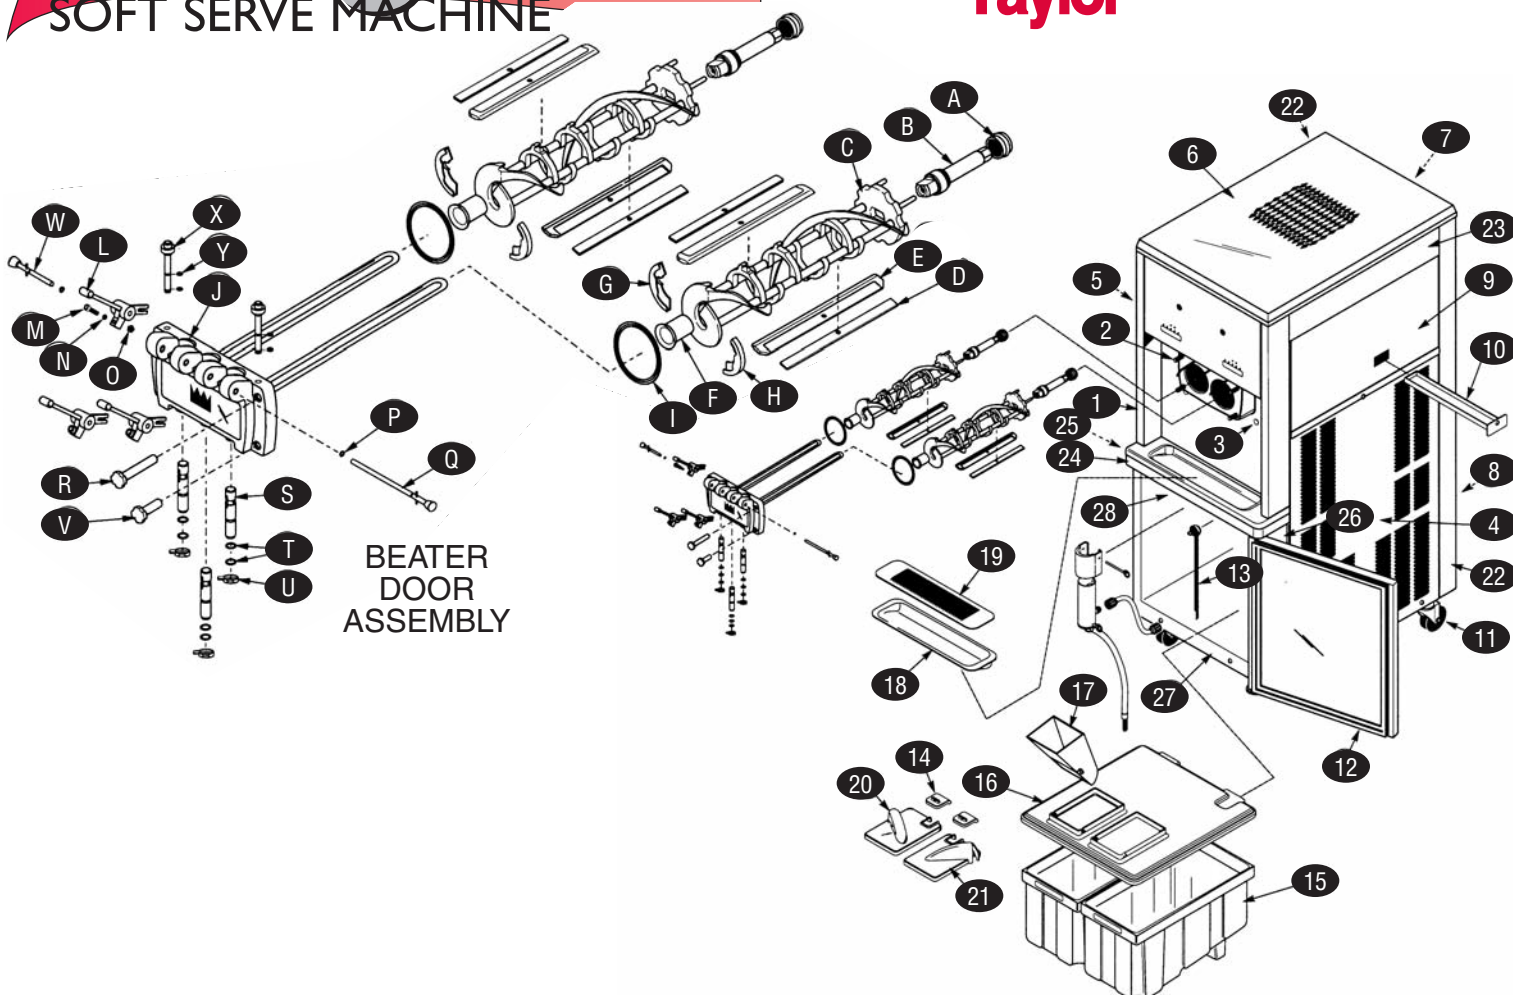

# refrigeration

MODEL #8756

**HAGAR**

SOFT SERVE MACHINE

**Taylor**

BEATER  
DOOR  
ASSEMBLY

KEY	PART #	DESCRIPTION	KEY	PART #	DESCRIPTION
A	TL032560	Drive Shaft Seal	3	TL012347	Carriage Bolt
B	TL032564	Beater Shaft	4	TLX23956	Lower Side Panel, A, RH/LH
C	TLX46231	Beater, 3.4qt 1 Pin	5	TL028599	Upper Side Panel, LH
D	TL046236	Blade Scraper Clip	6	TL048526	Hood
E	TL046235	Plastic Blade Scraper	7	TL022015	Upper Panel, Rear
F	TL050348	Bearing, Front	8	TL023598	Lower Panel, Rear
G	TL050346	Front Helix Shoe, Rear	9	TL028600	Upper Side Panel, Right
H	TL050347	Front Helix Shoe, Front	10	TL027504	Drip Pan, 17-1/4"
I	TL048926	Double Door Gasket, 4"	11	TL021279	Swivel Caster, 3/4-10", 3" Wheel
J	TLX51532-12	Door, 3 Spout Long Baffle	12	TL024629	Gasket, Cabinet Mix Door
n/s	TLX33687	Draw Adjustment Handle, A	13	TLX35981	Mix Probe, A
L	TL028804	Draw Adjustment Handle	14	TL037200	Boot, Mix Cover
M	TL033662	Adjustment Screw	15	TLX38755	Mix Tank w/Decals, A
N	TL015872	O-Ring, Adjustment Screw		TL034928	Tank Only
O	TL029639-BLK	Jam Nut, 5/16-24"	16	TL024590	Mix Tank Cover
P	TL016272	O-Ring, 5/16x.070"	17	TL036637	Mix Funnel
Q	TLX22387	Pivot Rod, A	18	TL014533	Drip Tray, 22-7/8x5-1/8"
R	TL034382	Stud Nut, Long	19	TL022766	Splash Shield, 23"
S	TLX18303	Draw Valve, A	20	TL037138	Cover, Left Mix Storage
T	TL014402	O-Ring, 7/8x.103"	21	TL037139	Cover, Right Mix Storage
U	TL014218	Design Cap, 1.010"	22	TL022013	Corner Trim, LH/RH
V	TL034383	Stud Nut, Short	23	TLX22424	Side Trim, LH/RH
W	TLX22388	Pivot Rod, A	24	TLX24813	Shelf Trim, A
Y	TL016137	O-Ring, 3/8x.070"	25	TL024824-SP	Front Trim, Left
1	TLX22879	Front Panel, A	26	TL024825	Front Trim, Right
2	TL022822	Nose Cone Stud	27	TL024826	Bottom Cabinet Trim
			28	TL024827	Trim Strip, Top