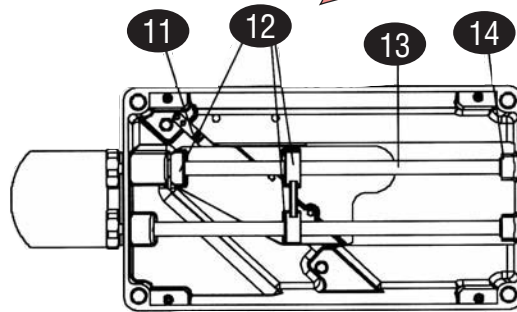

PRINCE CASTLE INC. WORLDWIDE

KEY	PART #	DESCRIPTION	KEY	PART #	DESCRIPTION
1	PR943-038A	Blade Assembly, 3/16" (0.48cm), 12 Blades			
	PR943-039A	Blade Assembly, 1/4" (0.64cm)			
	PR943-040A	Blade Assembly, 3/8" (0.95cm)			
	PR943-041A	Blade Assembly, 7/32" (0.55cm)			
2	PR943-047S	Table Stop w/Knobs			
3	PR943-049S	Pusher Handle w/Mounting Screw			
4	PR943-050	Pusher Assembly, 3/16" (0.48cm) & 3/8" (0.95cm)			
	PR943-051	Tomato Pusher Assembly, 1/4" (0.64cm)			
	PR943-052	Tomato Pusher Assembly, 7/32" (0.55cm)			
5	PR943-004S	Bridge w/Mounting Screws			
6	PR943-018S	Tomato Catcher			
7	PR943-033S	Guide Rod Knobs, Pkg of 2			
8	PR943-012	Blade Guard			
9	PR943-002	Base			
10	PR89-959S	Rubber Foot, Pkg of 4			
11	PR943-034S	Blade Latch Kit			
12	PR943-015	Bearing			
13	PR943-017S	Guide Rods w/Cushions, Set of 2			
14	PR919-17S	Guide Rod Cushions, Pkg of 4			
n/s	PR943-016	Carriage Plate, Slide Board			
15	H80043P	Tomato Saber Unit			