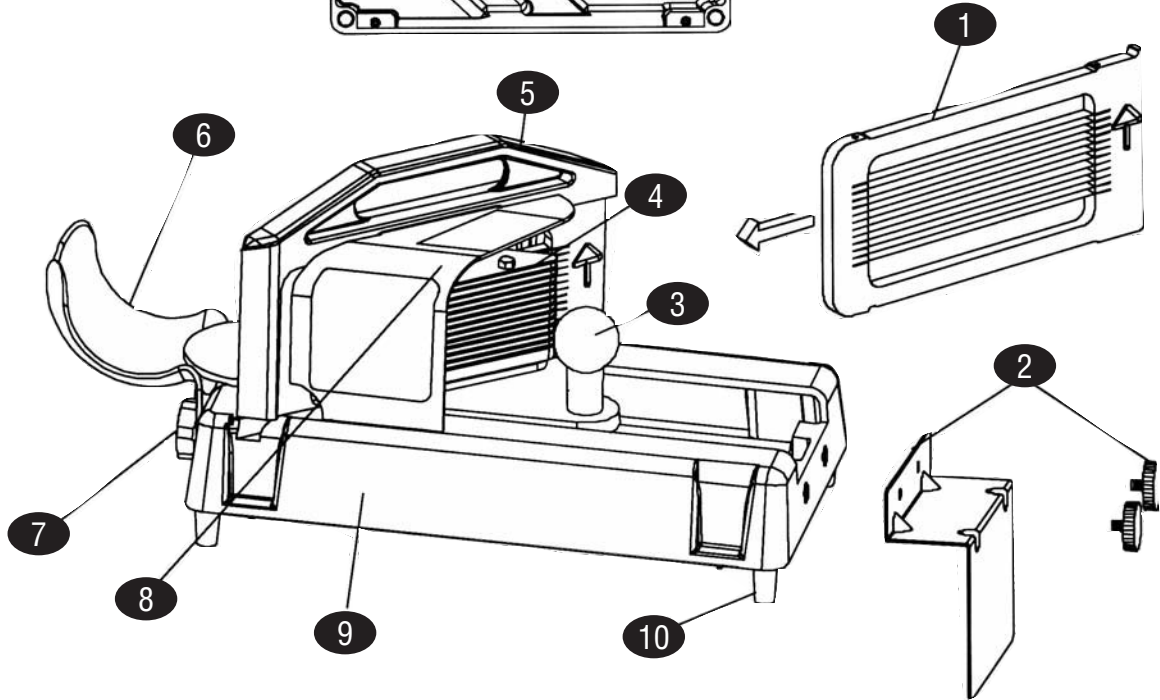

PRINCE CASTLE INC. WORLDWIDE

KEY	PART #	DESCRIPTION	KEY	PART #	DESCRIPTION
1	PR943-038A	Blade Assembly, 3/16" (0.48cm), 12 Blades			
	PR943-039A	Blade Assembly, 1/4" (0.64cm)			
	PR943-040A	Blade Assembly, 3/8" (0.95cm)			
	PR943-041A	Blade Assembly, 7/32" (0.55cm)			
2	PR943-047S	Table Stop w/Knobs			
3	PR943-049S	Pusher Handle w/Mounting Screw			
4	PR943-050	Pusher Assembly, 3/16" (0.48cm) & 3/8" (0.95cm)			
	PR943-051	Tomato Pusher Assembly, 1/4" (0.64cm)			
	PR943-052	Tomato Pusher Assembly, 7/32" (0.55cm)			
5	PR943-004S	Bridge w/Mounting Screws			
6	PR943-018S	Tomato Catcher			
7	PR943-033S	Guide Rod Knobs, Pkg of 2			
8	PR943-012	Blade Guard			
9	PR943-002	Base			
10	PR89-959S	Rubber Foot, Pkg of 4			
11	PR943-034S	Blade Latch Kit			
12	PR943-015	Bearing			
13	PR943-017S	Guide Rods w/Cushions, Set of 2			
14	PR919-17S	Guide Rod Cushions, Pkg of 4			
n/s	PR943-016	Carriage Plate, Slide Board			
15	H80043P	Tomato Saber Unit			