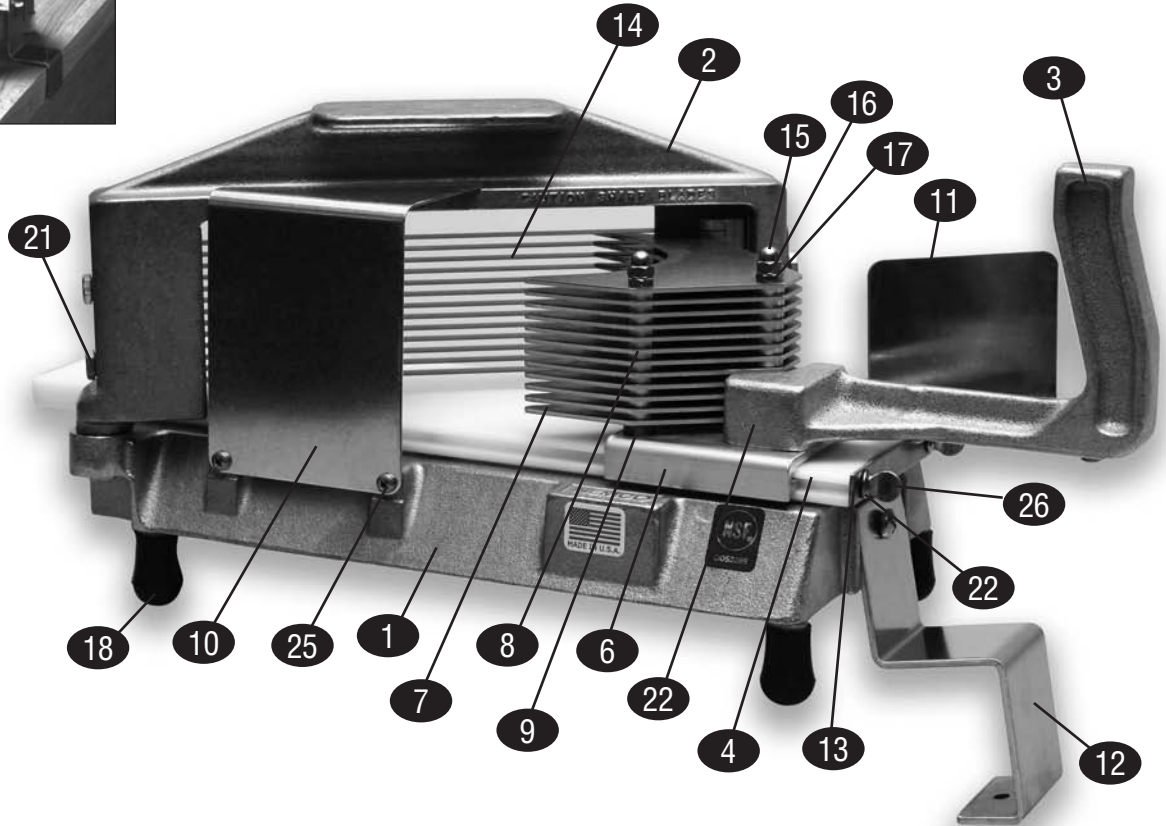

NEMCO
FOOD EQUIPMENT

KEY	PART #	DESCRIPTION	KEY	PART #	DESCRIPTION
1	NEM55451	Frame	21	NEM45628	Hex Head Screw, 1/4"x1"
2	NEM55452	Blade Holder	22	NEM45629	Machine Screw for Slide Board, 1/4"x1/2"
3	NEM55453	Handle	n/s	NEM55642	Machine Screw, #10x1/2"
4	NEM55849	Slide Board	25	NEM45141	Machine Screw, #8x3/8"
6	NEM55520	Guide Plate	26	NEM45632-1	Thumb Screw, 1/4"x1/2"
7	NEM55457	Pusher Plate	27	NEM55600-1	Complete Unit, 3/16" Cut
8	NEM55458-1	Spacer, 3/16" Cut		NEM55600-2	Complete Unit, 1/4" Cut
	NEM55458-2	Spacer, 1/4" Cut	n/s	NEM55625-1	Pusher Head Assembly, 3/16"
9	NEM55458-4	Spacer, 3/16" Cut (Red)	n/s	NEM55625-2	Pusher Head Assembly, 1/4" (incl. 7, 8, 9, 15, 16 & 17)
	NEM55458-3	Spacer, 1/4" Cut (Blue)	n/s	NEM45629	Table Stop Screw, Slotted Pan Head, 1/4-20x1/2"
10	NEM55462	Blade Shield			
11	NEM55463	Hand Shield			
12	NEM55464	Table Stop			
13	NEM55465	Slide Stop			
14	NEM55466-1	Blade Kit for 3/16" Cut, 13 Blades			
	NEM55466-2	Blade Kit for 1/4" Cut, 10 Blades			
15	NEM45059-1	Acorn Nut			
16	NEM45060	Hex Nut			
17	NEM45452	Washer			
18	NEM45457	Foot Pad			
n/s	NEM45460	Bumper			
n/s	NEM45627	Machine Screw, #10x2-3/4"			