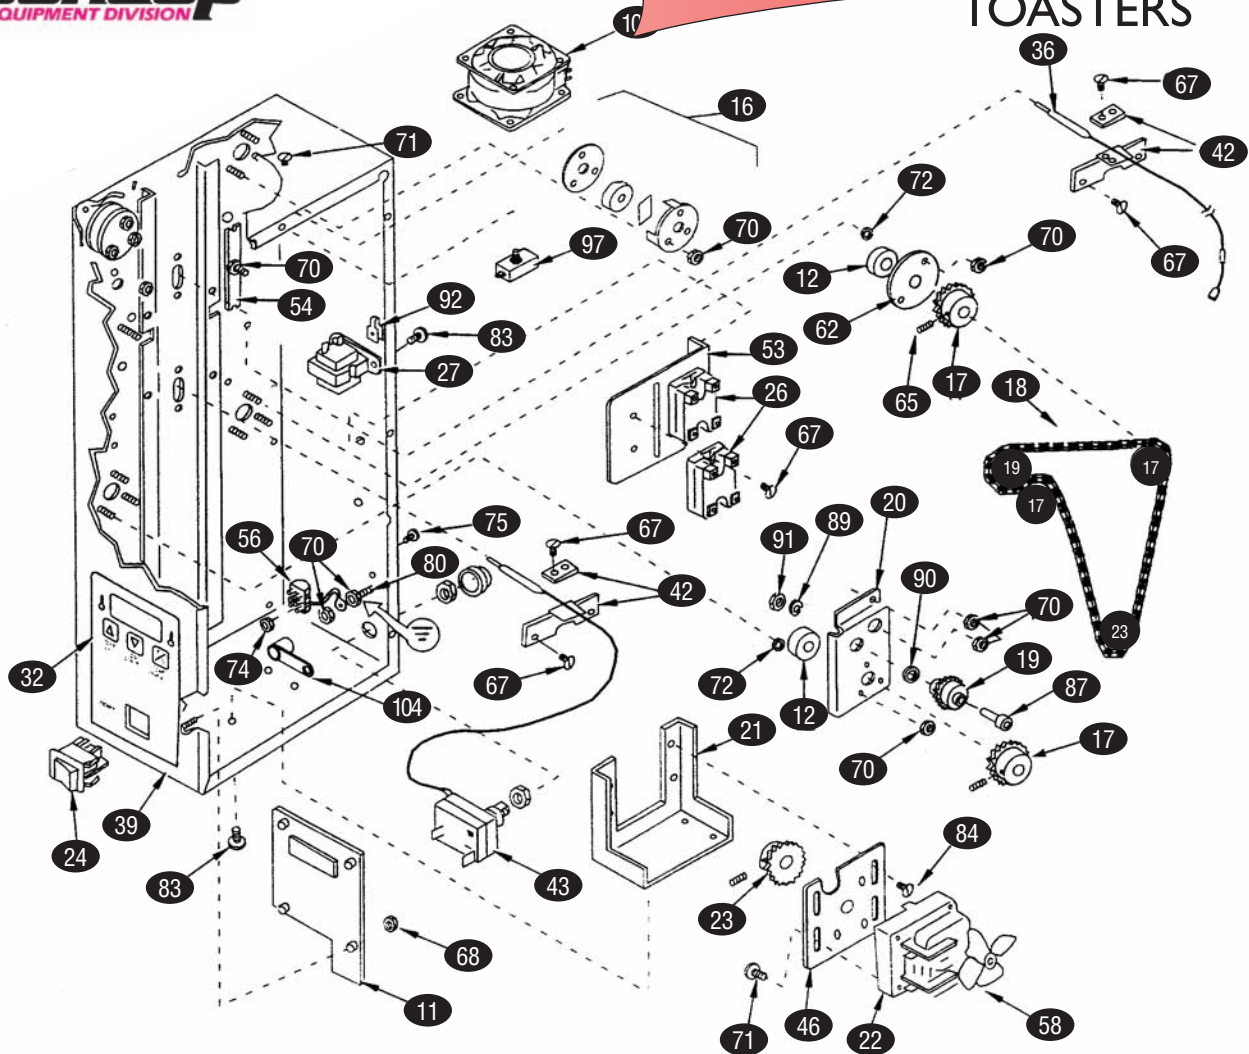

KEY	PART #	DESCRIPTION	KEY	PART #	DESCRIPTION
63	RU040P138*	Lock Nut, 1/2"	87	RU331P103*	Shoulder Bolt, 5/16-18x1"
64	RU0011528	Heat Shield Assembly	88	RU306P105*	Screw, #6-32x1/2"
65	RU325P163*	Set Screw, 1/4-28x5/16"	89	RU331P106*	Lock Washer, 5/16"
66	RU100P864*	Label, 'Caution Hot'	90	RU212P118*	Flat Washer, 5/16"
67	RU308P183*	Screw, Hex, #8-32x3/8"	91	RU331P101*	Nut, Hex, 5/16-18
68	RU304P105*	Nut, KEPS, #4-40	92	RU300P102*	Nut, Tinnerman
70	RU308P143*	Nut, KEPS, #8-32	93	RU210K230	Bumper, Recess Leg, 1", 4 pk
71	RU310P103*	Screw, Hex, #10-32x1/4"	94	RU0503495	Retainer, Tensioner Bracket, RH
72	RU310P157*	Washer, #10	95	RU0503507	Retainer, Tensioner Bracket, LH
n/s	RU308P101*	Nut, #8-32	96	RU2100259	Slide Bar, 4 pk
74	RU306P101*	Nut, Hex, #6-32	97	RU7000400	Interlock Switch
75	RU306P123*	Screw, Hex, #6-32x7/8"	98	RU0700452	Power Cord, NEMA 6-20P
76	RU308P145*	Nut, Acorn, Hex, #8-32	100	RU4000138	Fan Motor, Axial
78	RU325P104*	Washer, 1/4"	101	RU0503115	Duct, Fan
79	RU325P109*	Screw, 1/4-20x1/2"	n/s	RU1001056	Label, Crown & Heel
80	RU308P124*	Screw, 1-way, #8-32x1/2"	n/s	RU2120147	Leg Spacers, 4 pk
81	RU10P1022*	Label, Heaters	104	RU4060374	Ground Lug
82	RU310P136*	Screw, #10-32x1-1/4"	105	RU0021320	Butter Wheel Roller
83	RU308P133*	Screw, #8-32x1/4"	106	RU0503987	Butter Pan
84	RU308P157*	Screw, Tap, #8-32x3/8"			
85	RU308P181*	Screw, Flat Head, #8-32x3/8"			
86	RU218P145*	Cover, Leg Bumper			

*only available in 10 pack quantities