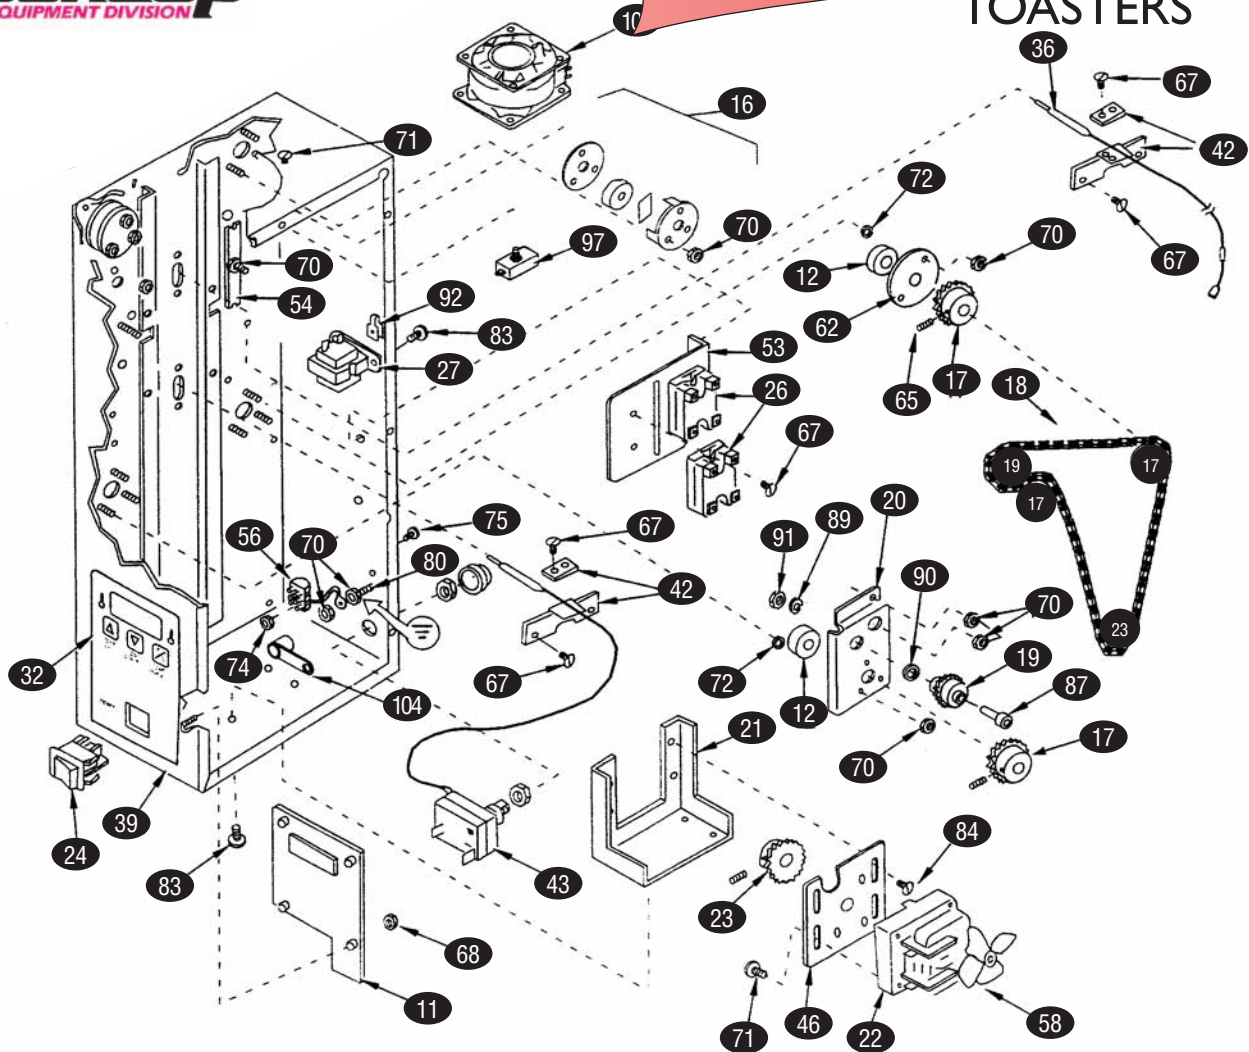

KEY	PART #	DESCRIPTION	KEY	PART #	DESCRIPTION
63	RU040P138*	Lock Nut, 1/2"	87	RU331P103*	Shoulder Bolt, 5/16-18x1"
64	RU0011528	Heat Shield Assembly	88	RU306P105*	Screw, #6-32x1/2"
65	RU325P163*	Set Screw, 1/4-28x5/16"	89	RU331P106*	Lock Washer, 5/16"
66	RU100P864*	Label, 'Caution Hot'	90	RU212P118*	Flat Washer, 5/16"
67	RU308P183*	Screw, Hex, #8-32x3/8"	91	RU331P101*	Nut, Hex, 5/16-18
68	RU304P105*	Nut, KEPS, #4-40	92	RU300P102*	Nut, Tinnerman
70	RU308P143*	Nut, KEPS, #8-32	93	RU210K230	Bumper, Recess Leg, 1", 4 pk
71	RU310P103*	Screw, Hex, #10-32x1/4"	94	RU0503495	Retainer, Tensioner Bracket, RH
72	RU310P157*	Washer, #10	95	RU0503507	Retainer, Tensioner Bracket, LH
n/s	RU308P101*	Nut, #8-32	96	RU2100259	Slide Bar, 4 pk
74	RU306P101*	Nut, Hex, #6-32	97	RU7000400	Interlock Switch
75	RU306P123*	Screw, Hex, #6-32x7/8"	98	RU0700452	Power Cord, NEMA 6-20P
76	RU308P145*	Nut, Acorn, Hex, #8-32	100	RU4000138	Fan Motor, Axial
78	RU325P104*	Washer, 1/4"	101	RU0503115	Duct, Fan
79	RU325P109*	Screw, 1/4-20x1/2"	n/s	RU1001056	Label, Crown & Heel
80	RU308P124*	Screw, 1-way, #8-32x1/2"	n/s	RU2120147	Leg Spacers, 4 pk
81	RU10P1022*	Label, Heaters	104	RU4060374	Ground Lug
82	RU310P136*	Screw, #10-32x1-1/4"	105	RU0021320	Butter Wheel Roller
83	RU308P133*	Screw, #8-32x1/4"	106	RU0503987	Butter Pan
84	RU308P157*	Screw, Tap, #8-32x3/8"			
85	RU308P181*	Screw, Flat Head, #8-32x3/8"			
86	RU218P145*	Cover, Leg Bumper			

*only available in 10 pack quantities