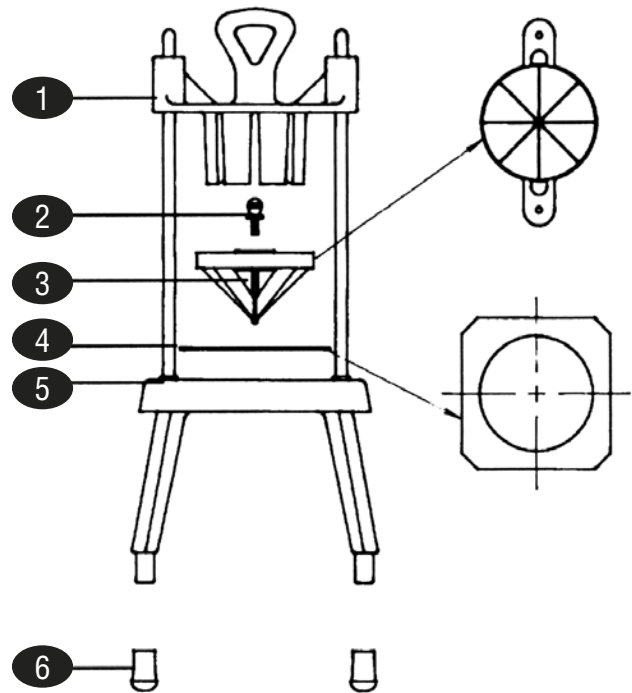

PRINCE CASTLE INC. WORLD OF DE

Lincoln REDCO
Foodservice Products, Inc.

KEY	PART #	DESCRIPTION	KEY	PART #	DESCRIPTION
		LINCOLN REDCO WEDGEMASTER			PRINCE CASTLE WEDGE WITCH
A	RE0304	Red Knob Handle	1	PR908-75S	Pusher Head 4 & 8 Section
B	RE301	Base Housing & Rod Assembly		PR908-76S	Pusher Head 10 Section
C	RE302	Blade Screw		PR908-77S	Pusher Head 6 & 12
D	RE303	Rubber Feet	2	PR76-582S	Thumbscrew, Pkg of 2
E	RE305	O-Ring	3	PR908-69	Blade Assembly 4 Section
F	RE316	Head Assembly – 6 Section		PR908-70	Blade Assembly 6 Section
	RE318	Head Assembly – 8 Section		PR908-71	Blade Assembly 8 Section
	RE315	Head Assembly – 10 Section		PR908-72	Blade Assembly 10 Section
	RE324	Head Assembly – 12 Section		PR908-73	Blade Assembly 12 Section
G	RE2321	Aluminum Nipple for Knob	4	PR908-79	Mounting Plate
H	RE304	Blade Assembly – 4 Section	5	PR910-8	Guide Rod Cushions, Pkg of 2
	RE306	Blade Assembly – 6 Section	6	PR89-959S	Rubber Feet, Pkg of 4
	RE308	Blade Assembly – 8 Section			
	RE310	Blade Assembly – 10 Section			
	RE312	Blade Assembly – 12 Section			
I	H80040R	WedgeMaster Unit – 4 Section			