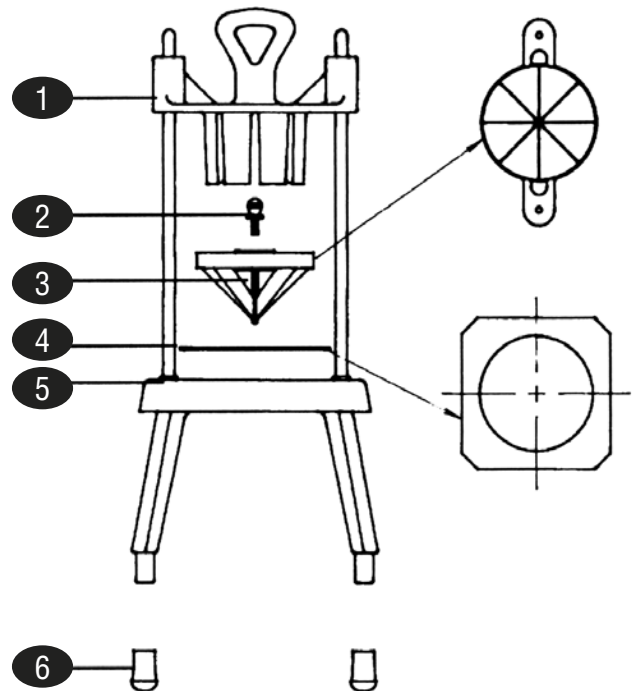

PRINCE CASTLE INC. WORLD OF DE

Lincoln REDCO
Foodservice Products, Inc.

KEY	PART #	DESCRIPTION	KEY	PART #	DESCRIPTION
		LINCOLN REDCO WEDGEMASTER			PRINCE CASTLE WEDGE WITCH
A	RE0304	Red Knob Handle	1	PR908-75S	Pusher Head 4 & 8 Section
B	RE301	Base Housing & Rod Assembly		PR908-76S	Pusher Head 10 Section
C	RE302	Blade Screw		PR908-77S	Pusher Head 6 & 12
D	RE303	Rubber Feet	2	PR76-582S	Thumbscrew, Pkg of 2
E	RE305	O-Ring	3	PR908-69	Blade Assembly 4 Section
F	RE316	Head Assembly – 6 Section		PR908-70	Blade Assembly 6 Section
	RE318	Head Assembly – 8 Section		PR908-71	Blade Assembly 8 Section
	RE315	Head Assembly – 10 Section		PR908-72	Blade Assembly 10 Section
	RE324	Head Assembly – 12 Section		PR908-73	Blade Assembly 12 Section
G	RE2321	Aluminum Nipple for Knob	4	PR908-79	Mounting Plate
H	RE304	Blade Assembly – 4 Section	5	PR910-8	Guide Rod Cushions, Pkg of 2
	RE306	Blade Assembly – 6 Section	6	PR89-959S	Rubber Feet, Pkg of 4
	RE308	Blade Assembly – 8 Section			
	RE310	Blade Assembly – 10 Section			
	RE312	Blade Assembly – 12 Section			
I	H80040R	WedgeMaster Unit – 4 Section			