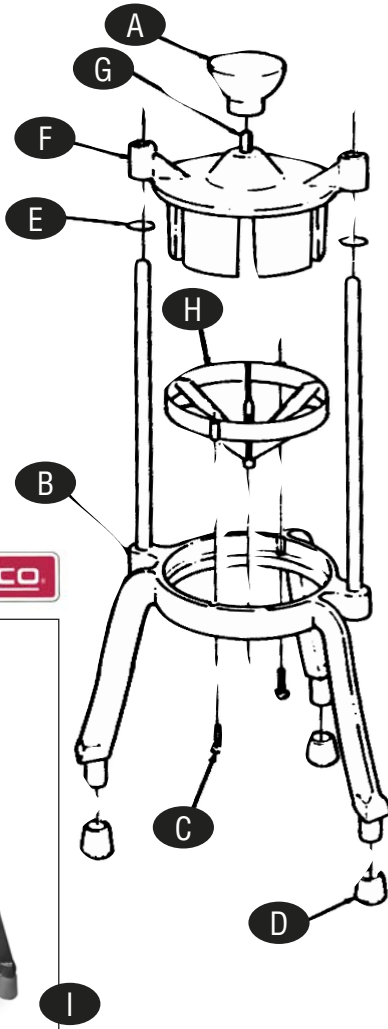

PRINCE CASTLE INC. WORLD OF DE

Lincoln REDCO
Foodservice Products, Inc.

KEY	PART #	DESCRIPTION	KEY	PART #	DESCRIPTION
		LINCOLN REDCO WEDGEMASTER			PRINCE CASTLE WEDGE WITCH
A	RE0304	Red Knob Handle	1	PR908-75S	Pusher Head 4 & 8 Section
B	RE301	Base Housing & Rod Assembly		PR908-76S	Pusher Head 10 Section
C	RE302	Blade Screw		PR908-77S	Pusher Head 6 & 12
D	RE303	Rubber Feet	2	PR76-582S	Thumbscrew, Pkg of 2
E	RE305	O-Ring	3	PR908-69	Blade Assembly 4 Section
F	RE316	Head Assembly – 6 Section		PR908-70	Blade Assembly 6 Section
	RE318	Head Assembly – 8 Section		PR908-71	Blade Assembly 8 Section
	RE315	Head Assembly – 10 Section		PR908-72	Blade Assembly 10 Section
	RE324	Head Assembly – 12 Section		PR908-73	Blade Assembly 12 Section
G	RE2321	Aluminum Nipple for Knob	4	PR908-79	Mounting Plate
H	RE304	Blade Assembly – 4 Section	5	PR910-8	Guide Rod Cushions, Pkg of 2
	RE306	Blade Assembly – 6 Section	6	PR89-959S	Rubber Feet, Pkg of 4
	RE308	Blade Assembly – 8 Section			
	RE310	Blade Assembly – 10 Section			
	RE312	Blade Assembly – 12 Section			
I	H80040R	WedgeMaster Unit – 4 Section			

NOTE: Base only is no longer available for either unit.