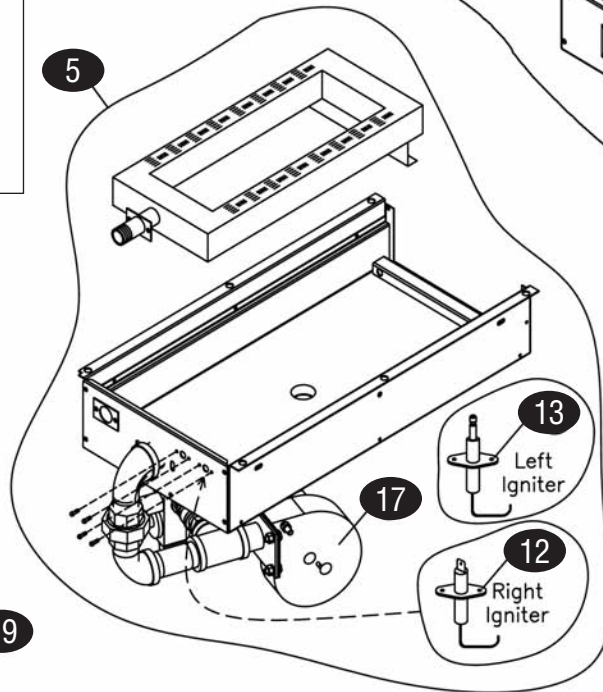

ACTUATOR ASSEMBLY

KEY	PART #	DESCRIPTION	KEY	PART #	DESCRIPTION
1	GA4516080	Actuator Frame, Wa			
2	GA4518156	Pillow Block Assembly			
3	GA4525541	Linear Actuator			
4	GA1857601	Switch Bracket			
5	GA1855601	Platen Limit Switch, Upper/Lower			
6	GA4518787	Mount Block, Actuator, Painted			
7	GA4516097	Base Bracket, Actuator			
8	GA8003424	Shoulder Bolts, 1/4-20x2.25"			
9	GA8000206	Washer, Locking, 1/4"			

### GRILLS

HEAT SINK ASSEMBLY

FLUE ASSEMBLY

COMPLETE BURNER ASSEMBLY

15

Kit only for units manufactured upto Nov 1/08

KEY	PART #	DESCRIPTION	KEY	PART #	DESCRIPTION
1	GA4516116	Heat Sink	12	GA4524066	Igniter (Left Igniter Replacement Kit see #15)
2	GA4516988	Relay	13	GA4525537	Electrode Igniter
3	GA4517392	Pressure Switch	14	GA1864803	Ignition Cable
4	GA1811903	Thermal Interface, MAT	15	GA4525538	Service Kit, (incl. #12-14 above)
5	GA4517403	Burner Assembly, Lp	16	GA1864701	Gas Valve, Natural
	GA4517462	Burner Assembly, Natural	17	GA4525845	Blower Motor, 120v
6	GA4517396	Flue Box, Inner	18	GAWFT125750	Woven FG Tape, w/PSA, 1/8x3/4"
7	GA4517397	Flue Box, Outer	19	GA1027499	Connector Assembly, Male, 7/16CC, 3/8NPT
8	GA4517398	Flue Bottom			
9	GA4517399	Flue Top			
10	GA4517401	Flue Riser, Inner			
11	GA4517400	Flue Riser, Outer			

### GRIDDLES

KEY	PART #	DESCRIPTION	KEY	PART #	DESCRIPTION
A	GA4517378	Tubing, Left (Left Zone location)			
B	GA4517377	Tubing, Center (Center Zone location)			
C	GA4517376	Tubing, Right (Right Zone location)			
1	GA4516078	Component, Mounting Bracket			
2	GA4516989	Motor Speed Control			
3	GA4516079	Contacteur Bracket			
4	GA1269800	Transformer, 24v			
5	GA1637001	Contacteur, 3 Pole, 120v			
6	GA1864901	Ignition Module			
7	GA1865901	Bracket, Ignition Module			