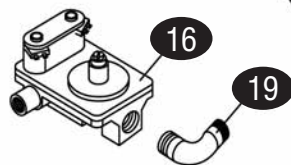

ACTUATOR ASSEMBLY

KEY	PART #	DESCRIPTION	KEY	PART #	DESCRIPTION
1	GA4516080	Actuator Frame, Wa			
2	GA4518156	Pillow Block Assembly			
3	GA4525541	Linear Actuator			
4	GA1857601	Switch Bracket			
5	GA1855601	Platen Limit Switch, Upper/Lower			
6	GA4518787	Mount Block, Actuator, Painted			
7	GA4516097	Base Bracket, Actuator			
8	GA8003424	Shoulder Bolts, 1/4-20x2.25"			
9	GA8000206	Washer, Locking, 1/4"			

GRILLS

HEAT SINK ASSEMBLY

FLUE ASSEMBLY

COMPLETE BURNER ASSEMBLY

15

Kit only for units manufactured upto Nov 1/08

KEY	PART #	DESCRIPTION	KEY	PART #	DESCRIPTION
1	GA4516116	Heat Sink	12	GA4524066	Igniter (Left Igniter Replacement Kit see #15)
2	GA4516988	Relay	13	GA4525537	Electrode Igniter
3	GA4517392	Pressure Switch	14	GA1864803	Ignition Cable
4	GA1811903	Thermal Interface, MAT	15	GA4525538	Service Kit, (incl. #12-14 above)
5	GA4517403	Burner Assembly, Lp	16	GA1864701	Gas Valve, Natural
	GA4517462	Burner Assembly, Natural	17	GA4525845	Blower Motor, 120v
6	GA4517396	Flue Box, Inner	18	GAWFT125750	Woven FG Tape, w/PSA, 1/8x3/4"
7	GA4517397	Flue Box, Outer	19	GA1027499	Connector Assembly, Male, 7/16CC, 3/8NPT
8	GA4517398	Flue Bottom			
9	GA4517399	Flue Top			
10	GA4517401	Flue Riser, Inner			
11	GA4517400	Flue Riser, Outer			

GRIDDLES

KEY	PART #	DESCRIPTION	KEY	PART #	DESCRIPTION
A	GA4517378	Tubing, Left (Left Zone location)			
B	GA4517377	Tubing, Center (Center Zone location)			
C	GA4517376	Tubing, Right (Right Zone location)			
1	GA4516078	Component, Mounting Bracket			
2	GA4516989	Motor Speed Control			
3	GA4516079	Contacteur Bracket			
4	GA1269800	Transformer, 24v			
5	GA1637001	Contacteur, 3 Pole, 120v			
6	GA1864901	Ignition Module			
7	GA1865901	Bracket, Ignition Module			