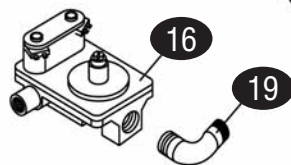

ACTUATOR ASSEMBLY

KEY	PART #	DESCRIPTION	KEY	PART #	DESCRIPTION
1	GA4516080	Actuator Frame, Wa			
2	GA4518156	Pillow Block Assembly			
3	GA4525541	Linear Actuator			
4	GA1857601	Switch Bracket			
5	GA1855601	Platen Limit Switch, Upper/Lower			
6	GA4518787	Mount Block, Actuator, Painted			
7	GA4516097	Base Bracket, Actuator			
8	GA8003424	Shoulder Bolts, 1/4-20x2.25"			
9	GA8000206	Washer, Locking, 1/4"			

### GRILLS

HEAT SINK ASSEMBLY

FLUE ASSEMBLY

COMPLETE BURNER ASSEMBLY

15

Kit only for units manufactured upto Nov 1/08

KEY	PART #	DESCRIPTION	KEY	PART #	DESCRIPTION
1	GA4516116	Heat Sink	12	GA4524066	Igniter (Left Igniter Replacement Kit see #15)
2	GA4516988	Relay	13	GA4525537	Electrode Igniter
3	GA4517392	Pressure Switch	14	GA1864803	Ignition Cable
4	GA1811903	Thermal Interface, MAT	15	GA4525538	Service Kit, (incl. #12-14 above)
5	GA4517403	Burner Assembly, Lp	16	GA1864701	Gas Valve, Natural
	GA4517462	Burner Assembly, Natural	17	GA4525845	Blower Motor, 120v
6	GA4517396	Flue Box, Inner	18	GAWFT125750	Woven FG Tape, w/PSA, 1/8x3/4"
7	GA4517397	Flue Box, Outer	19	GA1027499	Connector Assembly, Male, 7/16CC, 3/8NPT
8	GA4517398	Flue Bottom			
9	GA4517399	Flue Top			
10	GA4517401	Flue Riser, Inner			
11	GA4517400	Flue Riser, Outer			

### GRIDDLES

KEY	PART #	DESCRIPTION	KEY	PART #	DESCRIPTION
A	GA4517378	Tubing, Left (Left Zone location)			
B	GA4517377	Tubing, Center (Center Zone location)			
C	GA4517376	Tubing, Right (Right Zone location)			
1	GA4516078	Component, Mounting Bracket			
2	GA4516989	Motor Speed Control			
3	GA4516079	Contacteur Bracket			
4	GA1269800	Transformer, 24v			
5	GA1637001	Contacteur, 3 Pole, 120v			
6	GA1864901	Ignition Module			
7	GA1865901	Bracket, Ignition Module			