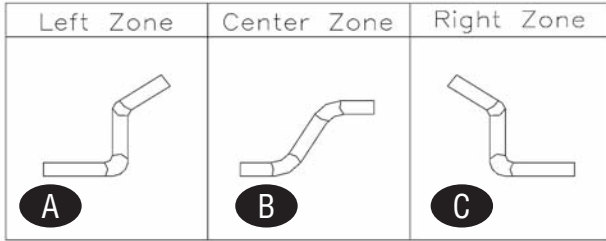

GRIDDLES

KEY	PART #	DESCRIPTION	KEY	PART #	DESCRIPTION
A	GA4517378	Tubing, Left (Left Zone location)			
B	GA4517377	Tubing, Center (Center Zone location)			
C	GA4517376	Tubing, Right (Right Zone location)			
1	GA4516078	Component, Mounting Bracket			
2	GA4516989	Motor Speed Control			
3	GA4516079	Contacteur Bracket			
4	GA1269800	Transformer, 24v			
5	GA1637001	Contacteur, 3 Pole, 120v			
6	GA1864901	Ignition Module			
7	GA1865901	Bracket, Ignition Module			