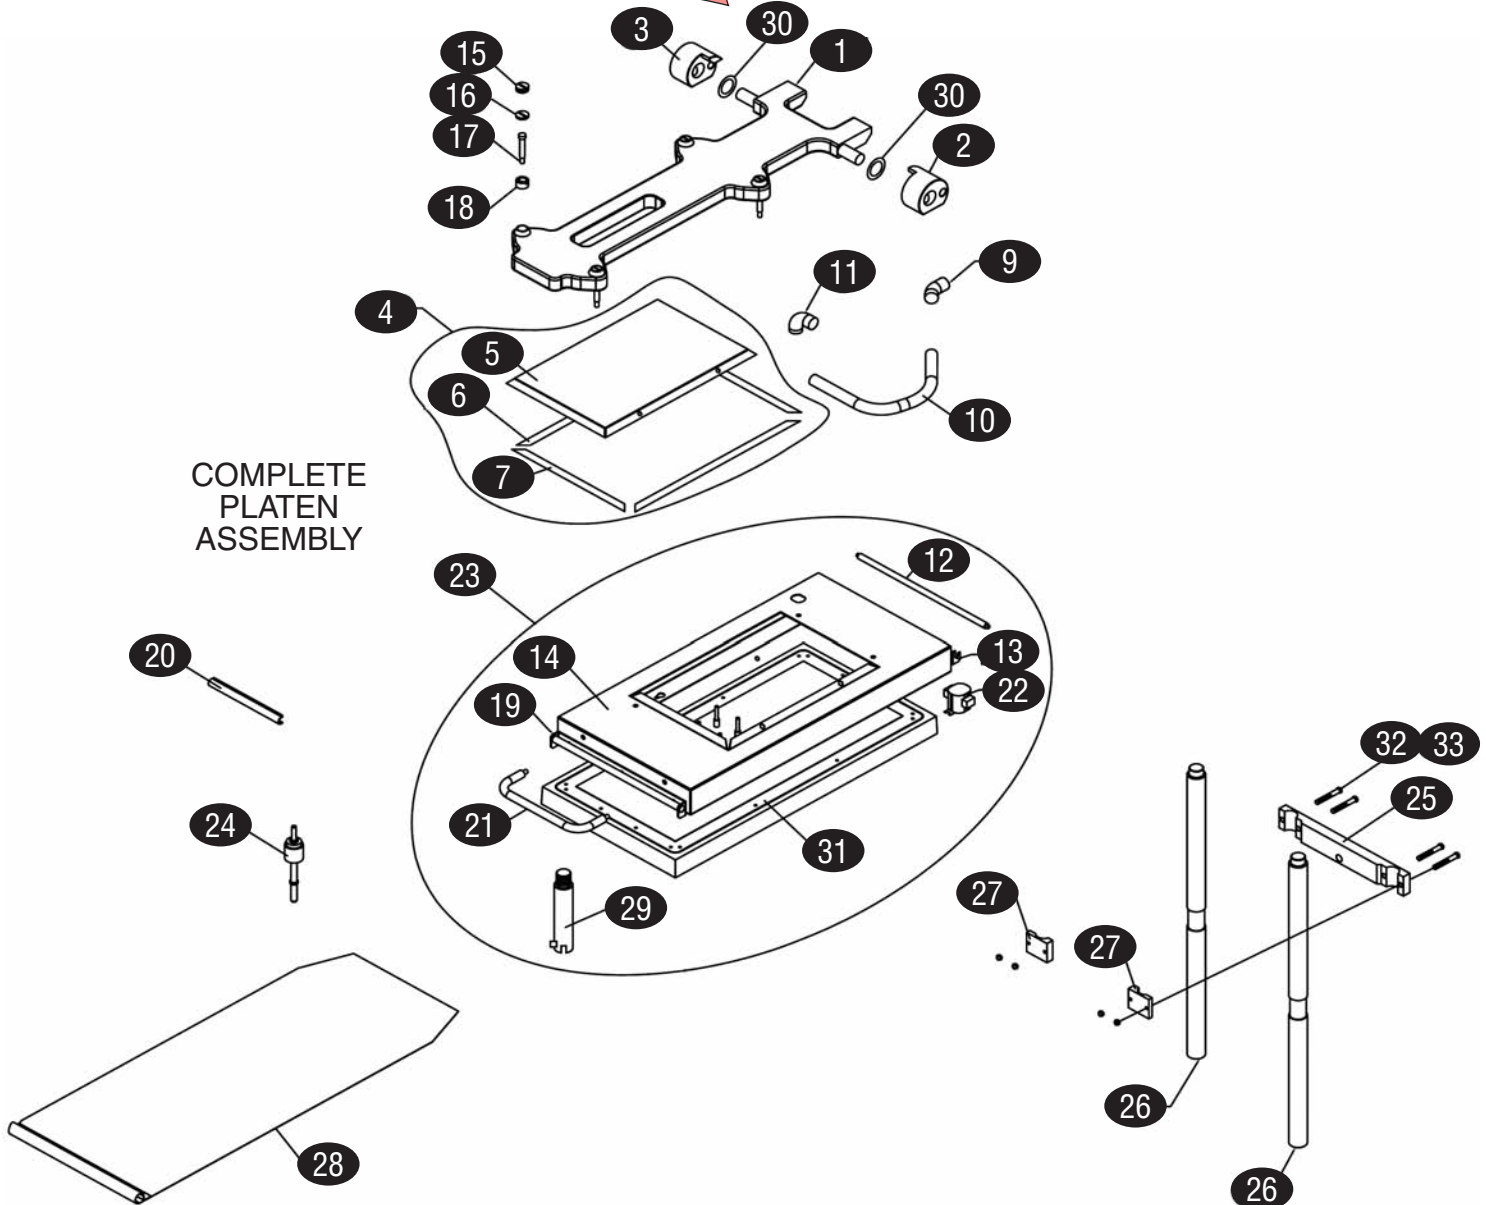

GRILLS

COMPLETE
PLATEN
ASSEMBLY

KEY	PART #	DESCRIPTION	KEY	PART #	DESCRIPTION
1	GA4516085	Platen Arm	19	GA4516093	Teflon Holder, Front (not available separately)
2	GA4520422	Carriage Block Assembly, Right	20	GA1851301	Clip, Teflon
3	GA4520423	Carriage Block Assembly, Left	21	GA1859501	Platen Handle, Upper (not available separately)
4	GA4527090	Gasket Assembly, Platen Lid	22	GA1781301	Hi Limit, Auto Reset
5	GA4516092	Platen Lid	23	GA4519752	Platen Assembly, Complete, 208v
6	GA4527091-01	Gasket, 1/16", cut to 8-3/8", 45°end	GA4519755	Platen Assembly, Complete, 240v	
7	GA4527091-2	Gasket, 1/16", cut to 12-3/8", 45°end	24	GA1859401	Platen Thermocouple
9	GA4517021	Connector, 3/8", 45°	25	GA4516089	Cross Member
10	GA4517022	Platen Conduit	26	H70335	Actuator Shaft
11	GA4517020	Connector, 3/8", 90°	27	GA4516090	Bracket, Cross Member
12	GA4517008	Teflon Bar, Rear	28	GA1799303	Teflon Sheet
13	GA4516094	Teflon Holder, Rear (not available separately)	29	GA1859402	Bayonet Adaptor, Grill Plate/Platen
14	GA4516091	Platen Cowl (not available separately)	30	GA1855903	Washer, Teflon, Small
15	GA1859102	Platen Adjuster Cap	31	GA1937701	Gasket Tape, Goretex, .75x.065T
16	GA1859103	Platen Lock Nut	32	GA8003423	Hex Head Screw, Grd5, 1/4-20x1-1/4", S/S (2pk)
17	GA8005401	Shoulder Bolt	33	GA8000203	Washer, Locking, 1/4x1/2x1/16", S/S (2pk)
18	GA1859101	Nut, Platen Adjuster