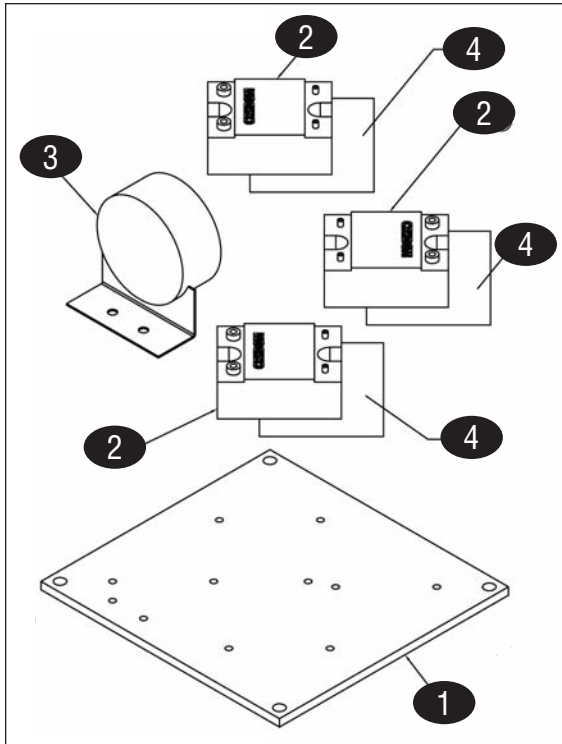

GRILLS

HEAT SINK ASSEMBLY