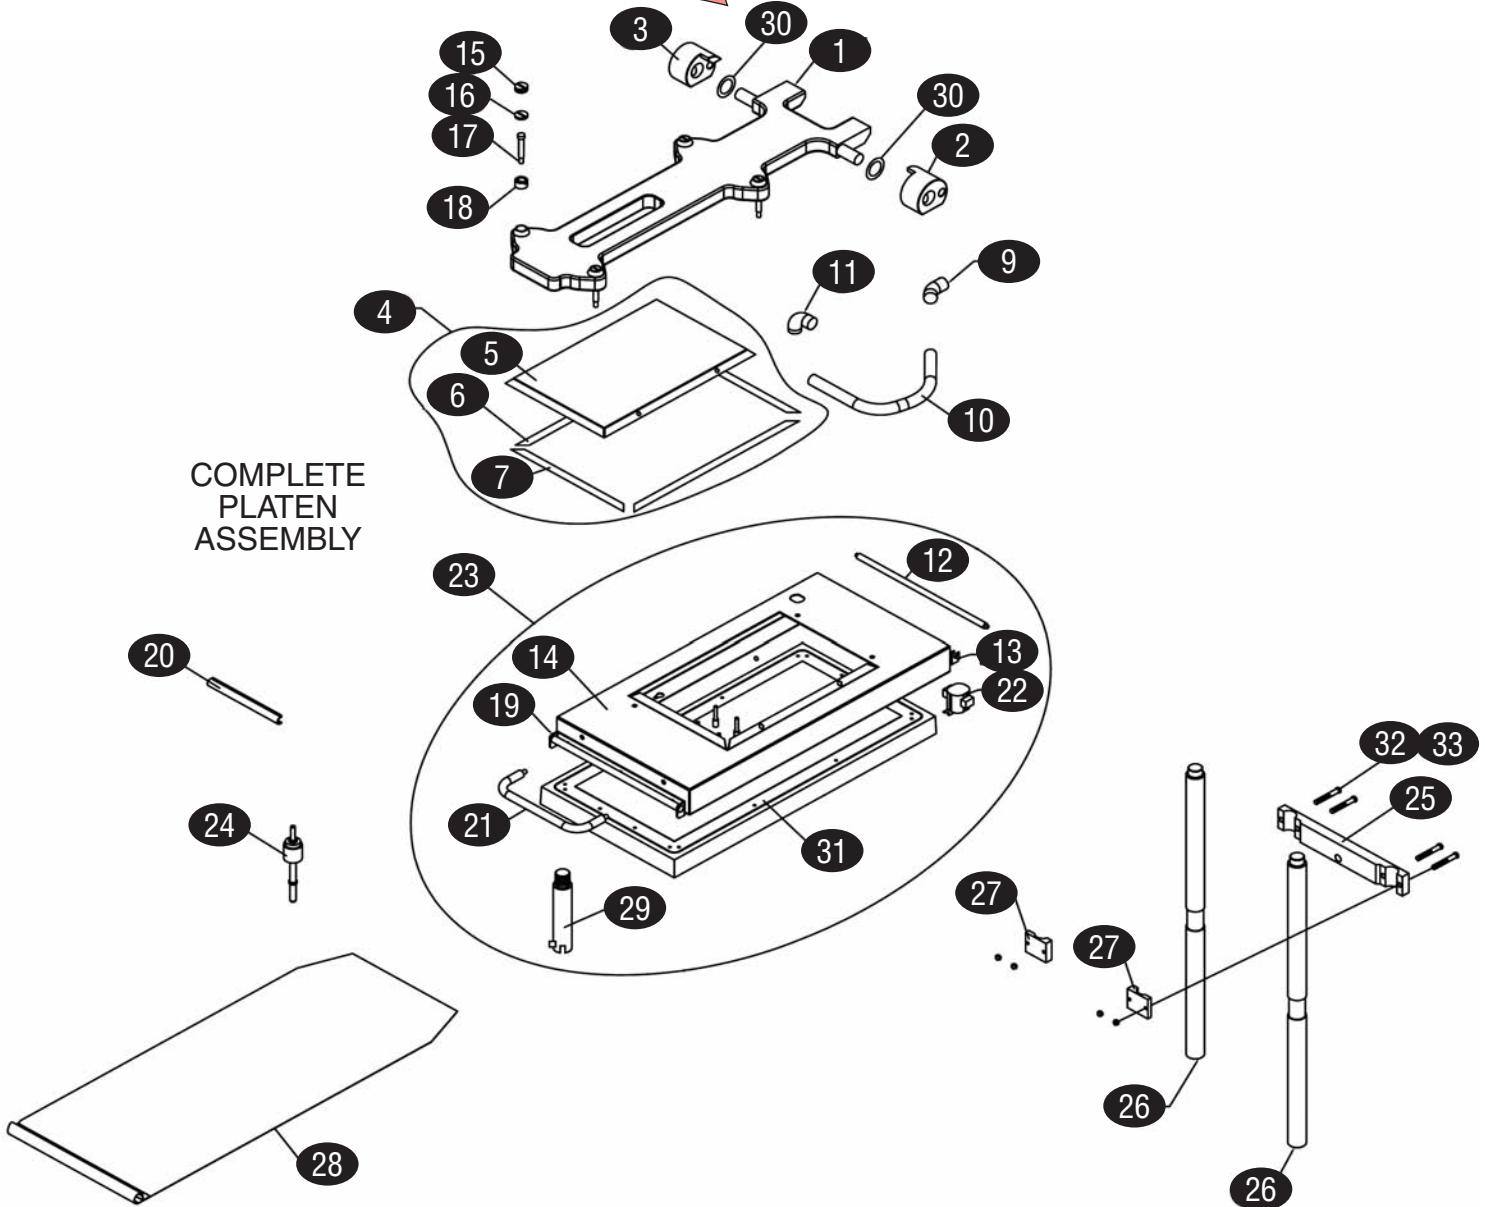

GRILLS

COMPLETE
PLATEN
ASSEMBLY

KEY	PART #	DESCRIPTION	KEY	PART #	DESCRIPTION
1	GA4516085	Platen Arm	19	GA4516093	Teflon Holder, Front (not available separately)
2	GA4520422	Carriage Block Assembly, Right	20	GA1851301	Clip, Teflon
3	GA4520423	Carriage Block Assembly, Left	21	GA1859501	Platen Handle, Upper (not available separately)
4	GA4527090	Gasket Assembly, Platen Lid	22	GA1781301	Hi Limit, Auto Reset
5	GA4516092	Platen Lid	23	GA4519752	Platen Assembly, Complete, 208v
6	GA4527091-01	Gasket, 1/16", cut to 8-3/8", 45°end	GA4519755	Platen Assembly, Complete, 240v	
7	GA4527091-2	Gasket, 1/16", cut to 12-3/8", 45°end	24	GA1859401	Platen Thermocouple
9	GA4517021	Connector, 3/8", 45°	25	GA4516089	Cross Member
10	GA4517022	Platen Conduit	26	H70335	Actuator Shaft
11	GA4517020	Connector, 3/8", 90°	27	GA4516090	Bracket, Cross Member
12	GA4517008	Teflon Bar, Rear	28	GA1799303	Teflon Sheet
13	GA4516094	Teflon Holder, Rear (not available separately)	29	GA1859402	Bayonet Adaptor, Grill Plate/Platen
14	GA4516091	Platen Cowl (not available separately)	30	GA1855903	Washer, Teflon, Small
15	GA1859102	Platen Adjuster Cap	31	GA1937701	Gasket Tape, Goretex, .75x.065T
16	GA1859103	Platen Lock Nut	32	GA8003423	Hex Head Screw, Grd5, 1/4-20x1-1/4", S/S (2pk)
17	GA8005401	Shoulder Bolt	33	GA8000203	Washer, Locking, 1/4x1/2x1/16", S/S (2pk)
18	GA1859101	Nut, Platen Adjuster