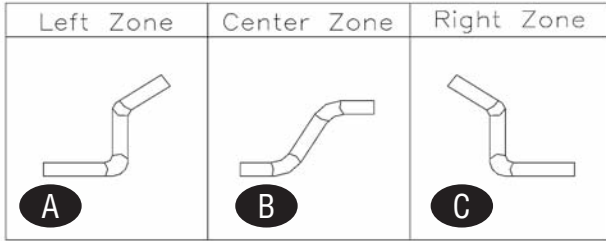

### GRIDDLES

KEY	PART #	DESCRIPTION	KEY	PART #	DESCRIPTION
A	GA4517378	Tubing, Left (Left Zone location)			
B	GA4517377	Tubing, Center (Center Zone location)			
C	GA4517376	Tubing, Right (Right Zone location)			
1	GA4516078	Component, Mounting Bracket			
2	GA4516989	Motor Speed Control			
3	GA4516079	Contacteur Bracket			
4	GA1269800	Transformer, 24v			
5	GA1637001	Contacteur, 3 Pole, 120v			
6	GA1864901	Ignition Module			
7	GA1865901	Bracket, Ignition Module			