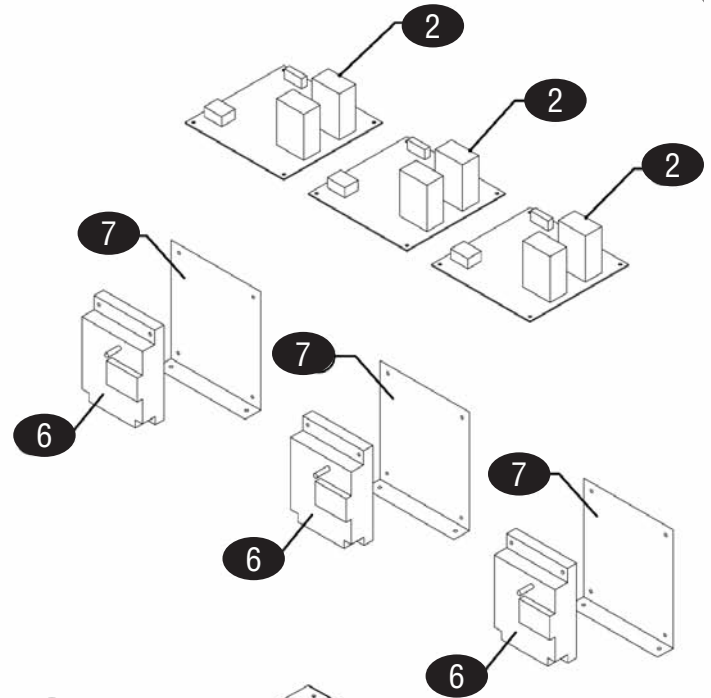

ACTUATOR ASSEMBLY

KEY	PART #	DESCRIPTION	KEY	PART #	DESCRIPTION
1	GA4516080	Actuator Frame, Wa			
2	GA4518156	Pillow Block Assembly			
3	GA4525541	Linear Actuator			
4	GA1857601	Switch Bracket			
5	GA1855601	Platen Limit Switch, Upper/Lower			
6	GA4518787	Mount Block, Actuator, Painted			
7	GA4516097	Base Bracket, Actuator			
8	GA8003424	Shoulder Bolts, 1/4-20x2.25"			
9	GA8000206	Washer, Locking, 1/4"			

### GRILLS

HEAT SINK ASSEMBLY

FLUE ASSEMBLY

COMPLETE BURNER ASSEMBLY

15

Kit only for units manufactured upto Nov 1/08

KEY	PART #	DESCRIPTION	KEY	PART #	DESCRIPTION
1	GA4516116	Heat Sink	12	GA4524066	Igniter (Left Igniter Replacement Kit see #15)
2	GA4516988	Relay	13	GA4525537	Electrode Igniter
3	GA4517392	Pressure Switch	14	GA1864803	Ignition Cable
4	GA1811903	Thermal Interface, MAT	15	GA4525538	Service Kit, (incl. #12-14 above)
5	GA4517403	Burner Assembly, Lp	16	GA1864701	Gas Valve, Natural
	GA4517462	Burner Assembly, Natural	17	GA4525845	Blower Motor, 120v
6	GA4517396	Flue Box, Inner	18	GAWFT125750	Woven FG Tape, w/PSA, 1/8x3/4"
7	GA4517397	Flue Box, Outer	19	GA1027499	Connector Assembly, Male, 7/16CC, 3/8NPT
8	GA4517398	Flue Bottom			
9	GA4517399	Flue Top			
10	GA4517401	Flue Riser, Inner			
11	GA4517400	Flue Riser, Outer			

### GRIDDLES

KEY	PART #	DESCRIPTION	KEY	PART #	DESCRIPTION
A	GA4517378	Tubing, Left (Left Zone location)			
B	GA4517377	Tubing, Center (Center Zone location)			
C	GA4517376	Tubing, Right (Right Zone location)			
1	GA4516078	Component, Mounting Bracket			
2	GA4516989	Motor Speed Control			
3	GA4516079	Contacteur Bracket			
4	GA1269800	Transformer, 24v			
5	GA1637001	Contacteur, 3 Pole, 120v			
6	GA1864901	Ignition Module			
7	GA1865901	Bracket, Ignition Module			