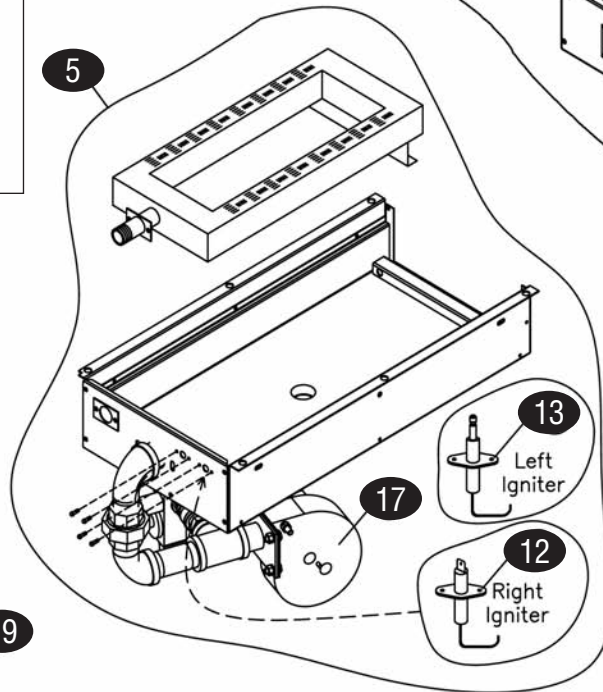

ACTUATOR ASSEMBLY

KEY	PART #	DESCRIPTION	KEY	PART #	DESCRIPTION
1	GA4516080	Actuator Frame, Wa			
2	GA4518156	Pillow Block Assembly			
3	GA4525541	Linear Actuator			
4	GA1857601	Switch Bracket			
5	GA1855601	Platen Limit Switch, Upper/Lower			
6	GA4518787	Mount Block, Actuator, Painted			
7	GA4516097	Base Bracket, Actuator			
8	GA8003424	Shoulder Bolts, 1/4-20x2.25"			
9	GA8000206	Washer, Locking, 1/4"			

GRILLS

HEAT SINK ASSEMBLY

FLUE ASSEMBLY

COMPLETE BURNER ASSEMBLY

15

Kit only for units manufactured upto Nov 1/08

KEY	PART #	DESCRIPTION	KEY	PART #	DESCRIPTION
1	GA4516116	Heat Sink	12	GA4524066	Igniter (Left Igniter Replacement Kit see #15)
2	GA4516988	Relay	13	GA4525537	Electrode Igniter
3	GA4517392	Pressure Switch	14	GA1864803	Ignition Cable
4	GA1811903	Thermal Interface, MAT	15	GA4525538	Service Kit, (incl. #12-14 above)
5	GA4517403	Burner Assembly, Lp	16	GA1864701	Gas Valve, Natural
	GA4517462	Burner Assembly, Natural	17	GA4525845	Blower Motor, 120v
6	GA4517396	Flue Box, Inner	18	GAWFT125750	Woven FG Tape, w/PSA, 1/8x3/4"
7	GA4517397	Flue Box, Outer	19	GA1027499	Connector Assembly, Male, 7/16CC, 3/8NPT
8	GA4517398	Flue Bottom			
9	GA4517399	Flue Top			
10	GA4517401	Flue Riser, Inner			
11	GA4517400	Flue Riser, Outer			

GRIDDLES

KEY	PART #	DESCRIPTION	KEY	PART #	DESCRIPTION
A	GA4517378	Tubing, Left (Left Zone location)			
B	GA4517377	Tubing, Center (Center Zone location)			
C	GA4517376	Tubing, Right (Right Zone location)			
1	GA4516078	Component, Mounting Bracket			
2	GA4516989	Motor Speed Control			
3	GA4516079	Contacteur Bracket			
4	GA1269800	Transformer, 24v			
5	GA1637001	Contacteur, 3 Pole, 120v			
6	GA1864901	Ignition Module			
7	GA1865901	Bracket, Ignition Module			