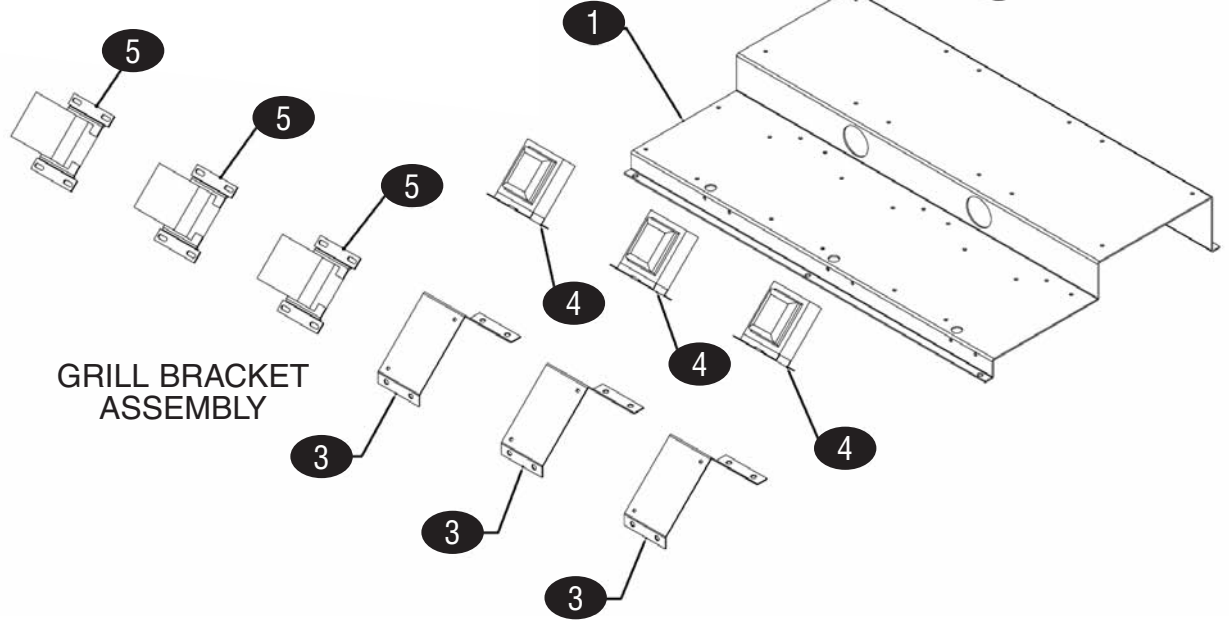

ACTUATOR ASSEMBLY

KEY	PART #	DESCRIPTION	KEY	PART #	DESCRIPTION
1	GA4516080	Actuator Frame, Wa			
2	GA4518156	Pillow Block Assembly			
3	GA4525541	Linear Actuator			
4	GA1857601	Switch Bracket			
5	GA1855601	Platen Limit Switch, Upper/Lower			
6	GA4518787	Mount Block, Actuator, Painted			
7	GA4516097	Base Bracket, Actuator			
8	GA8003424	Shoulder Bolts, 1/4-20x2.25"			
9	GA8000206	Washer, Locking, 1/4"			

### GRILLS

HEAT SINK ASSEMBLY

FLUE ASSEMBLY

COMPLETE BURNER ASSEMBLY

15

Kit only for units manufactured upto Nov 1/08

KEY	PART #	DESCRIPTION	KEY	PART #	DESCRIPTION
1	GA4516116	Heat Sink	12	GA4524066	Igniter (Left Igniter Replacement Kit see #15)
2	GA4516988	Relay	13	GA4525537	Electrode Igniter
3	GA4517392	Pressure Switch	14	GA1864803	Ignition Cable
4	GA1811903	Thermal Interface, MAT	15	GA4525538	Service Kit, (incl. #12-14 above)
5	GA4517403	Burner Assembly, Lp	16	GA1864701	Gas Valve, Natural
	GA4517462	Burner Assembly, Natural	17	GA4525845	Blower Motor, 120v
6	GA4517396	Flue Box, Inner	18	GAWFT125750	Woven FG Tape, w/PSA, 1/8x3/4"
7	GA4517397	Flue Box, Outer	19	GA1027499	Connector Assembly, Male, 7/16CC, 3/8NPT
8	GA4517398	Flue Bottom			
9	GA4517399	Flue Top			
10	GA4517401	Flue Riser, Inner			
11	GA4517400	Flue Riser, Outer			

### GRIDDLES

KEY	PART #	DESCRIPTION	KEY	PART #	DESCRIPTION
A	GA4517378	Tubing, Left (Left Zone location)			
B	GA4517377	Tubing, Center (Center Zone location)			
C	GA4517376	Tubing, Right (Right Zone location)			
1	GA4516078	Component, Mounting Bracket			
2	GA4516989	Motor Speed Control			
3	GA4516079	Contacteur Bracket			
4	GA1269800	Transformer, 24v			
5	GA1637001	Contacteur, 3 Pole, 120v			
6	GA1864901	Ignition Module			
7	GA1865901	Bracket, Ignition Module			