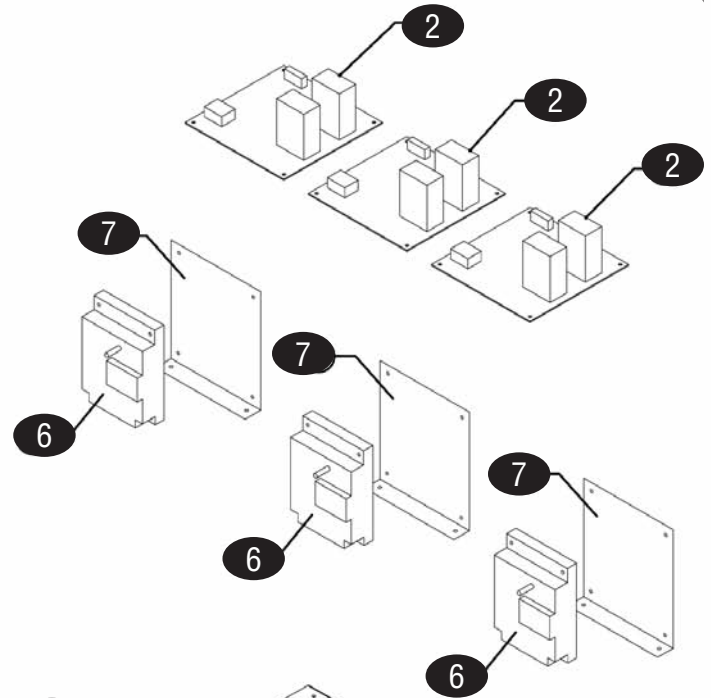

ACTUATOR ASSEMBLY

KEY	PART #	DESCRIPTION	KEY	PART #	DESCRIPTION
1	GA4516080	Actuator Frame, Wa			
2	GA4518156	Pillow Block Assembly			
3	GA4525541	Linear Actuator			
4	GA1857601	Switch Bracket			
5	GA1855601	Platen Limit Switch, Upper/Lower			
6	GA4518787	Mount Block, Actuator, Painted			
7	GA4516097	Base Bracket, Actuator			
8	GA8003424	Shoulder Bolts, 1/4-20x2.25"			
9	GA8000206	Washer, Locking, 1/4"			

GRILLS

HEAT SINK ASSEMBLY

FLUE ASSEMBLY

COMPLETE BURNER ASSEMBLY

15

Kit only for units manufactured upto Nov 1/08

KEY	PART #	DESCRIPTION	KEY	PART #	DESCRIPTION
1	GA4516116	Heat Sink	12	GA4524066	Igniter (Left Igniter Replacement Kit see #15)
2	GA4516988	Relay	13	GA4525537	Electrode Igniter
3	GA4517392	Pressure Switch	14	GA1864803	Ignition Cable
4	GA1811903	Thermal Interface, MAT	15	GA4525538	Service Kit, (incl. #12-14 above)
5	GA4517403	Burner Assembly, Lp	16	GA1864701	Gas Valve, Natural
	GA4517462	Burner Assembly, Natural	17	GA4525845	Blower Motor, 120v
6	GA4517396	Flue Box, Inner	18	GAWFT125750	Woven FG Tape, w/PSA, 1/8x3/4"
7	GA4517397	Flue Box, Outer	19	GA1027499	Connector Assembly, Male, 7/16CC, 3/8NPT
8	GA4517398	Flue Bottom			
9	GA4517399	Flue Top			
10	GA4517401	Flue Riser, Inner			
11	GA4517400	Flue Riser, Outer			

GRIDDLES

KEY	PART #	DESCRIPTION	KEY	PART #	DESCRIPTION
A	GA4517378	Tubing, Left (Left Zone location)			
B	GA4517377	Tubing, Center (Center Zone location)			
C	GA4517376	Tubing, Right (Right Zone location)			
1	GA4516078	Component, Mounting Bracket			
2	GA4516989	Motor Speed Control			
3	GA4516079	Contacteur Bracket			
4	GA1269800	Transformer, 24v			
5	GA1637001	Contacteur, 3 Pole, 120v			
6	GA1864901	Ignition Module			
7	GA1865901	Bracket, Ignition Module			