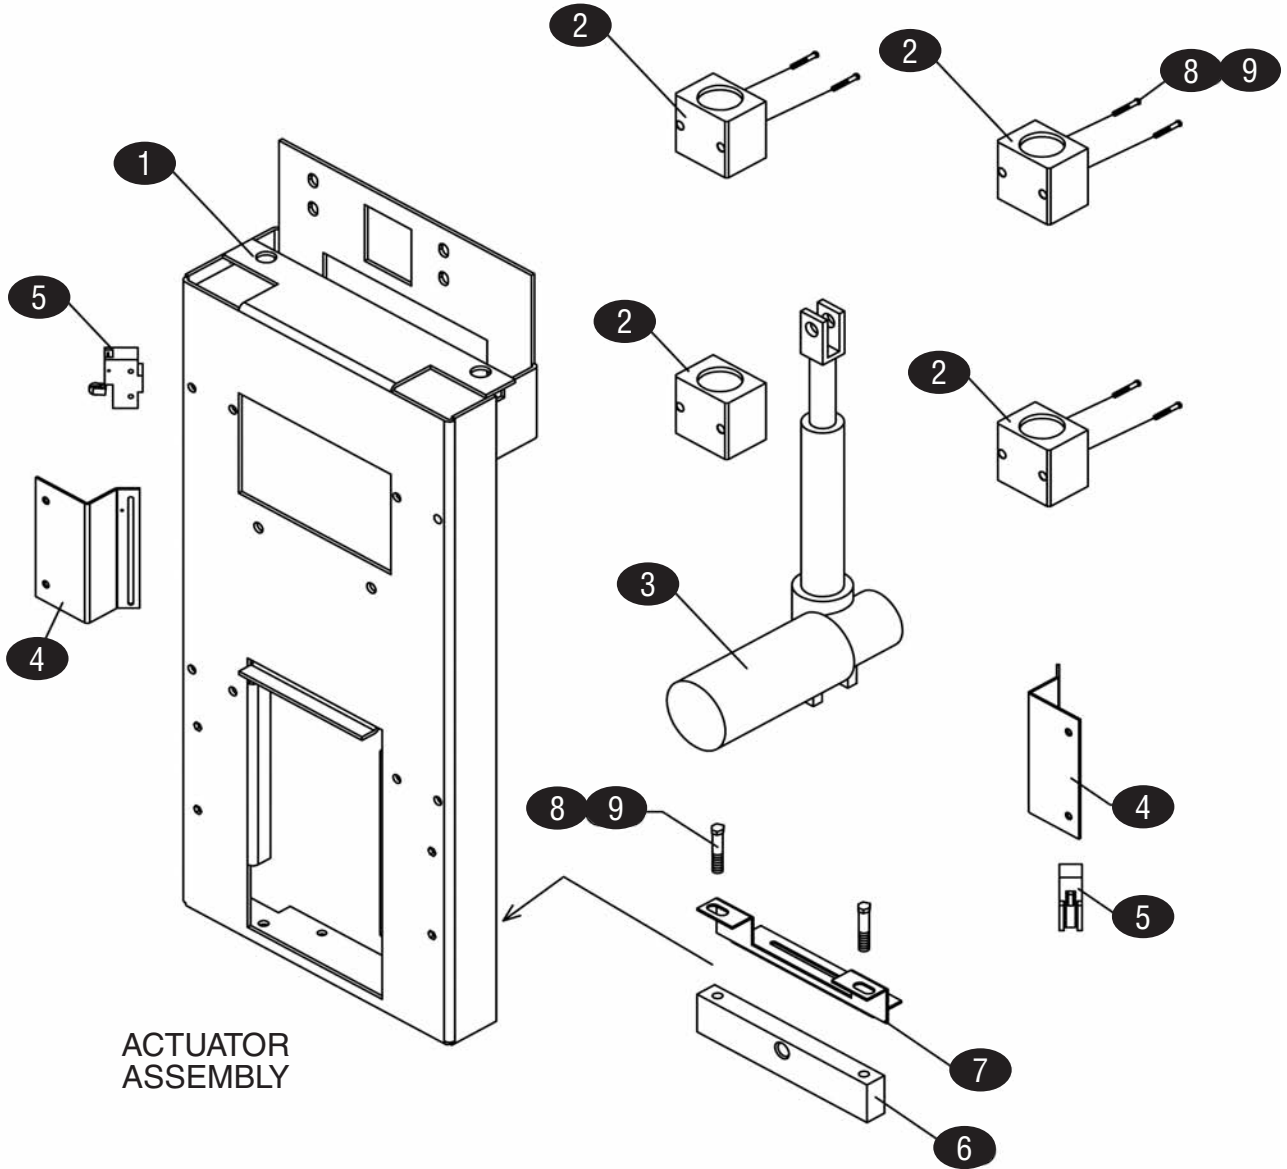

ACTUATOR ASSEMBLY

KEY	PART #	DESCRIPTION	KEY	PART #	DESCRIPTION
1	GA4516080	Actuator Frame, Wa			
2	GA4518156	Pillow Block Assembly			
3	GA4525541	Linear Actuator			
4	GA1857601	Switch Bracket			
5	GA1855601	Platen Limit Switch, Upper/Lower			
6	GA4518787	Mount Block, Actuator, Painted			
7	GA4516097	Base Bracket, Actuator			
8	GA8003424	Shoulder Bolts, 1/4-20x2.25"			
9	GA8000206	Washer, Locking, 1/4"