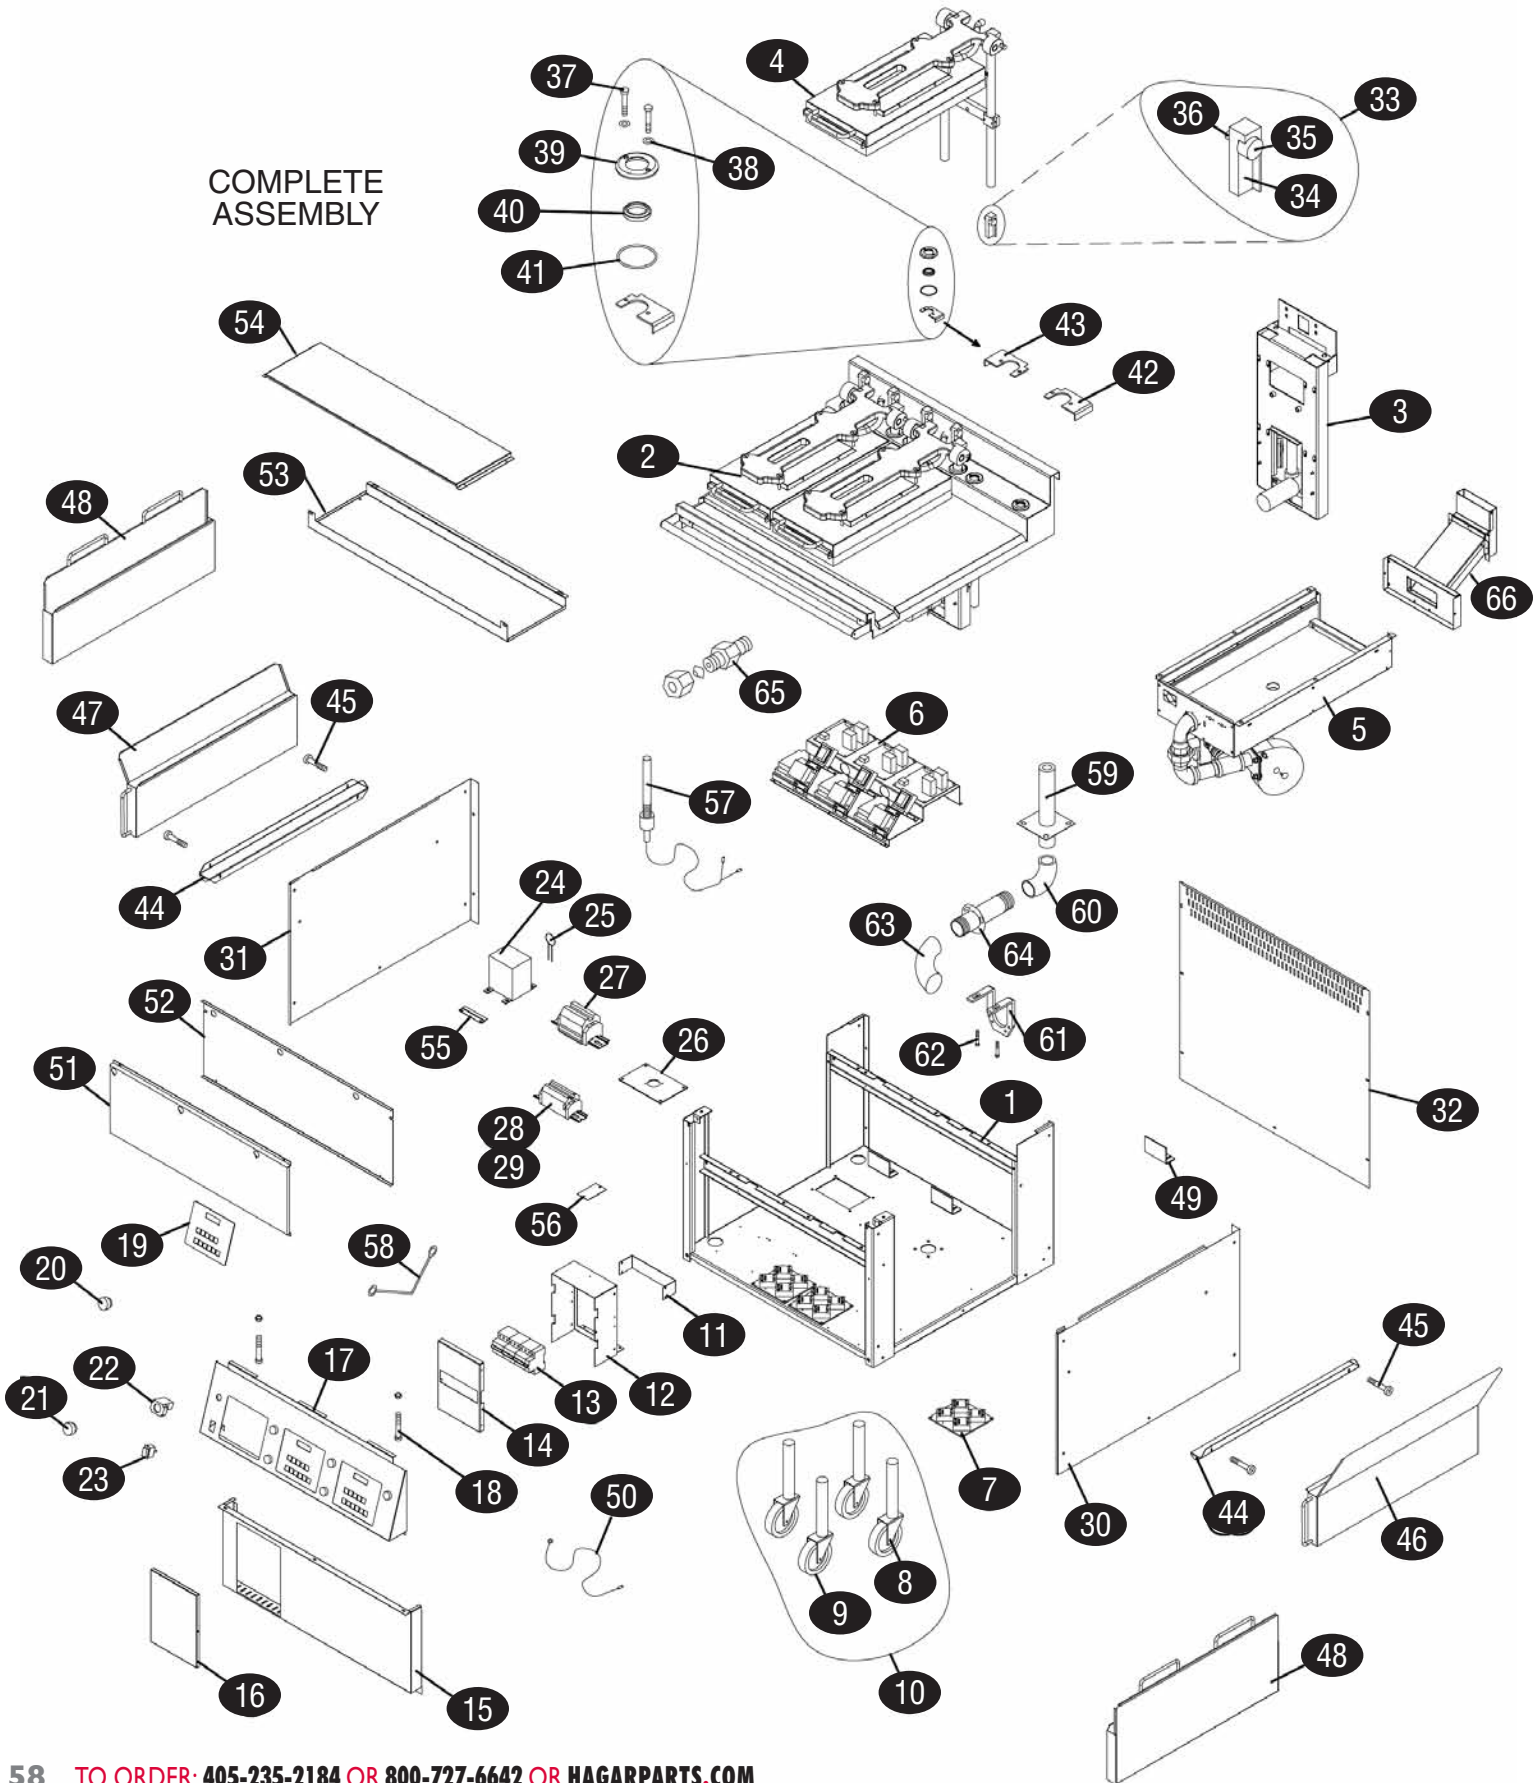

COMPLETE ASSEMBLY

KEY	PART #	DESCRIPTION	KEY	PART #	DESCRIPTION
1	GA4516058	Weld Assembly, Body Base	46	GA4524822	Grease Bucket, Sonic, Back Right
2	GA4517657	Plate Weld Assembly	47	GA5424823	Grease Bucket, Sonic, Back Left
3	GA4525541	Actuator Assembly	48	GA4516308	Grease Bucket, BA
4	GA4519752	Platen Assembly, 208v	49	GA4516977	Brace, Actuator Base
	GA4519755	Platen Assembly, 240v	50	GA1866101	Ground Wire, 24"
5	GA4517462	Burner & Flue Assemblies, Natural	51	GA4517593	Front Heat Shield, Outer
6	GA4516078	Component, Bracket Assembly	52	GA4517594	Front Heat Shield, Inner
7	GA4516116	Heat Sink Assembly	53	GA4517654	Burner Heat Shield, Lower
8	GA4516978	Caster, Nonlocking	54	GA4517655	Burner Heat Shield, Upper
9	GA4517563	Caster, Locking	55	GA1869301	Bracket, Transformer
10	GA4520678	Caster Kit, Locking & Nonlocking	56	GA4516114	Circuit Brace
11	GA4516113	Circuit Support	57	GA4520578	Thermocouple, Grill Plate
12	GA4517814	Circuit Breaker, 3 Pole	58	GA1866103	Strain Relief Wire, 12.5"
13	GA4516111	Circuit Box	59	GA4517394	Gas Inlet
14	GA4516112	Circuit Cover	60	GA1026715	Reduction Elbow, 90°, 1x3/4"
15	GA4516109	Front Panel, Lower	61	GA4525493	Support Bracket, Manifold
16	GA4516110	Access Door	62	GA8003210	Screw, Phillips Head, 32x3/8"
17	GA4516108	Front Panel, Upper	63	GA1026704	Elbow, 90°x3/4"
18	GA8003219	Screw, Phillips Head, 8-32x1/2"	64	GA4525494	Nipple Assembly
	GA8001203	Hex Nut, 8-32	65	GA1095499	Straight Connector, 7/16CC
	GA8000202	Washer, Locking, 8x19/64x3/4"	66	n/a	Flue Assembly (see page 62)
19	GA4516983	Fast Control, 5 Button w/Gap Key			
	GA4524774	Controller, Sonic Quick Pick, 8 Button			
20	GA1859604	Push Button, Black			
21	GA1859605	Push Button, Green			
22	GA1859606	Contact Block			
n/s	GA1859607	Mounting Latch			
23	GA1872404	Power Switch			
24	GA1864001	Main Transformer			
25	GA4518382	Surge Suppressor			
26	GA1668901	Power Cord Plate, Domestic			
27	GA4525397	Terminal Block			
28	GA4516981	Terminal Block, 120v			
29	GA4522739	Fuse, 5amp, 125VAC			
30	GA4516105	Body Side, Right			
31	GA4516106	Body Side, Left			
32	GA4517658	Back			
33	GA4520463	Arm Pivot Block Assembly			
34	GA1856802	Arm Pivot Block			
35	GA1854902	Cam Follower			
36	GA1854903	Jam Nut			
37	GA8003437	Hex Head Screw, 8/32x1", S/S			
38	GA1874301	O-Ring, #8-32			
39	GA4519098	Seal Cap			
40	GA4526315	Split Shaft Wiper, Black w/Orange Dot, 1.5diam			
41	GA4525256	Seal Cap, O-Ring, Wpress			
42	GA4520408	Seal Cap Bracket, Left			
43	GA4520407	Seal Cap Bracket, Right			
44	GA4516976	Grease Bucket Support			
n/s	GA8000213	Washer, Locking, #10x1-1/4" 18-8			
n/s	GA8000338	Washer, Flat, 7/32x1/2", S/S			
45	GA8003143	Screw, Phillips Head, #10-24x1-1/4" 18-8			