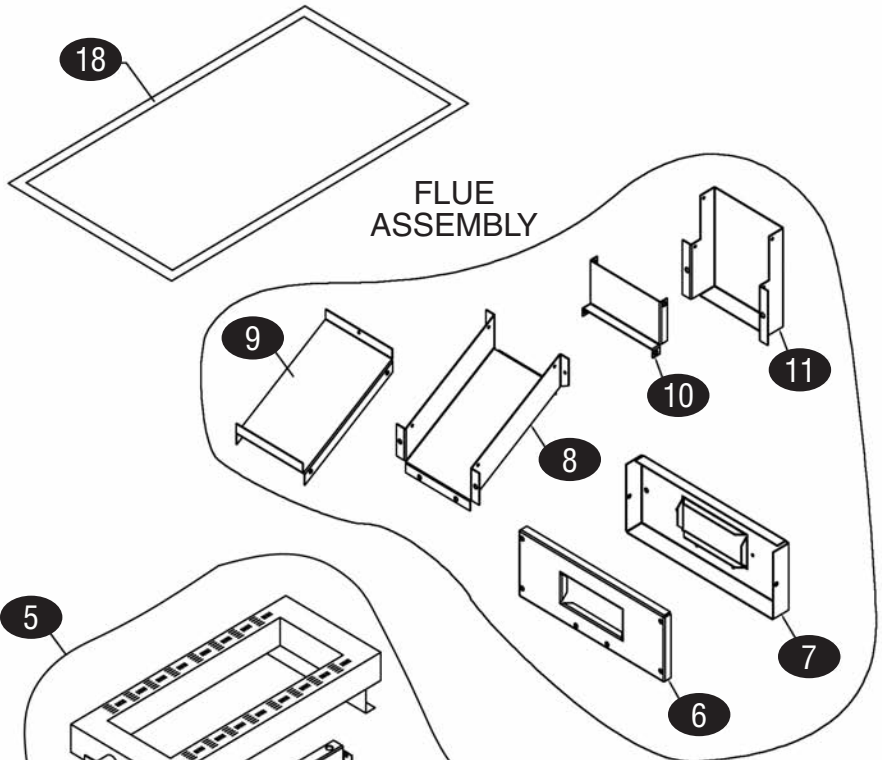

FLUE ASSEMBLY