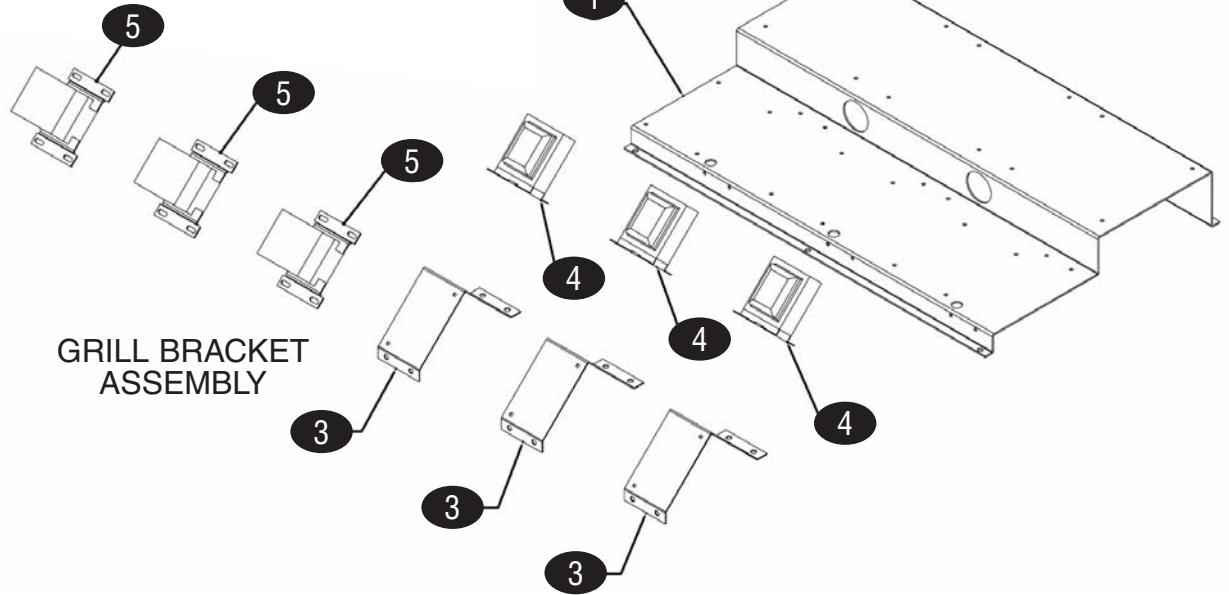

ACTUATOR ASSEMBLY

KEY	PART #	DESCRIPTION	KEY	PART #	DESCRIPTION
1	GA4516080	Actuator Frame, Wa			
2	GA4518156	Pillow Block Assembly			
3	GA4525541	Linear Actuator			
4	GA1857601	Switch Bracket			
5	GA1855601	Platen Limit Switch, Upper/Lower			
6	GA4518787	Mount Block, Actuator, Painted			
7	GA4516097	Base Bracket, Actuator			
8	GA8003424	Shoulder Bolts, 1/4-20x2.25"			
9	GA8000206	Washer, Locking, 1/4"			

GRILLS

HEAT SINK ASSEMBLY

FLUE ASSEMBLY

COMPLETE BURNER ASSEMBLY

15

Kit only for units manufactured upto Nov 1/08

KEY	PART #	DESCRIPTION	KEY	PART #	DESCRIPTION
1	GA4516116	Heat Sink	12	GA4524066	Igniter (Left Igniter Replacement Kit see #15)
2	GA4516988	Relay	13	GA4525537	Electrode Igniter
3	GA4517392	Pressure Switch	14	GA1864803	Ignition Cable
4	GA1811903	Thermal Interface, MAT	15	GA4525538	Service Kit, (incl. #12-14 above)
5	GA4517403	Burner Assembly, Lp	16	GA1864701	Gas Valve, Natural
	GA4517462	Burner Assembly, Natural	17	GA4525845	Blower Motor, 120v
6	GA4517396	Flue Box, Inner	18	GAWFT125750	Woven FG Tape, w/PSA, 1/8x3/4"
7	GA4517397	Flue Box, Outer	19	GA1027499	Connector Assembly, Male, 7/16CC, 3/8NPT
8	GA4517398	Flue Bottom			
9	GA4517399	Flue Top			
10	GA4517401	Flue Riser, Inner			
11	GA4517400	Flue Riser, Outer			

GRIDDLES

KEY	PART #	DESCRIPTION	KEY	PART #	DESCRIPTION
A	GA4517378	Tubing, Left (Left Zone location)			
B	GA4517377	Tubing, Center (Center Zone location)			
C	GA4517376	Tubing, Right (Right Zone location)			
1	GA4516078	Component, Mounting Bracket			
2	GA4516989	Motor Speed Control			
3	GA4516079	Contacteur Bracket			
4	GA1269800	Transformer, 24v			
5	GA1637001	Contacteur, 3 Pole, 120v			
6	GA1864901	Ignition Module			
7	GA1865901	Bracket, Ignition Module			