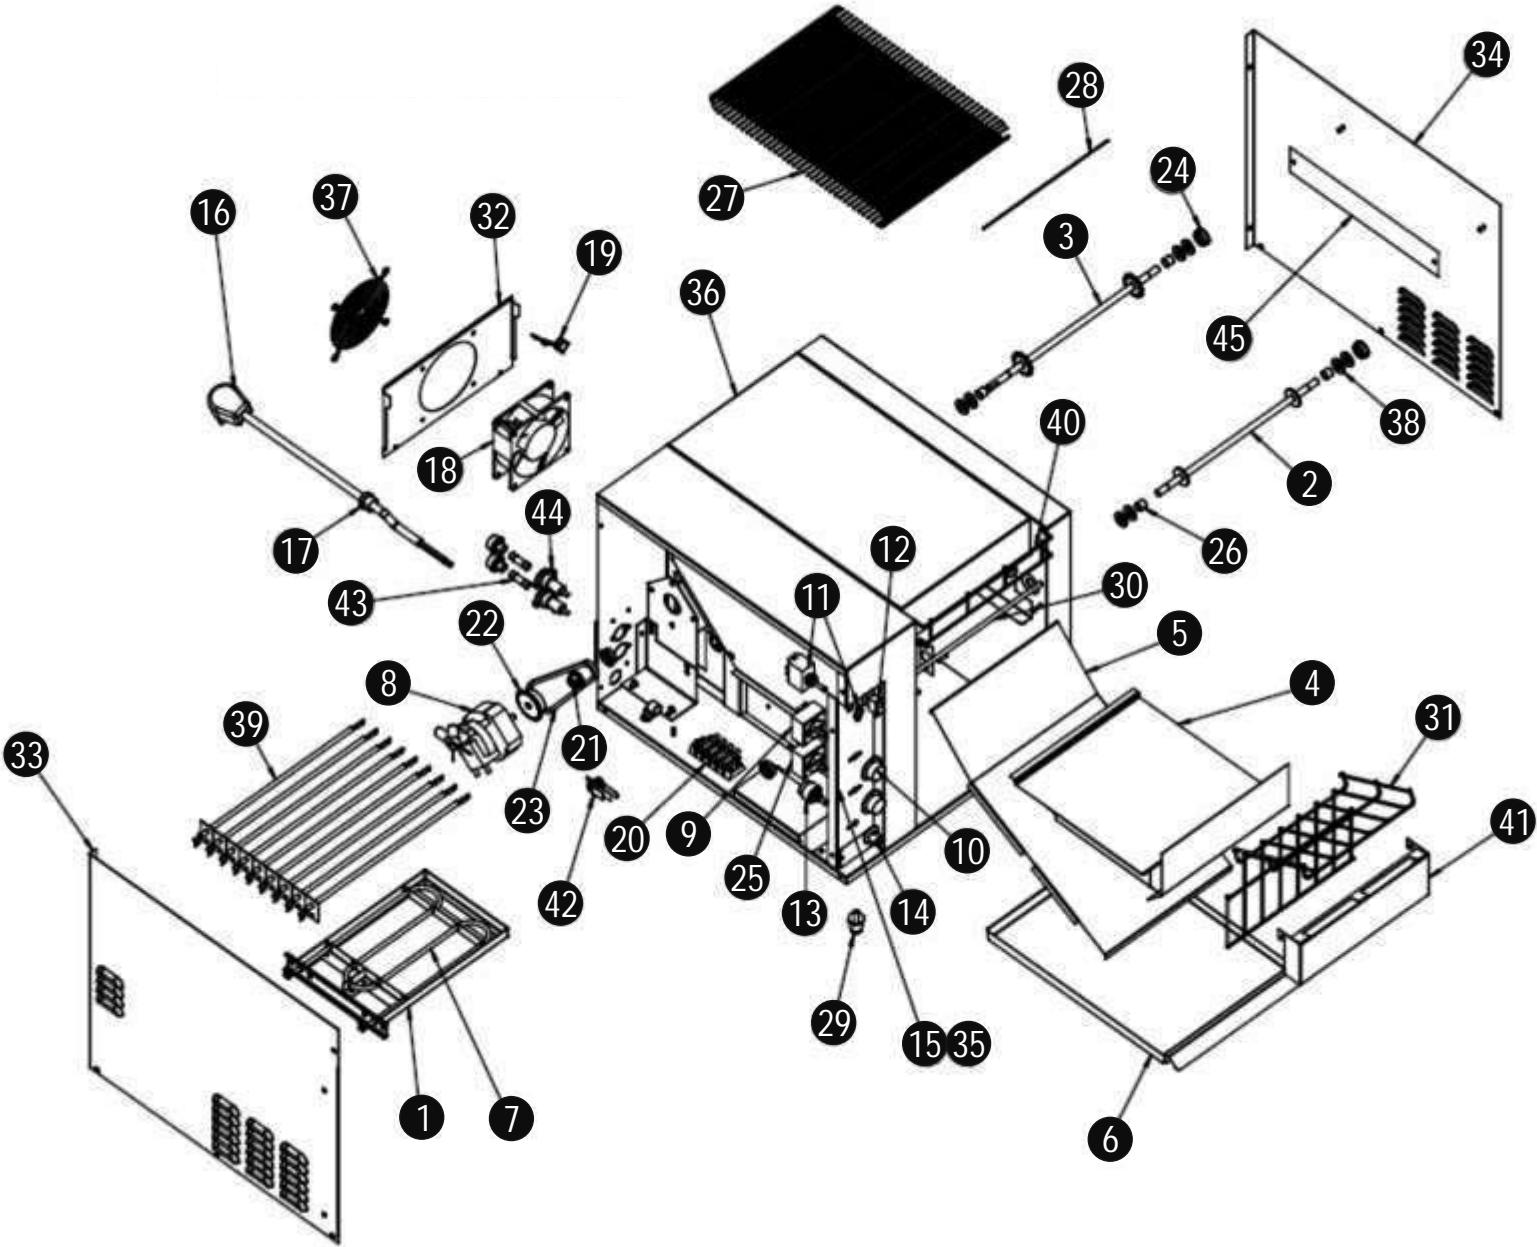

1 5/8 INCH OPENING UNITS

Part Number	Voltage	Hertz
BT15C	208V	60HZ
BT15E	240V	60HZ
BT15F	240V	50HZ

2 INCH OPENING UNITS

Part Number	Voltage	Hertz
BT15C-2	208V	60HZ
BT15E-2	240V	60HZ
BT15F-2	240V	50HZ

3 INCH OPENING UNITS

Part Number	Voltage	Hertz
BT15C-3	208V	60HZ
BT15E-3	240V	60HZ
BT15F-3	240V	50HZ

BT-15 CONVEYOR TOASTER (Exploded View)

BT-15 WIRING DIAGRAM

4600W, 208-240V WITH 69-80V ELEMENTS