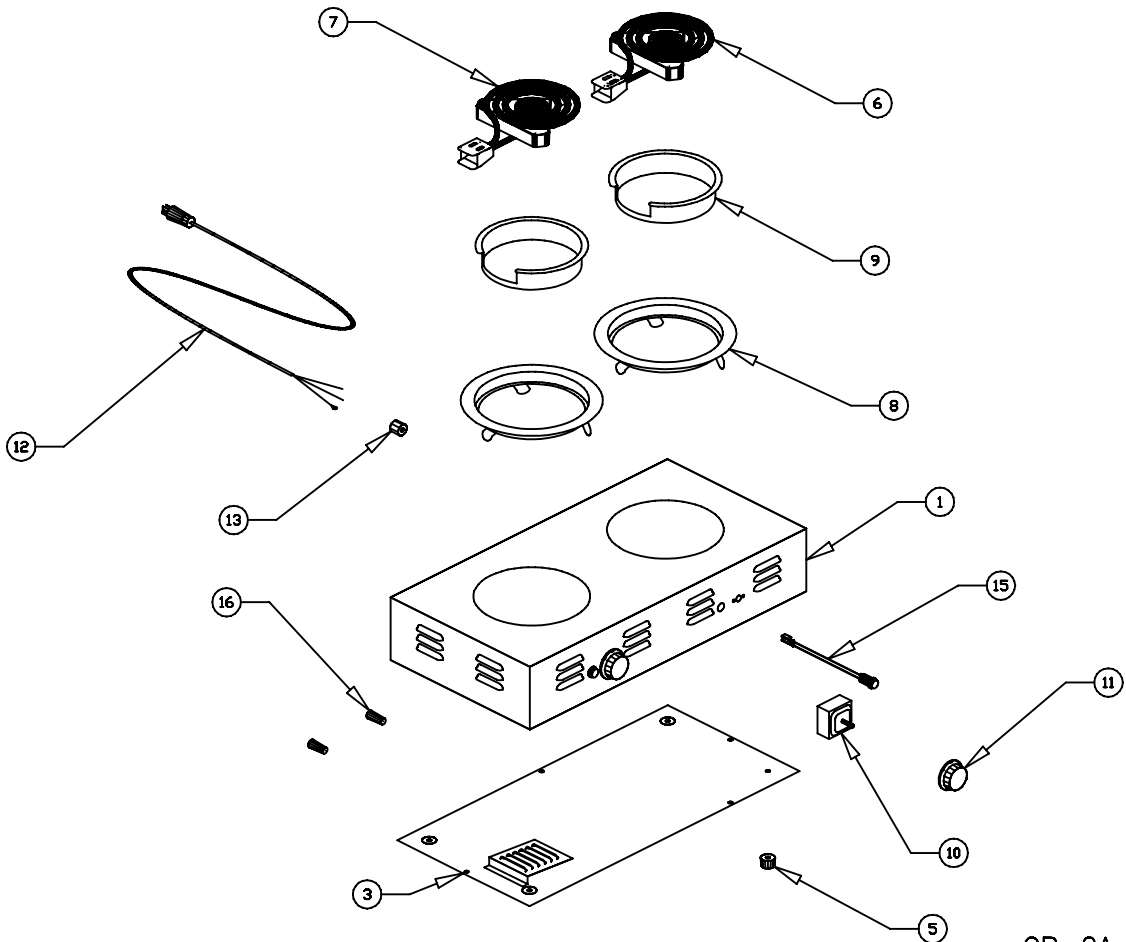

**REPLACEMENT PARTS CATALOG**

**CP-1A, CP-2A**

**HOT PLATES**

**CP-1A 63401 - 120V/1250W**

**CP-1A 63421 - 240V/1250W**

**CP-2A 63601 - 120V/1800W**

**CP-2A 63611 - 240V/1800W**

**APW / Wyott**  
FOOD SERVICE EQUIPMENT CO  
DALLAS, TX 75226

## CP-1A, CP-2A HOT PLATES

ITEM NO.	STOCK NO.	DESCRIPTION
1.	63605	WRAPPER & TOP ASSEMBLY CP-2A
2.	63404	WRAPPER & TOP ASSEMBLY CP-1A
3.	63604	BOTTOM COVER CP-2A
4.	63406	BOTTOM COVER CP-1A
	63505	BOTTOM COVER SS WITH SS LEGS CP-1A
5.	55768	RUBBER FOOT
6.	63411	HEATING ELEMENT 120V - 1250W
	63621	HEATING ELEMENT 240V - 1250W
7.	63608	HEATING ELEMENT 120V - 550W
	63620	HEATING ELEMENT 240V - 550W
8.	63407	RANGE RING USED ONLY WITH 63408
	63408	DRIP PAN USED ONLY WITH 63407
	63455	DRIP PAN USED WITHOUT RING
9.	55564	INFINITE CONTROL 120V
	87053	INFINITE CONTROL 240V
10.	55825	KNOB
11.	55947	POWER CORD
12.	89101	POWER CORD STRAIN RELIEF
13.	63012	INDICATOR LIGHT ASSY CP-1A
14.	58483	INDICATOR LIGHT ASSY CP-2A
15.	89476	WIRE NUT
NOT SHOWN		
	88961	10-24 GREEN HEX NUT
	89120	JIFFY CLIP
	89061	10-24 HEX NUT
	89059	#10 EXTERNAL LOCKWASHER
	89087	8-32 X 3/16 BINDING SCREW
	89073	#8 X 1/2 SHEET METAL SCREW

CP-1A HOT PLATE

CP-2A HOT PLATE