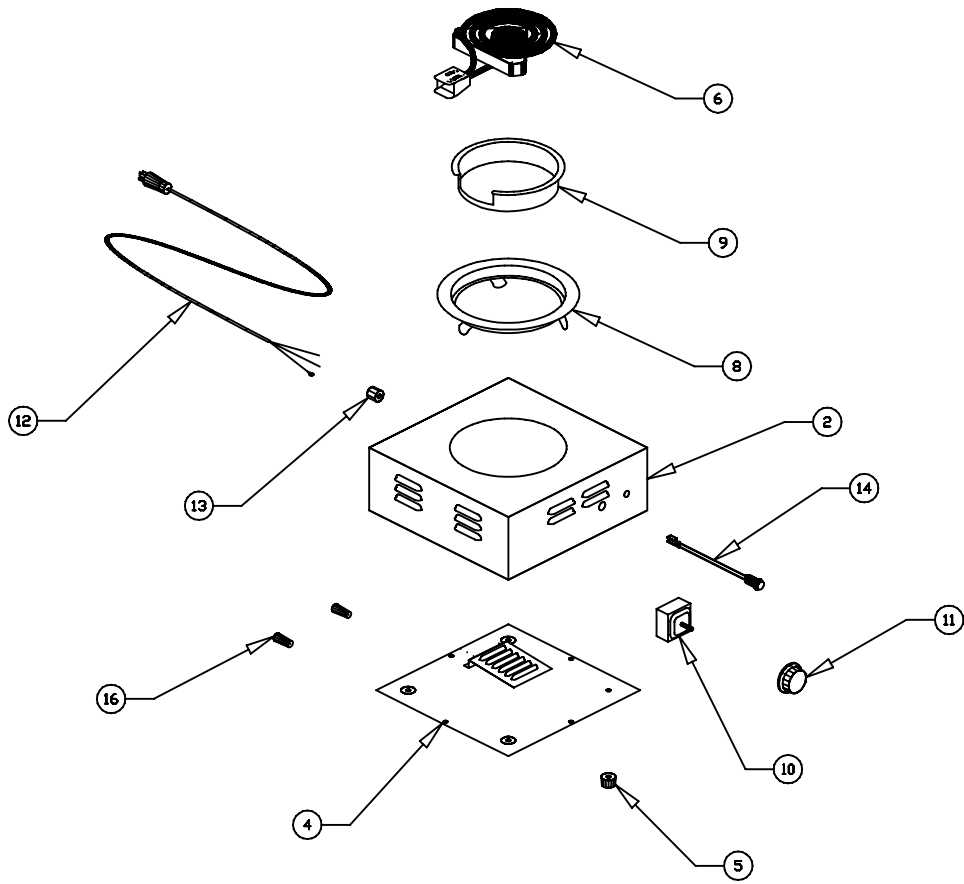

**REPLACEMENT PARTS CATALOG**

**CP-1A, CP-2A**

**HOT PLATES**

**CP-1A 63401 - 120V/1250W**

**CP-1A 63421 - 240V/1250W**

**CP-2A 63601 - 120V/1800W**

**CP-2A 63611 - 240V/1800W**

**APW / Wyott**  
FOOD SERVICE EQUIPMENT CO  
DALLAS, TX 75226

## CP-1A, CP-2A HOT PLATES

ITEM NO.	STOCK NO.	DESCRIPTION
1.	63605	WRAPPER & TOP ASSEMBLY CP-2A
2.	63404	WRAPPER & TOP ASSEMBLY CP-1A
3.	63604	BOTTOM COVER CP-2A
4.	63406	BOTTOM COVER CP-1A
	63505	BOTTOM COVER SS WITH SS LEGS CP-1A
5.	55768	RUBBER FOOT
6.	63411	HEATING ELEMENT 120V - 1250W
	63621	HEATING ELEMENT 240V - 1250W
7.	63608	HEATING ELEMENT 120V - 550W
	63620	HEATING ELEMENT 240V - 550W
8.	63407	RANGE RING USED ONLY WITH 63408
	63408	DRIP PAN USED ONLY WITH 63407
	63455	DRIP PAN USED WITHOUT RING
9.	55564	INFINITE CONTROL 120V
	87053	INFINITE CONTROL 240V
10.	55825	KNOB
11.	55947	POWER CORD
12.	89101	POWER CORD STRAIN RELIEF
13.	63012	INDICATOR LIGHT ASSY CP-1A
14.	58483	INDICATOR LIGHT ASSY CP-2A
15.	89476	WIRE NUT
NOT SHOWN		
	88961	10-24 GREEN HEX NUT
	89120	JIFFY CLIP
	89061	10-24 HEX NUT
	89059	#10 EXTERNAL LOCKWASHER
	89087	8-32 X 3/16 BINDING SCREW
	89073	#8 X 1/2 SHEET METAL SCREW

CP-1A HOT PLATE

CP-2A HOT PLATE