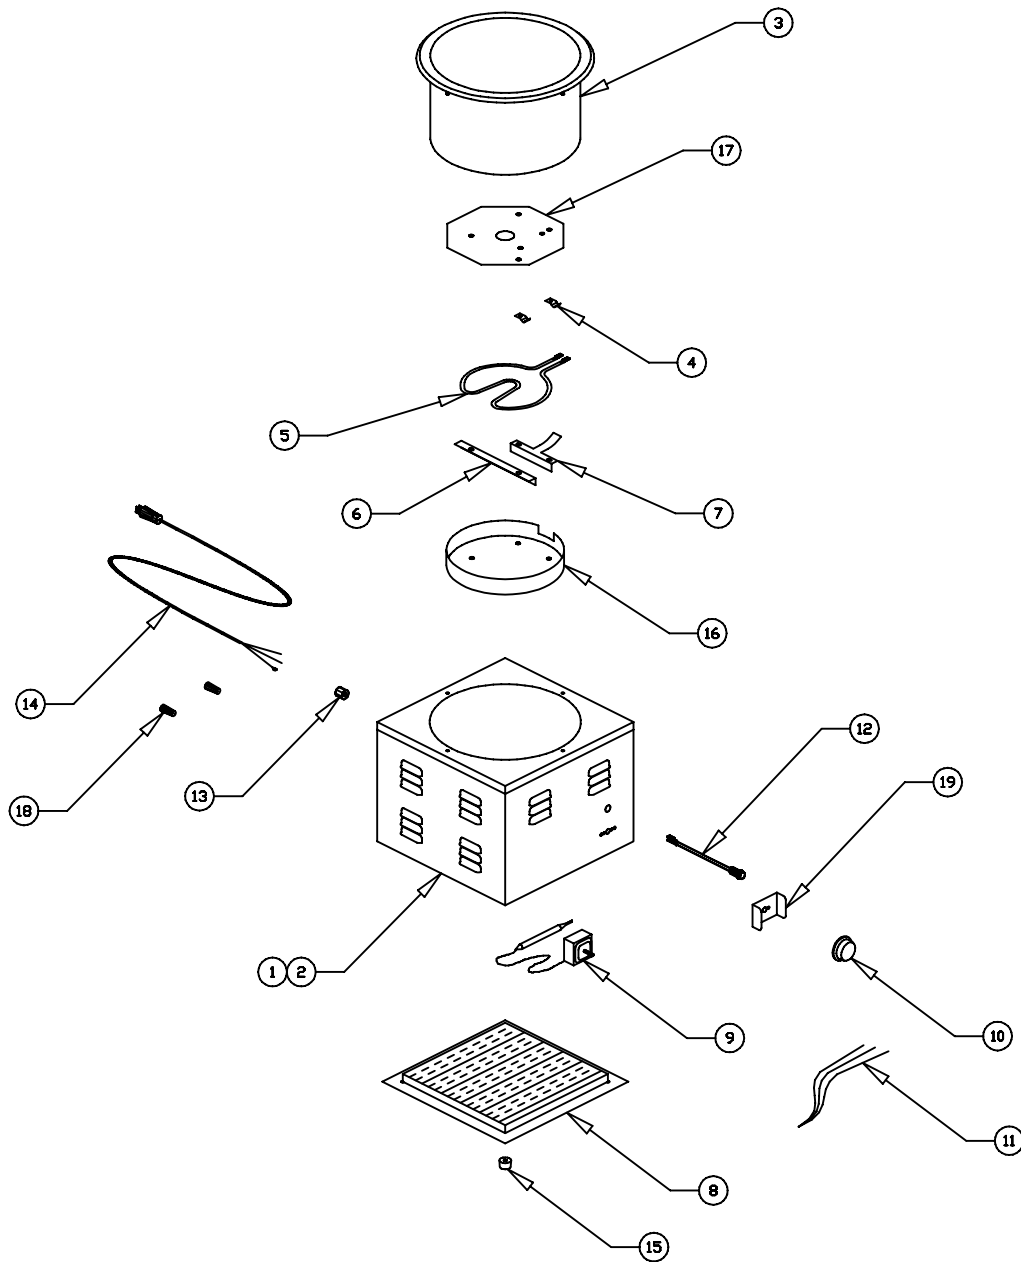

**REPLACEMENT PARTS CATALOG**

**CW-1B**

**COOKER-WARMER-SERVER**

**CW-1B 55655 - 120V**

**CW-1B 55735 - 120V**

**CW-1B 55740 - 120V**

**CW-1B 55770 - 240V**

**APW / Wyott**  
FOOD SERVICE EQUIPMENT CO.  
DALLAS, TX 75226

## **CW-1B COOKER WARMER SERVER**

<b>ITEM NUMBER</b>	<b>STOCK NUMBER</b>	<b>DESCRIPTION</b>
1	55685	WRAPPER & TOP ASS'Y
2	55738	WRAPPER & TOP ASS'Y (55735)
3	55693	WELL POT
4	89120	JIFFY CLIP
5	55960	HEATING ELEMENT 120V-800W
5A	55962	HEATING ELEMENT 240V-800W
6	55695	ELEMENT CLAMP
7	55696	ANTI ROTATION CLAMP
8	55689	BOTTOM COVER
9	60320	THERMOSTAT
10	56528	KNOB, TSTAT
11	55727	WIRE HARNESS
12	56530	INDICATOR LIGHT
13	89101	STRAIN RELIEF BUSHING
14	55947	CORD 120V
14A	55947	CORD 240V (PLUG REMOVED)
15	55768	RUBBER FOOT
16	55992	ELEMENT COVER
17	50817	HEAT TRANSFER PLATE
18	89475	SET SCREW WIRE NUT
19	54801	GUARD, KNOB
	88961	10-24 GREEN HEX NUT
	89061	10-24 HEX NUT
	89025	10-24 SPEED NUT
	89059	#10 EXTERNAL WIRE NUT
	89073	#8 x 1/2" SHEET METAL SCREW
	89425	FIBERGLASS SLEEVING

# CW-1B WIRING DIAGRAM

AMERICAN PERMANENT WARE, INC.  
729 THIRD AVENUE  
DALLAS, TX. 75226