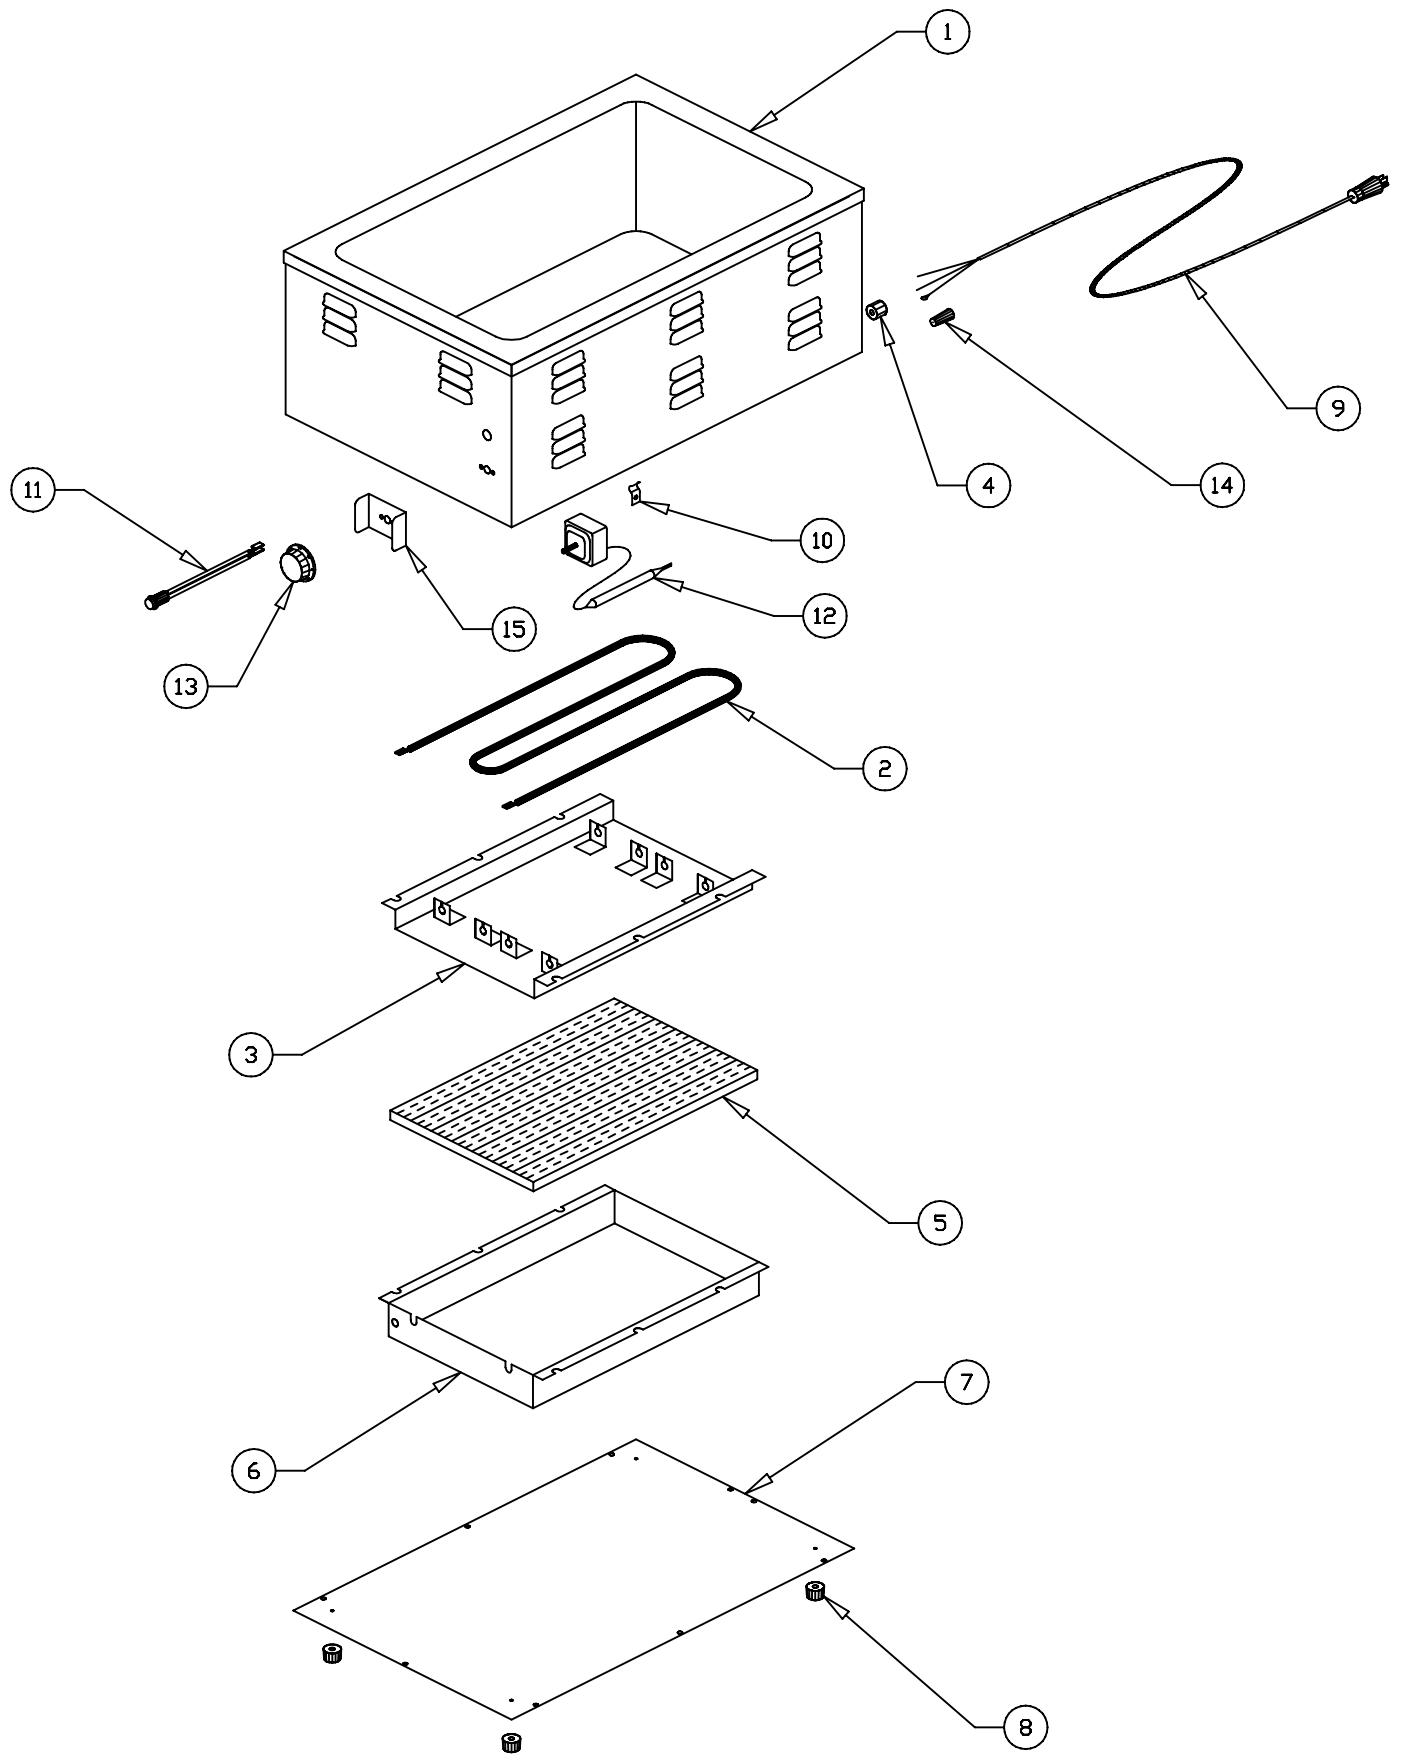

CW-2A

COOKER-WARMER-SERVER

CW-2A 55801 - 120V

CW-2A 55899 - 240V

APW Wyott

**FOOD SERVICE EQUIPMENT CO
DALLAS, TX 75226**

COOKER-WARMER-SERVER

ITEM NO	STOCK NO	DESCRIPTION
1	55973	PAN AND WRAPPER ASSEMBLY
2	56322	HEATING ELEMENT 120V-1500W
	55441	HEATING ELEMENT 240V-1600W
3	56506	REFLECTOR PAN
4	89101	STRAIN RELIEF BUSHING
5	56547	INSULATION
6	55610	ELEMENT COVER
7	55895	BOTTOM COVER
8	55768	RUBBER FOOT
9	55947	CORD 120V
	55947	CORD 240V (PLUG REMOVED)
10	89120	JEFFY CLIP
11	56530	INDICATOR LIGHT
12	60320	THERMOSTAT
13	56528	KNOB, TSTAT
14	89475	WIRE NUT
15	54801	KNOB GUARD
16	56039	THERMOSTAT BULB COVER
	88961	10-24 GREEN HEX NUT
	89061	10-24 HEX NUT
	89025	10-24 SPEED NUT
	89059	#10 EXTERNAL LOCKWASHER
	89073	#8 x 1/2" SHEET METAL SCREW
	89425	FIBERGLASS SLEEVING
	55719	WIRE HARNESS

APW Wyott

FOOD SERVICE EQUIPMENT CO
DALLAS, TX 75226

WIRING-DIAGRAM

AMERICAN PERMANENT WARE, INC.
729 THIRD AVENUE
DALLAS, TX. 75226