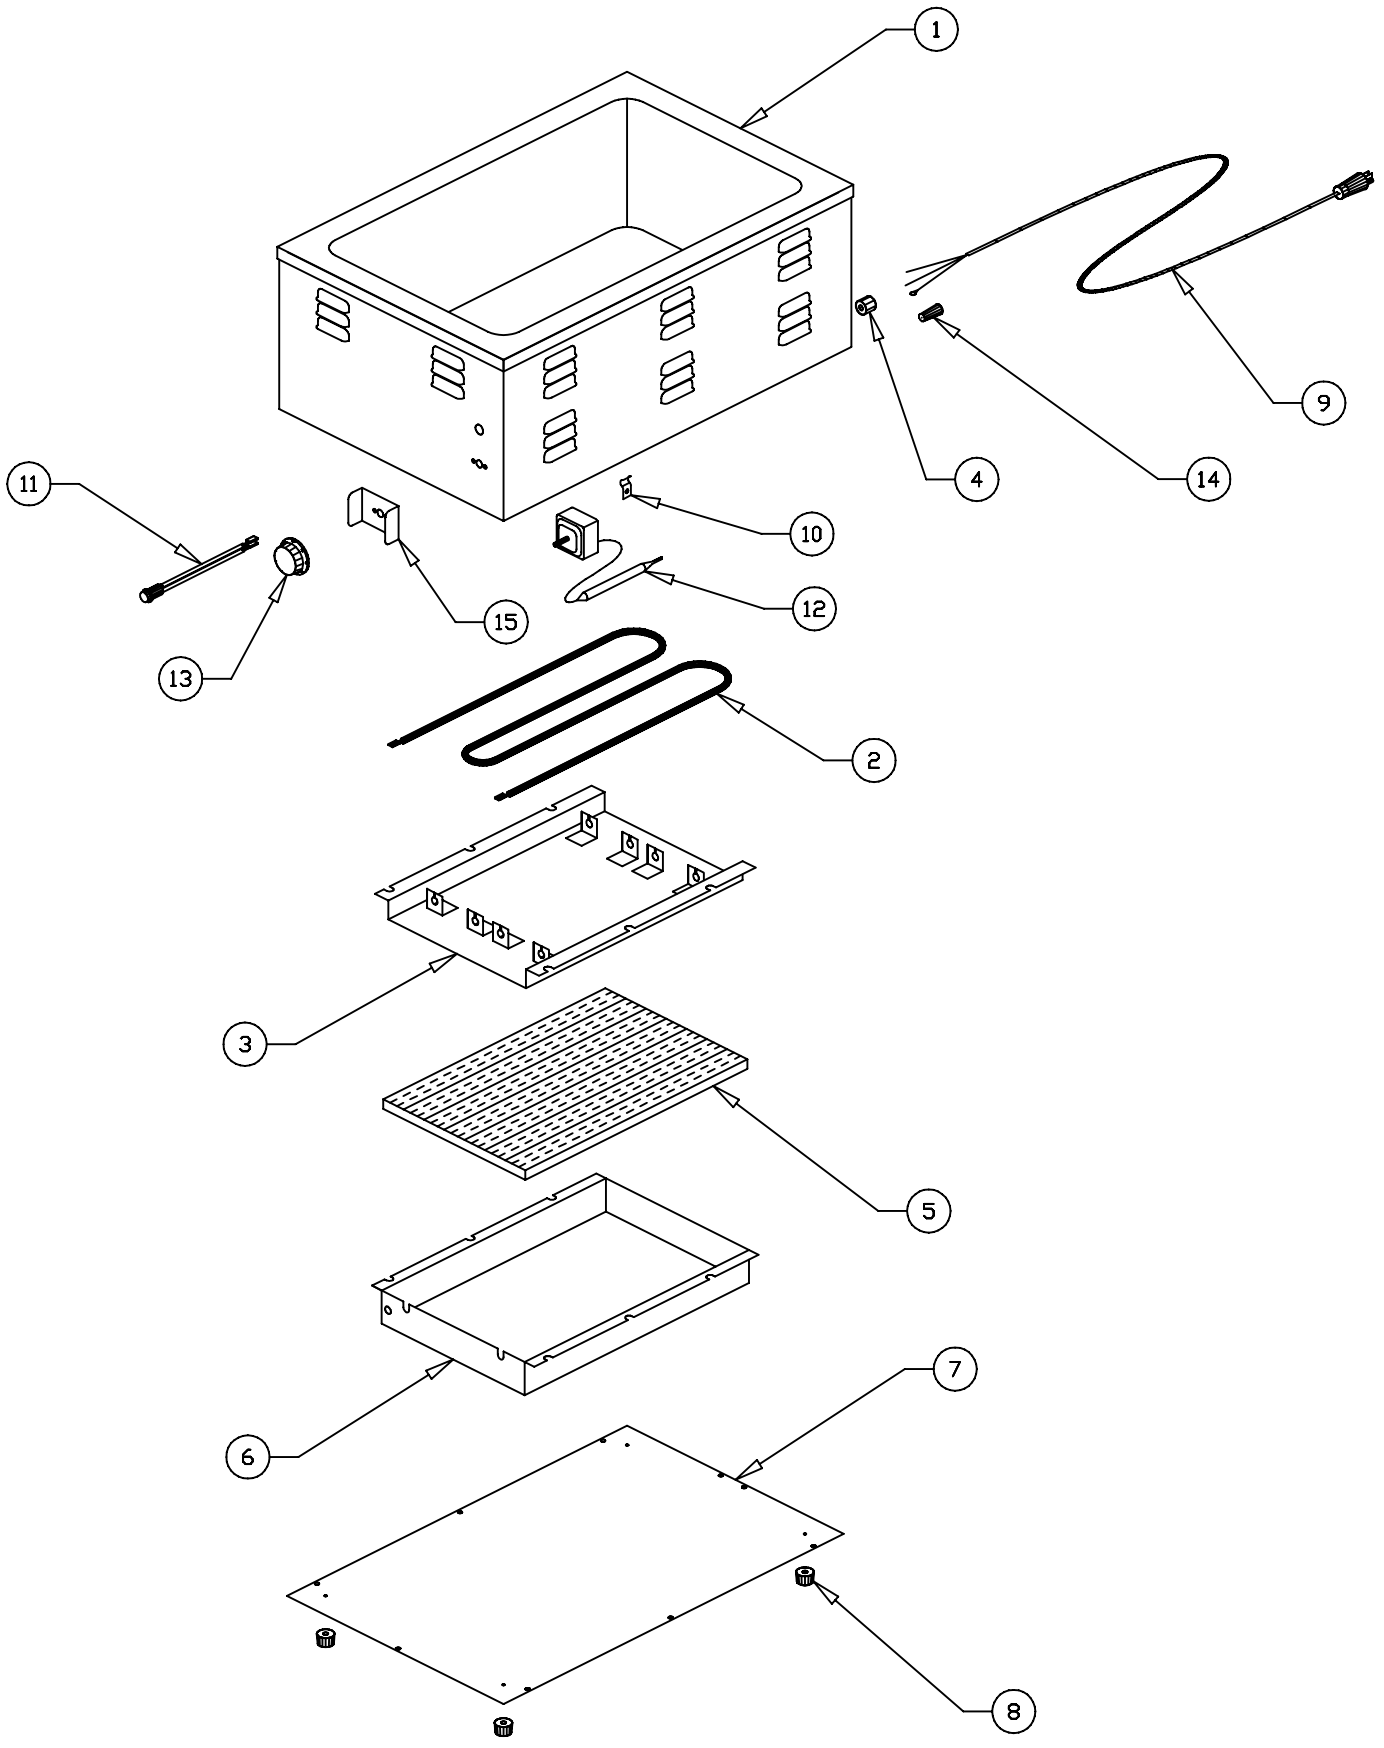

REPLACEMENT PARTS CATALOG

CW-3A

COOKER-WARMER-SERVER 4/3 SIZE

CW-3A, 120V, 1800W, P/N 57551

CW-3A, 208V, 1800W, P/N 57552

CW-3A, 208/240V, 1200/1600W, P/N 57553

APW / Wyott
FOOD SERVICE EQUIPMENT CO.
DALLAS, TX. 75226

COOKER-WARMER-SERVER 4/3 SIZE

ITEM NO.	STOCK NO.	DESCRIPTION
1	57574	PAN AND WRAPPER ASSEMBLY
2	55466	120V HEATING ELEMENT
	54052	208V HEATING ELEMENT
	55441	208/240V HEATING ELEMENT
3	56464	REFLECTOR PAN
4	89111	POWER CORD STRAIN RELIEF
5	55463	INSULATION
6	55467	ELEMENT COVER
7	57573	BOTTOM COVER
8	55768	RUBBER FOOT
9	85638	CORD 120V
	85640	CORD 208/240V
10	89120	JIFFY CLIP
11	56530	INDICATOR LAMP
12	60320	THERMOSTAT
13	56528	KNOB, THERMOSTAT
14	89475	WIRE NUT
15	54801	KNOB GUARD
HARDWARE NOT SHOWN		
	89061	10-24 HEX NUT
	88961	#10-24 HEX NUT, GREEN-GROUND
	89025	10-24 SPED NUT
	89059	#10 EXTERNAL LOCKWASHER
	89073	#8 X 1/2 SHEET METAL SCREW
	89425	FIBERGLASS SLEEVING (CORD LEADS)
	57571	WIRING HARNESS

CW-3A WIRING DIAGRAM

AMERICAN PERMANENT WARE, INC.
729 THIRD AVENUE
DALLAS, TX. 75226