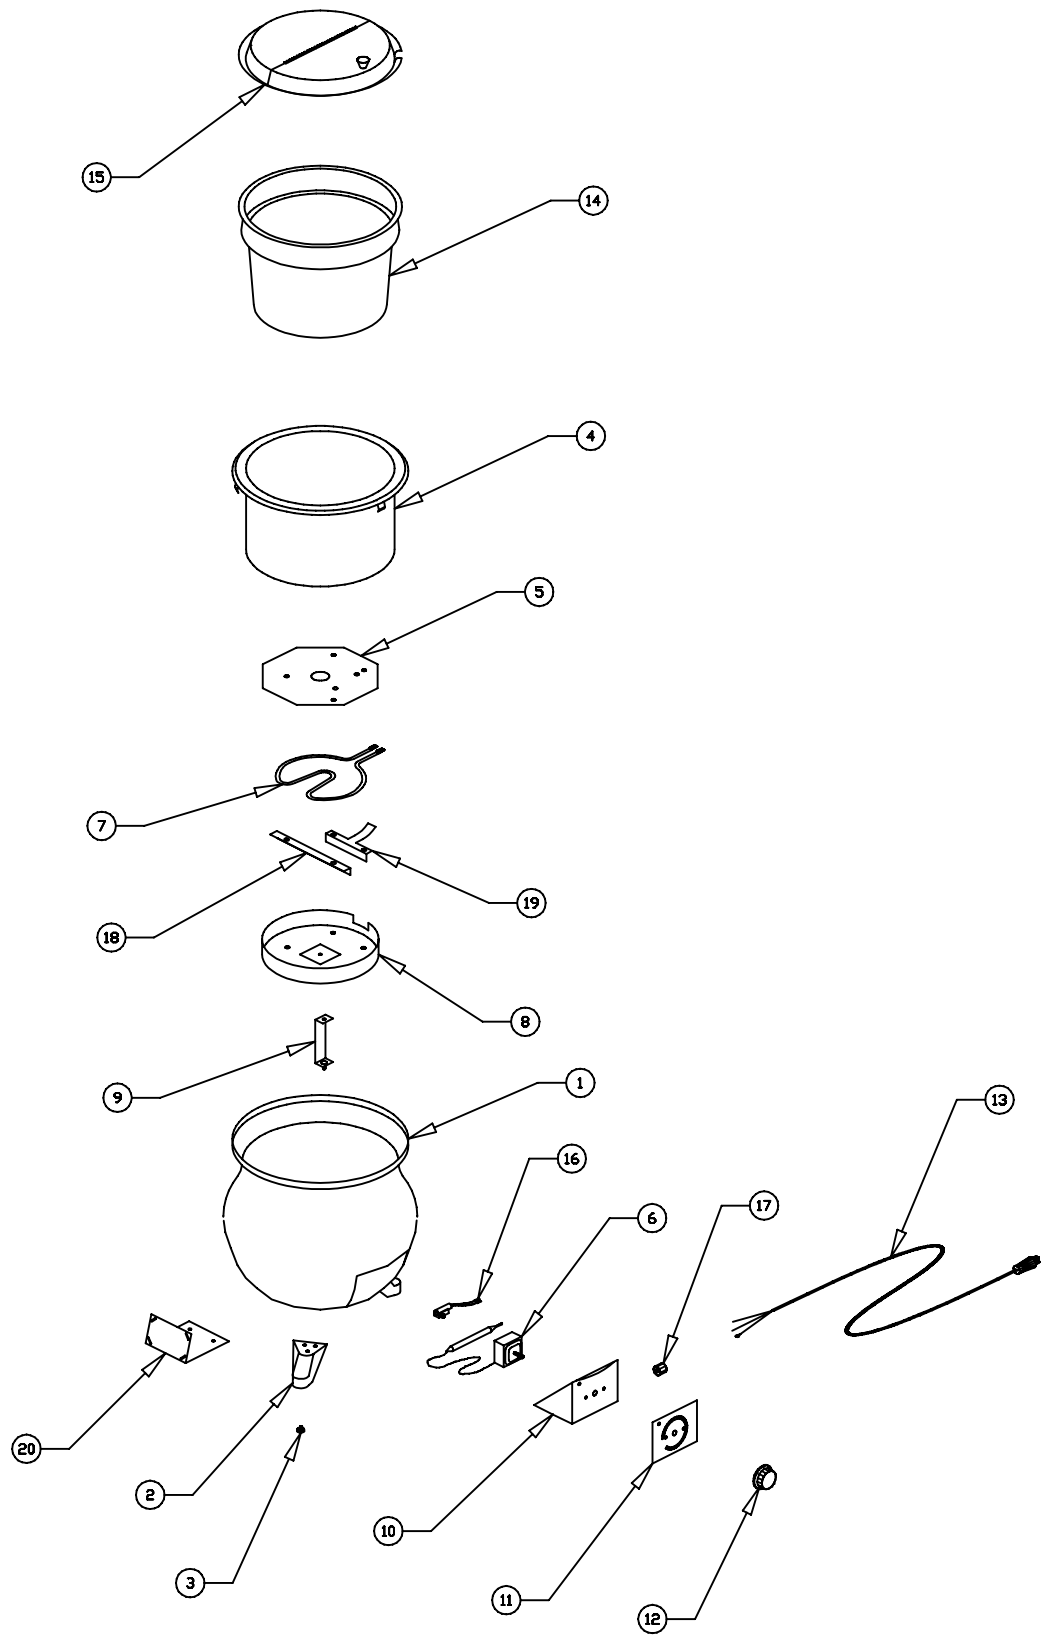

**REPLACEMENT PARTS CATALOG**

**CWK-1**

**KETTLE COOKER WARMER**

**CWK-1 56725 - 120V**

**CWK-1 56747 - 240V**

**CWK-1 56750 - 240V**

**CWK-1 56776 - 120V**

**APW / Wyott**  
FOOD SERVICE EQUIPMENT CO.  
DALLAS, TX 75226

Part No. 67115 - Rev 3/2000

**CWK-1 KETTLE COOKER WARMER**

<i>ITEM NUMBER</i>	<i>STOCK NUMBER</i>	<i>DESCRIPTION</i>
1	56744	WRAPPER, KETTLE
2	56739	LEG STAND
3	56736	FOOT
4	56745	WELL POT
5	50817	HEAT TRANSFER PLATE
6	56527	THERMOSTAT
7	55960	HEATING ELEMENT 120V-800W
7A	55962	HEATING ELEMENT 240V-800W
8	55994	ELEMENT COVER
9	56733	POT SUPPORT BRACKET
10	56738	CONTROL BOX
11	58104	DIAL PLATE
12	56740	KNOB, THERMOSTAT
13	55947	CORD, POWER 120V
13A	55947	CORD, POWER 240V (PLUG REMOVED)
14	21395	INSET POT
15	23790	HINGED COVER W/CLIPS
16	55682	INDICATOR LIGHT
17	89101	STRAIN RELIEF BUSHING
18	55695	ELEMENT CLAMP
19	55696	ANTI ROTATION CLAMP
20	56742	LABEL HOLDER
	56737	WIRING HARNESS
	89120	JIFFY CLIP
	89054	6-32 KEPS NUT
	88961	10-24 GREEN HEX NUT
	89061	10-24 HEX NUT
	89081	#10 LOCKWASHER
	89071	#10 FLAT WASHER
	89059	#10 EXTERNAL LOCKWASHER
	88983	6-32 x 1/2" PAN HEAD SCREW
	89044	10-32 x 5/16" SCREW

# CWK-1 WIRING DIAGRAM

AMERICAN PERMANENT WARE, INC.  
729 THIRD AVENUE  
DALLAS, TX. 75226