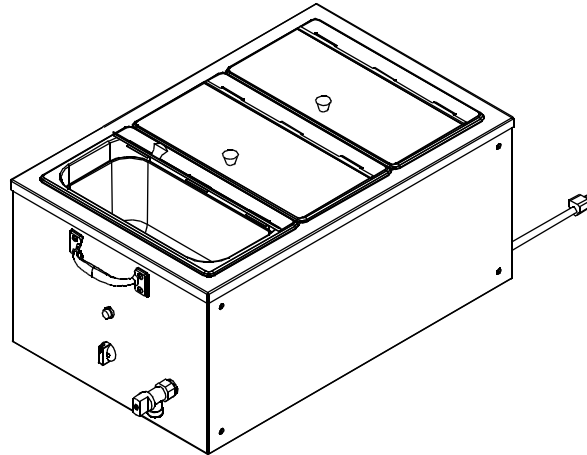

Model	Part Number	Voltage	Wattage
CWM-2A	70107250	120	1,500

CWM-2A WIRING DIAGRAM

729 Third Avenue
Dallas, TX 75226

CWM-2A

Countertop Warmer with Drain

Phone: (214) 421-7366
 Fax: (214) 565-0976
 Toll Free: (800) 527-2100
 Website: www.apwwyott.com
 E-mail: info@apwwyott.com

Item	Part No.	Description	Item	Part No.	Description
1	70107263	False Bottom	16	89054	Nut, KEPS 6-32
2	70107259	Cover, Hinge	17	89025	Nut, Speed 10-24 Pal Zinc
3	70107266	Cover, Bottom Foot Assy, 12 x 20	18	70107261	W/ Assy Pan
4	89111	Bushing, Strain Relief SR-7W-2	19	56506	Plate, Reflector
5	70107254	Clip, Retainer	20	89175	Rivet, Pop 66D
6	55945	Cord w/Leads	21	89073	Screw, #8 x 1/2 Hex Tapit Sht Mtl
7	55610	Cover, Bottom	22	69138	Thermostat, 200° F w/Spring Clip
8	56322	Element, 1500W, 115V	23	70107253	Valve, 1/4 Turn
9	70107230	Handle, Utility	24	70107248	W/Assy, Cooker Warmer
10	56547	Insulation 14 3/8 x 9 1/4 x 1/2	25	70107216	W/Assy, T-stat Bracket
11	54817	Insulation 14 x 22 x 1/2	26	89059	Washer, #10, External Lock
12	87146	Knob	27	89165	Knob
13	56530	Light, Pilot	28	70107264	Tube, Drain
14	89061	Nut, Hex 10-24	29	66736	*Tape, PVC 1" White
15	88961	Nut, Hex 10-24, Green			* Not Shown