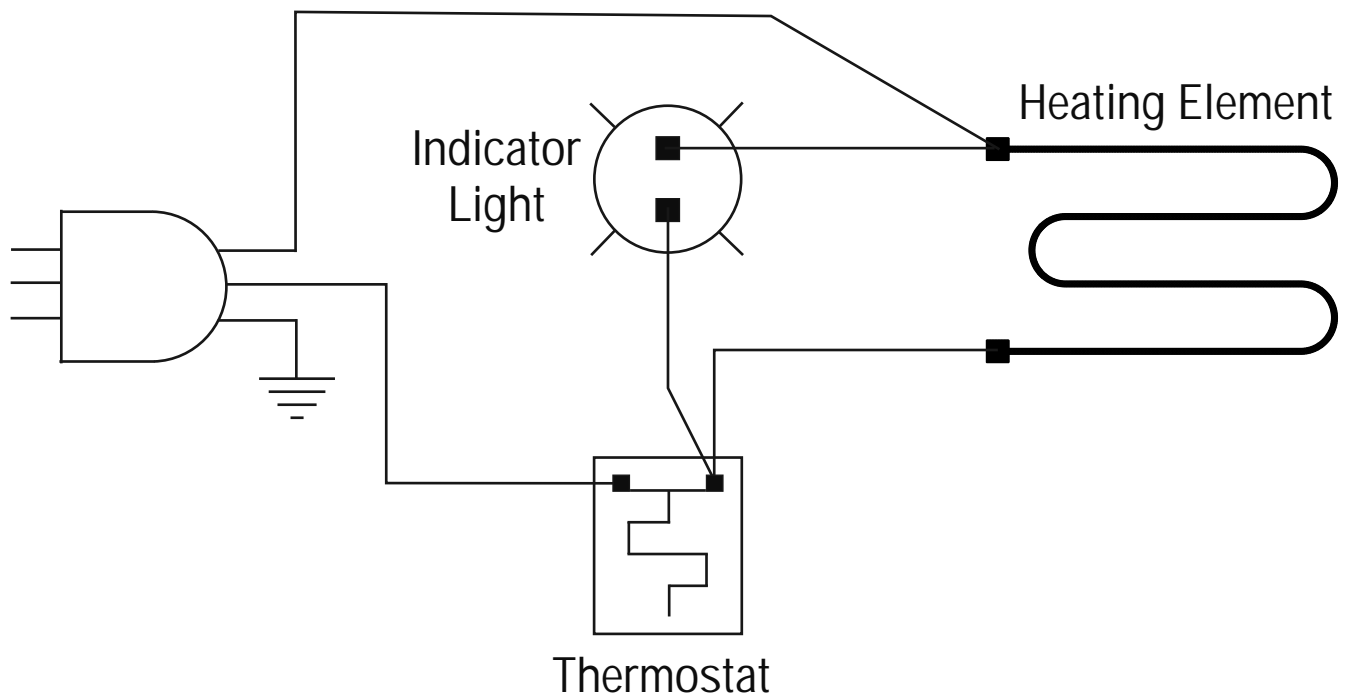

Model	Part Number	Voltage	Wattage
CWM-2A	70107250	120	1,500

CWM-2A WIRING DIAGRAM

729 Third Avenue
Dallas, TX 75226

CWM-2A

Countertop Warmer with Drain

Phone: (214) 421-7366
 Fax: (214) 565-0976
 Toll Free: (800) 527-2100
 Website: www.apwwyott.com
 E-mail: info@apwwyott.com

Item	Part No.	Description	Item	Part No.	Description
1	70107263	False Bottom	16	89054	Nut, KEPS 6-32
2	70107259	Cover, Hinge	17	89025	Nut, Speed 10-24 Pal Zinc
3	70107266	Cover, Bottom Foot Assy, 12 x 20	18	70107261	W/ Assy Pan
4	89111	Bushing, Strain Relief SR-7W-2	19	56506	Plate, Reflector
5	70107254	Clip, Retainer	20	89175	Rivet, Pop 66D
6	55945	Cord w/Leads	21	89073	Screw, #8 x 1/2 Hex Tapit Sht Mtl
7	55610	Cover, Bottom	22	69138	Thermostat, 200° F w/Spring Clip
8	56322	Element, 1500W, 115V	23	70107253	Valve, 1/4 Turn
9	70107230	Handle, Utility	24	70107248	W/Assy, Cooker Warmer
10	56547	Insulation 14 3/8 x 9 1/4 x 1/2	25	70107216	W/Assy, T-stat Bracket
11	54817	Insulation 14 x 22 x 1/2	26	89059	Washer, #10, External Lock
12	87146	Knob	27	89165	Knob
13	56530	Light, Pilot	28	70107264	Tube, Drain
14	89061	Nut, Hex 10-24	29	66736	*Tape, PVC 1" White
15	88961	Nut, Hex 10-24, Green			* Not Shown