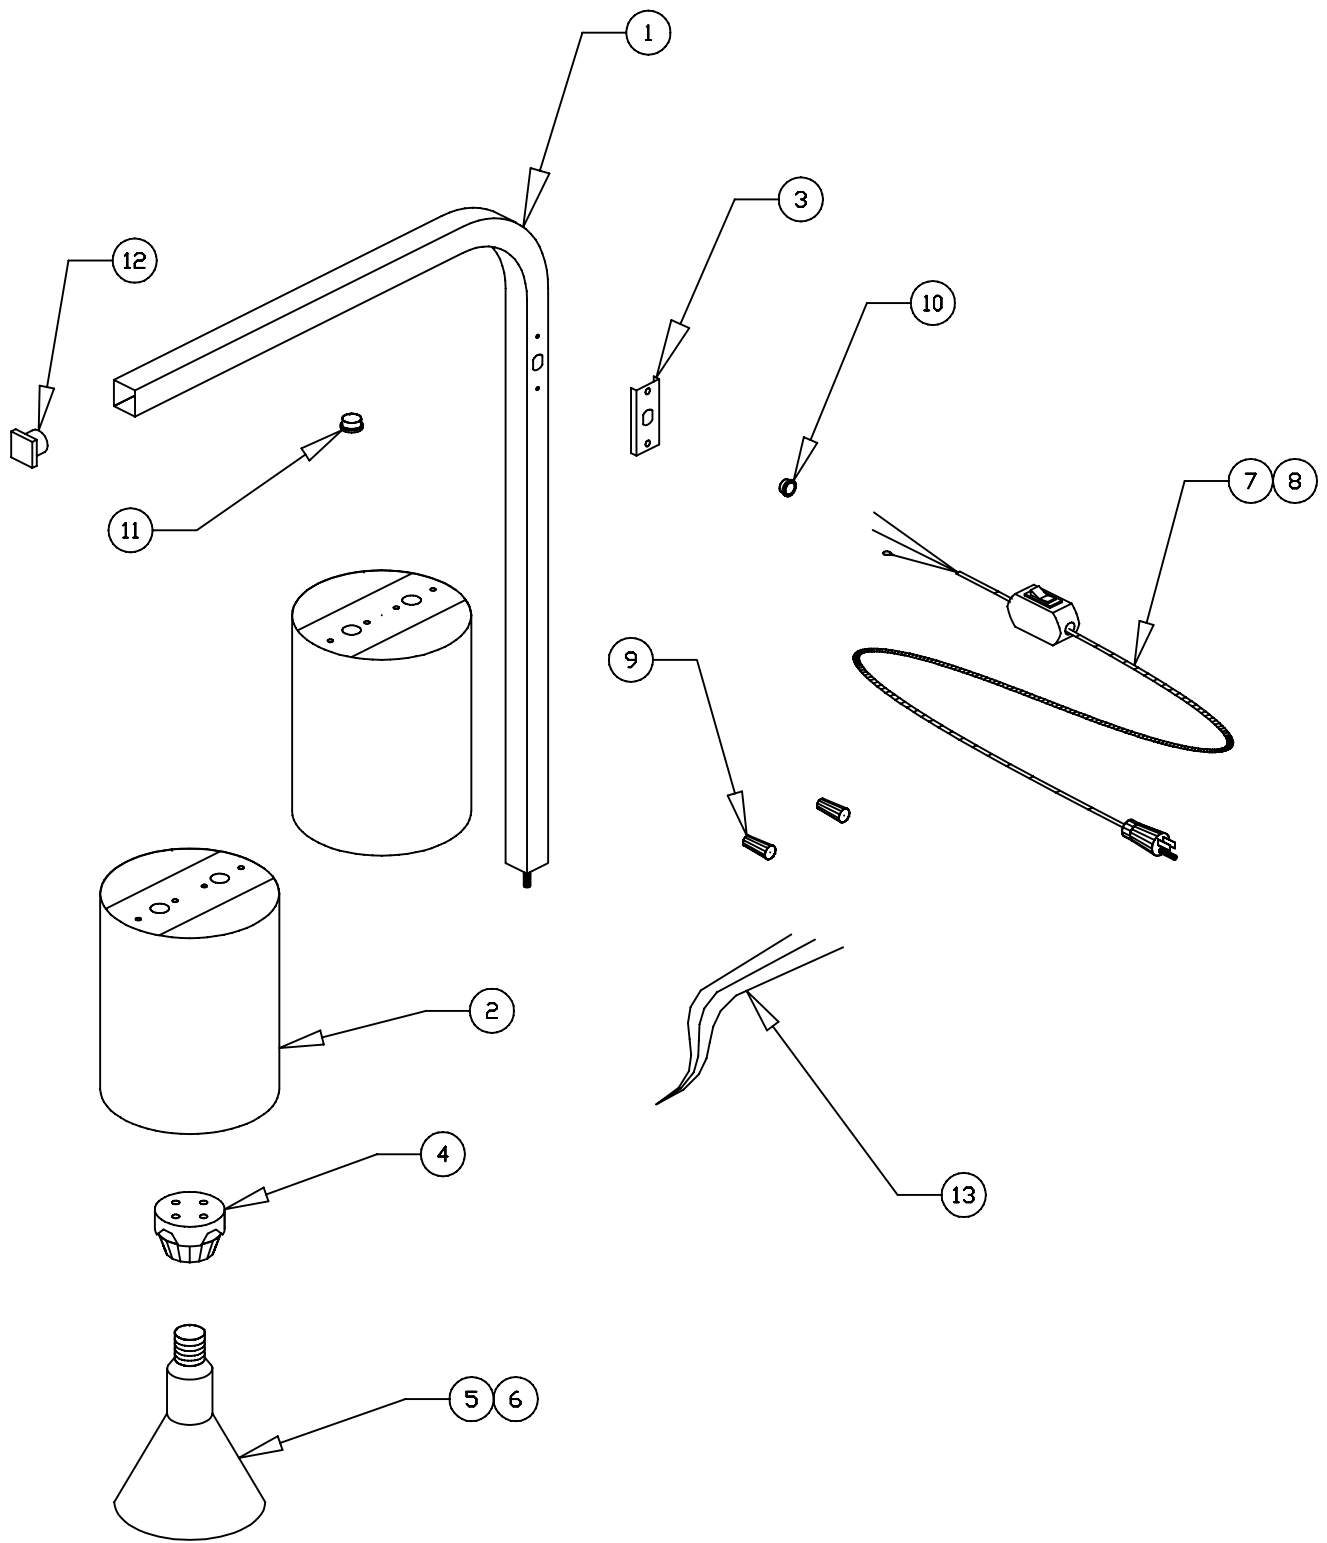

REPLACEMENT PARTS CATALOG

HL-1A
DISPLAY WARMER

HL-1A 75401 - 120V/250W

HL-1A 75440 - 240V/275W

APW / WYOTT
FOOD SERVICE EQUIPMENT CO.
DALLAS, TX

HL-1A

Part No. 67146 Rev-3/2000

DISPLAY WARMER

ITEM NUMBER	STOCK NUMBER	DESCRIPTION
1	75517	FRAME
2	75328	LAMP SHADE
3	75532	CORD COVER PLATE
4	73003	PORCELAIN SOCKET
5	75410	LAMP BULB 120V/250W
6	66148	LAMP BULB 240V/275W
7	55946	CORDSWITCH 120V
8	55949	CORDSWITCH 240V
9	89476	WIRE NUT
10	89101	STRAIN RELIEF BUSHING
11	89182	HOLE BUSHING
12	75413	END CAP
13	75421	WIRE SET
	89039	#8-32 x 5/16" SLOTTED SCREW
	89042	#8-32 x 1/2" SLOTTED SCREW
	88961	#10-24 GREEN HEX NUT, GROUND
	89068	FLAT WASHER
	89027	5/16"-18 HEX NUT

HL-1A WIRING DIAGRAM

*AMERICAN PERMANENT WARE, INC.
729 THIRD AVENUE
DALLAS, TX. 75226*