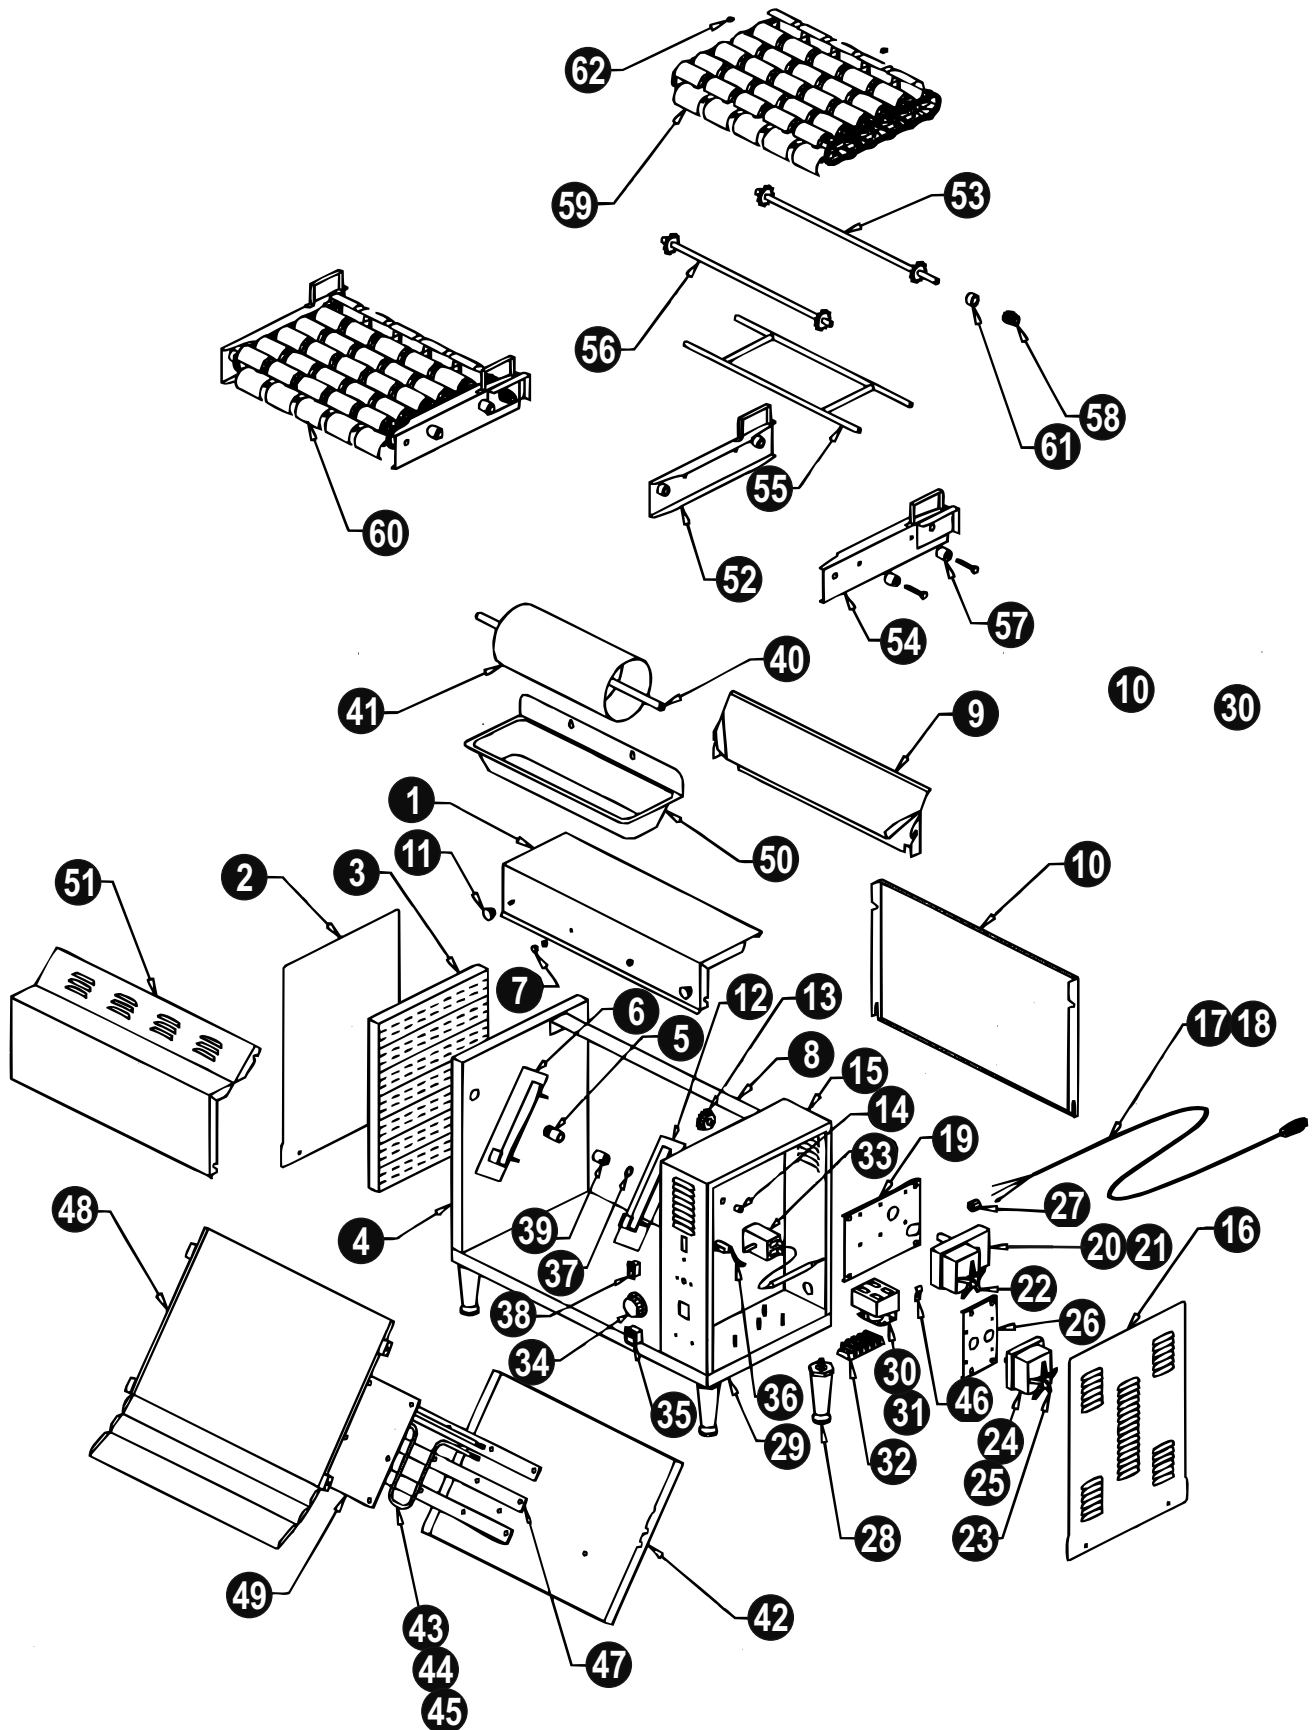

729 Third Avenue
Dallas, TX 75226

M-83

Bun Grill Toaster

Phone: (214) 421-7366

Fax: (214) 565-0976

Toll Free: (800) 527-2100

Website: www.apwwyott.com

E-mail: info@apwwyott.com

Item	P/N	Description	Item	P/N	Description
1	83028	Top Front Panel	42	83021	Element Cover
2	85800	LH Inspection Panel	43	85632	Heating Element 120V
3	83047	Insulation, LH Panel	44	85633	Heating Element 208V
4	83012	LH Outer Panel	45	85634	Heating Element 240V
5	85210	BR Idler Bushing	46	89120	Jiffy Clip
6	83056	LH Hanger Plate	47	83020	Element Bracket
7	87074	Hanger Pin W/Head	48	83017	Grill Plate
8	83048	Top Brace	49	83030	Aluminum Transfer Plate
9	83113	Top Back Panel/Bun Chute	50	83035	Butter Pan
10	83043	Bottom Back Panel	51	83003	Bottom Front Panel
11	89165	Knob, Panels	52	83041	LH Chain Ride
12	83055	RH Hanger Plate	53	85120	Drive Shaft Assembly
13	85032	Motor Drive Gear 19 Tooth	54	83029	RH Chain Ride
	85037	Motor Drive Gear 16 Tooth	55	85215	Inner Brace
	85183	Motor Drive Gear 17 Tooth	56	85119	Idler Shaft Assembly
	85047	Motor Drive Gear 21 Tooth	57	85228	Conveyor Knob
	85042	Motor Drive Gear 13 Tooth	58	85033	Conveyor Gear 13 Tooth
14	89110	Capillary Bushing		85038	Conveyor Gear 16 Tooth
15	83011	RH Outer Housing		85030	Conveyor Gear 15 Tooth
16	85710	RH Inspection Panel		85046	Conveyor Gear 11 Tooth
17	85638	Power Cord 120V		85043	Conveyor Gear 19 Tooth
18	85640	Power Cord 208/240V	59	85124	Chain & Weight Assembly
19	83053	Motor Mnt Plate Conv. Mtr.	60	83024	Complete Conveyor Ass'y.
20	85178	Conveyor Motor 120V	61	85115	Teflon Bearing (each)
21	85195	Conveyor Motor 208/240V	62	85136	Chain Master Link (each)
22	85162	Fan, Conveyor Motor	Parts Not Shown		
23	85161	Fan, BR Motor		89059	#10 Lockwasher
24	85175	BR Motor 120V		89065	10-24 Lock Nut
25	85197	BR Motor 208/240V		89031	10-32 X 5/16" Screw
26	83001	Motor Mnt Plate BR Motor		89088	8-32 X 1 1/4" Screw
27	89111	Strain Relief Bushing		89090	10-32 X 3/16" Set Screw
28	87320	Leg (each)		89076	1/4" Lockwasher
29	83006	Base Plate		89003	1/4-20 X 1/2" Bolt
30	87071	Relay 120V		89062	10-32 Hex Nut
31	87438	Relay 208/240V		89071	#10 Flat Washer
32	89145	Terminal Block		89030	10-32 X 3/4" Screw
33	60320	Thermostat		89054	6-32 Hex Nut
34	60321	Knob, T-Stat		85003	Tinnerman Clip
35	89406	Switch, Main Power		89061	10-24 Hex Nut
36	55682	Indicator Light		89050	6-32 X 3/16" Screw
37	83051	Nyliner Bushing		89097	10-32 X 5/8" Bolt
38	89408	Switch, Motor		89046	#8 Lockwasher
39	83050	BR Drive Bushing		89063	8-32 Nex Nut
40	85174	BR Shaft Assembly		89000	1/4-20 X 1 1/4" Bolt
41	85173	BR Cylinder			

M-83 BUN GRILL TOASTER (Exploded View)