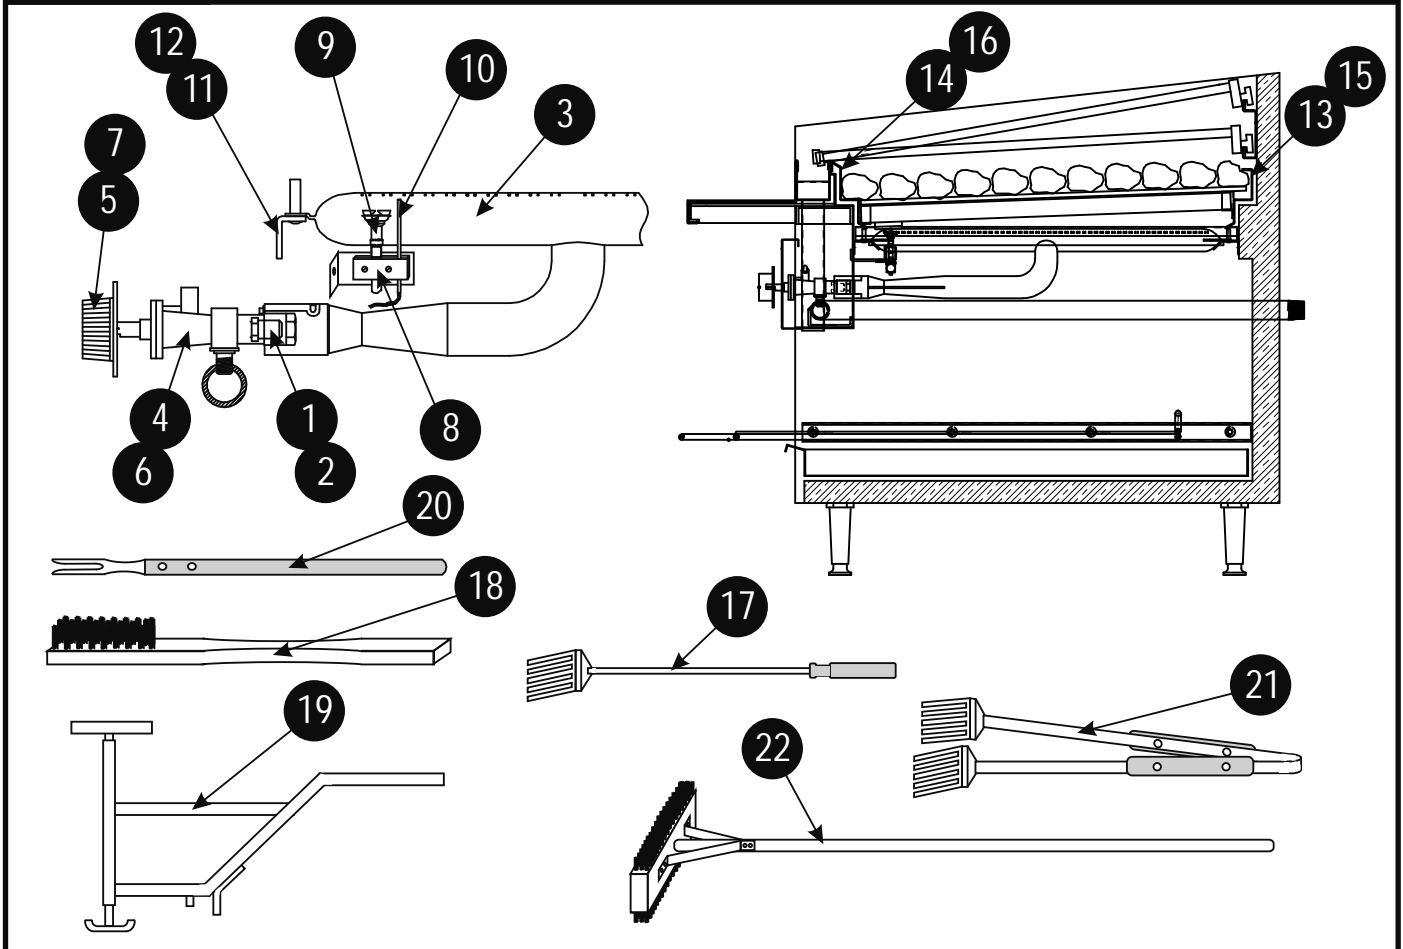

CTB-48R/GS

Gas Char Broiler

30 Pine Street • New Rochelle • New York • 10801

914 / 576 - 0200

914 / 576 - 0605 fax

1 - 800 - 431 - 2745 US & Canada

www.bakerspride.com web address

Figure C

Burner / Accessories / Supports

Item	Part #	Description	Item	Part #	Description
1	R3136X	Hood Orifice #54 (LP)	12	G5028U	Burner Support Assy, 17" /2
2	R3130X	Hood Orifice #44 (Nat)	13	G5044U	Radiant Support Assy, Rear 18" /1
3	L5077X	Burner, Center Feed	14	G5046U	Radiant Support Assy, Front 18" /1
4	R3032X	Gas Valve	15	G5045U	Radiant Support Assy, Rear 12" /2
5	S1094X	Knob, Gas Valve	16	G5047U	Radiant Support Assy, Front 12" /2
6	R3128X	Gas Valve (used w/Pilot Safety)	17	T5018V	Spatula, Chef-Aide, 20" Single
7	S1301X	Knob, Gas Valve, CE (used w/Pilot Safety)	18	T5017X	Wire Brush, Chef-Aide, 18"
8	G5064K	Pilot Bracket (used w/Pilot Safety)	19	G5221U	Grate Lifter
9	M1359X	Pilot Burner (used w/Pilot Safety)	20	T5016A	Meat Fork
10	M1358X	Thermocouple, 10" (used w/Pilot Safety)	21	T5019V	Steak Turner
11	G5029U	Burner Support Assy, 23" /2	22	T5104V	Twin Head Grate Brush
Conversion Kit (LP to Nat)			Conversion Kit (Nat to LP)		
7	R3130X	Hood Orifice #44 (Nat)	7	R3136X	Hood Orifice #54 (LP)
1	M1184X	Pressure Regulator 3/4",3.5"WC(Nat)	1	M1009X	Pressure Regulator 3/4",10"WC (LP)