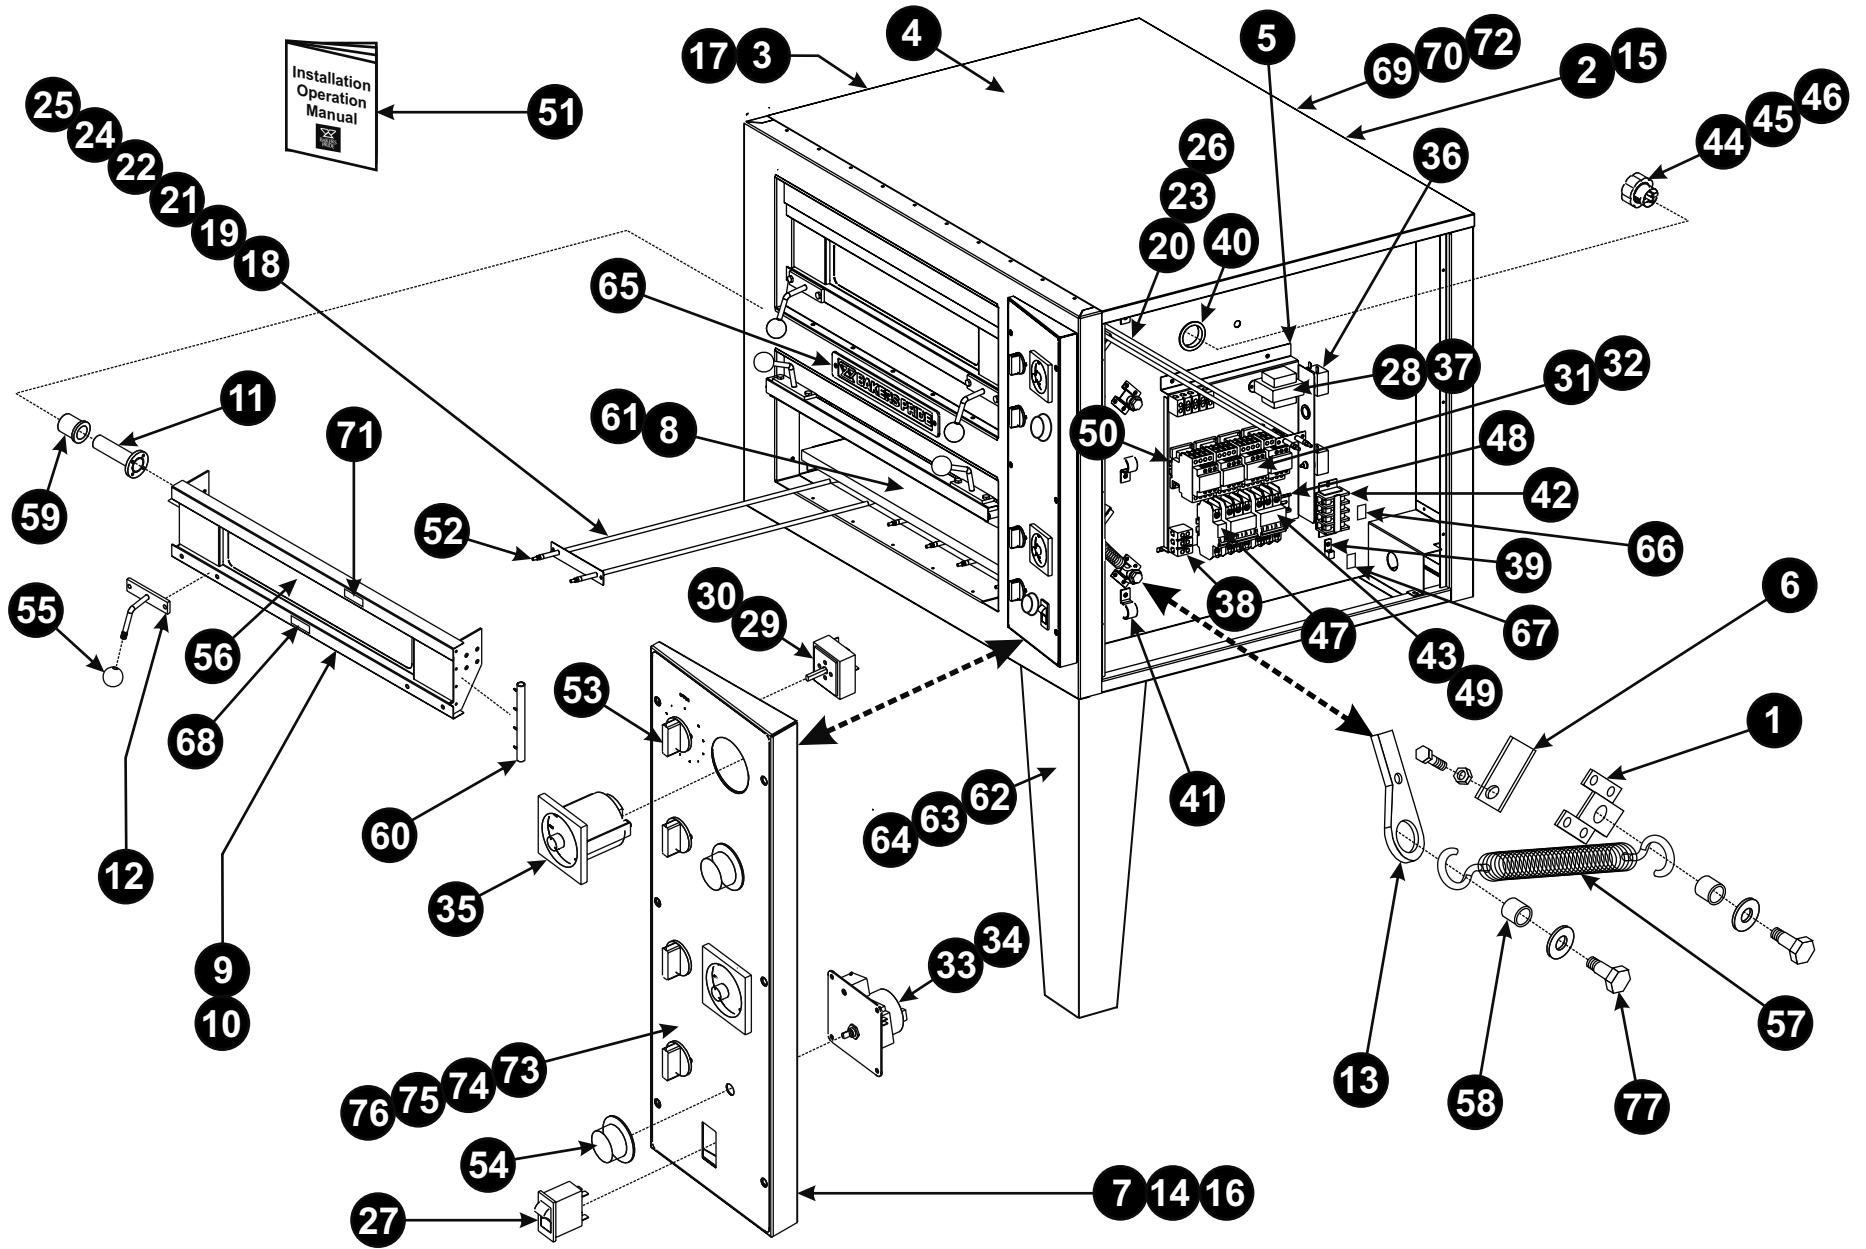

230V

230/400V

Phase

1

3

Exploded View

PARTS LIST

Item	P/N	Description	Item	P/N	Description	Item	P/N	Description
1	C4075X	Spring Adjustment Bracket	30	M1368X	Infinite Switch - 230V & 240V (EGO)	59	S3271X	Door Hinge Bushing
2	C5018K	Outer Back (EP-2)	31	M1371A	Contactora, 208V, 25A, 4Pole, 60Hz	60	S6064X	Door Seal
3	C5019K	Outer Side (EP-2)	32	M1372A	Contactora - 240V	61	T1287X	Baking Deck, Ceramic 27-3/4x27-34x3/4
4	C5020K	Outer Top (EP-2)	33	M1382X	Timer - 60 Minute	62	S1050U	Legs, 30"
5	C5025X	Component Bracket	34	M1384X	Timer - 15 Minute	63	S1310U	Legs, 16"
6	C5027X	Door Stop Bracket	35	M1481X	Thermostat 400°C	64	S1014X	Legs, 4"
7	C5029X	Control Panel w/o Timer (EP-2)	36	M1482X	Thermostat, Hi-Limit	65	U1043A	Nameplate-Bakers Pride 13 1/4"
8	C5035X	Steel Hearth (Baking Deck)	37	M1554A	Transformer, 12V (EP-1)	66	U1057A	Label, 4 Block Wiring
9	C5040X	Door Assembly - Solid	38	P1003X	Terminal Block - 3 Poles	67	U1183A	Label, Ground Symbol
10	C5041X	Door Assembly - Window	39	P1025X	Ground Lug	68	U1192A	Caution Hot Label, Bi-Lingual
11	C5050X	Door Hinge Assembly	40	P1045X	Snap Bushing, 2"	69	U1240A	Label, Unit For Use Only With...
12	C5055X	Door Handle Assembly	41	P1074X	Wire Clamp	70	U1257A	Label, International Symbol
13	C5056X	Door Stop Bracket	42	P1098X	Terminal Block	71	U1333A	Label, Warning (Pizza Oven/Cordierite)
14	C5058X	Control Panel w/Timer (EP-2)	43	P1192X	Circuit Breaker, 10A, 3Ph, 230/400V	72	U1364A	Label, Warning
15	C5078K	Back Cover (EP-1)	44	P1193A	Lamp Assy, Halogen, 12V, 20W	73	U1382X	Overlay - No Timer (EP-2)
16	C5080K	Control Panel (EP-1)	45	P1194X	Lamp-Halogen	74	U1383X	Overlay - 60 Minute Timer (EP-2)
17	C5082K	Side Covers (EP-1)	46	P1195X	Light Cover	75	U1395X	Overlay - 15 Minute Timer (EP-2)
18	L1193A	Lower Element - 230V 750W	47	P1201X	Circuit Breaker, 1Ph, 10A	76	U1433A	Overlay - 15 Minute Timer (EP-1)
19	L1194A	Upper Element - 230V 500W	48	P1207X	Din Rail, 7-3/4"	77	Q2301X	Shoulder Bolt
20	L1195A	Front Element - 230V 750W	49	P1208X	Circuit Breaker-3Ph, 25A, 208/240V	N/S	C5033K	Element Support Bracket
21	L1196A	Lower Element - 208V 750W	50	P1210E	Din Rail, 9-3/4"	N/S	C5044K	Glass Retainer
22	L1197A	Upper Element - 208V 500W	51	U4186A	Manual, Installation/Operation	N/S	S6073A	Ceramic Fiber Strip, Adhesive, (1" x 25')
23	L1198A	Front Element - 208V 750W	52	S1062A	Terminal Cap, 10-32	N/S	X1121Q	Packaging
24	L1199A	Lower Element - 240V 750W	53	S1306X	Knob, Rotary Sw, w/Brass Insert (w/M1282A)	N/S	P6399A	Line Cord
25	L1200A	Upper Element - 240V 500W	54	S1311S	Knob, Thermostat/Timer, Alum Inlay	N/S	T8085T	Open Rack Stand (w.o. 30" Legs)
26	L1201A	Front Element - 240V 750W	55	S1403X	Knob, 1 1/4			
27	M1352X	Switch, Rocker, Green	56	S1404A	Glass, Door Window 4" x 20"			
28	M1360X	Transformer, 24V (EP-2)	57	S3004X	Spring, Door, 13/16 x 6-3/4"			
29	M1367X	Infinite Switch - 208V (EGO)	58	S3007X	Spring Bushing, Teflon			