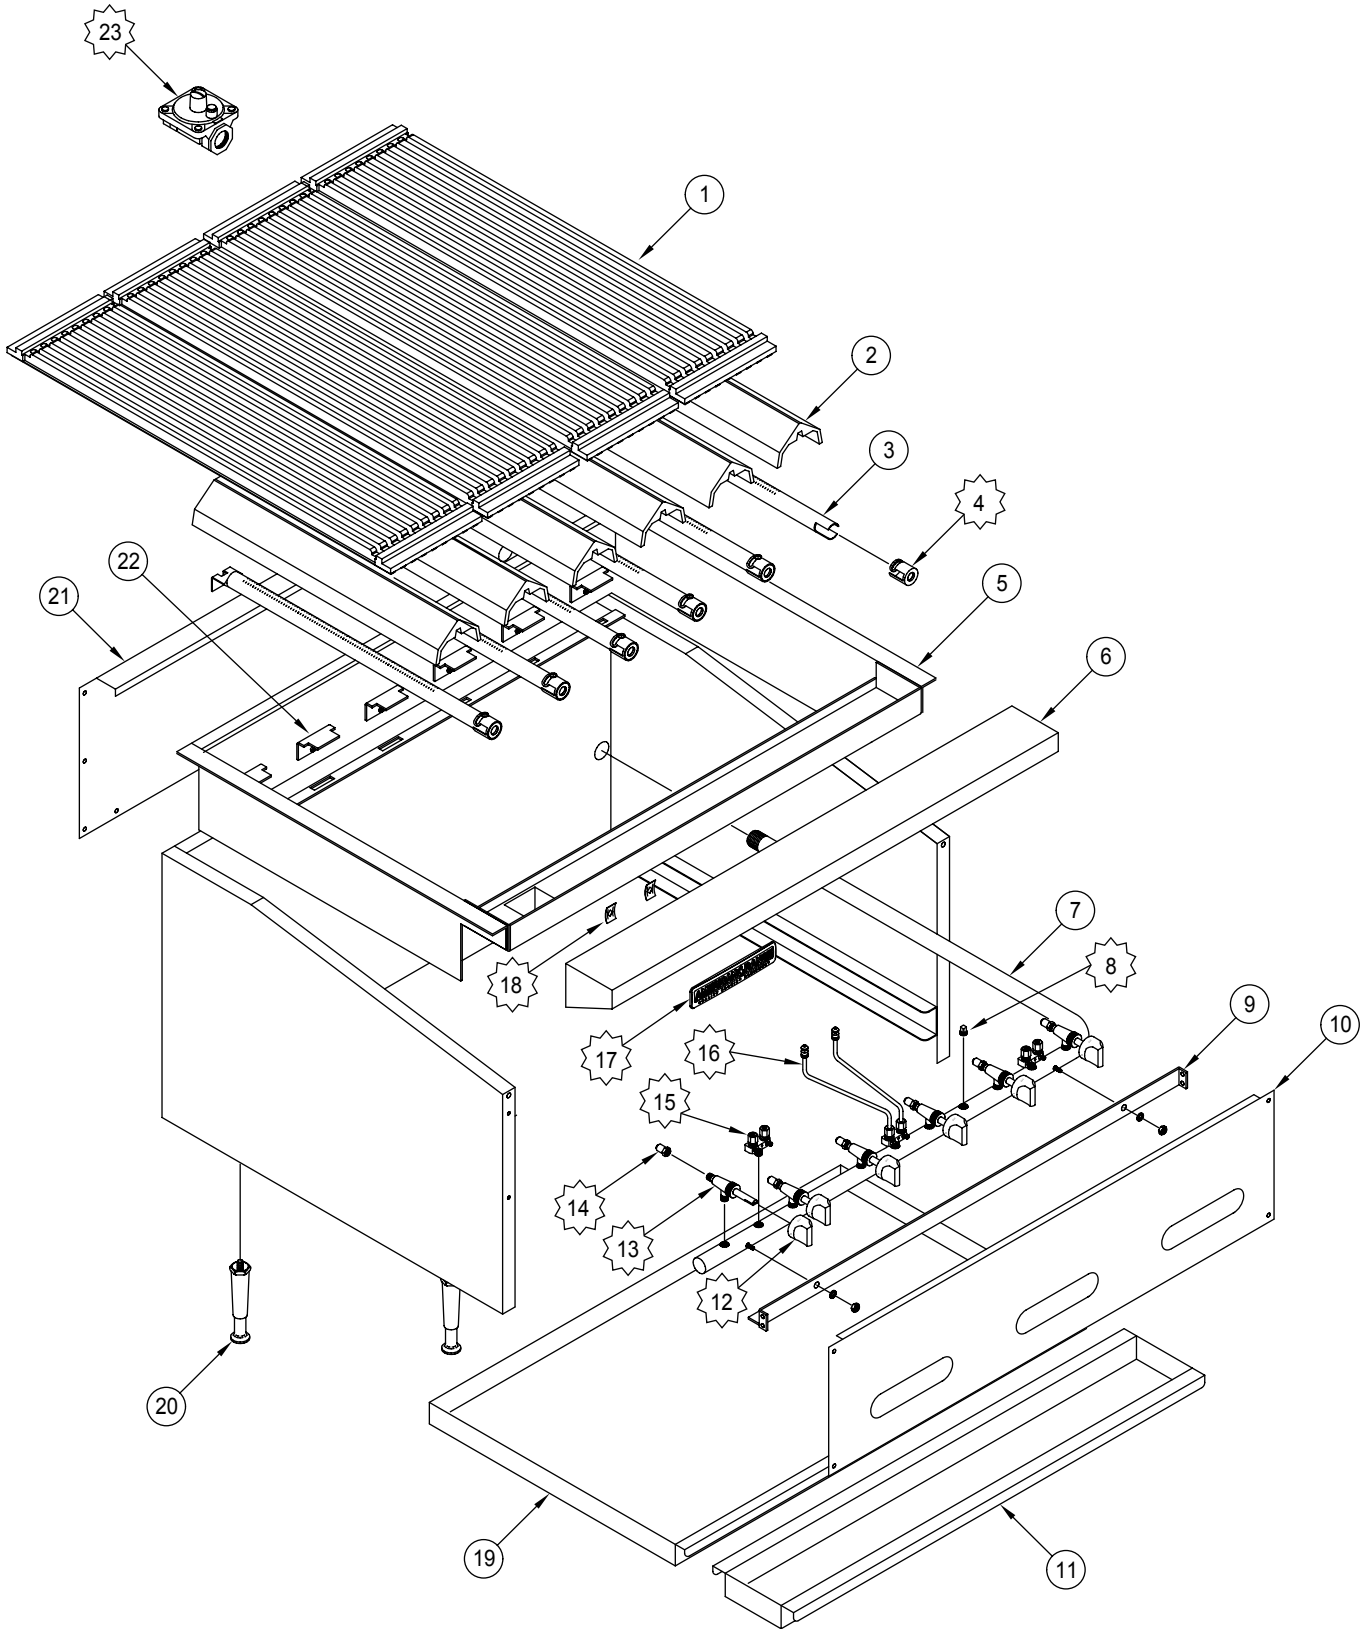

# ADJ

ITEM NO.	PART NO.	DESCRIPTION
1	A17010	Grate, 9 Bar 5" x 21" Cast Iron ADJ/AMSQ
2	A17004	Cover, Radiant 19.5" Cast Iron 10449
3	A14011	Burner, Broiler ARRB, AERB, ARKB 10468
4	A14036	Air Shutter, 1"
8	A23010	Plug, 1/8" Pipe Hex Black All Manifolds
12	A32001	Knob, Gas On/Off Glossy Black Flat Down
13	A80109	Valve, Gas Manual On/Off UL 10419, AR, ARKB, ARRB, AECB
14	A29004	Orifice Hood, #50 1/2" Brass, 11050 Nat Gas
	A29008	Orifice Hood, #57 1/2" Brass, 11057 LPG Gas
15	A29301	Valve, Dual Gas Pilot 1/8 x 3/16C 10432
16	A29221	Pilot Tip, Assembly ADJ
17	A38000	Name Plate, American Range 8" 10499 Quality Commercial Chrome
18	A44003	Nut, Speed #6 Push Black 10601
20	A35011	Leg, 4" Adjustable Flanged NSF Stainless
23	A80011	Valve, Pressure Regulator 3/4 10481 LPG Gas Set 10.0
	A80110	Valve, Pressure Regulator 3/4 10480 Nat Gas Set 5.
31	A32016	Knob, Ball 1-3/4 3/8 Insert
32	A34004	Spring, Extension ADJ-60/ADJ-72 1-1/16" x 5-1/2" x .120"
	A34007	Spring, Extension ADJ Special 1-1/16" x 4+ ADJ-24 thru ADJ-48"

subject to change without notice.

4 	8 	12 	13 	14 	15 	16 
AIR SHUTTER	1/8" PLUG	ON/OFF KNOB	GAS VALVE	ORIFICE HOOD	3/16 DUAL PILOT VALVE	PILOT TIP ASSY
17 	18 	23 				
AMERICAN RANGE NAME PLATE	SPEED NUT	REGULATOR				