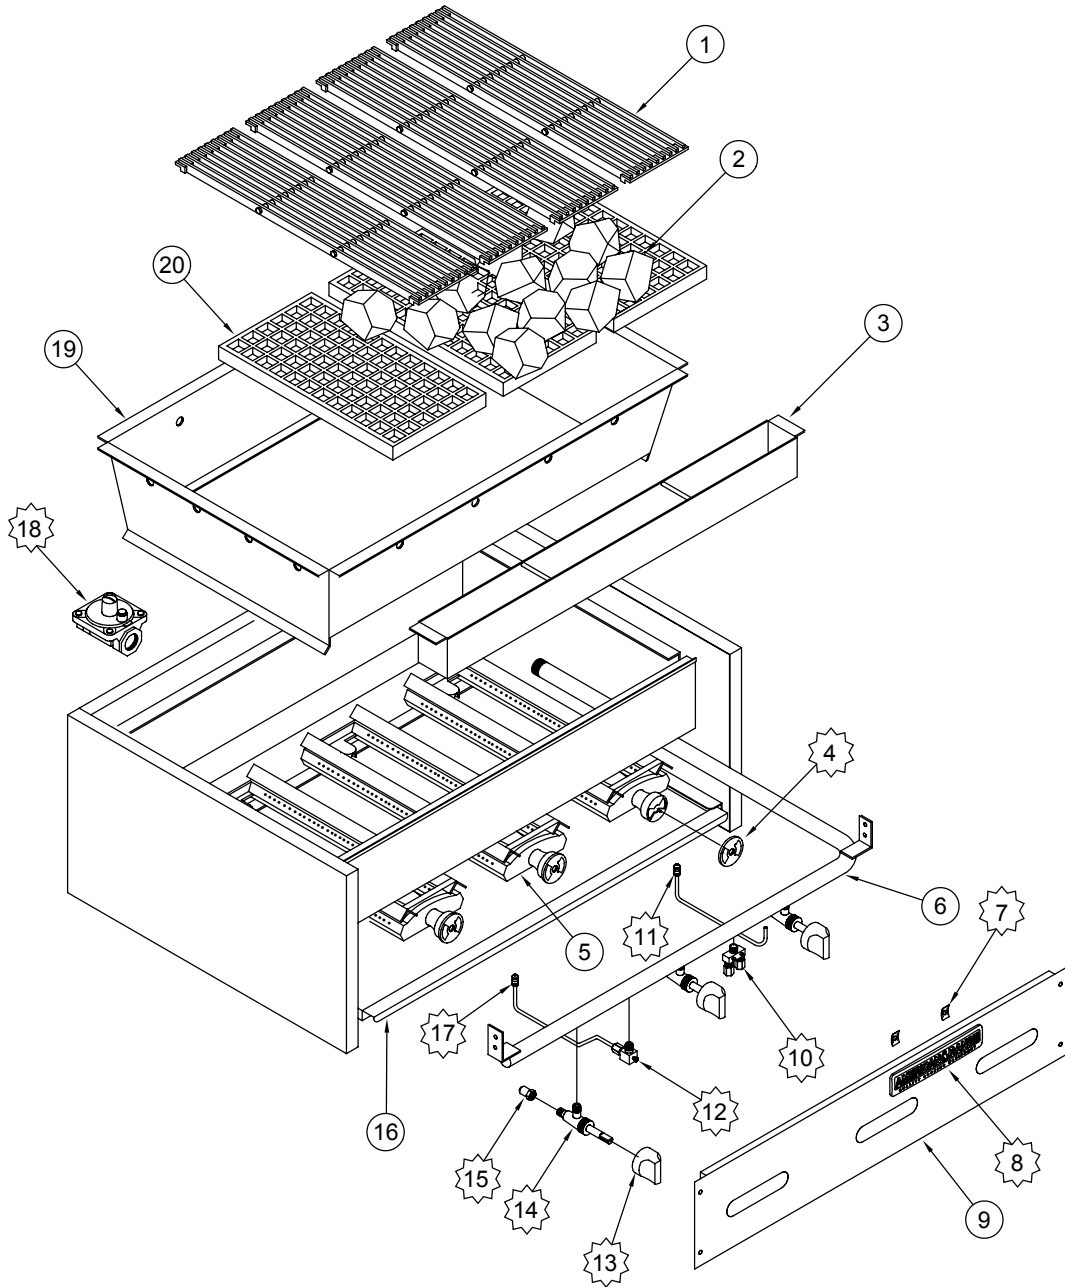

AECB

 <p>4</p> <p>AIR SHUTTER</p>	 <p>7</p> <p>SPEED NUT</p>	 <p>8</p> <p>AMERICAN RANGE NAME PLATE</p>	 <p>10</p> <p>3/16 DUAL PILOT VALVE</p>	 <p>11</p> <p>PILOT TIP ASSY "U"</p>	 <p>12</p> <p>90° PILOT VALVE</p>	 <p>13</p> <p>ON/OFF KNOB</p>
 <p>14</p> <p>GAS VALVE</p>	 <p>15</p> <p>ORIFICE HOOD</p>	 <p>17</p> <p>PILOT TIP ASSY</p>	 <p>18</p> <p>REGULATOR</p>			

AECB

ITEM NO.	PART NO.	DESCRIPTION
1	A17007	Grate, Top 5" x 21" (200) 10454
2	A52900	Pumice, Lava Rock Lump Style 10441 (20 lb. box)
3	A99561	14" Grease Can 2020-14
	A99562	24" Grease Can 2020-24
	A99563	34" Grease Can 2020-34
	A99565	44" Grease Can 2020-44
	A99566	54" Grease Can 2020-54
4	A14037	Air Shutter, 2" 10463
5	A14038	Burner, H w/Welded Radiants 10475 AECB & AMSQ
6	A15026	Manifold, AECB-14" Char Broiler 2019-14 Counter Top (5)
	A15024	Manifold, AECB-24" Char Broiler 2019-24 Counter Top
	A15020	Manifold, AECB-34" Char Broiler Counter Top (10)
	A15063	Manifold, AECB-44" Char Broiler 2019-44 Counter Top
7	A44003	Nut, Speed #6 Push Black 10601
8	A38000	Name Plate, American Range 8" 10499 Quality Commercial Chrome
10	A29301	Valve, Dual Gas Pilot 1/8 x 3/16C 10432
11	A29205	Pilot Tip, Assembly Double Valve AECB
12	A29300	Valve, Pilot Elbow Adjustable 10418 1/8 NPT 3/16 CC
13	A32002	Knob, Gas On/Off Glossy Black Flat Up
14	A80109	Valve, Gas Manual On/Off UL 10419, AR, ARKB, ARRB, AECB
15	A29014	Hood, Orifice Hood #36 1/2" Brass 11036 Nat Gas
	A29004	Hood, Orifice #50 1/2" Brass 11050 LPG Gas
16	A99567	14" Crumb Tray 2017-14
	A99568	24" Crumb Tray 2017-24
	A99577	34" Crumb Tray 2017-34
	A99578	44" Crumb Tray 2017-44
17	A29229	Pilot Tip, Assembly Single Valve AECB
18	A80110	Value, Pressure Regulator 3/4 10480 Nat Gas Set 5.
	A80011	Valve, Pressure Regulator 3/4 10481 LPG Gas Set 10.0
19	A99762	14" Fire Box Assembly 2013-14
	A99763	24" Fire Box Assembly 2013-24
	A99764	34" Fire Box Assembly 2013-34
	A99765	44" Fire Box Assembly 2013-44
20	A17003	Grate, Bottom Waffle 8" x 15" 10455 (250)