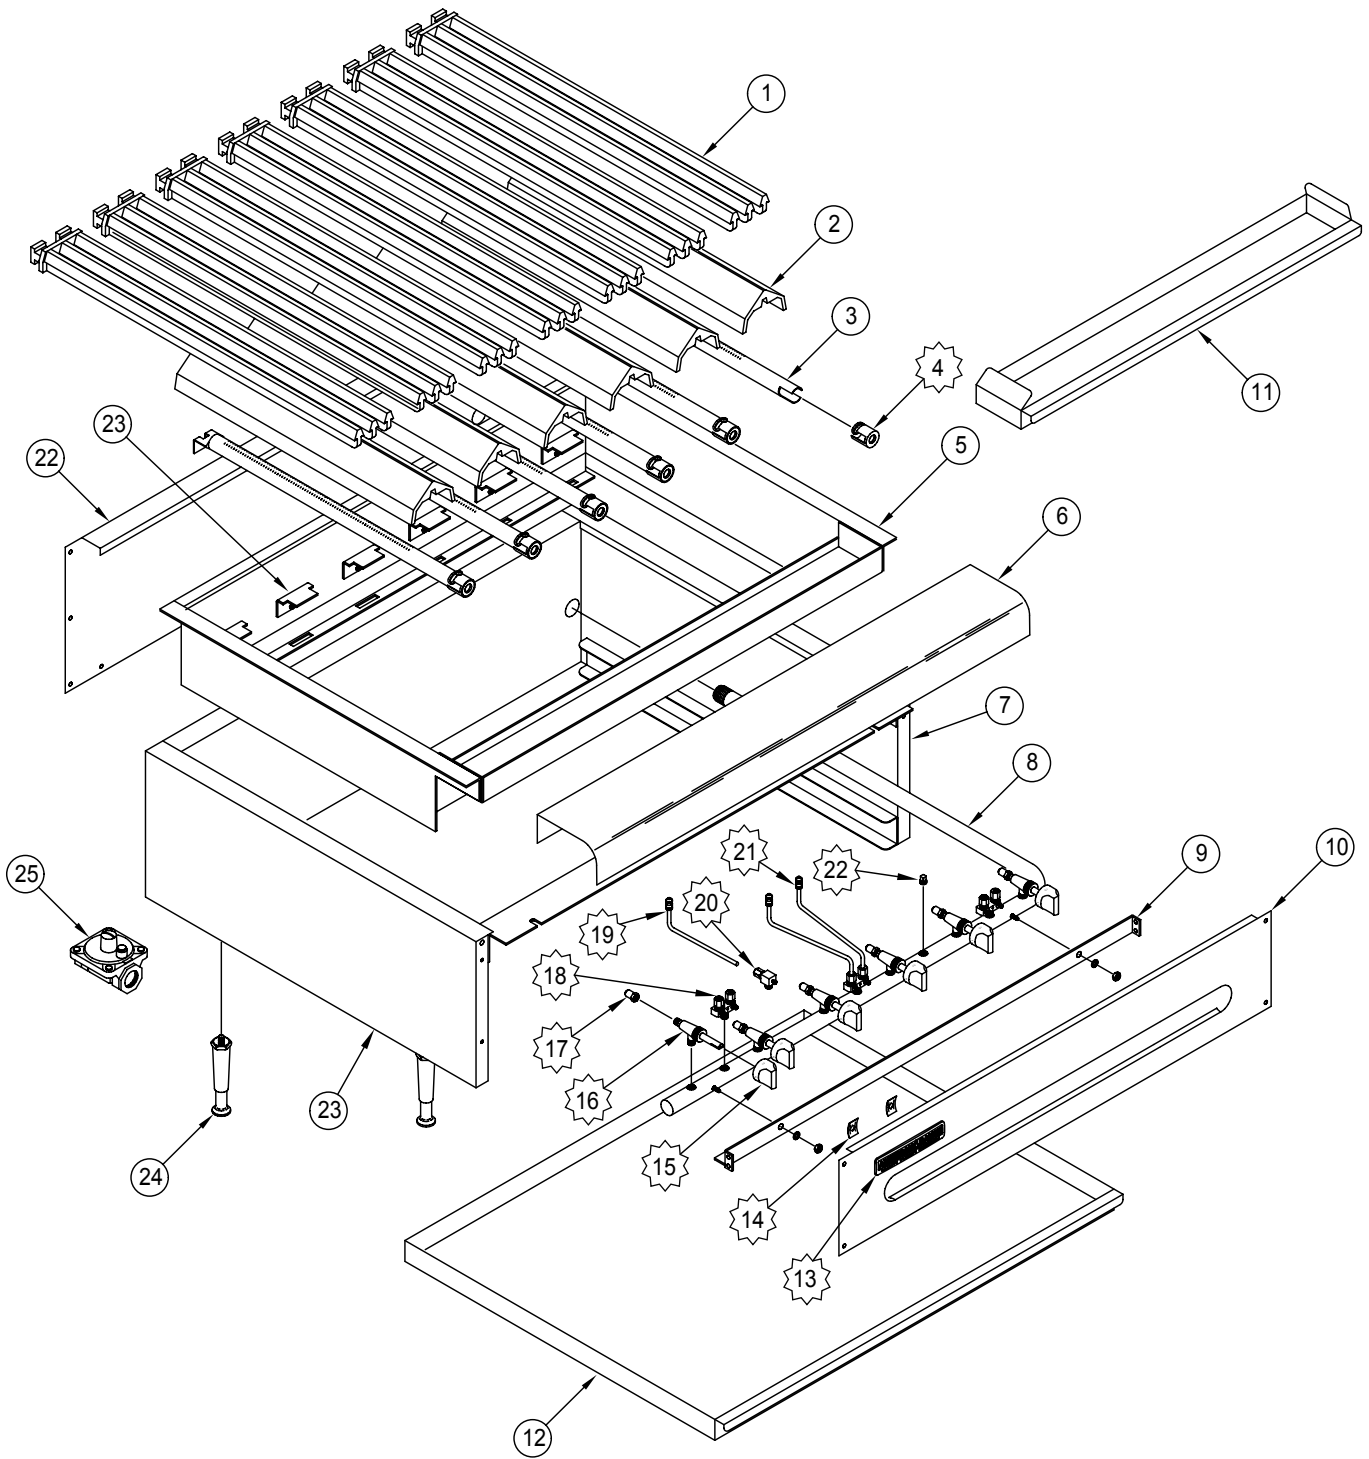

AERB

AERB

ITEM NO.	PART NO.	DESCRIPTION
1	A17001	Grate, Top 3 Bar 3" x 21" 10451 Cast Iron
2	A17004	Cover, Radiant 19.5" Long ARRB/AERB
3	A14011	Radiant Broiler Burner
4	A14036	Air Shutter, 1"
12	A99852	Crumb Tray 12" AERB Charbroiler 8021-12
	A99853	Crumb Tray 16" AERB Charbroiler 8021-16
	A99854	Crumb Tray 24" AERB Charbroiler 8021-24
	A99855	Crumb Tray 30" AERB Charbroiler 8021-30
	A99856	Crumb Tray 48" AERB Charbroiler 8021-48
	A99857	Crumb Tray 36" AERB & AERB-72 Charbroiler 8021-36
13	A38000	Name Plate, American Range 8" 10499 Quality Commercial Chrome
14	A44003	Nut, Speed #6 Push Black 10601
15	A32001	Knob, Gas On/Off Glossy Black Flat Down
16	A80109	Valve, Gas Manual On/Off UL 10419, AR, ARKB, ARRB, AECB
17	A29004	Orifice Hood, #50 1/2" Brass, 11050 LPG Gas
	A29008	Orifice Hood, #57 1/2" Brass, 11057 Nat Gas
18	A29301	Valve, Dual Gas Pilot 1/8" x 3/16" C 10432
19	A29235	Pilot Tip, Assembly Single Valve AERB
20	A29300	Valve, Pilot Elbow Adjustable 10418 1/8" NPT 3/16" CC
21	A29204	Pilot Tip, Assembly Dual Valve AERB
22	A23010	Plug, 1/8" Pipe Hex Black All Manifolds
24	A35011	Leg, 4" Adjustable Flange NSF Stainless
	A35100	Leg Set (4) 4" Adjustable w/Flange
25	A80011	Valve, Pressure Regulator 3/4" 10481 LPG Gas Set 10.0
	A80110	Valve, Pressure Regulator 3/4" 10480 Nat Gas Set 5

subject to change without notice.

 AIR SHUTTER	 AMERICAN RANGE NAME PLATE	 SPEED NUT	 BLACK ON/OFF KNOB	 GAS VALVE	 ORIFICE HOOD	 3/16 DUAL PILOT ADJUSTABLE VALVE
 PILOT TIP ASSEMBLY	 90° SINGLE PILOT ADJUSTABLE VALVE	 PILOT TIP ASSEMBLY	 PLUG, 1/8" PIPE HEX BLACK ALL MANIFOLDS			