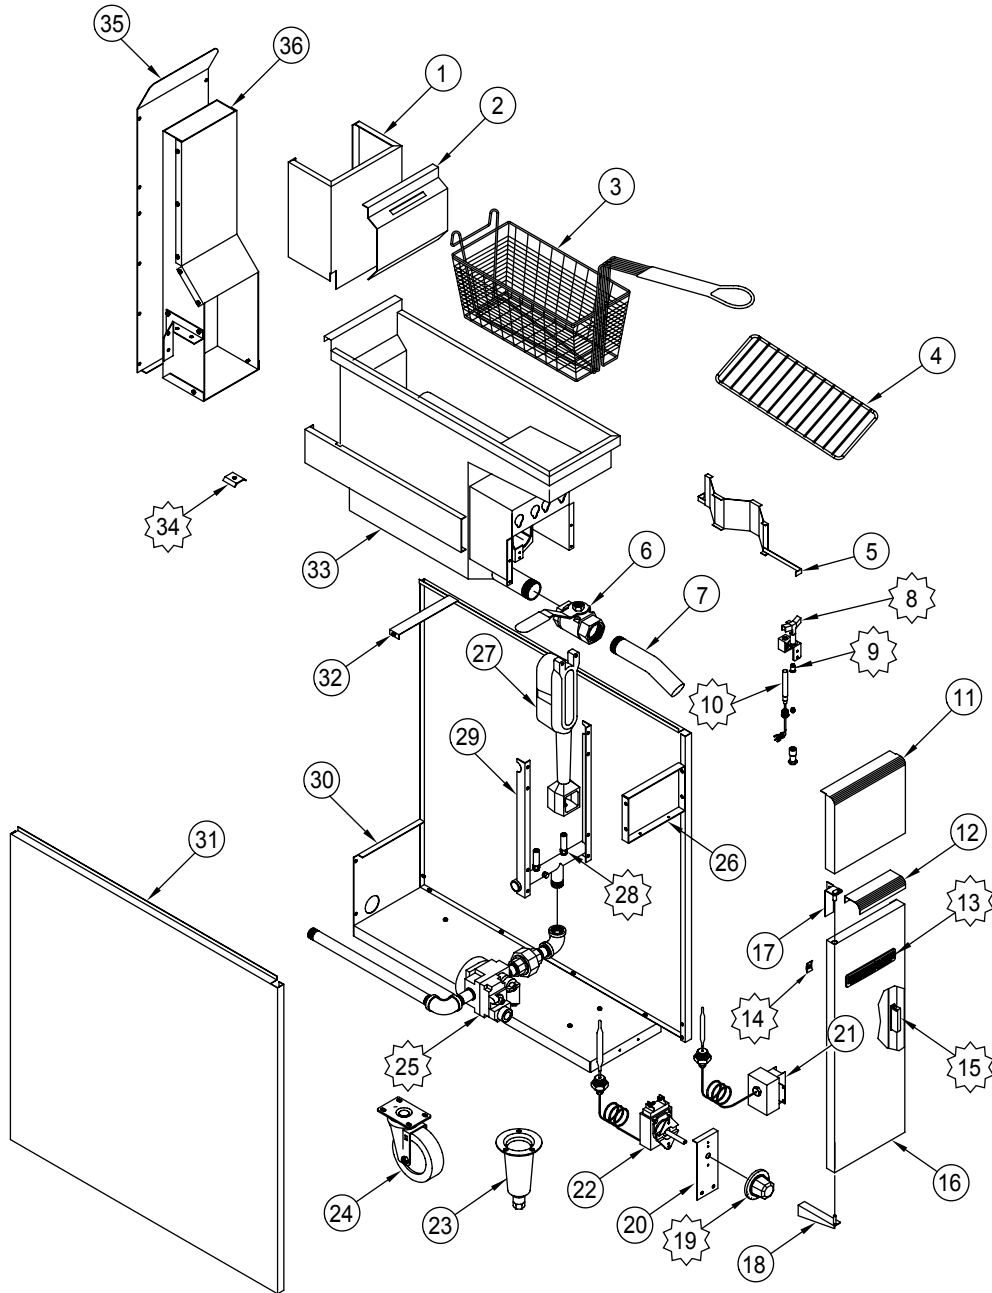

# AF-25

PILOT

ORIFICE BELL

THERMOPILE

AMERICAN RANGE  
NAME PLATE

SPEED NUT

DOOR MAGNET

KNOB THERMOSTAT

GAS VALVE

ORIFICE HOOD

PROBE HOLDER