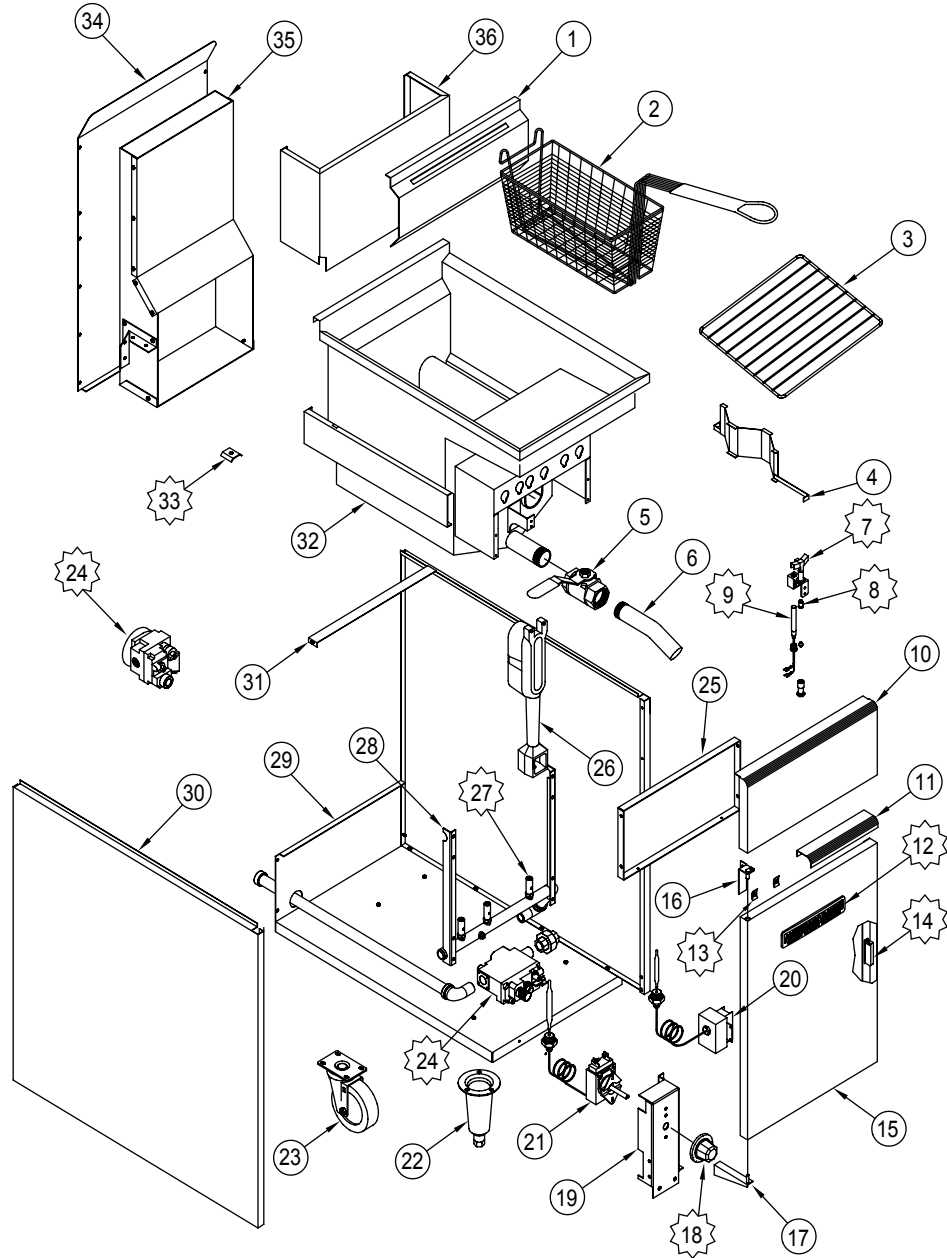

AF 35/50

  PILOT	 ORIFICE BELL	 THERMOPILE	 AMERICAN RANGE NAME PLATE	 SPEED NUT	 DOOR MAGNET	 KNOB THERMOSTAT
  GAS VALVE	 ORIFICE HOOD	 PROBE HOLDER