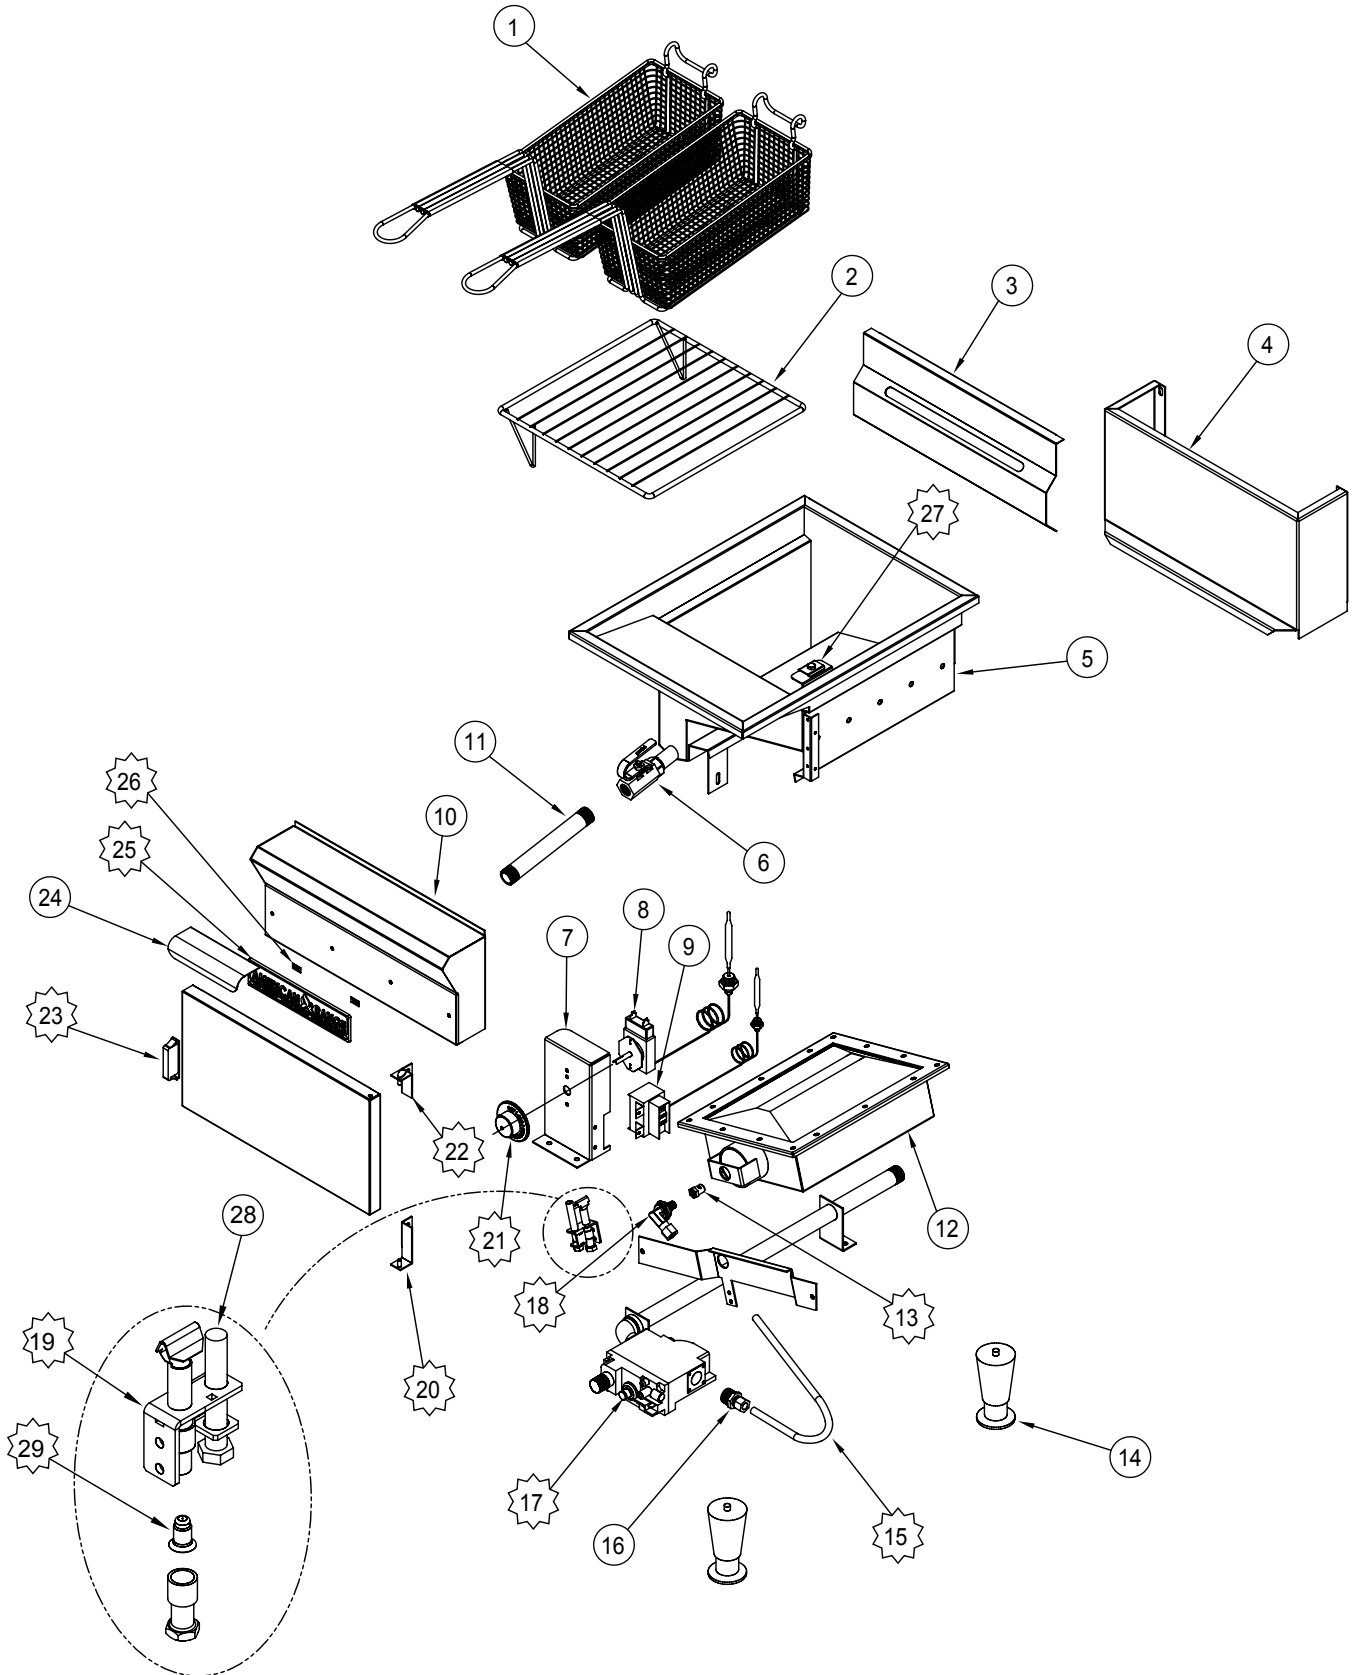

AFCT-15

AFCT-15

ITEM NO.	PART NO.	DESCRIPTION
1	A33004	Basket, AFCT-15 Counter Top Fryer Chrome Plated NSF
2	A31088	Rack, AFCT-15 Screen Chrome Plated
3	71673	Hanger, Basket AFCT 71673 18GA Stainless
5	A99360	Tank, AFCT-15 Fryer 16GA 304SS
6	A80217	Valve, Drain AFCT-15 Fryer 1/2"
8	A50400	Thermostat, RX Millivolt AF
9	A10007	Switch, Hi-Limit Millivolt AF
11	71645	Drain Pipe, 7" AFCT
12	A14052	Burner, AFCT-15 Infra-Red Inconel
13	A29000	Orifice Hood #39 1/2" Brass 11039
	A29001	Orifice Hood #52 1/2" Brass 11052
14	A35010	Leg, 4" Adjustable AEMG Chrome Plated 1-3/4" Flange Toe NSF
	A35110	Leg, 4" Adjustable AEMG Chrome Plated Flange Toe NSF (Set of 4)
15	A53025	Tubing, Aluminum 3/8" (Sold Per Foot)
17	A80240	Valve, Gas AFCT Fryer Nat Gas 6003
	A80241	Valve, Gas AFCT Fryer LP Gas 6003
18	A24001	Elbow, Orifice Mixr 1/4Px3/8-27 10010
19	A11177	Pilot, 3CH-6 .016 NAT Gas AFCT
	A11178	Pilot, 3CH-6 .016 LPG Gas ACB/AFCT
20	71659	Hinge, Bottom Door AFCT 71659 Stainless
21	A32013	Knob, RX Thermostat AF-Series
22	71661	Hinge, Top Door AFCT 71661 Stainless
23	A43104	Magnet, Door AF Series
24	71677	Handle, AFCT Heavy Duty 71677 Stainless
25	A38000	Name Plate, American Range 8" 10499 Quality Commercial Chrome
26	A44003	Nut, Speed #6 Push Black 10601

subject to change without notice.

 <p>13</p>	 <p>16</p>	 <p>17</p>	 <p>18</p>	 <p>19</p>	 <p>20</p>	 <p>21</p>
<p>ORIFICE HOOD</p>	<p>3/8 NPT x 3/8 CC BRASS FITTING</p>	<p>GAS VALVE</p>	<p>ORIFICE ELBOW</p>	<p>PILOT</p>	<p>DOOR HING, BOTTOM</p>	<p>KNOB THERMOSTAT</p>
 <p>22</p>	 <p>23</p>	 <p>25</p>	 <p>26</p>	 <p>27</p>	 <p>29</p>	 <p>29</p>
<p>DOOR HING, TOP</p>	<p>DOOR MAGNET</p>	<p>AMERICAN RANGE QUALITY COMMERCIAL EQUIPMENT</p>	<p>SPEED NUT</p>	<p>PROBE HOLDER</p>	<p>ORIFICE BELL</p>	<p>THERMOPILE</p>