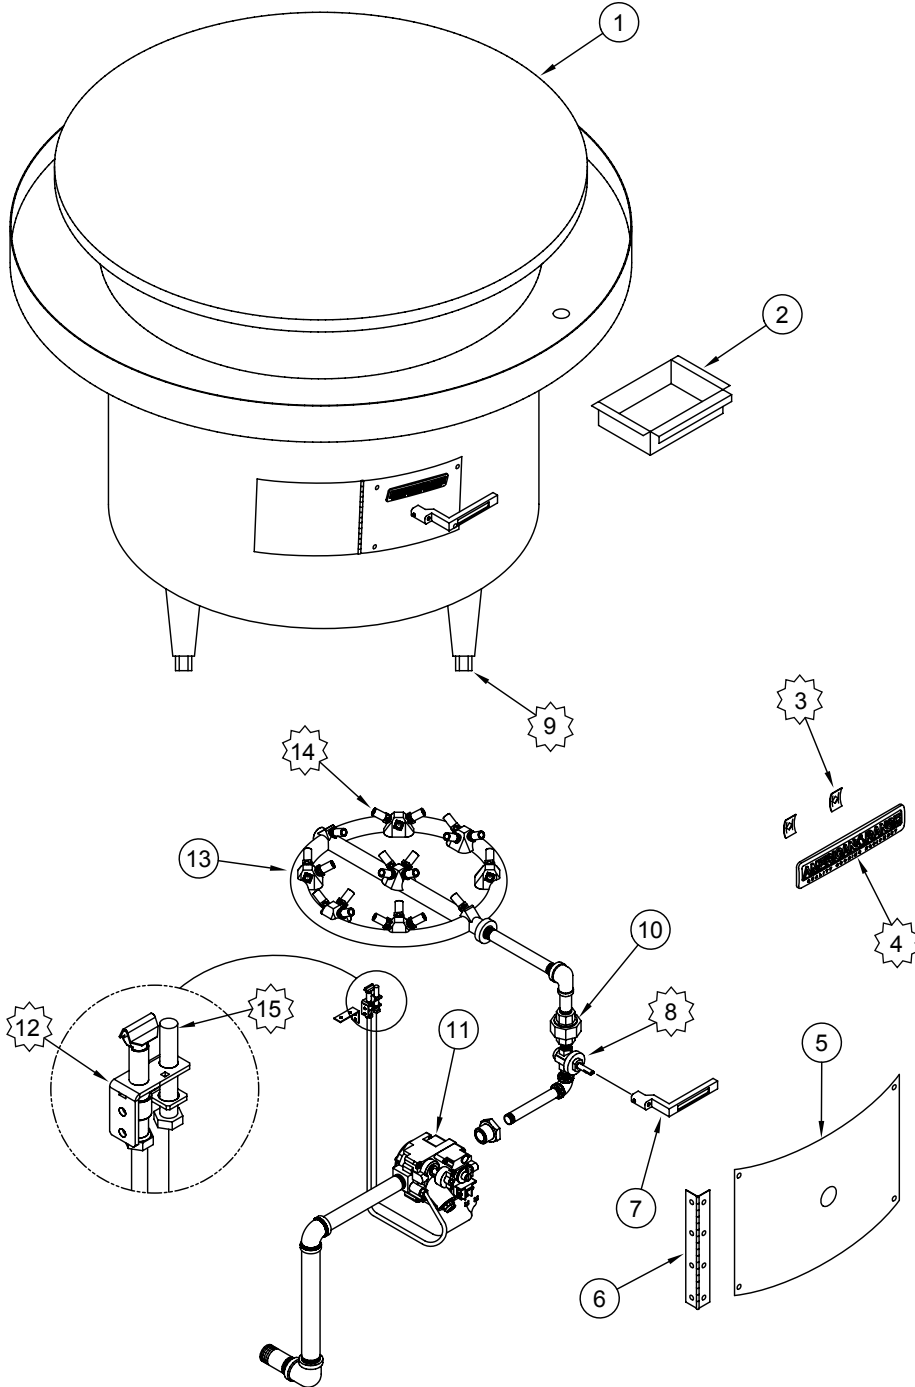

AMBG

3

SPEED NUT

4

AMERICAN RANGE
QUALITY TRAVEL EQUIPMENT

8

GAS VALVE (BALL)

12

PILOT TIP
ASSEMBLY

15

THERMOCOUPLE

AMBG

ITEM NO.	PART NO.	DESCRIPTION
2	A99831	Grease Tray
3	A44003	Nut, Speed #6 Push Black 10601
4	A38000	Name Plate, American Range 8" 10499 Quality Commercial Chrome
7	A32108	Handle, Gas Valve ARSP-J, ARWR-J 10493
8	A80106	Valve, Gas Ball 1/2" x 1/2" AESP 10492
11	A80102	Valve, Gas Nat Gas 11114
	A80103	Valve, Gas LPG Gas 11114
12	A11103	Pilot, AF 6CH14-6N .018 Nat Gas 11105
	A11121	Pilot, AF 6CH14-6 .014 LPG Gas
13	A14034	Burner, Jet 23 Tip #63 Hood Nat Gas 10478N
	A14035	Burner, Jet 23 Tip #73 Hood LPG Gas 10478L
15	A11102	Thermopile, Power Generator 11109