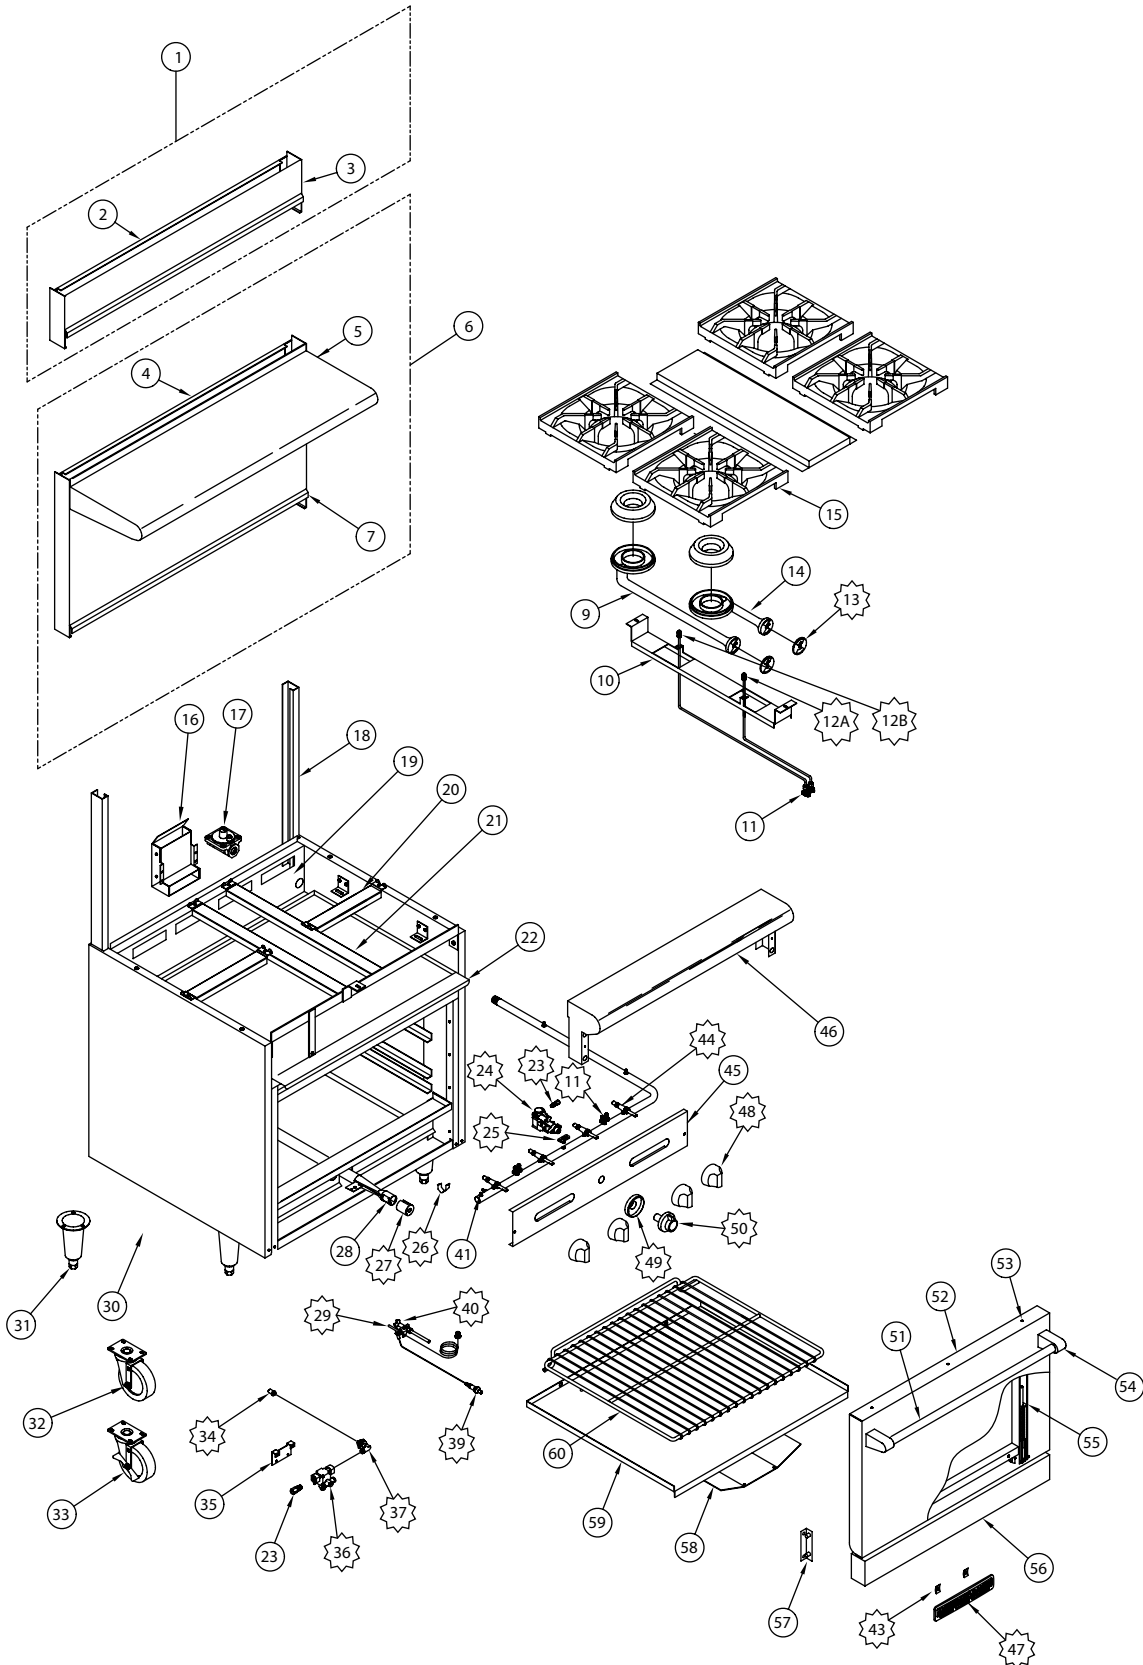

AR-30

AR-30

ITEM NO.	PART NO.	DESCRIPTION
9	A14005	Venturi, Long w/Lift Off Burner Head
10	A99585	Hanger, Burner AR Series 1180
11	A29301	Valve, Dual Gas Pilot 1/8" x 3/16" C 10432
12A	A11200	Pilot Tip, Assembly Short New Front Open Burner AR Series
12B	A11201	Pilot Tip, Assembly Long New Rear Open Burner AR Series
13	A14037	Air Shutter, 2" 10464
14	A14006	Venturi, Short w/Lift Off Burner Head
15	A17000	Grates, Top 12" x 12" Cast Iron 10450-12
16	A99317	Flue, Oven AR Ranges 10207
17	A80110	Valve, Pressure Regulator 3/4" 10480 Nat Gas Set 5.
	A80011	Valve, Pressure Regulator 3/4" 10481 LPG Gas Set 10.0
18	A99602	Channel, High Rise AR Range 1037 Standard
20	A99314	Bracket, Top Grate w/Support 1181 Short Aluminized Metal
21	A99315	Bracket, Top Grate w/Support 1182 Long Aluminized Metal
22	A99803	Crumb Tray, 30" AR-30 / ARHP-30 1026-30
23	A28000	Fitting, 3/8" CC x 1/4" MIP Brass 10011
24	A11101	Thermostat, BJ Griddle/Gas Oven 10421 1 Outlet BJWA25PB-04-48
	A11113	Thermostat, BJ Griddle/Gas Oven 10482 2 Outlet BJWA25PBD-01-48
25	A23100	Nipple, Flange BJ Thermostat 10012
26	A99740	Clip, Thermostat Bulb
27	A14049	Air Shutter, 1"
28	R14020	Burner, Bake Oven ARROB/ARRSB/AR Series
29	A11100	Thermocouple, 18" 2C AR Range 10485
31	A35001	Leg, 6" Cone 3" Adjustable Bullet Chrome Plated NSF

subject to change without notice.

 <p>11 DOUBLE PILOT VALVE</p>	 <p>12 PILOT TIP ASSY</p>	 <p>13 AIR SHUTTER</p>	 <p>23 1/4 NPT x 3/8 CC BRASS FITTING</p>	 <p>24 B.J. THERMOSTAT SINGLE OUTLET</p>	 <p>25 THERMOSTAT FLANGE</p>	 <p>26 BULB CLIP</p>
 <p>27 AIR SHUTTER</p>	 <p>29 THERMOCOUPLE</p>	 <p>34 ORIFICE HOOD</p>	 <p>36 SAFETY VALVE</p>	 <p>37 ORIFICE ELBOW</p>	 <p>39 PIEZO IGNITOR</p>	 <p>40 OVEN PILOT</p>
 <p>43 SPEED NUT</p>	 <p>44 GAS VALVE</p>	 <p>47 AMERICAN RANGE NAME PLATE</p>	 <p>48 ON/OFF KNOB</p>	 <p>49 BEZEL</p>	 <p>50 GRIDDLE THERMOSTAT KNOB</p>	