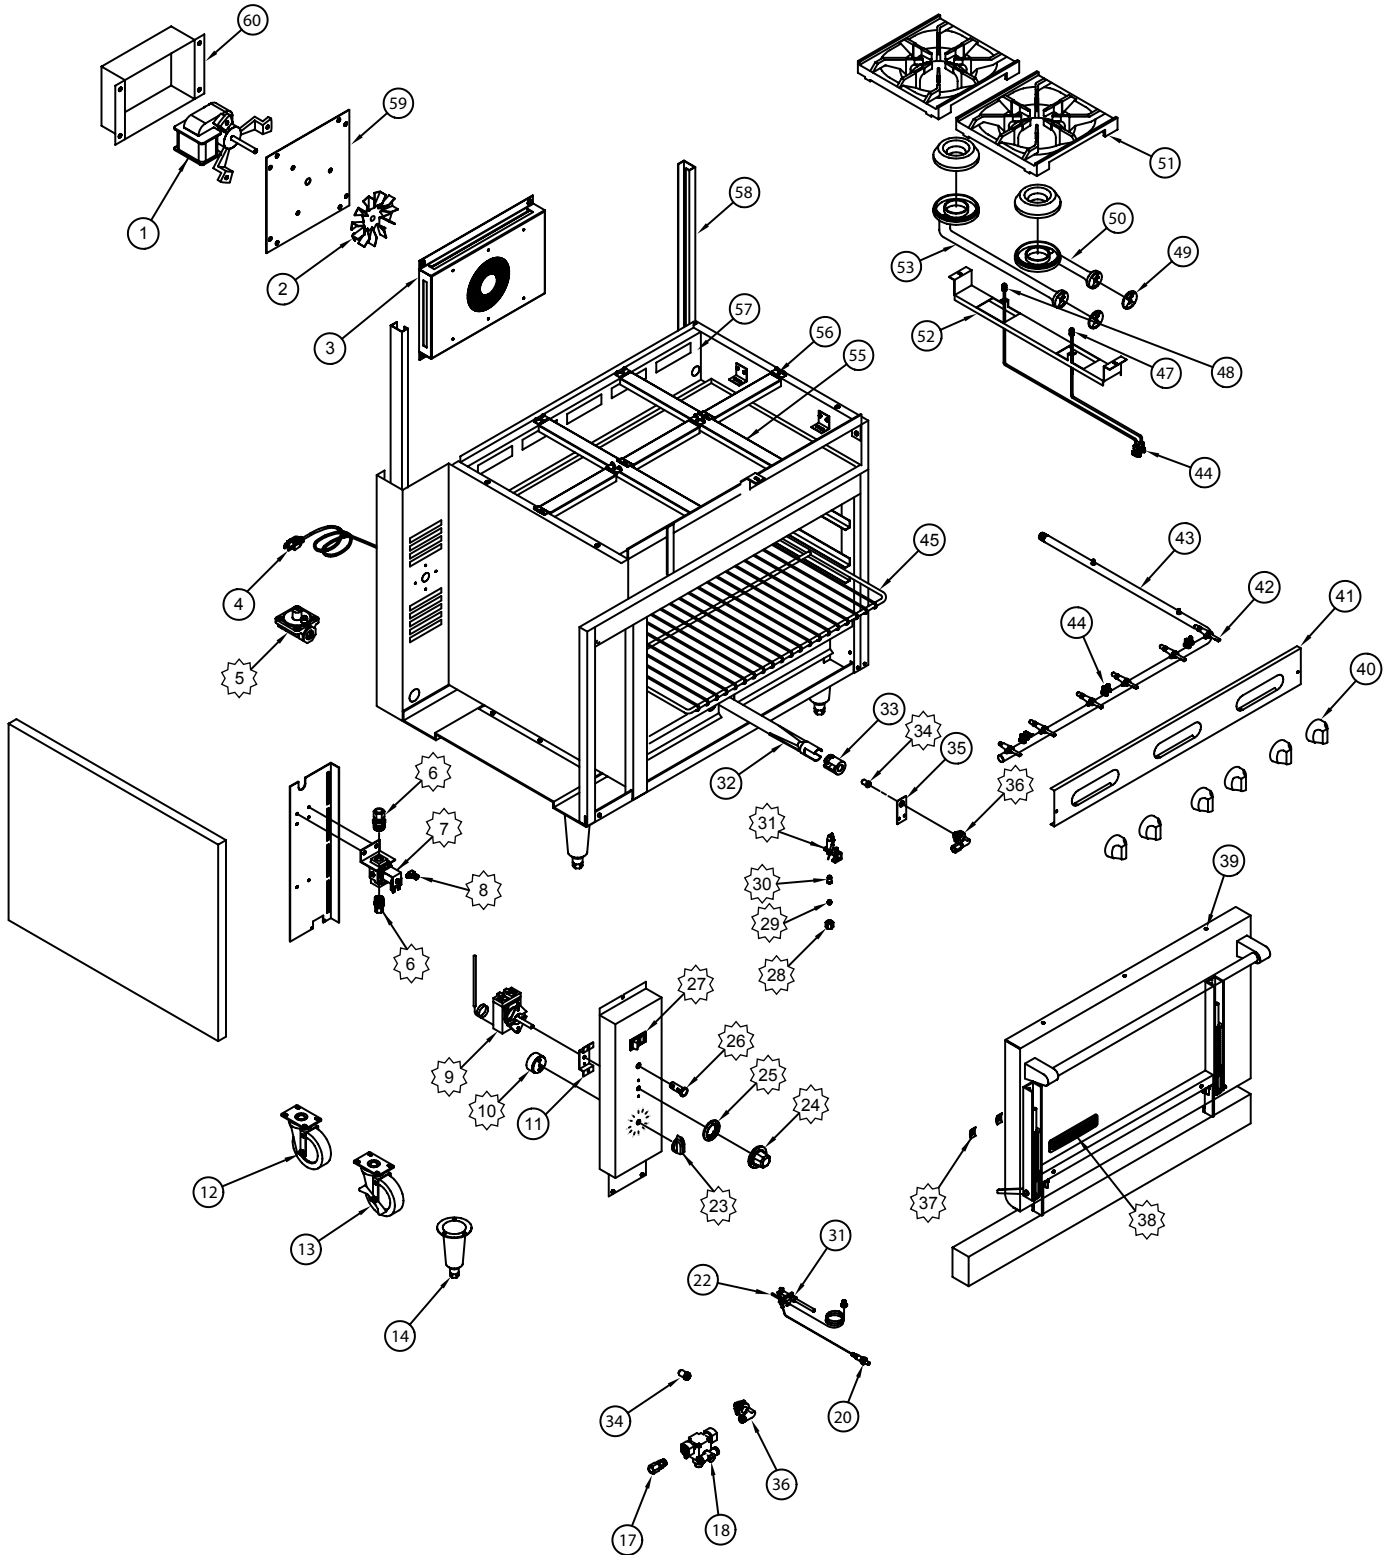

AR Series - Innovection

AR Series - Innovection

ITEM NO.	PART NO.	DESCRIPTION
1	A91100	Motor, Innovection Fan Assembly ARR-RANGE Series / NV RANGES
2	A91206	Fan, Blade Innovection Motor
3	A91202	Blower Baffle
4	A13100	Cord, Power NEMA 5/15P SJT 16/3 6' Black Roj 5-1/2 GRN#10 Term
5	A80110	Valve, Pressure Regulator 3/4" Natural Gas
	A80011	Valve, Pressure Regulator 3/4" LP Gas
6	A28032	Fitting, 3/8" C X 3/8" MIP Brass
7	A80101	Solenoid, Valve Safety Gas 115V
8	A29303	Elbow, 3/16" CC - 1/8" COMPC Brass
9	A11105	Thermostat, KXT Electric M/MSD
10	A60001	Timer, Cooking 60 Minute 10408 M/MSD, ARC
11	A99712	Bracket, KXT Thermostat M/MSD 1330 ARC
12	A35014	Caster, 4" Swivel Plate Mount No Brake NSF AR, AGBU, ACB
13	A35015	Caster, 4" Swivel Plate Mount w/Brake NSF AR, AGBU, ACB
14	A35001	Leg, 6" Cone 3" Adjustable Bullet Chrome Plated NSF
17	A28000	Fitting, 3/8" CC X 1/4" MIP Brass 10011
18	A80100	Valve, Safety TS-11J AR Ranges 10425
20	A10010	Igniter, Piezo & Locking Nut
22	A11100	Thermocouple, 18" 2C AR Range
23	A32017	Knob, Timer M/MSD Series
24	A32005	Knob, Dial KXT Thermostat 10411 M/MSD Series, ARC/SAG
25	A32023	Bezel, KXT-397-36 Thermostat 10440-C M/MSD/ARC
26	A10011	Light, Indicator 120V Red 12.7 10407 W/Wire Lead & Male Term

subject to change without notice.

5 REGULATOR	6 3/8 NPT x 3/8 CC BRASS FITTING	7 SOLENOID	8 ELBOW 3/16"CC - 1/8"COMPC	9 THERMOSTAT	10 TIMER	23 TIMER KNOB
24 THERMOSTAT DIAL	25 BEZEL	26 INDICATOR LIGHT	27 ROCKER SWITCH	28 NUT, REDUCER 1/4" - 3/16"CC	29 SLEEVE, BALL 3/16" TUBE BARREL	30 ORIFICE BELL
31 PILOT	34 ORIFICE HOOD	36 ORIFICE ELBOW	37 SPEED NUT	38 AMERICAN RANGE NAME PLATE