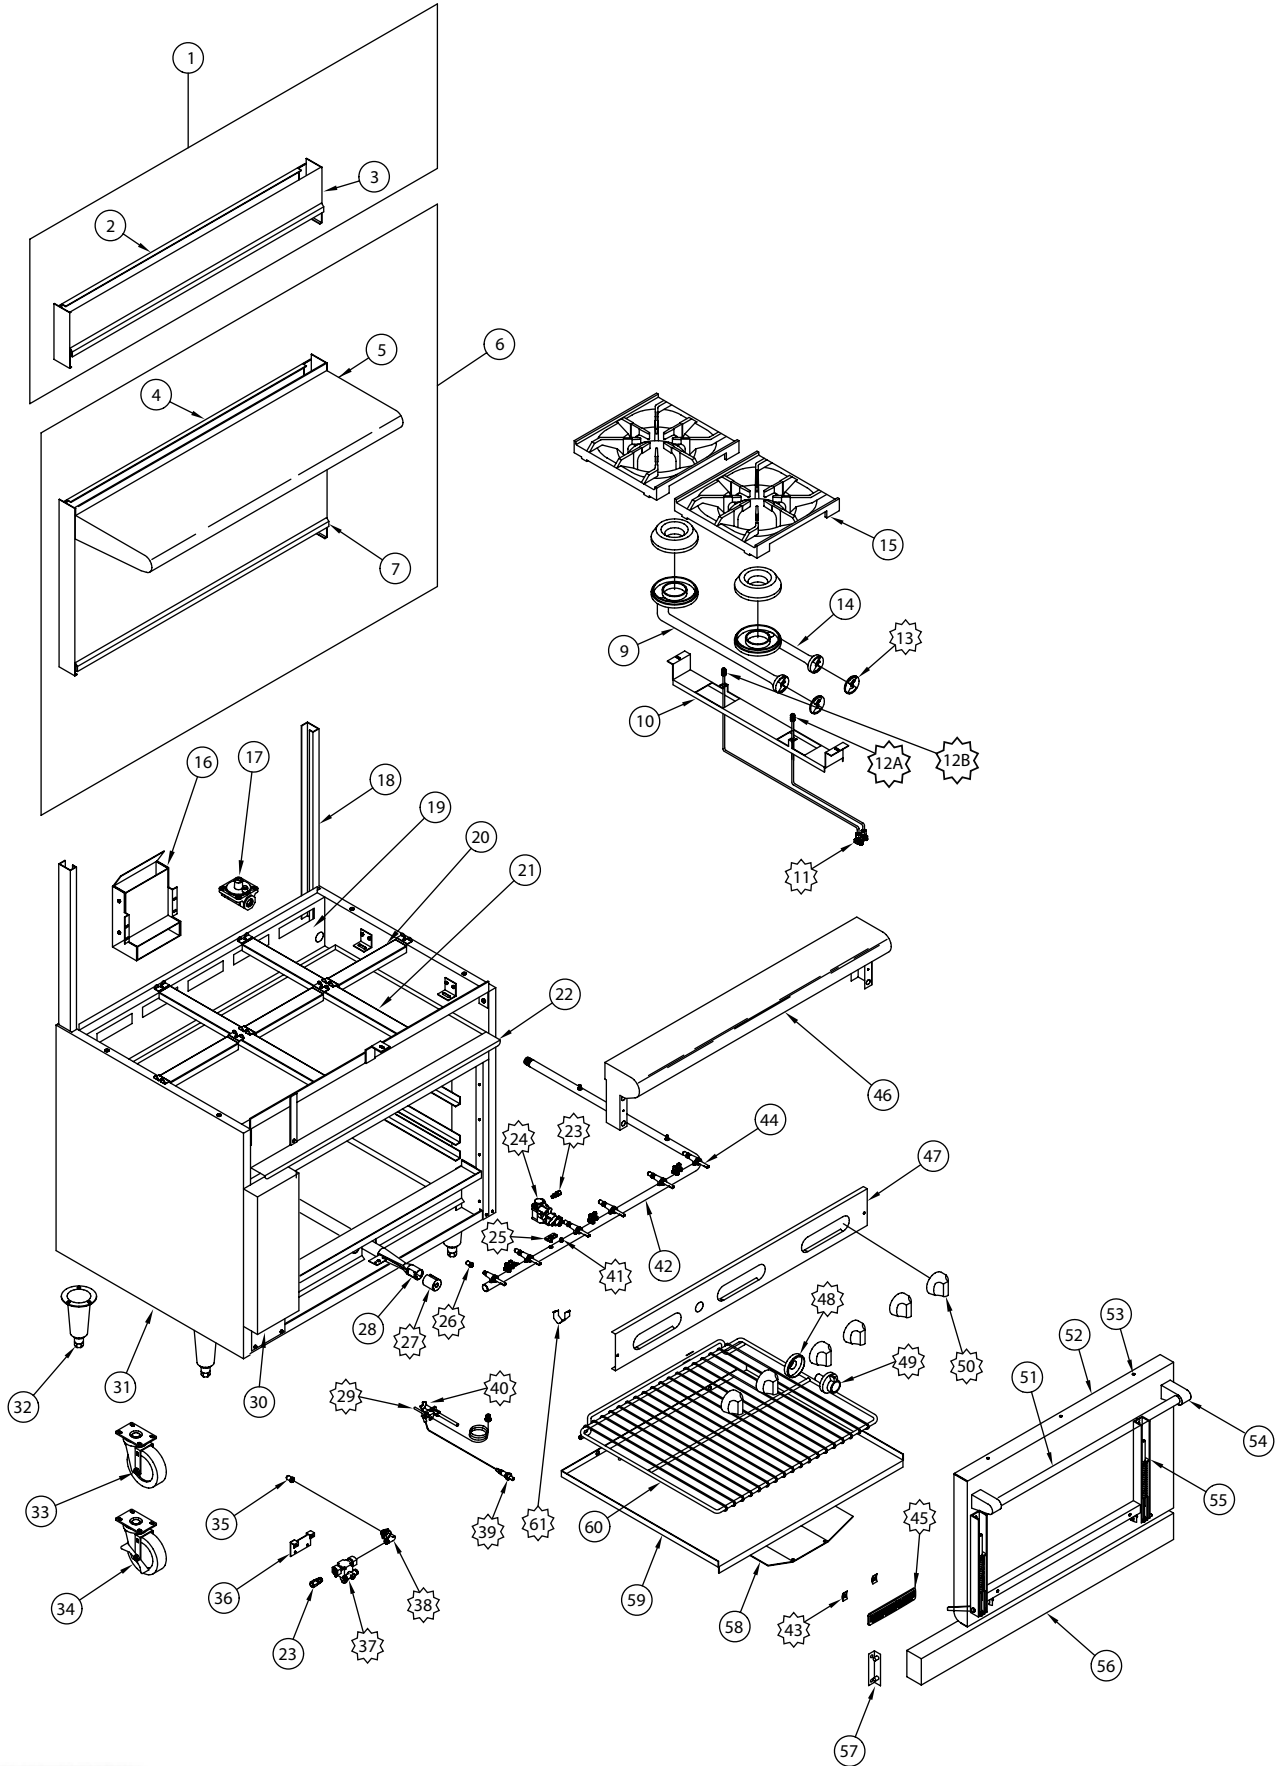

AR Series

DESIGNED & BUILT IN USA
PROFESSIONAL FINISH PAINT

13592 Desmond St., Pacoima, CA 91331 818.897.0808 888.753.9898 www.americanrange.com

AMERICAN RANGE

AR Series

ITEM NO.	PART NO.	DESCRIPTION
9	A14005	Venturi, Long w/Lift Off Burner Head
10	A99585	Hanger, Burner AR Series 1180
11	A29301	Valve, Dual Gas Pilot 1/8" x 3/16" C 10432
12A	A11200	Pilot Tip, Assembly Short New Front Open Burner AR Series
12B	A11201	Pilot Tip, Assembly Long New Rear Open Burner AR Series
13	A14037	Air Shutter, 2" 10464
14	A14006	Venturi, Short w/Lift Off Burner Head
15	A17000	Grates, Top 12" x 12" Cast Iron 10450-12
16	A99317	Flue, Oven AR Ranges 10207
17	A80110	Valve, Pressure Regulator 3/4" 10480 Nat Gas Set 5.
	A80011	Valve, Pressure Regulator 3/4" 10481 LPG Gas Set 10.0
18	A99602	Channel, High Rise AR Range 1037 Standard
20	A99314	Bracket, Top Grate w/Support 1181 Short Aluminized Metal
21	A99315	Bracket, Top Grate w/Support 1182 Long Aluminized Metal
22	A99530	Crumb Tray, 12" AR-6 / ARHP-12
	A99531	Crumb Tray, 24" AR-6 / ARHP-24
	A99532	Crumb Tray, 36" AR-6 / ARHP-36 1026-36
	A99533	Crumb Tray, 48" AR-6 / ARHP-48 1026-48
23	A28000	Fitting, 3/8" CC x 1/4" MIP Brass 10011
24	A11101	Thermostat, BJ Griddle/Gas Oven 10421 1 Outlet BJA25PB-04-48
	A11113	Thermostat, BJ Griddle/Gas Oven 10482 2 Outlet BJA25PBD-01-48
25	A23100	Nipple, Flange BJ Thermostat 10012
26	A29000	Orifice Hood, #39 1/2" Brass 11039 Nat Gas
	A29007	Orifice Hood, #53 1/2" Brass LPG Gas
27	A14049	Air Shutter, 1"
28	R14020	Burner, Bake Oven ARROB/ARRSB/AR Series

subject to change without notice.

 DOUBLE PILOT VALVE	 PILOT TIP ASSY	 AIR SHUTTER	 1/4 NPT x 3/8 CC BRASS FITTING	 B.J. THERMOSTAT SINGLE OUTLET	 THERMOSTAT FLANGE	 ORIFICE HOOD
 AIR SHUTTER	 THERMOCOUPLE	 SAFETY VALVE	 ORIFICE ELBOW	 PIEZO IGNITOR	 OVEN PILOT	 1/8 PLUG
 SPEED NUT	 GAS VALVE	 AMERICAN RANGE NAME PLATE	 BEZEL	 GRIDDLE THERMOSTAT KNOB	 ON/OFF KNOB	 BULB CLIP