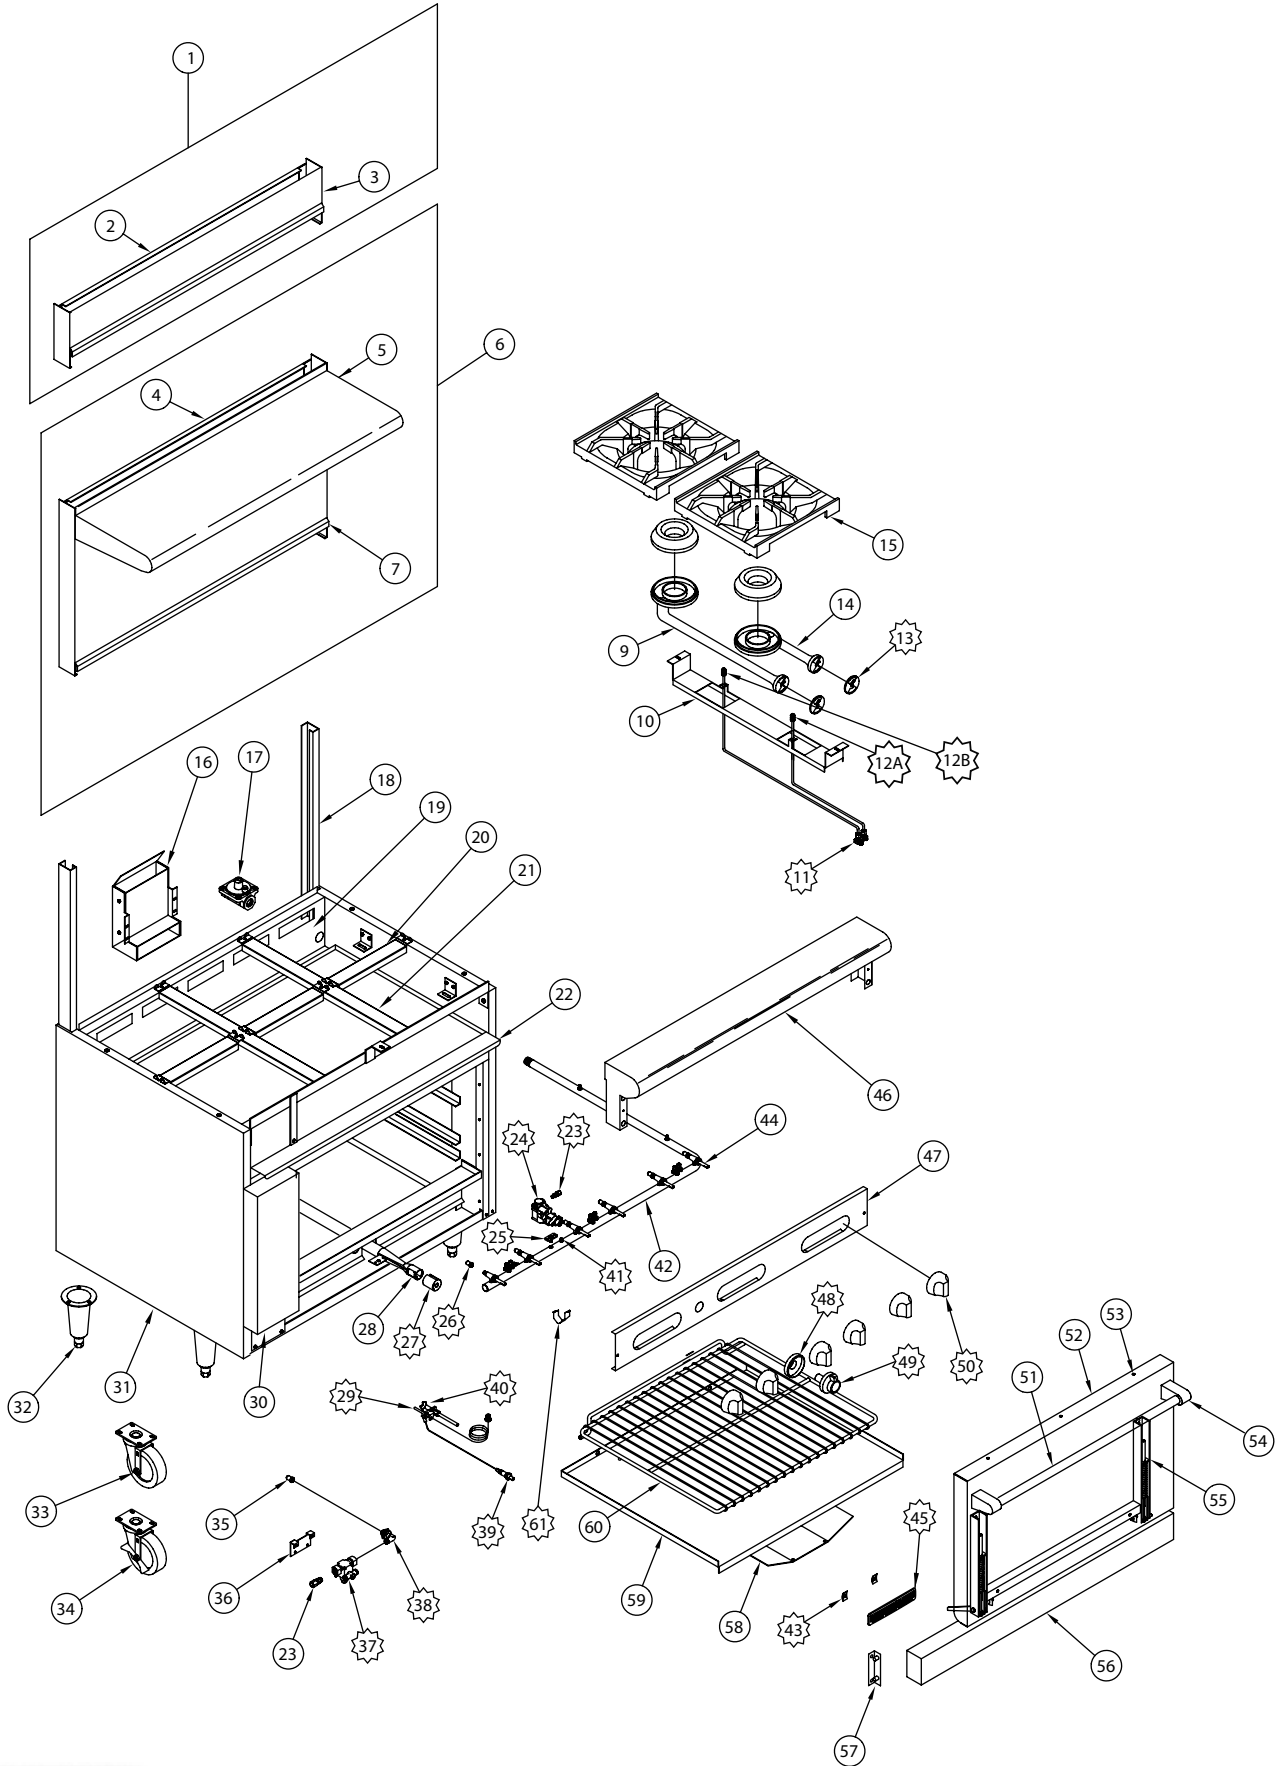

AR Series

DESIGNED & BUILT IN USA
PROFESSIONAL FINISH PAINT

13592 Desmond St., Pacoima, CA 91331 818.897.0808 888.753.9898 www.americanrange.com

AMERICAN RANGE

AR Series

ITEM NO.	PART NO.	DESCRIPTION
9	A14005	Venturi, Long w/Lift Off Burner Head
10	A99585	Hanger, Burner AR Series 1180
11	A29301	Valve, Dual Gas Pilot 1/8" x 3/16" C 10432
12A	A11200	Pilot Tip, Assembly Short New Front Open Burner AR Series
12B	A11201	Pilot Tip, Assembly Long New Rear Open Burner AR Series
13	A14037	Air Shutter, 2" 10464
14	A14006	Venturi, Short w/Lift Off Burner Head
15	A17000	Grates, Top 12" x 12" Cast Iron 10450-12
16	A99317	Flue, Oven AR Ranges 10207
17	A80110	Valve, Pressure Regulator 3/4" 10480 Nat Gas Set 5.
	A80011	Valve, Pressure Regulator 3/4" 10481 LPG Gas Set 10.0
18	A99602	Channel, High Rise AR Range 1037 Standard
20	A99314	Bracket, Top Grate w/Support 1181 Short Aluminized Metal
21	A99315	Bracket, Top Grate w/Support 1182 Long Aluminized Metal
22	A99530	Crumb Tray, 12" AR-6 / ARHP-12
	A99531	Crumb Tray, 24" AR-6 / ARHP-24
	A99532	Crumb Tray, 36" AR-6 / ARHP-36 1026-36
	A99533	Crumb Tray, 48" AR-6 / ARHP-48 1026-48
23	A28000	Fitting, 3/8" CC x 1/4" MIP Brass 10011
24	A11101	Thermostat, BJ Griddle/Gas Oven 10421 1 Outlet BJA25PB-04-48
	A11113	Thermostat, BJ Griddle/Gas Oven 10482 2 Outlet BJA25PBD-01-48
25	A23100	Nipple, Flange BJ Thermostat 10012
26	A29000	Orifice Hood, #39 1/2" Brass 11039 Nat Gas
	A29007	Orifice Hood, #53 1/2" Brass LPG Gas
27	A14049	Air Shutter, 1"
28	R14020	Burner, Bake Oven ARROB/ARRSB/AR Series

subject to change without notice.

DOUBLE PILOT VALVE	PILOT TIP ASSY	AIR SHUTTER	1/4 NPT x 3/8 CC BRASS FITTING	B.J. THERMOSTAT SINGLE OUTLET	THERMOSTAT FLANGE	ORIFICE HOOD
AIR SHUTTER	THERMOCOUPLE	SAFETY VALVE	ORIFICE ELBOW	PIEZO IGNITOR	OVEN PILOT	1/8 PLUG
SPEED NUT	GAS VALVE	AMERICAN RANGE NAME PLATE	BEZEL	GRIDDLE THERMOSTAT KNOB	ON/OFF KNOB	BULB CLIP