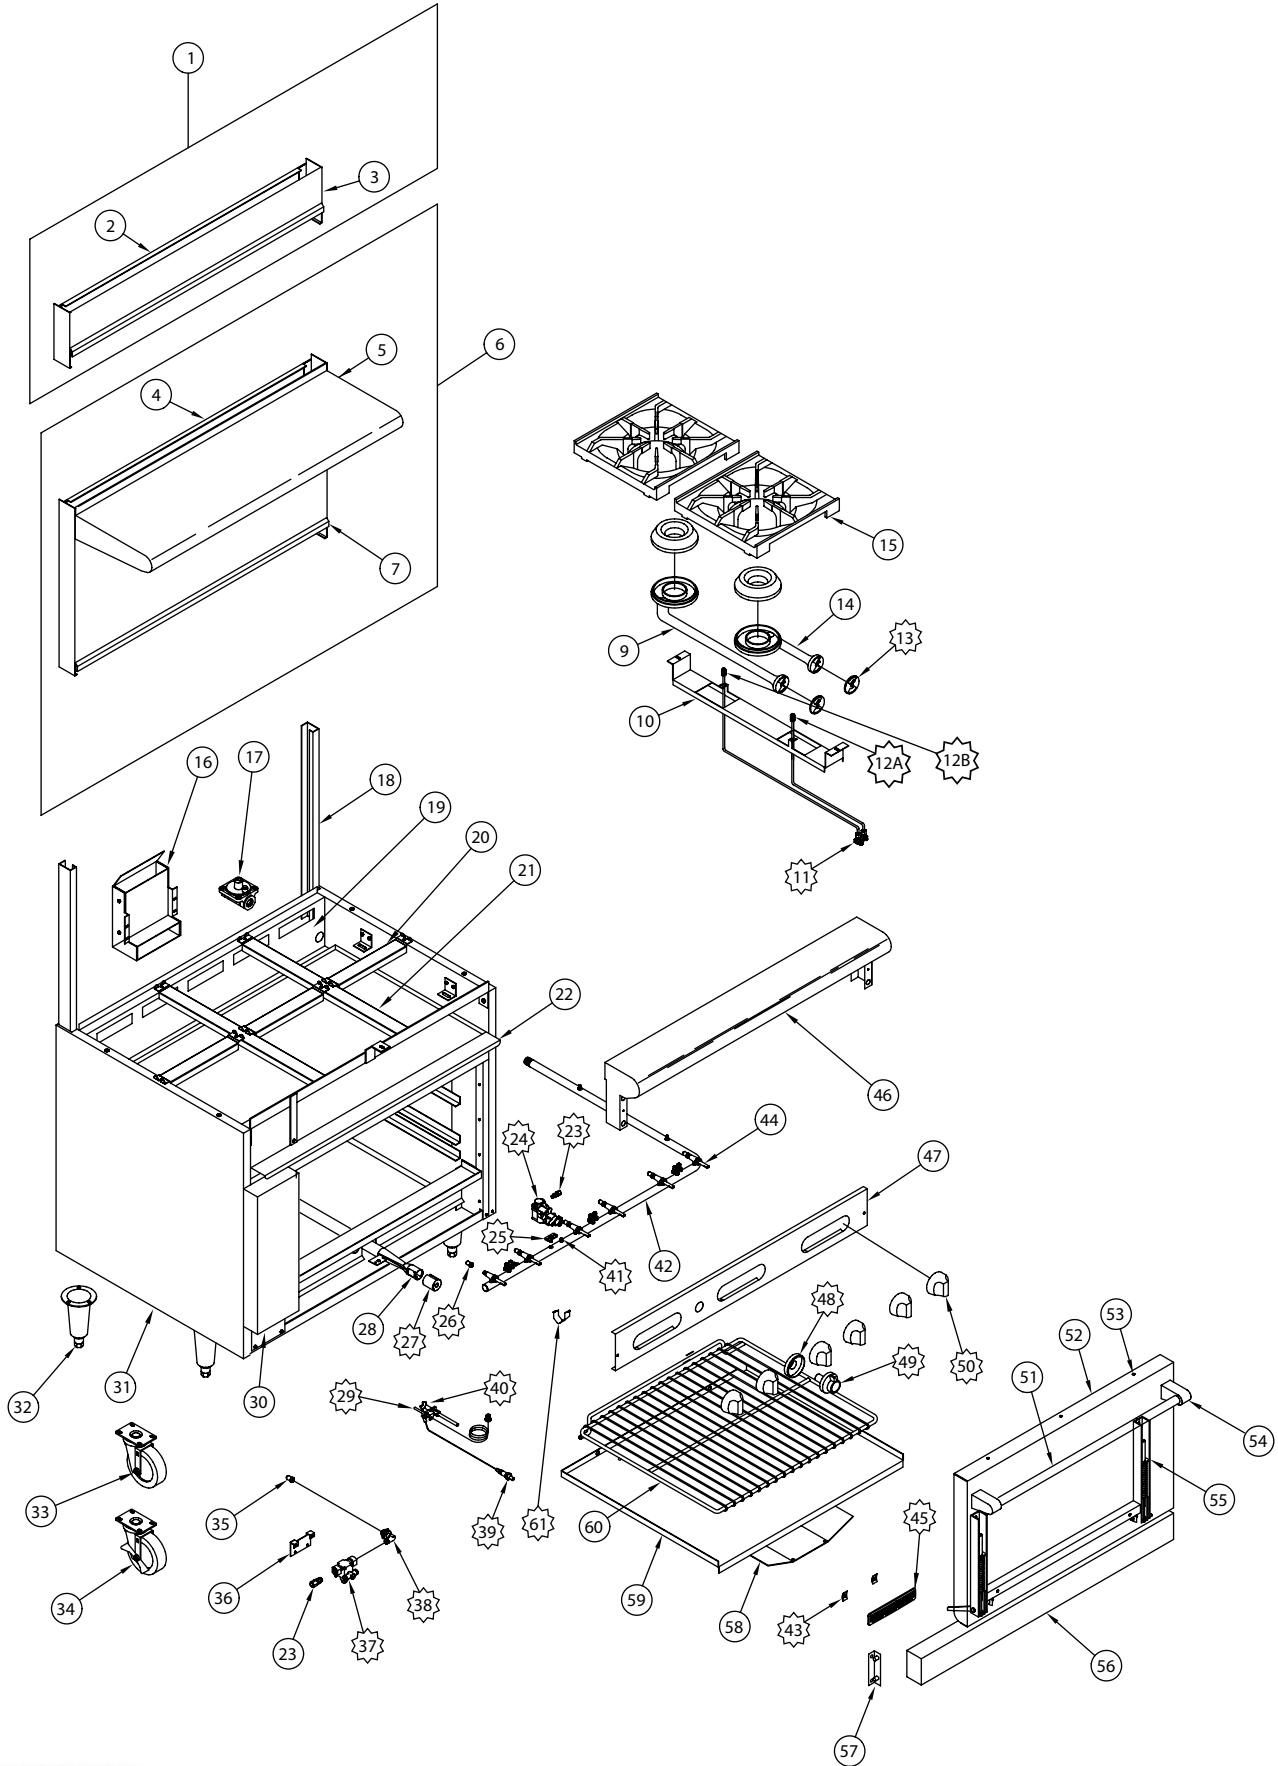

AR Series

DESIGNED & BUILT IN USA
EXCEPTIONAL. ONLY IN THE RANGE.

13592 Desmond St., Pacoima, CA 91331 818.897.0808 888.753.9898 www.americanrange.com

AMERICAN RANGE

AR Series

ITEM NO.	PART NO.	DESCRIPTION
9	A14005	Venturi, Long w/Lift Off Burner Head
10	A99585	Hanger, Burner AR Series 1180
11	A29301	Valve, Dual Gas Pilot 1/8" x 3/16" C 10432
12A	A11200	Pilot Tip, Assembly Short New Front Open Burner AR Series
12B	A11201	Pilot Tip, Assembly Long New Rear Open Burner AR Series
13	A14037	Air Shutter, 2" 10464
14	A14006	Venturi, Short w/Lift Off Burner Head
15	A17000	Grates, Top 12" x 12" Cast Iron 10450-12
16	A99317	Flue, Oven AR Ranges 10207
17	A80110	Valve, Pressure Regulator 3/4" 10480 Nat Gas Set 5.
	A80011	Valve, Pressure Regulator 3/4" 10481 LPG Gas Set 10.0
18	A99602	Channel, High Rise AR Range 1037 Standard
20	A99314	Bracket, Top Grate w/Support 1181 Short Aluminized Metal
21	A99315	Bracket, Top Grate w/Support 1182 Long Aluminized Metal
22	A99530	Crumb Tray, 12" AR-6 / ARHP-12
	A99531	Crumb Tray, 24" AR-6 / ARHP-24
	A99532	Crumb Tray, 36" AR-6 / ARHP-36 1026-36
	A99533	Crumb Tray, 48" AR-6 / ARHP-48 1026-48
23	A28000	Fitting, 3/8" CC x 1/4" MIP Brass 10011
24	A11101	Thermostat, BJ Griddle/Gas Oven 10421 1 Outlet BJA25PB-04-48
	A11113	Thermostat, BJ Griddle/Gas Oven 10482 2 Outlet BJA25PBD-01-48
25	A23100	Nipple, Flange BJ Thermostat 10012
26	A29000	Orifice Hood, #39 1/2" Brass 11039 Nat Gas
	A29007	Orifice Hood, #53 1/2" Brass LPG Gas
27	A14049	Air Shutter, 1"
28	R14020	Burner, Bake Oven ARROB/ARRSB/AR Series

subject to change without notice.

 DOUBLE PILOT VALVE	 PILOT TIP ASSY	 AIR SHUTTER	 1/4 NPT x 3/8 CC BRASS FITTING	 B.J. THERMOSTAT SINGLE OUTLET	 THERMOSTAT FLANGE	 ORIFICE HOOD
 AIR SHUTTER	 THERMOCOUPLE	 SAFETY VALVE	 ORIFICE ELBOW	 PIEZO IGNITOR	 OVEN PILOT	 1/8 PLUG
 SPEED NUT	 GAS VALVE	 AMERICAN RANGE NAME PLATE	 BEZEL	 GRIDDLE THERMOSTAT KNOB	 ON/OFF KNOB	 BULB CLIP