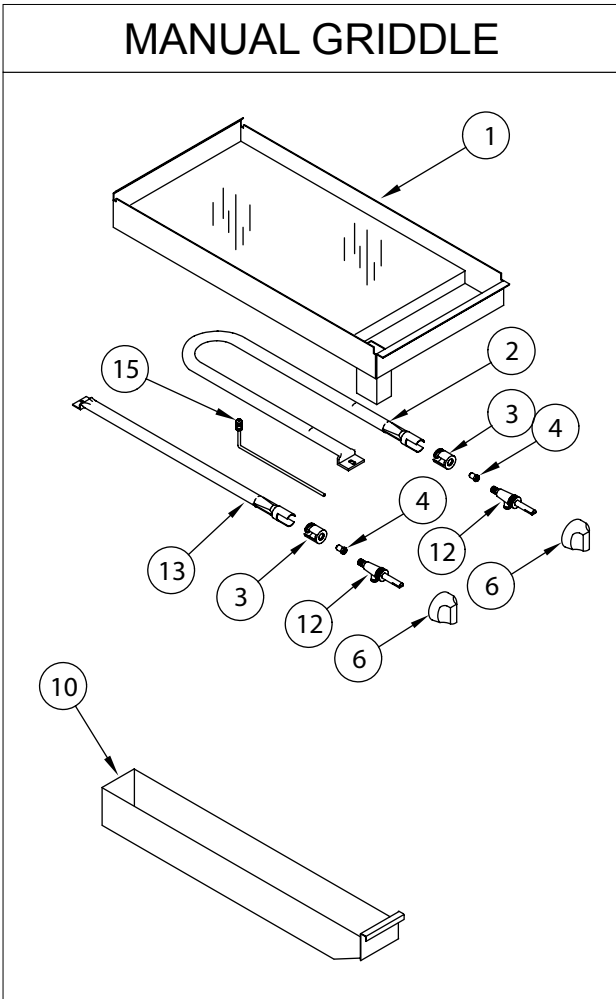

AR Series - Griddle

ITEM NO.	PART NO.	DESCRIPTION
2	A14003	Burner, U Thermostatic Griddle 10465 AR Range
3	A14036	Air Shutter, 1"
4	A29002	Orifice Hood, #46 1/2" Brass 11046 for "U" Burner Nat Gas
	A29005	Orifice Hood, #55 1/2" Brass 11055 for "U" Burner LPG Gas
	A29013	Orifice Hood, #56 1/2" Brass 11056 for "I" Burner LPG Gas
	A29019	Orifice Hood, #48 1/2" Brass 11048 for "I" Burner Nat Gas
5	A28000	Fitting, 3/8" CC x 1/4" MIP Brass 10011
6	A32020	Knob, Griddle BJ Thermostat 10483 (For Thermo Griddle)
	A32001	Knob, Gas On/Off Glossy Black (For Manual Griddle)
7	A32012	Bezel, BJ Thermostat
8	A11113	Thermostat, BJ Griddle/Gas Oven 10482 2 Outlet BJWA25PBD-01-48
	A11101	Thermostat, BJ Griddle/Gas Oven 10421 1 Outlet BJWA25PB-04-48
9	A24000	Elbow, Orifice, Mixer 3/8" C-3/8-27 10442
10	A99526	Grease Can, Griddle AR Range
12	A80109	Valve, Gas Manual On/Off UL 10419, AR, ARKB, ARRB, AECB
13	A14001	Burner, I Straight Thermostatic 10466 Griddle AR Range
15	A29236	Pilot Tip, Assembly Thermo Grid AR Range

subject to change without notice.

MANUAL GRIDDLE