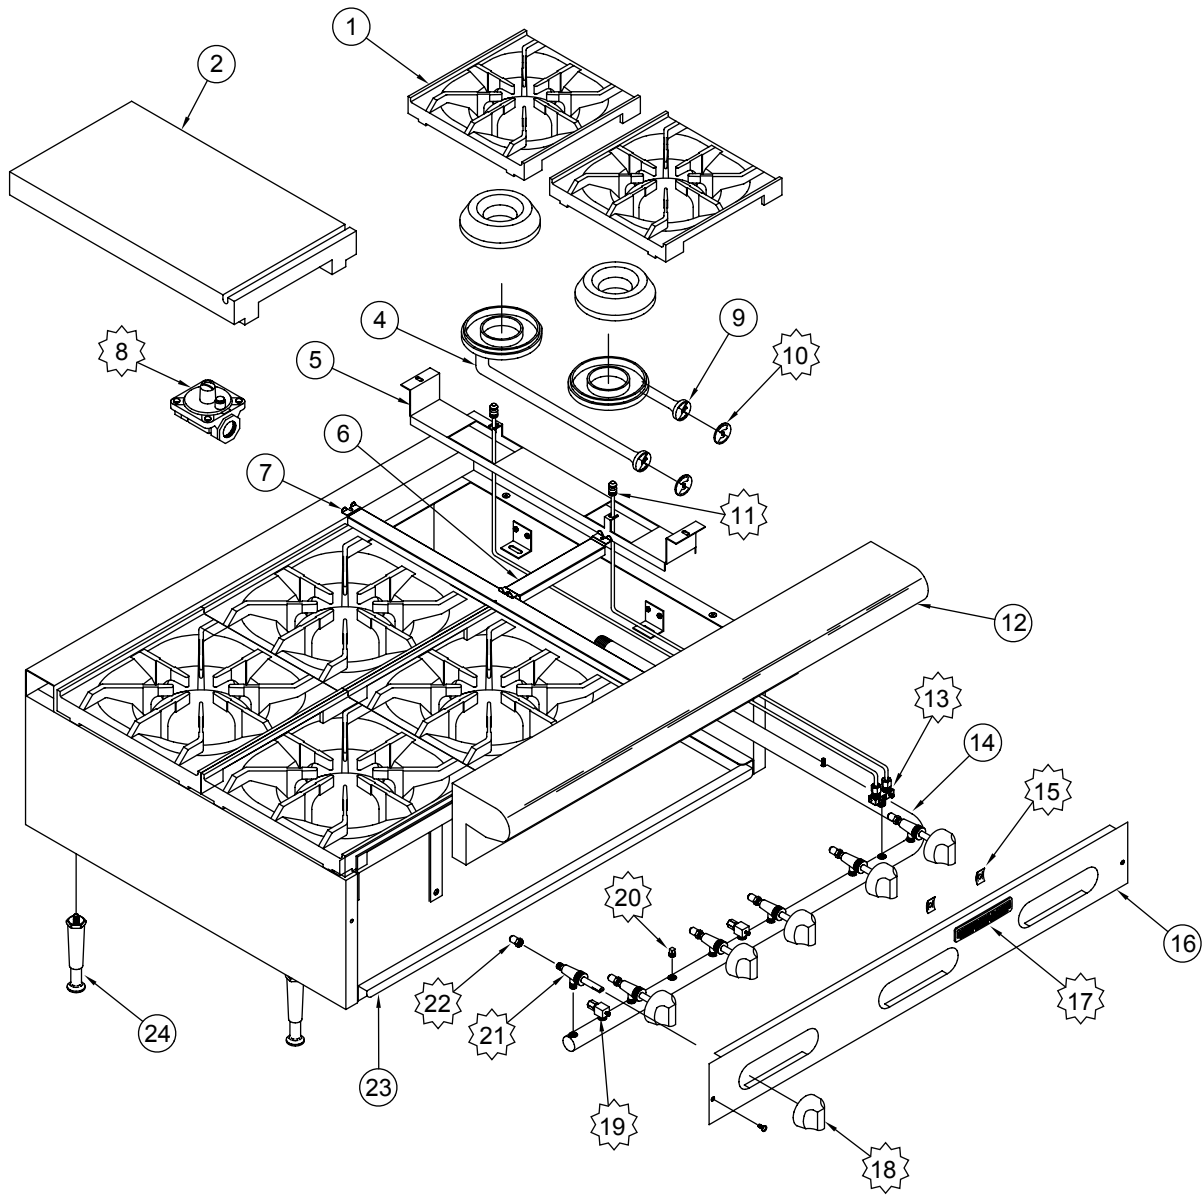

ARHP

 <p>1 REGULATOR</p>	 <p>3 ORIFICE ELBOW</p>	 <p>5 ORIFICE HOOD</p>	 <p>6 AIR SHUTTER</p>	 <p>10 PILOT TIP (LONG) ASSEMBLY</p>	 <p>11 PILOT TIP (SHORT) ASSEMBLY</p>	 <p>15 3/16" DUAL PILOT VALVE</p>
 <p>16 SPEED NUT</p>	 <p>17 AMERICAN RANGE NAME PLATE</p>	 <p>19 BLACK ON/OFF KNOB</p>	 <p>21 GAS VALVE</p>	 <p>22 3/8" ADAPTER FITTING</p>	 <p>23 1/8" PLUG</p>	

ARHP

ITEM NO.	PART NO.	DESCRIPTION
1	A17000	Grates, Top 12" x 12" (150) 10450-12
2	A17008	Hot Top, Cast Iron 12" x 24" (50)
4	A14005	Venturi, Long W/Lift Off Burner Head
5	A99585	Hanger, Burner AR Series 1180
6	A99314	Bracket, Top Grate Support 1181 Short Aluminized Metal
7	A99315	Bracket, Top Grate Support 1182 Long Aluminized Metal
8	A80110	Valve, Pressure Regulator 3/4" 10480 Nat Gas Set 5.
	A80011	Valve, Pressure Regulator 3/4" 10481 LPG Gas Set 10.0
9	A14006	Venturi, Short W/Lift Off Burner Head
10	A14037	Air Shutter, 2" 10464
11	A11200	Pilot Tip, Assembly Sort New Front Open Burner AR Series
	A11201	Pilot Tip, Assembly Long New Rear Open Burner AR Series
13	A29301	Valve, Dual Gas Pilot 1/8" x 3/16" C 10432
14	A15001	Manifold, ARMG-12/ARHP12-2 1801-12 1HT Counter Top
	A15036	Manifold, ARMG-24/ARHP24" 4B 2HT 1801-24 Counter Top
	A15018	Manifold, ARMG-36/ARHP36" 6B 3HT 1801-36 Counter Top
	A15022	Manifold, ARMG-48/ARHP48" 8B 4HT 1801-48 Counter Top
15	A44003	Nut, Speed #6 Push Black 10601
17	A38000	Name Plate, America Range 8" 10499 Quality Commercial Chrome
18	A32001	Knob, Gas On/Off Glossy Black
20	A23010	Plug, 1/8" Pipe Hex Black All Manifolds
21	A80109	Valve, Gas Manual On/Off UL 10419, AR, ARKB, ARRB, AECEB
22	A29000	Hood, Orifice #39 1/2" Brass 11039 Nat Gas
	A29007	Hood, Orifice #53 1/2" Brass LPG Gas
23	A99530	Crumb Tray, 12" ARHP 1026-12
	A99531	Crumb Tray, AR 24"/ARHP-24 1026-24
	A99532	Crumb Tray, 36" AR-6/ARHP-36 1026-36
	A99533	Crumb Tray, ARHP-48" SUHP-48" 1026048 AR-8 Ranges
24	A35011	Leg, 4" Adjustable Flange NSF Stainless
	A35100	Leg, Set (4) 4" Adjustable with Flange Stainless NSF