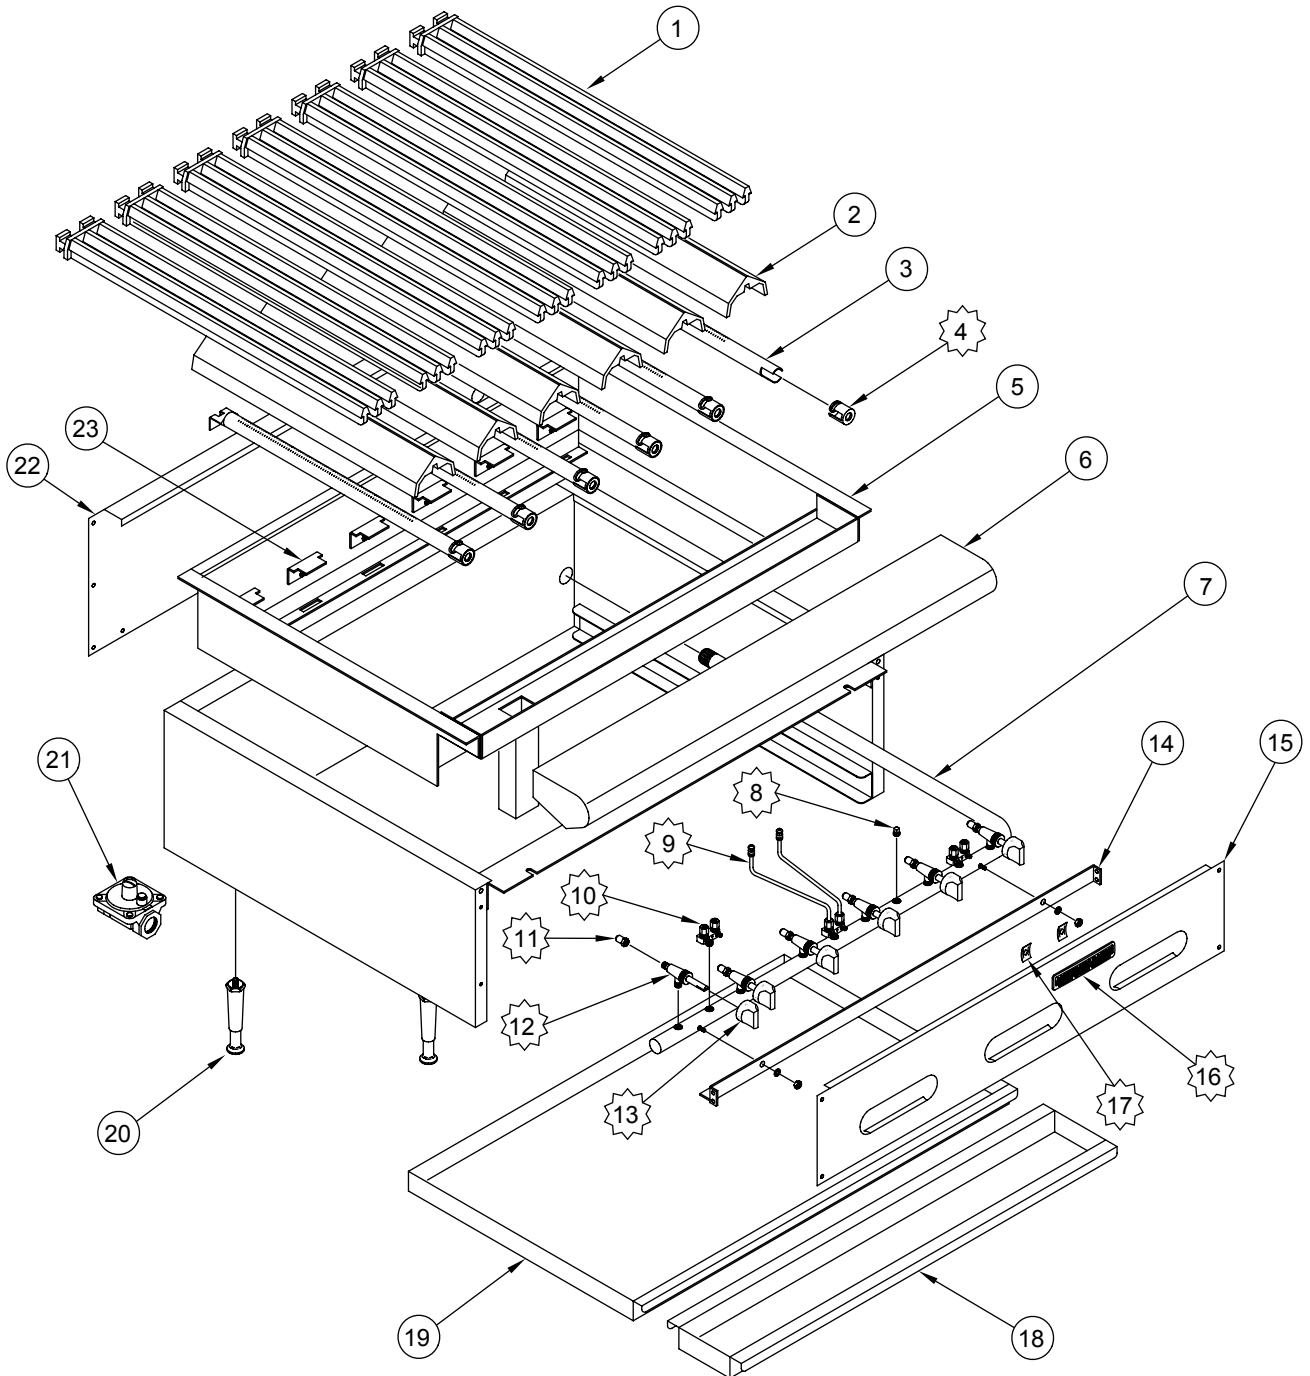

ARRB

ARRB

ITEM NO.	PART NO.	DESCRIPTION
1	A17001	Grate, Top 3 Bar 3" x 21" (350) 10451
2	A17004	Cover, Radiant 19.5" Long ARRB 10452
3	A14011	Burner, Broiler ARRB, AERB, ARKB
4	A14036	Air Shutter, 1"
7	A15025	Manifold, ARRB-24" Radiant Broiler 3014024 Counter Top (10)
	A15002	Manifold, ARRB-30" Radiant Broiler 3014-30 Counter Top
	A15019	Manifold, ARRB-36" Radiant Broiler Counter Top
	A15049	Manifold, ARRB-48" Radiant Broiler 3014-48 Counter Top (5)
	A15052	Manifold, ARRB-60" Radiant Broiler 3014-60 Counter Top
8	A23010	Plug, 1/8" Pipe Hex Black All Manifolds
9	A29203	Pilot, Tip Assembly ARRB, ARRB, ARKB 10242
10	A29301	Valve, Dual Gas Pilot 1/8 x 3/16C 10432
11	A29004	Hood, Orifice #50 1/2" Brass 11050 Nat Gas
	A29008	Hood, Orifice #57 1/2" Brass 11057 LPG Gas
12	A80109	Valve, Gas Manual On/Off UL 10419, AR, ARKB, ARRB, AECB
13	A32001	Knob, Gas On/Off Glossy Black Flat Down
16	A38000	Name Plate, American Range 8" 10499 Quality Commercial Chrome
17	A44003	Nut, Speed #6 Push Black 10601
18	A99646	Grease Can, 24AR4RB/ARRB-24
	A99647	Grease Can, 36" Radiant Broiler AR Range/ ARRB-36
	A99648	Grease Can, 48AR8RB/ARRB-48 3017-48
19	A99653	Crumb Tray, 24AR4RB/ARRB-24 3018-24
	A99654	Crumb Tray, 36AR6RB/ARRB-36 3018-36
	A99655	Crumb Tray, 48AR8RB/ARRB-48 3018-48
20	A35011	Leg, 4" Adjustable Flanged NSF Stainless
	A35100	Leg Set (4) 4" Adjustable w/Flange
21	A80110	Valve, Pressure Regulator 3/4 10480 Nat Gas Set 5.
	A80011	Valve, Pressure Regulator 3/4 10481 LPG Gas Set 10.0