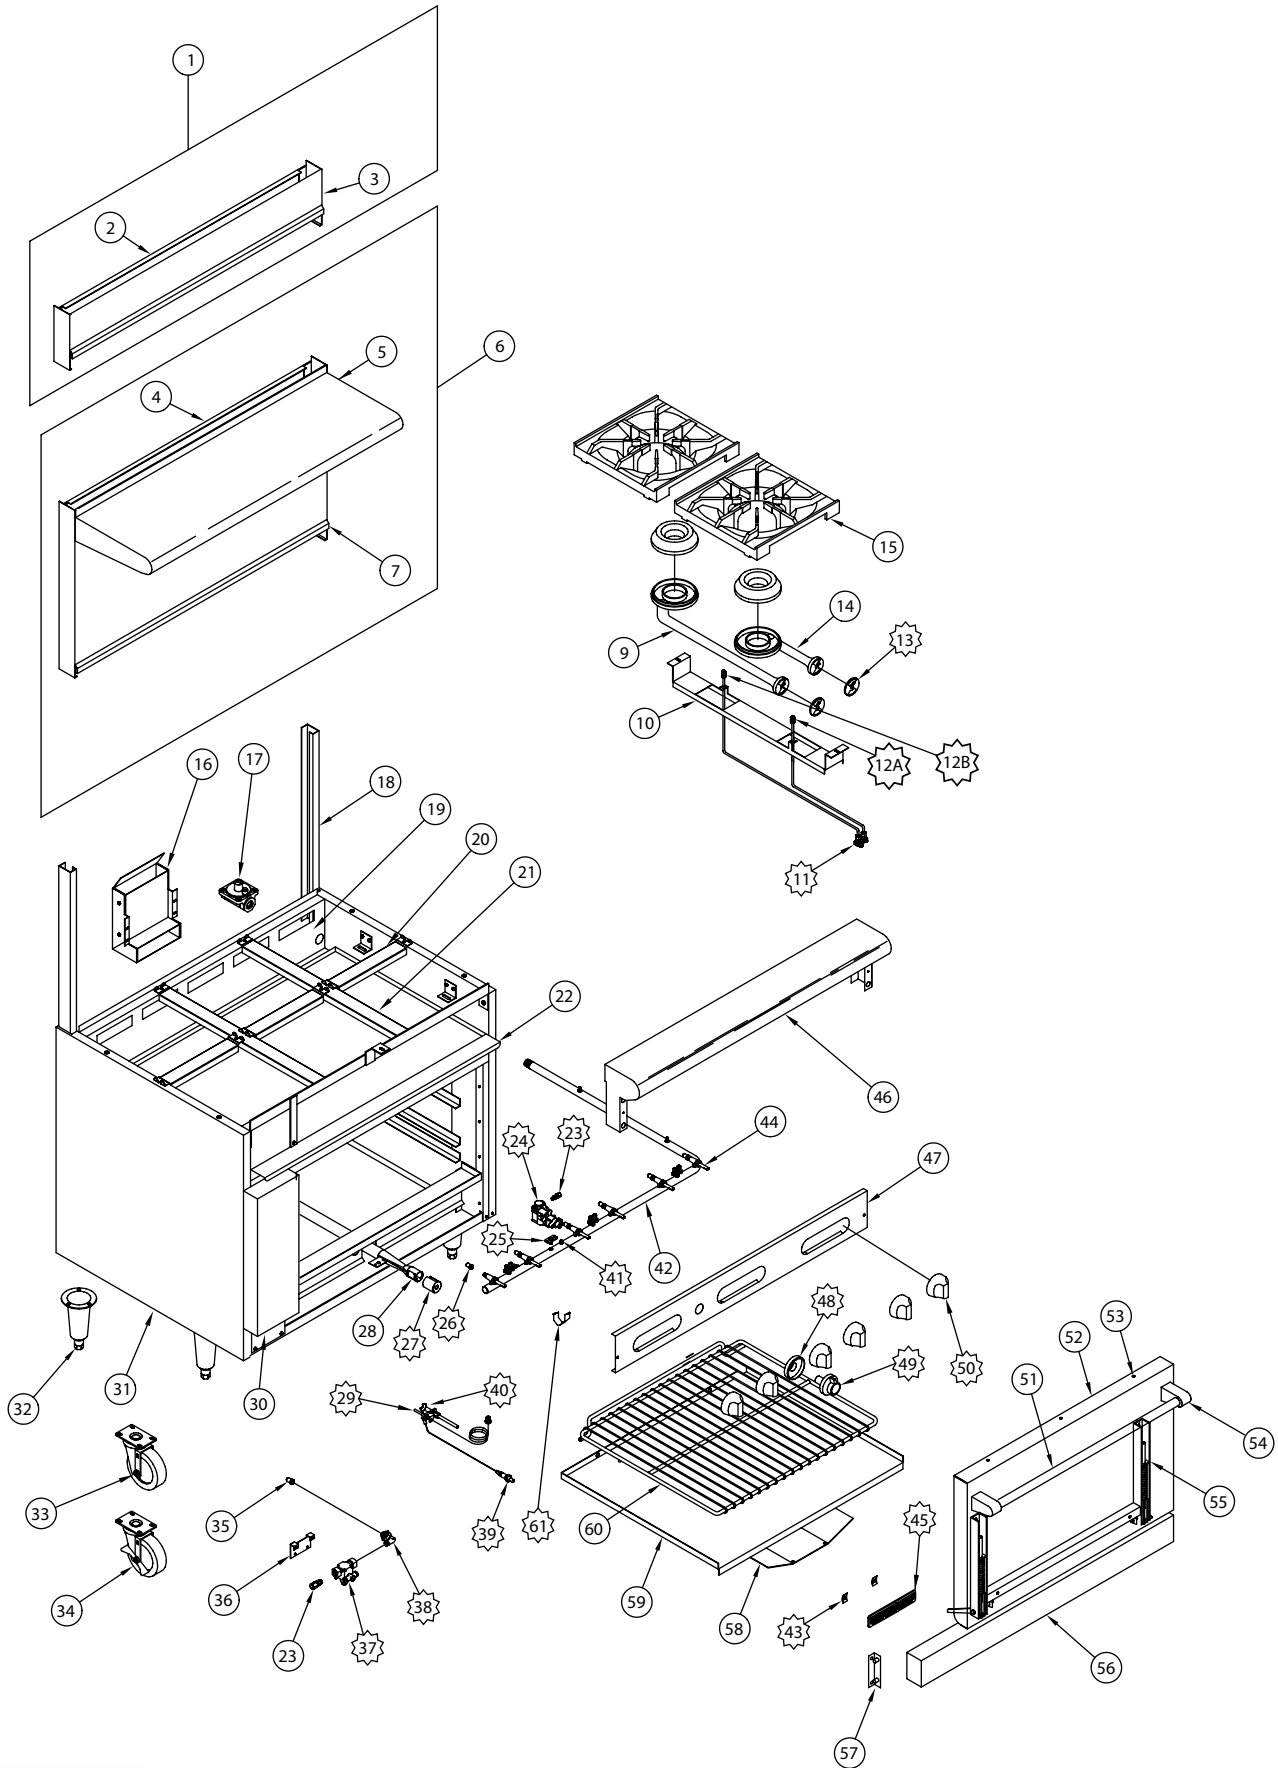

AR Series

DESIGNED & BUILT IN USA
EXCEPTIONAL. ONLY IN THE RANGE.

13592 Desmond St., Pacoima, CA 91331 818.897.0808 888.753.9898 www.americanrange.com

AMERICAN RANGE

AR Series

ITEM NO.	PART NO.	DESCRIPTION
9	A14005	Venturi, Long w/Lift Off Burner Head
10	A99585	Hanger, Burner AR Series 1180
11	A29301	Valve, Dual Gas Pilot 1/8" x 3/16" C 10432
12A	A11200	Pilot Tip, Assembly Short New Front Open Burner AR Series
12B	A11201	Pilot Tip, Assembly Long New Rear Open Burner AR Series
13	A14037	Air Shutter, 2" 10464
14	A14006	Venturi, Short w/Lift Off Burner Head
15	A17000	Grates, Top 12" x 12" Cast Iron 10450-12
16	A99317	Flue, Oven AR Ranges 10207
17	A80110	Valve, Pressure Regulator 3/4" 10480 Nat Gas Set 5.
	A80011	Valve, Pressure Regulator 3/4" 10481 LPG Gas Set 10.0
18	A99602	Channel, High Rise AR Range 1037 Standard
20	A99314	Bracket, Top Grate w/Support 1181 Short Aluminized Metal
21	A99315	Bracket, Top Grate w/Support 1182 Long Aluminized Metal
22	A99530	Crumb Tray, 12" AR-6 / ARHP-12
	A99531	Crumb Tray, 24" AR-6 / ARHP-24
	A99532	Crumb Tray, 36" AR-6 / ARHP-36 1026-36
	A99533	Crumb Tray, 48" AR-6 / ARHP-48 1026-48
23	A28000	Fitting, 3/8" CC x 1/4" MIP Brass 10011
24	A11101	Thermostat, BJ Griddle/Gas Oven 10421 1 Outlet BJWA25PB-04-48
	A11113	Thermostat, BJ Griddle/Gas Oven 10482 2 Outlet BJWA25PBD-01-48
25	A23100	Nipple, Flange BJ Thermostat 10012
26	A29000	Orifice Hood, #39 1/2" Brass 11039 Nat Gas
	A29007	Orifice Hood, #53 1/2" Brass LPG Gas
27	A14049	Air Shutter, 1"
28	R14020	Burner, Bake Oven ARROB/ARRSB/AR Series

subject to change without notice.

 DOUBLE PILOT VALVE	 PILOT TIP ASSY	 AIR SHUTTER	 1/4 NPT x 3/8 CC BRASS FITTING	 B.J. THERMOSTAT SINGLE OUTLET	 THERMOSTAT FLANGE	 ORIFICE HOOD
 AIR SHUTTER	 THERMOCOUPLE	 SAFETY VALVE	 ORIFICE ELBOW	 PIEZO IGNITOR	 OVEN PILOT	 1/8 PLUG
 SPEED NUT	 GAS VALVE	 AMERICAN RANGE NAME PLATE	 BEZEL	 GRIDDLE THERMOSTAT KNOB	 ON/OFF KNOB	 BULB CLIP