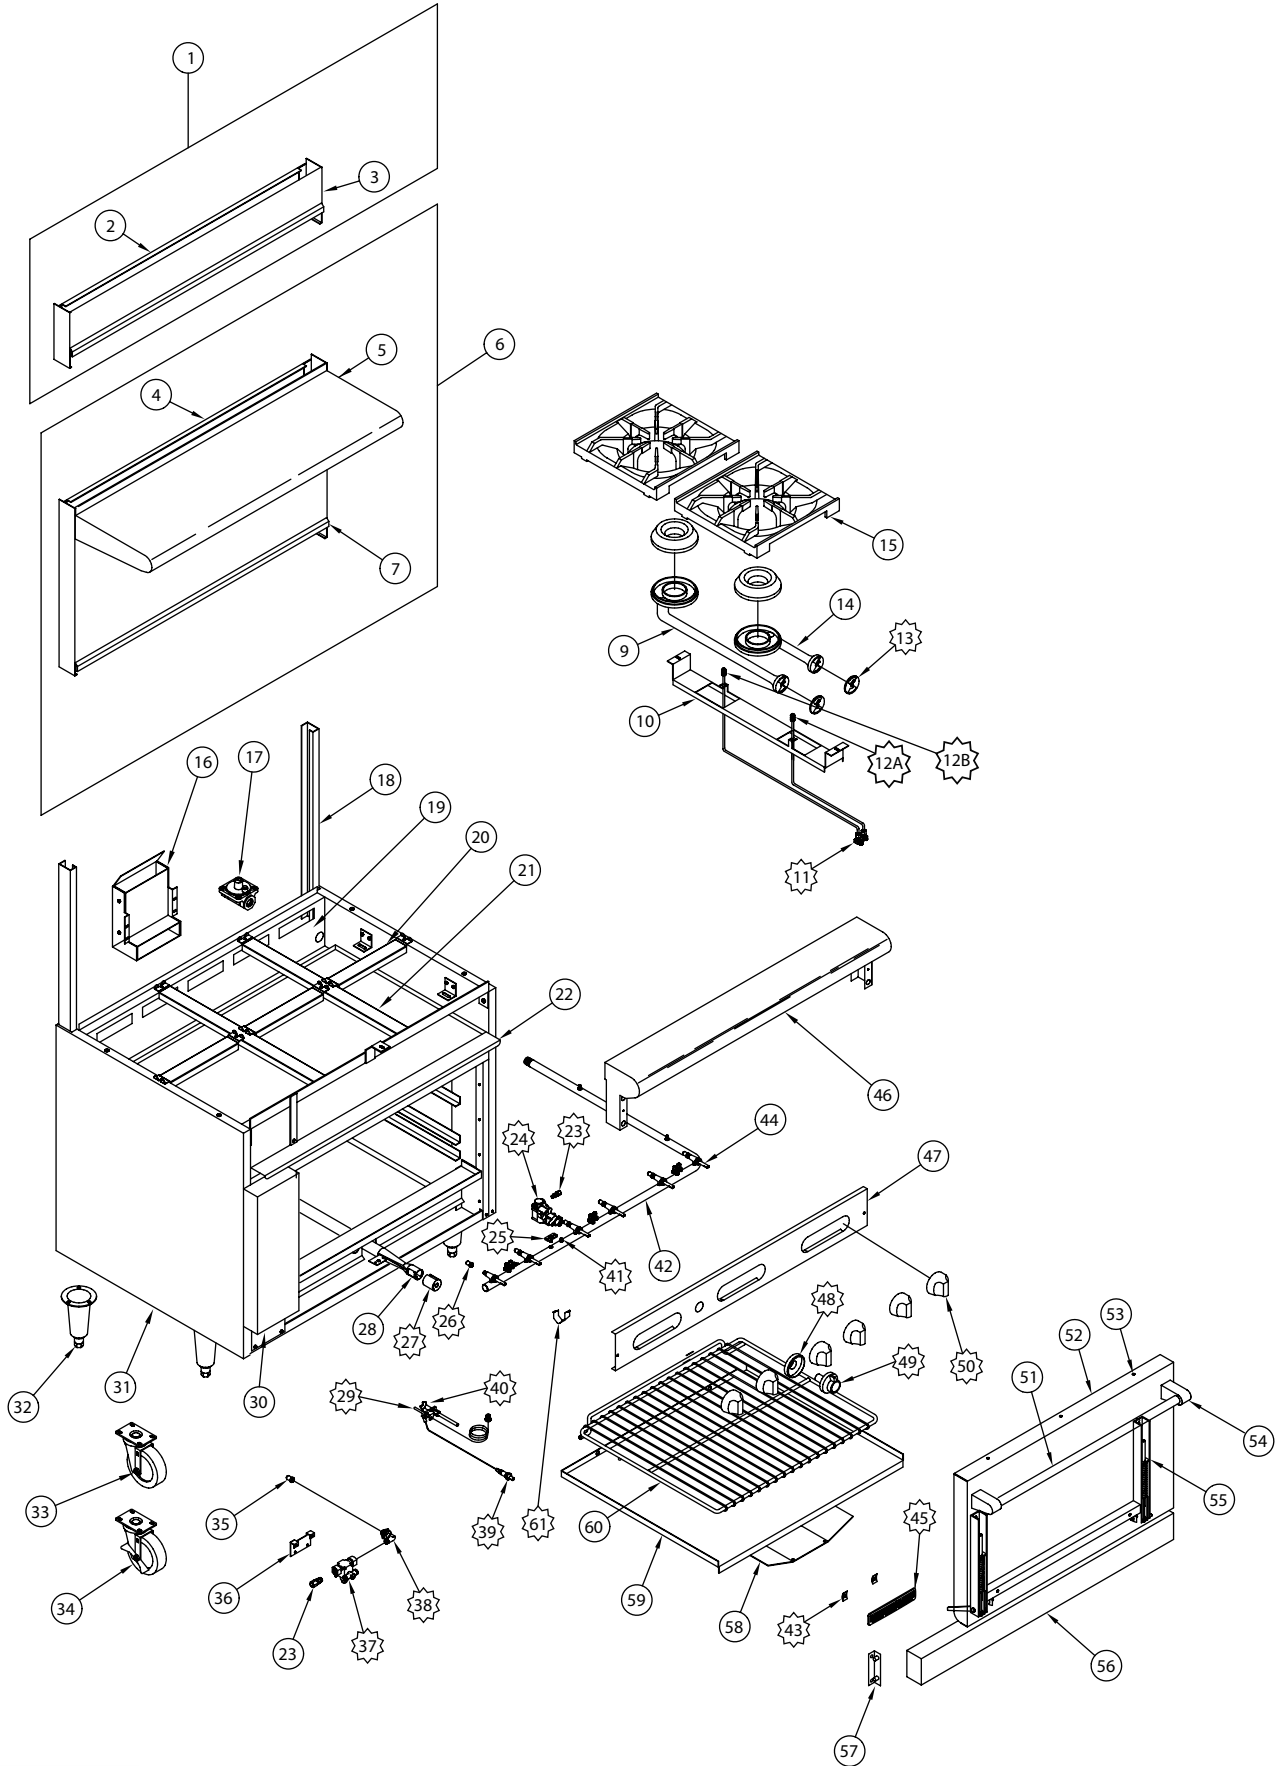

AR Series

DESIGNED & BUILT IN USA
PROFESSIONAL COOKING EQUIPMENT

13592 Desmond St., Pacoima, CA 91331 818.897.0808 888.753.9898 www.americanrange.com

AMERICAN RANGE

AR Series

ITEM NO.	PART NO.	DESCRIPTION
9	A14005	Venturi, Long w/Lift Off Burner Head
10	A99585	Hanger, Burner AR Series 1180
11	A29301	Valve, Dual Gas Pilot 1/8" x 3/16" C 10432
12A	A11200	Pilot Tip, Assembly Short New Front Open Burner AR Series
12B	A11201	Pilot Tip, Assembly Long New Rear Open Burner AR Series
13	A14037	Air Shutter, 2" 10464
14	A14006	Venturi, Short w/Lift Off Burner Head
15	A17000	Grates, Top 12" x 12" Cast Iron 10450-12
16	A99317	Flue, Oven AR Ranges 10207
17	A80110	Valve, Pressure Regulator 3/4" 10480 Nat Gas Set 5.
	A80011	Valve, Pressure Regulator 3/4" 10481 LPG Gas Set 10.0
18	A99602	Channel, High Rise AR Range 1037 Standard
20	A99314	Bracket, Top Grate w/Support 1181 Short Aluminized Metal
21	A99315	Bracket, Top Grate w/Support 1182 Long Aluminized Metal
22	A99530	Crumb Tray, 12" AR-6 / ARHP-12
	A99531	Crumb Tray, 24" AR-6 / ARHP-24
	A99532	Crumb Tray, 36" AR-6 / ARHP-36 1026-36
	A99533	Crumb Tray, 48" AR-6 / ARHP-48 1026-48
23	A28000	Fitting, 3/8" CC x 1/4" MIP Brass 10011
24	A11101	Thermostat, BJ Griddle/Gas Oven 10421 1 Outlet BJA25PB-04-48
	A11113	Thermostat, BJ Griddle/Gas Oven 10482 2 Outlet BJA25PBD-01-48
25	A23100	Nipple, Flange BJ Thermostat 10012
26	A29000	Orifice Hood, #39 1/2" Brass 11039 Nat Gas
	A29007	Orifice Hood, #53 1/2" Brass LPG Gas
27	A14049	Air Shutter, 1"
28	R14020	Burner, Bake Oven ARROB/ARRSB/AR Series

subject to change without notice.

11 	12 	13 	23 	24 	25 	26
DOUBLE PILOT VALVE	PILOT TIP ASSY	AIR SHUTTER	1/4 NPT x 3/8 CC BRASS FITTING	B.J. THERMOSTAT SINGLE OUTLET	THERMOSTAT FLANGE	ORIFICE HOOD
27 	29 	37 	38 	39 	40 	41
AIR SHUTTER	THERMOCOUPLE	SAFETY VALVE	ORIFICE ELBOW	PIEZO IGNITOR	OVEN PILOT	1/8 PLUG
43 	44 	45 	48 	49 	50 	61
SPEED NUT	GAS VALVE	AMERICAN RANGE NAME PLATE	BEZEL	GRIDDLE THERMOSTAT KNOB	ON/OFF KNOB	BULB CLIP